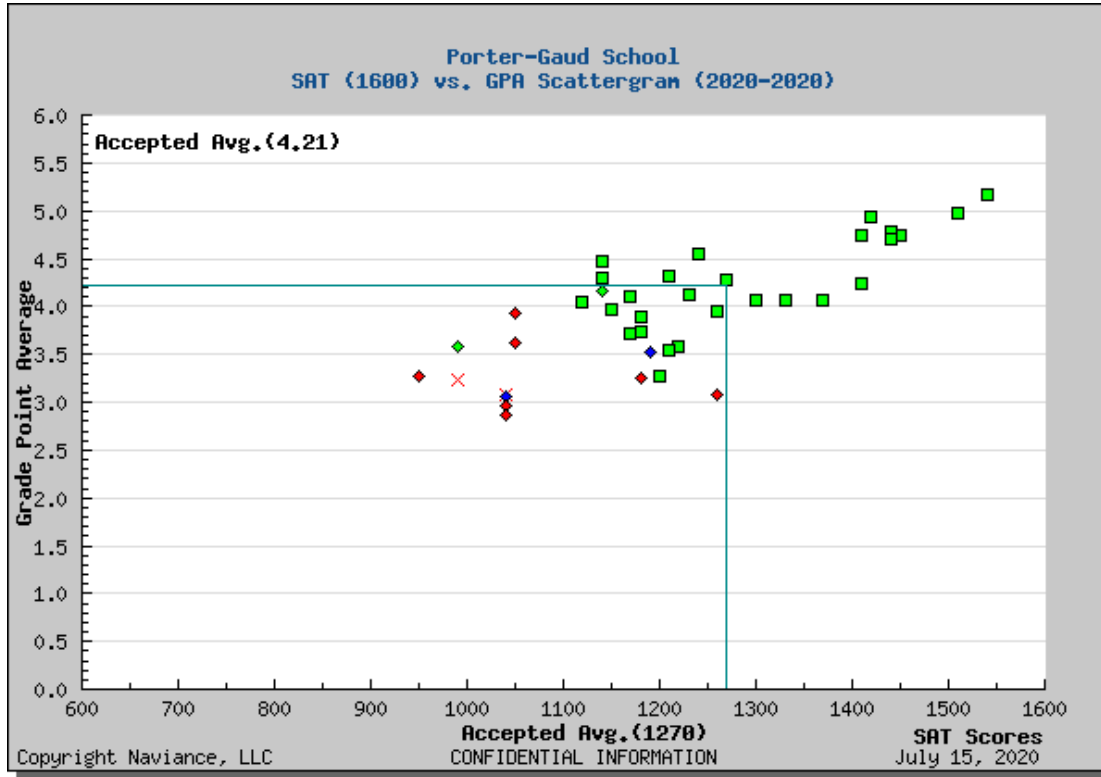

Porter-Gaud School  
 July 15, 2020

University of South Carolina Columbia :: Columbia, SC :: U.S.

**Graph Legend**

- Accepted
- × Denied
- ◆ Waitlisted or Deferred
- ◆ Waitlisted or Deferred (Accepted)
- ◆ Waitlisted or Deferred (Denied)