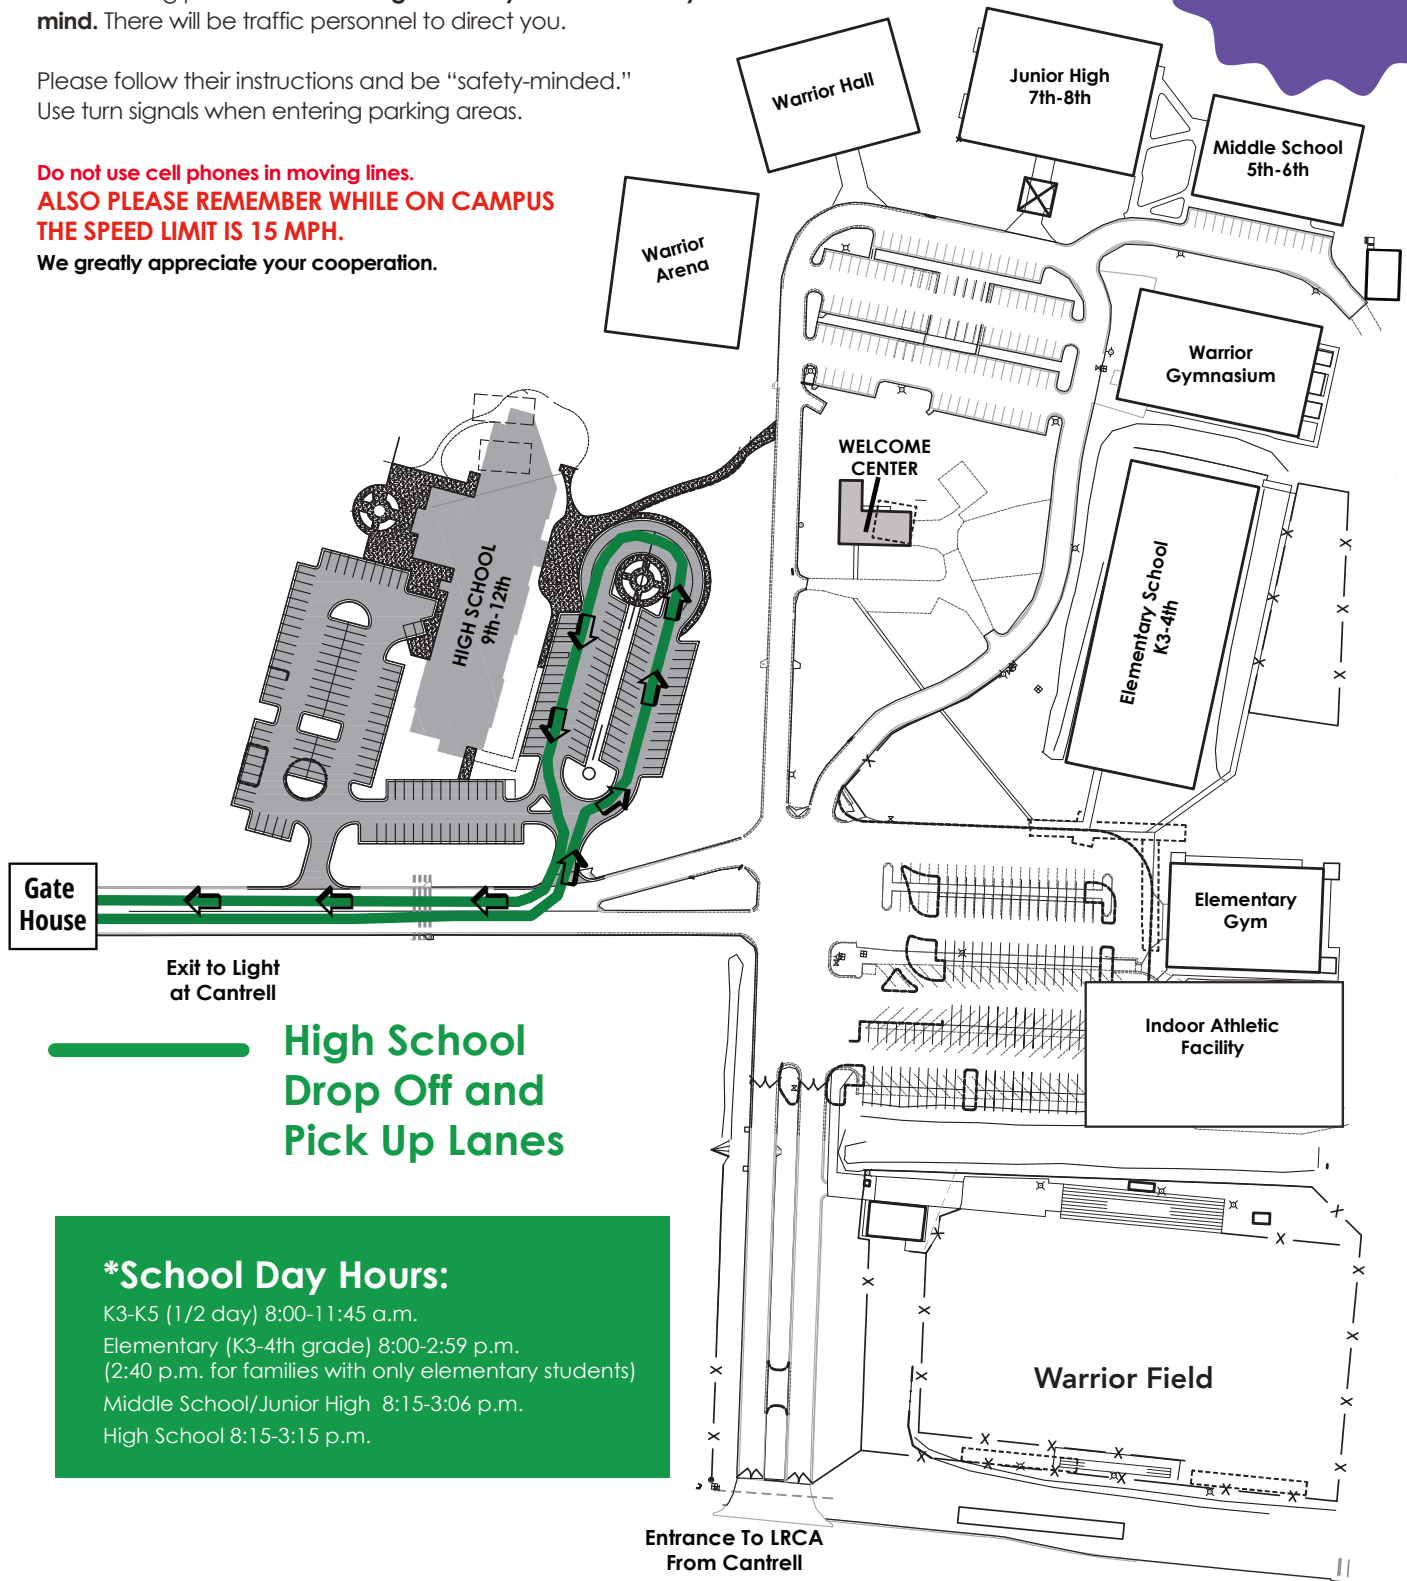

HS DROP OFF & PICK UP

IMPORTANT

The following plan has been **designed with your child's safety in mind.** There will be traffic personnel to direct you.

Please follow their instructions and be "safety-minded." Use turn signals when entering parking areas.

Do not use cell phones in moving lines.
ALSO PLEASE REMEMBER WHILE ON CAMPUS
THE SPEED LIMIT IS 15 MPH.

We greatly appreciate your cooperation.

Exit to Light at Cantrell

High School Drop Off and Pick Up Lanes

*School Day Hours:

- K3-K5 (1/2 day) 8:00-11:45 a.m.
- Elementary (K3-4th grade) 8:00-2:59 p.m.
(2:40 p.m. for families with only elementary students)
- Middle School/Junior High 8:15-3:06 p.m.
- High School 8:15-3:15 p.m.

Entrance To LRCA From Cantrell

(left entrance lanes)