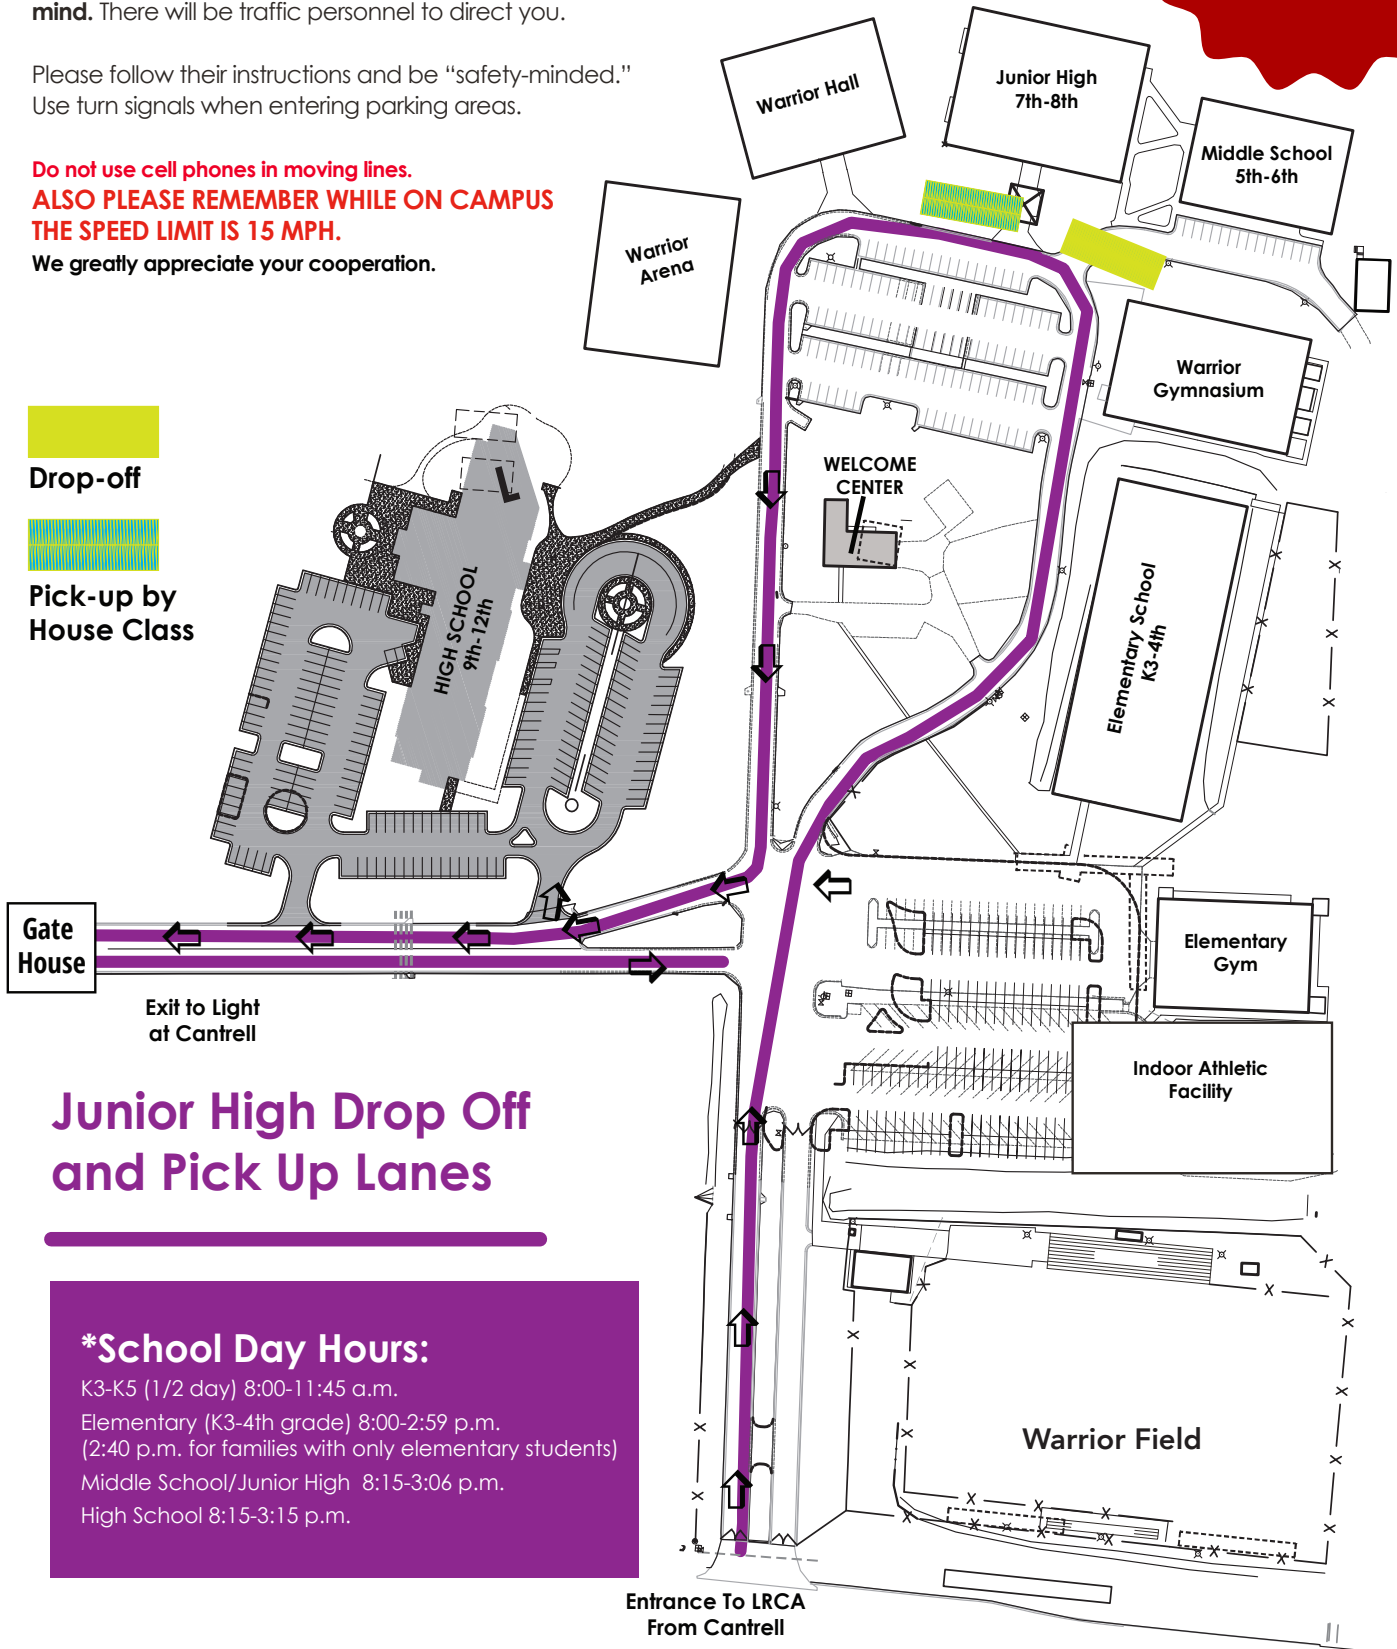

JH DROP OFF & PICK UP

The following plan has been **designed with your child's safety in mind**. There will be traffic personnel to direct you.

Please follow their instructions and be "safety-minded." Use turn signals when entering parking areas.

Do not use cell phones in moving lines.
ALSO PLEASE REMEMBER WHILE ON CAMPUS THE SPEED LIMIT IS 15 MPH.
 We greatly appreciate your cooperation.

 Drop-off
 Pick-up by House Class

Junior High Drop Off and Pick Up Lanes

***School Day Hours:**
 K3-K5 (1/2 day) 8:00-11:45 a.m.
 Elementary (K3-4th grade) 8:00-2:59 p.m.
 (2:40 p.m. for families with only elementary students)
 Middle School/Junior High 8:15-3:06 p.m.
 High School 8:15-3:15 p.m.

Entrance To LRCA From Cantrell

(left entrance lanes)