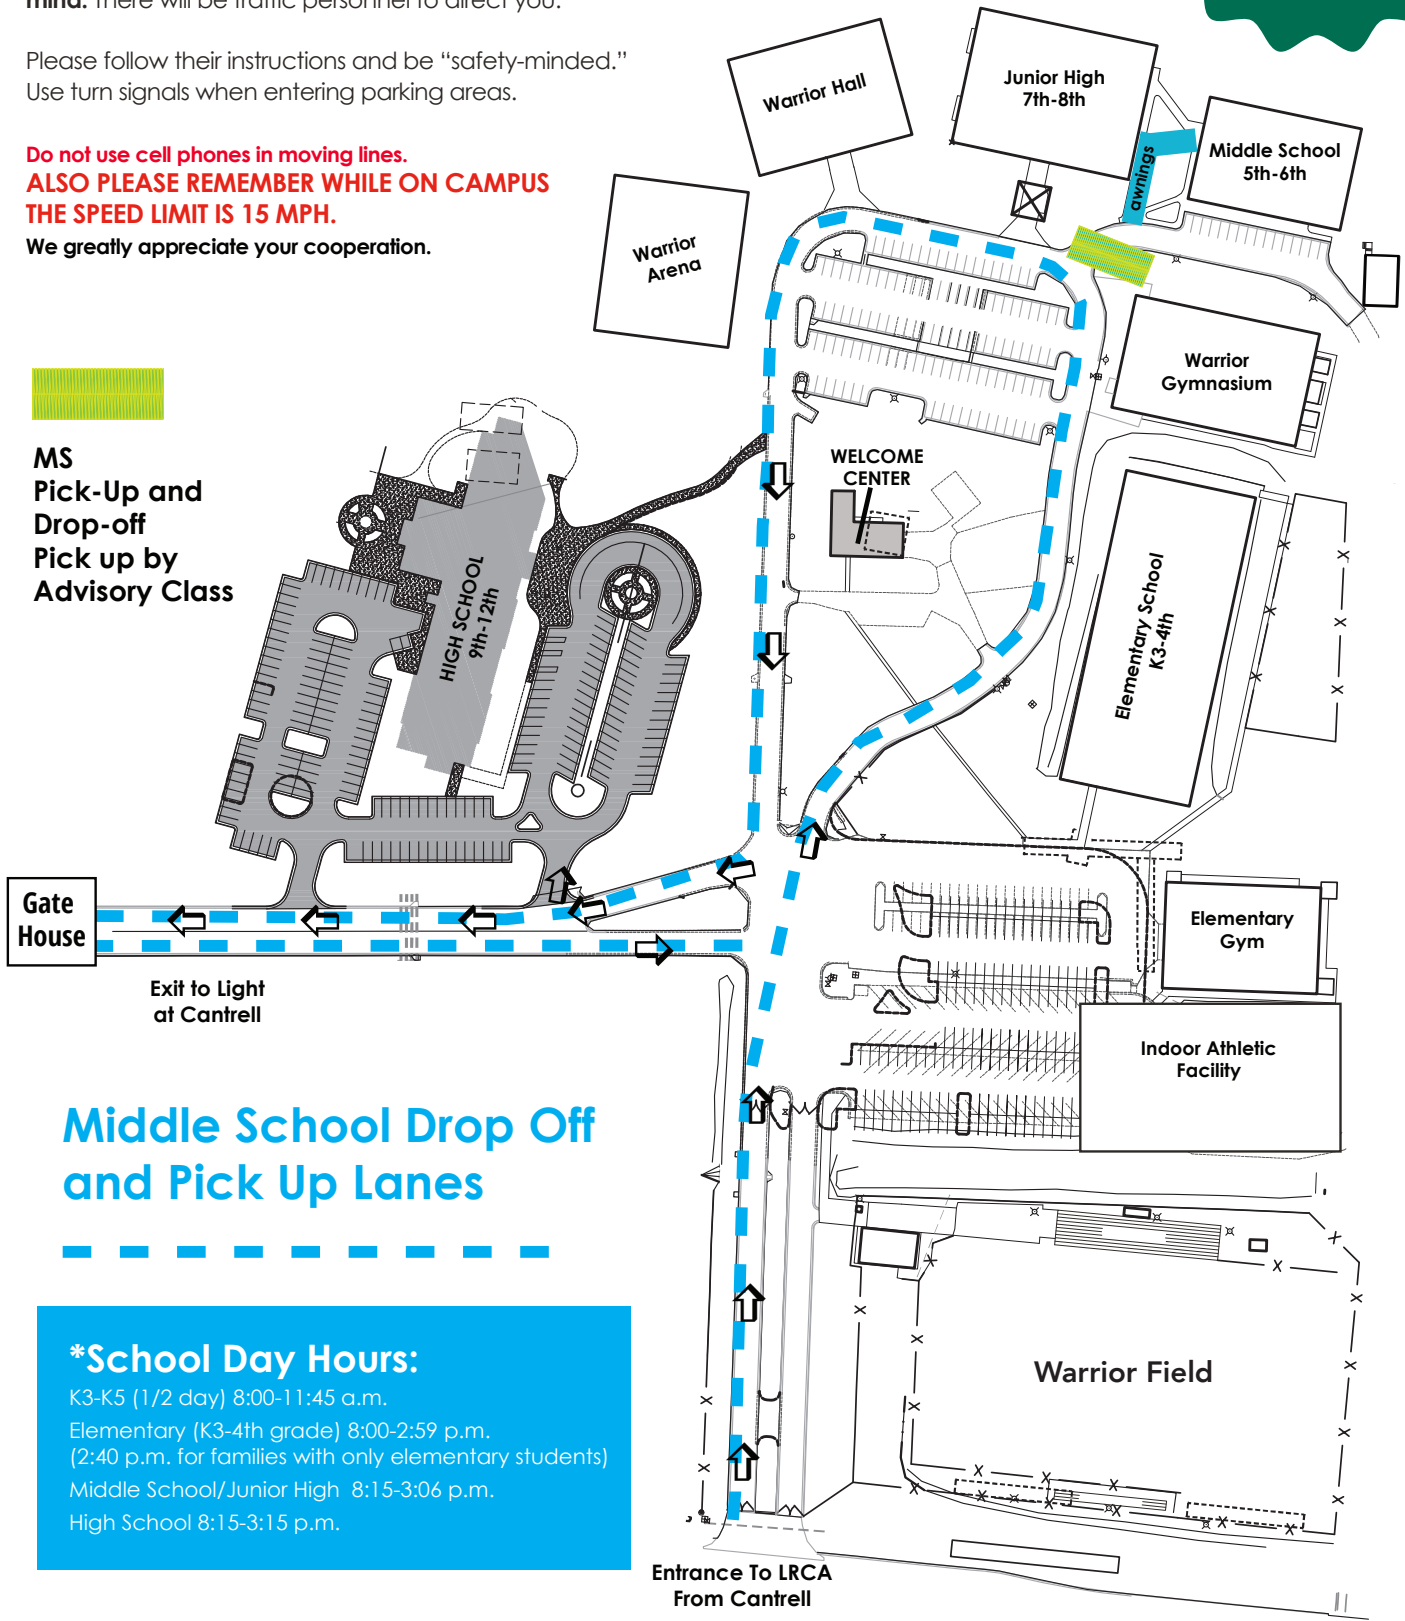

MS DROP OFF & PICK UP

The following plan has been **designed with your child's safety in mind**. There will be traffic personnel to direct you.

Please follow their instructions and be "safety-minded." Use turn signals when entering parking areas.

Do not use cell phones in moving lines.
ALSO PLEASE REMEMBER WHILE ON CAMPUS
THE SPEED LIMIT IS 15 MPH.

We greatly appreciate your cooperation.

MS
Pick-Up and
Drop-off
Pick up by
Advisory Class

Middle School Drop Off and Pick Up Lanes

***School Day Hours:**
 K3-K5 (1/2 day) 8:00-11:45 a.m.
 Elementary (K3-4th grade) 8:00-2:59 p.m.
 (2:40 p.m. for families with only elementary students)
 Middle School/Junior High 8:15-3:06 p.m.
 High School 8:15-3:15 p.m.

Entrance To LRCA From Cantrell

(left entrance lanes)