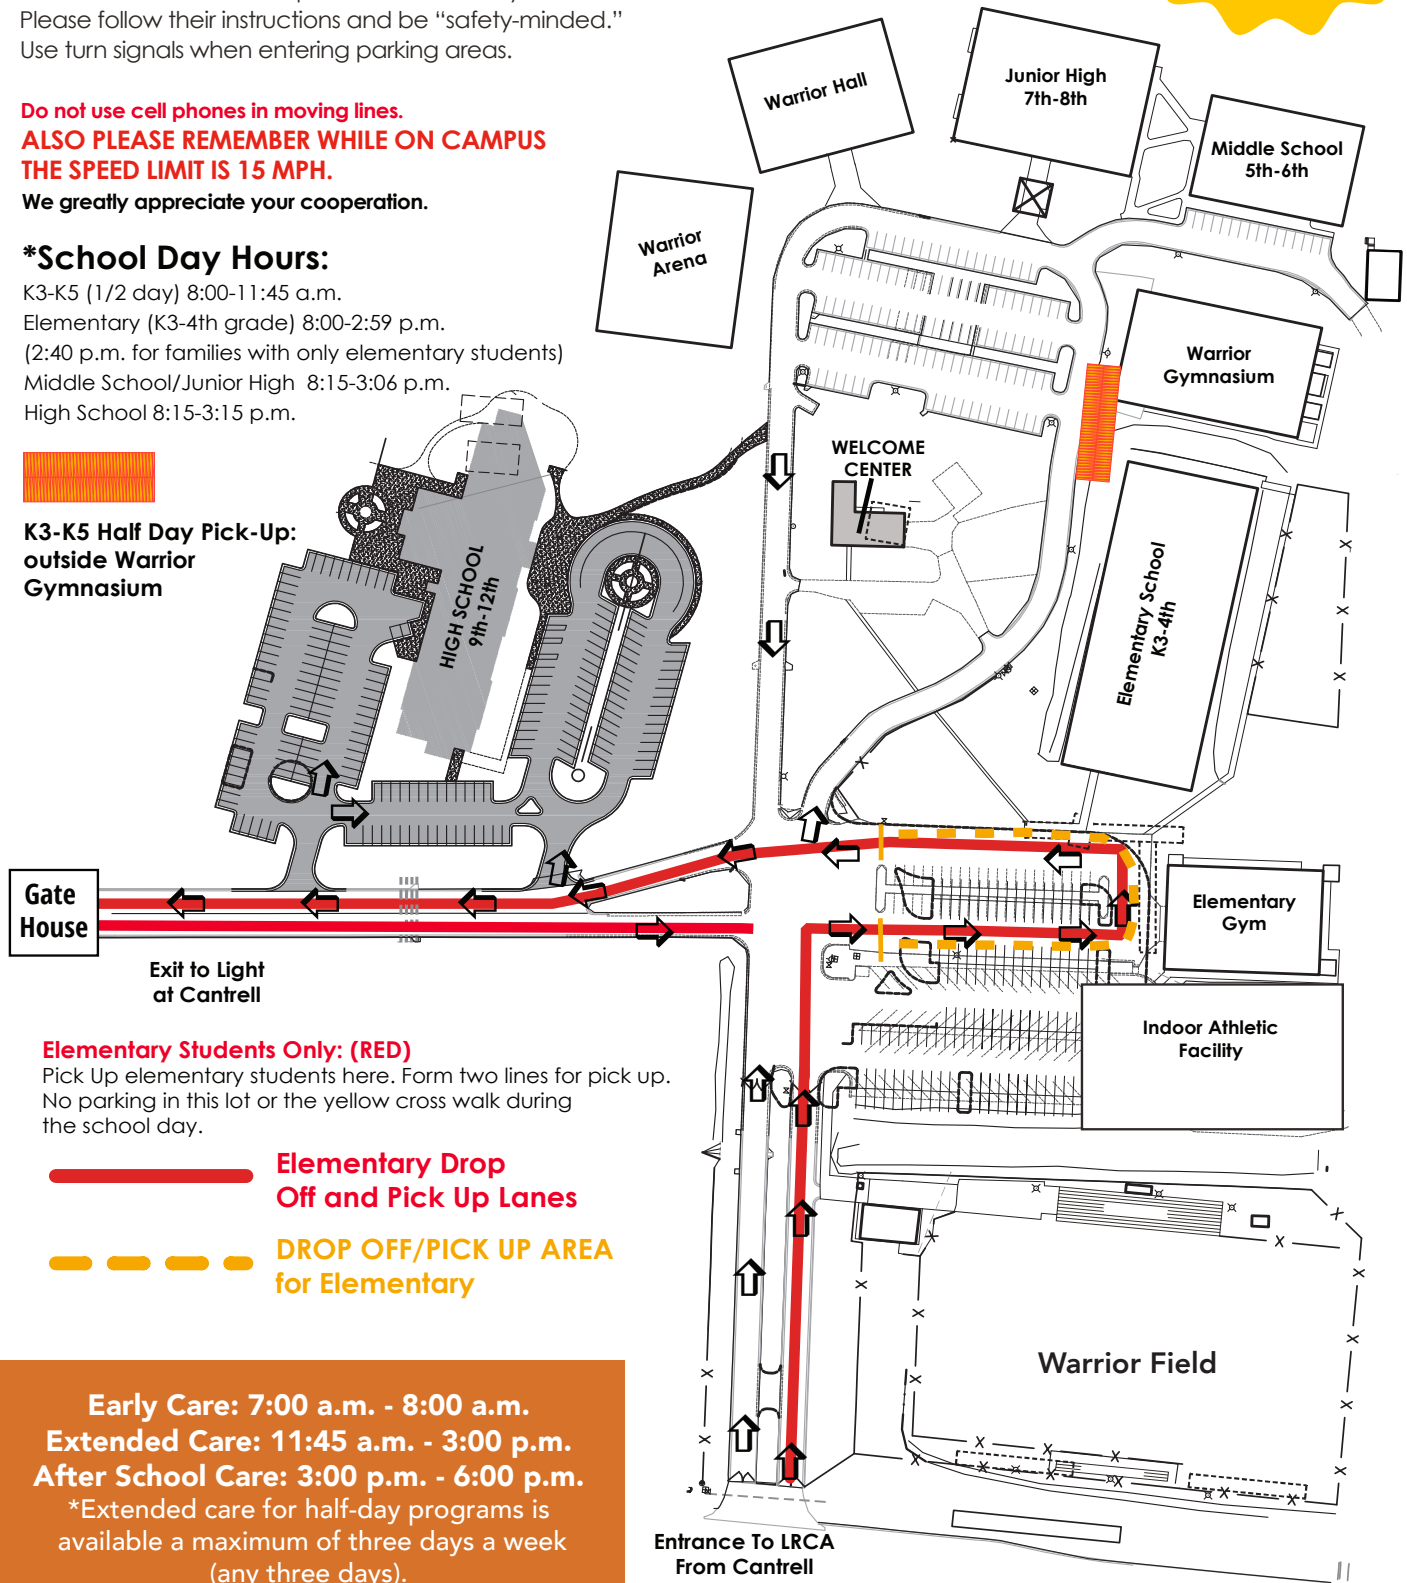

EL DROP OFF & PICK UP

IMPORTANT

The following plan has been **designed with your child's safety in mind**. There will be traffic personnel to direct you. Please follow their instructions and be "safety-minded." Use turn signals when entering parking areas.

K3-K5 Half Day Pick-Up:
 outside Warrior
 Gymnasium

Elementary Students Only: (RED)

Pick Up elementary students here. Form two lines for pick up. No parking in this lot or the yellow cross walk during the school day.

-  **Elementary Drop Off and Pick Up Lanes**
-  **DROP OFF/PICK UP AREA for Elementary**

Early Care: 7:00 a.m. - 8:00 a.m.
Extended Care: 11:45 a.m. - 3:00 p.m.
After School Care: 3:00 p.m. - 6:00 p.m.
 *Extended care for half-day programs is available a maximum of three days a week (any three days).

(right entrance lanes)