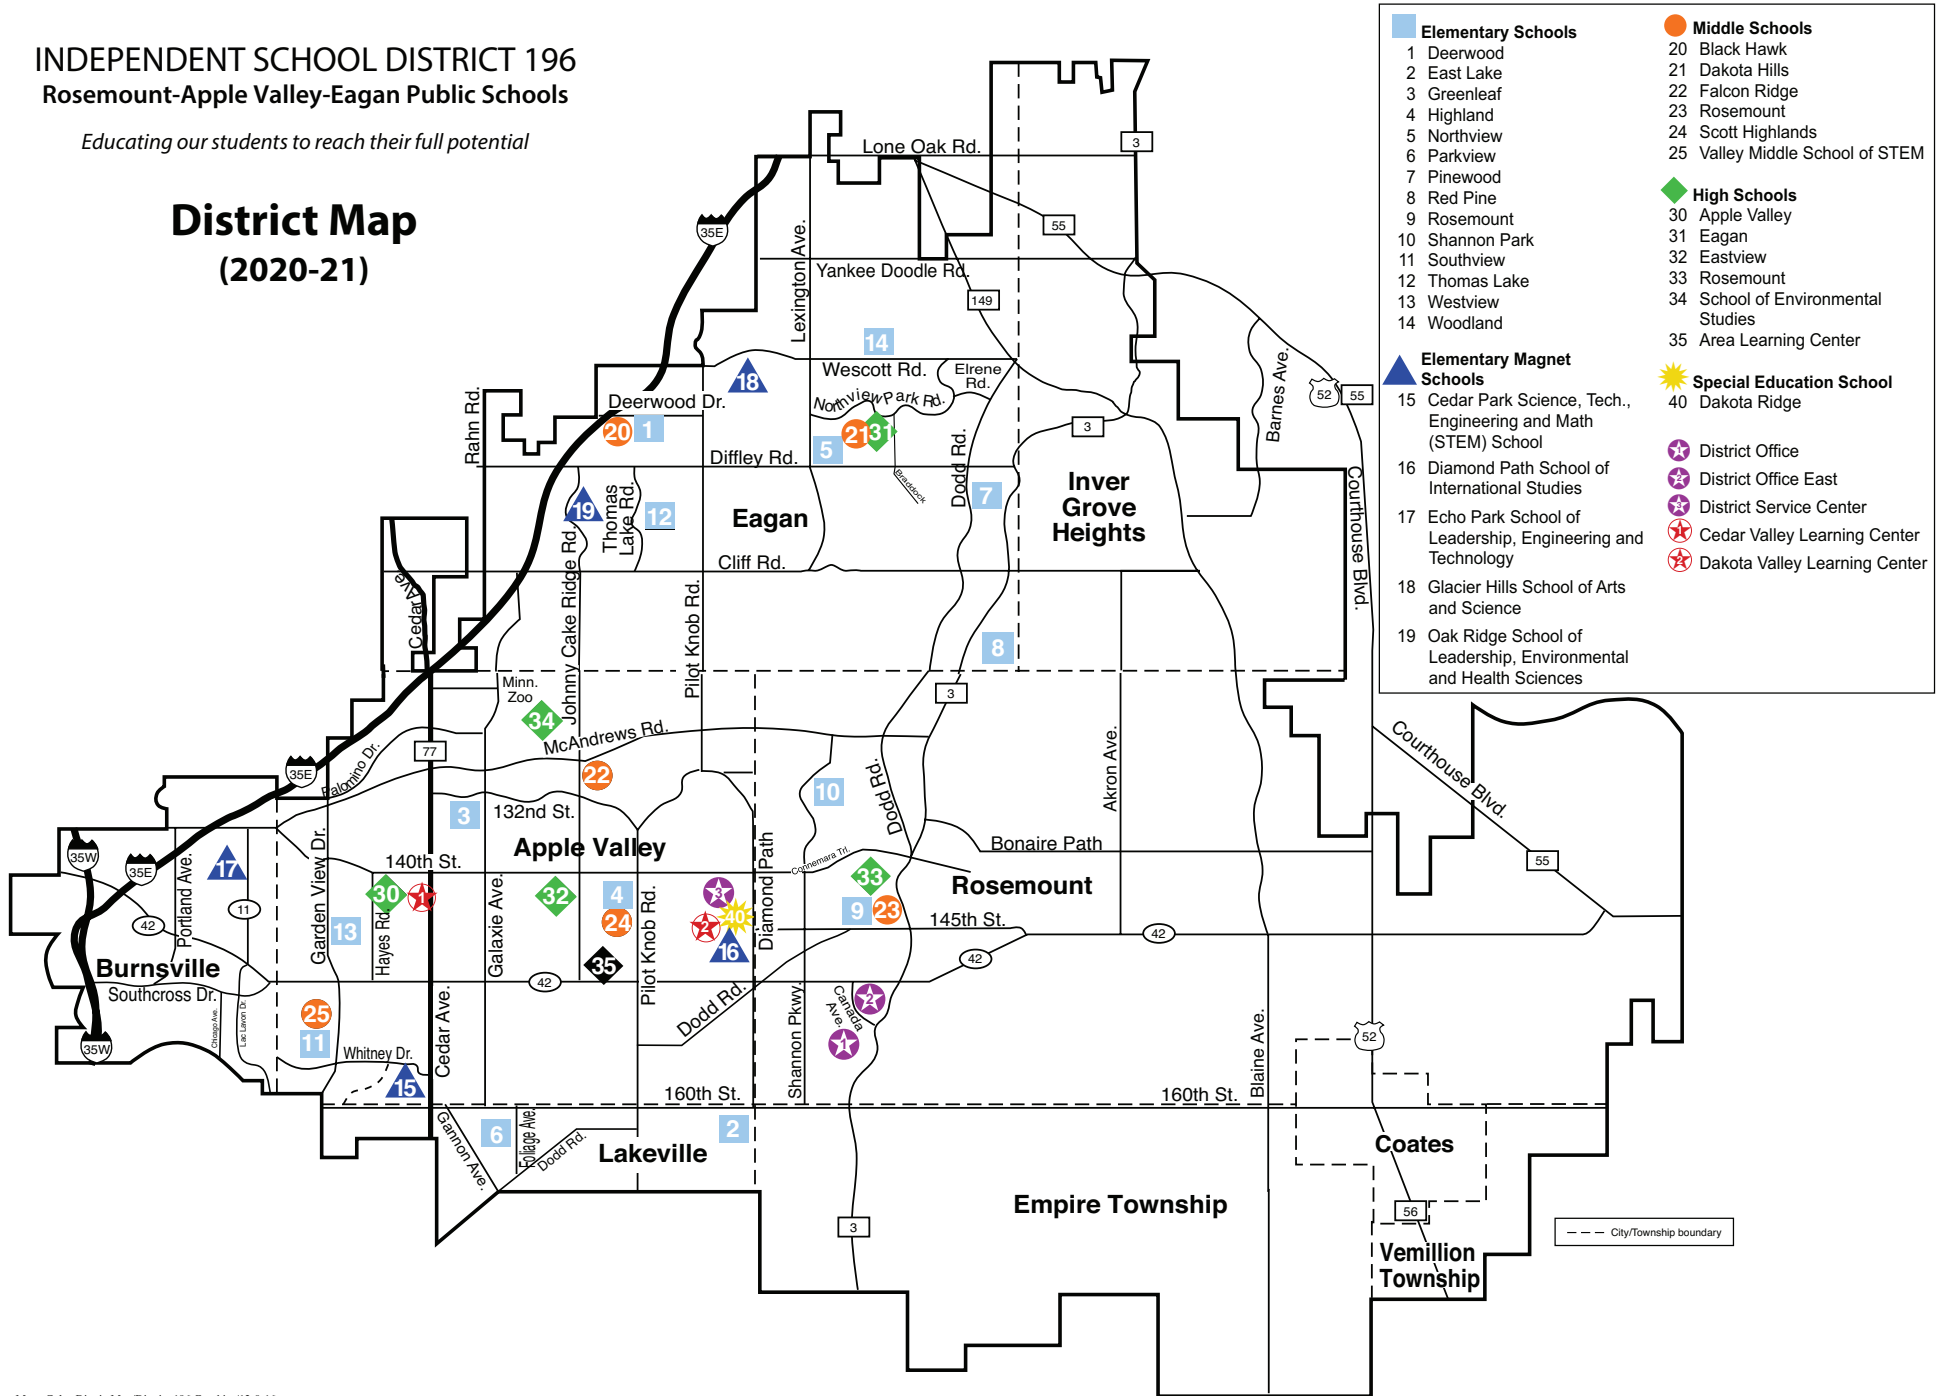

INDEPENDENT SCHOOL DISTRICT 196
Rosemount-Apple Valley-Eagan Public Schools

Educating our students to reach their full potential

District Map
(2020-21)

- | | |
|--|---|
| ■ Elementary Schools | ● Middle Schools |
| 1 Deerwood | 20 Black Hawk |
| 2 East Lake | 21 Dakota Hills |
| 3 Greenleaf | 22 Falcon Ridge |
| 4 Highland | 23 Rosemount |
| 5 Northview | 24 Scott Highlands |
| 6 Parkview | 25 Valley Middle School of STEM |
| 7 Pinewood | |
| 8 Red Pine | ◆ High Schools |
| 9 Rosemount | 30 Apple Valley |
| 10 Shannon Park | 31 Eagan |
| 11 Southview | 32 Eastview |
| 12 Thomas Lake | 33 Rosemount |
| 13 Westview | 34 School of Environmental Studies |
| 14 Woodland | 35 Area Learning Center |
| ▲ Elementary Magnet Schools | ☀ Special Education School |
| 15 Cedar Park Science, Tech., Engineering and Math (STEM) School | 40 Dakota Ridge |
| 16 Diamond Path School of International Studies | ☆ District Office |
| 17 Echo Park School of Leadership, Engineering and Technology | ☆ District Office East |
| 18 Glacier Hills School of Arts and Science | ☆ District Service Center |
| 19 Oak Ridge School of Leadership, Environmental and Health Sciences | ☆ Cedar Valley Learning Center |
| | ☆ Dakota Valley Learning Center |