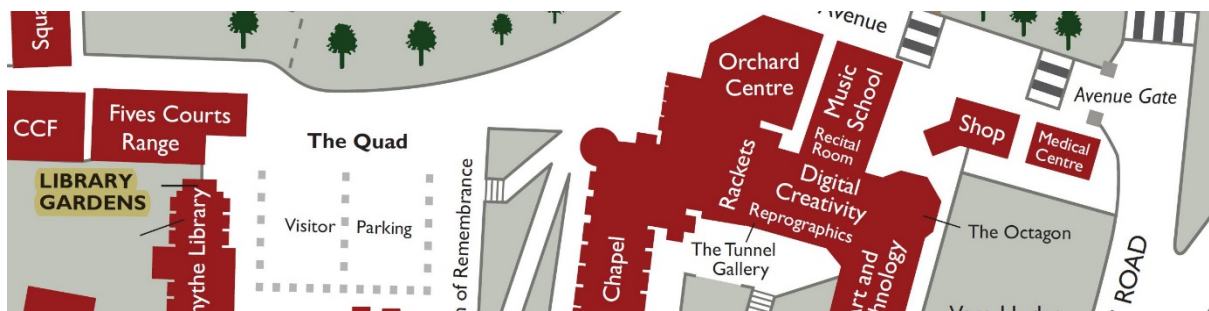

Library Gardens Socially Distanced Seating

In order to offer our patrons the safest and most enjoyable experience, the following measures will be in effect for Library Garden performances.

Arrival

- Please drive through the Avenue Entrance and park in the car park. Entrance is off London Road left from the High St and just after the turning to Dry Hill Park Road (coming from High St direction. Postcode is TN10 3AB
- The entrance to the Library Gardens is to the right of the Library, we will seat one group at a time so please stay in your car if there is a queue

ALL TICKETS MUST BE PRE-PURCHASED – THERE ARE NO SALES ON THE DAY. YOUR CONTACT INFORMATION WILL BE KEPT FOR TRACK AND TRACE PURPOSES

- We will be allocating picnic seating areas in advance of audience arrival and not on a first come first served basis. We will tape off each area with the bookers name on and there will be 1m distance between your group and another group.
- You are welcome to bring chairs but please be aware of the view of the row behind you.
- Please bring waterproofs and not umbrellas. THE SHOW WILL GO ON EVEN IF IT IS RAINING
- A member of Front of House will show you to your area on arrival
- Please keep your group and belongings to the area allotted
- The show runs at 90 minutes no interval to help minimise toilet use
- Hand sanitiser will be available at the entrance to the gardens
- We are not serving food or drinks, but you are welcome to bring your own with you. Please take all rubbish and recycling home with you.
- There are toilets available in the Library. These are individual cubicles with individual basins. A member of Front of House will monitor how busy they are and let the next person in when a cubicle is free. You will need to use hand sanitiser before entering the toilets and to wash your hands afterwards.

View of the Library Gardens from the entrance

The Library Gardens with audience (not with social distancing)