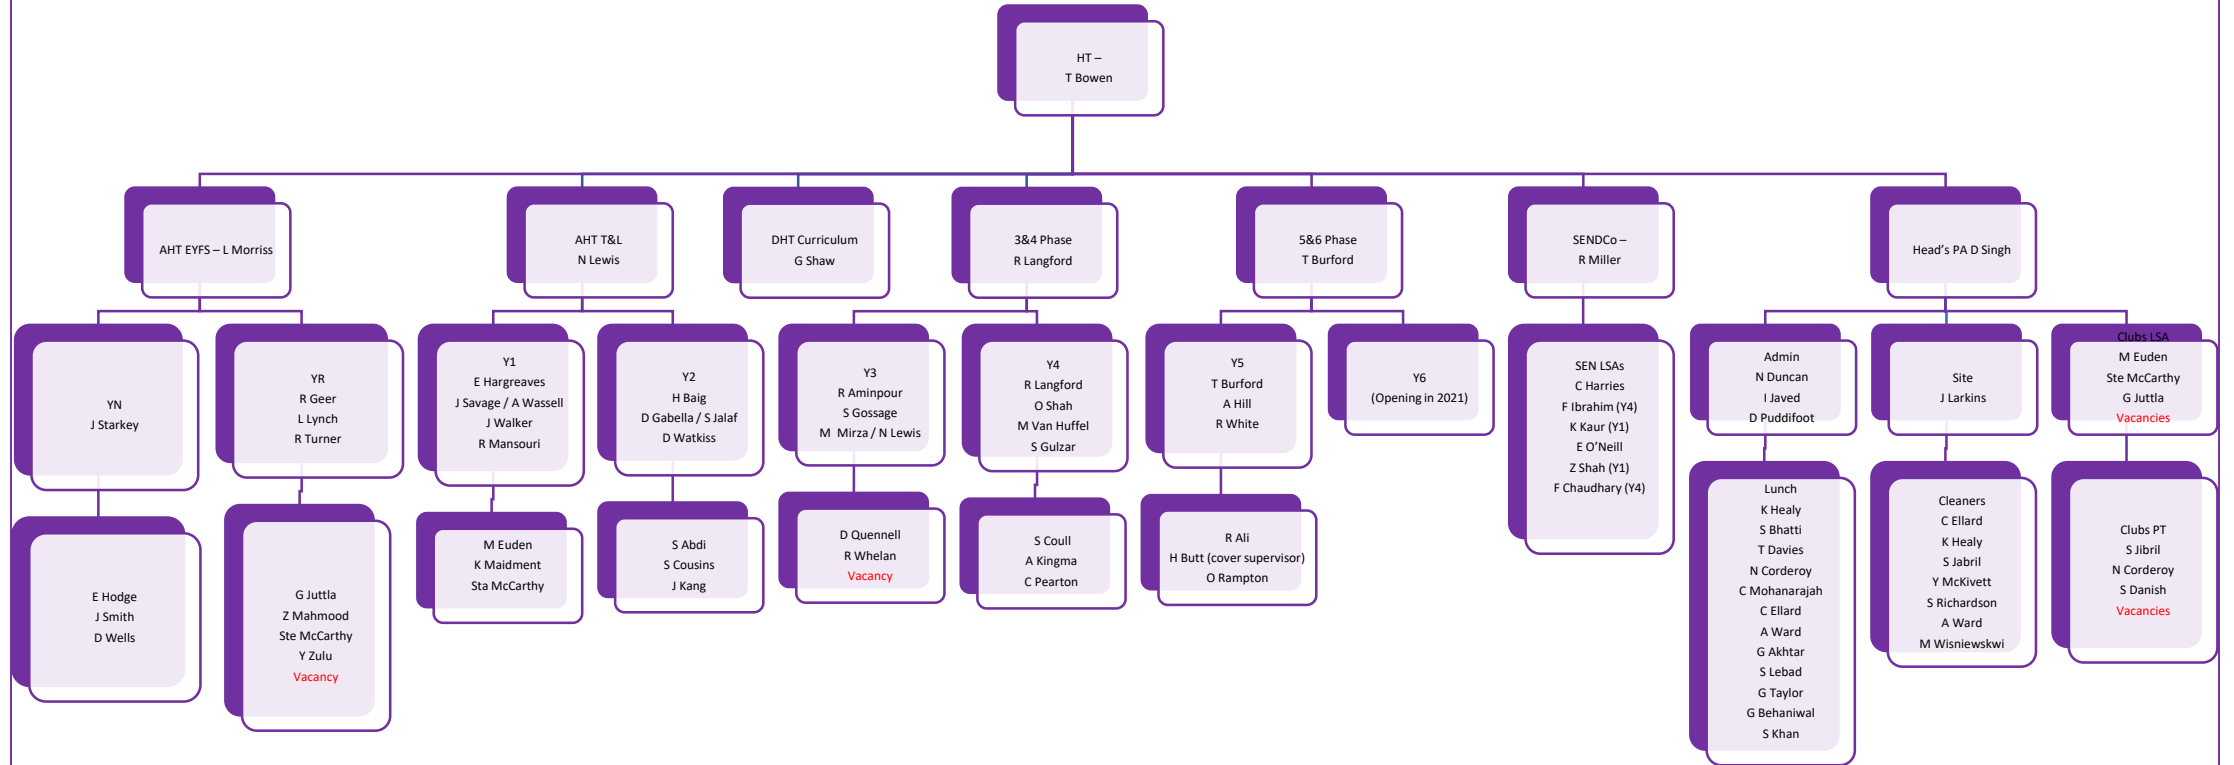

TLAP 2020-21 Staffing Structure

Maternity Leave – J Powell (AHT)