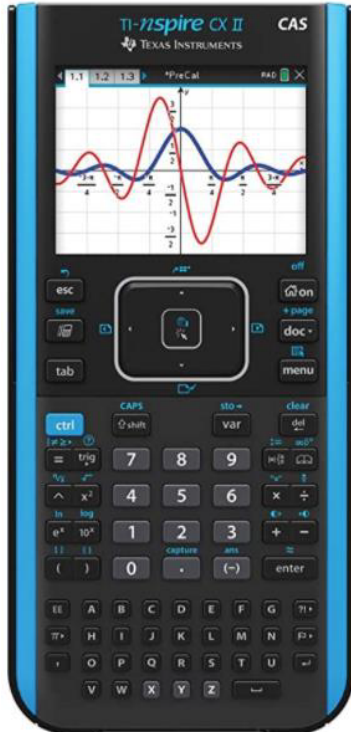

## TI-NspireCX II CAS Order Form

The Texas Instruments TI-Nspire CX II CAS Color Graphing Calculator is the required calculator for Upper School Algebra I. It includes a rechargeable battery and wall charger and comes with an unconditional extended 3-year warranty.