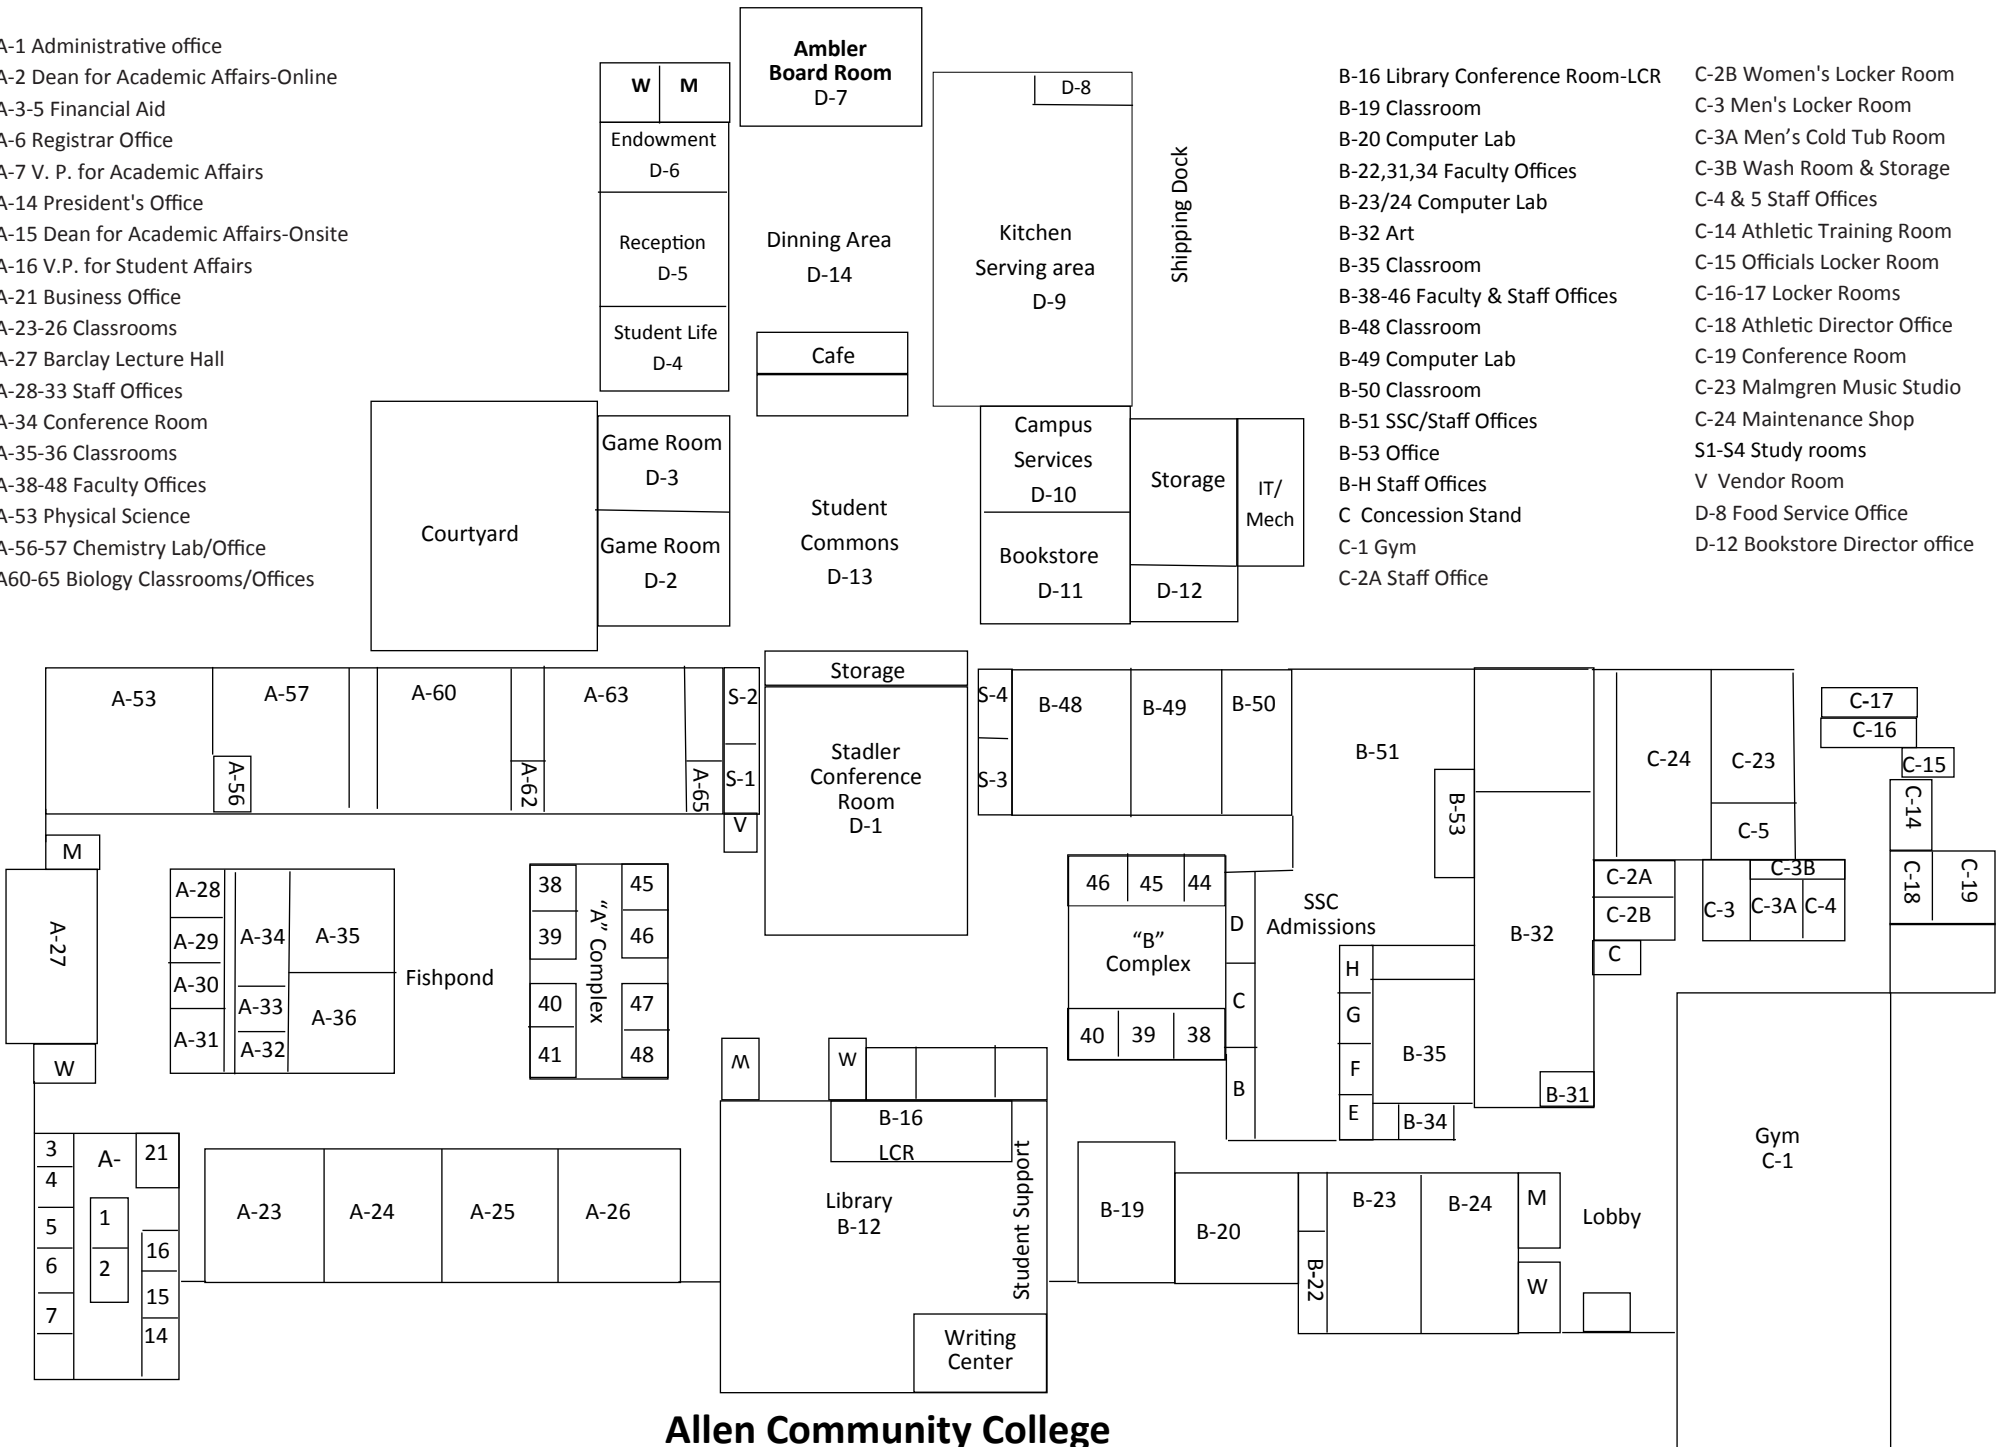

- A-1 Administrative office
- A-2 Dean for Academic Affairs-Online
- A-3-5 Financial Aid
- A-6 Registrar Office
- A-7 V. P. for Academic Affairs
- A-14 President's Office
- A-15 Dean for Academic Affairs-Onsite
- A-16 V.P. for Student Affairs
- A-21 Business Office
- A-23-26 Classrooms
- A-27 Barclay Lecture Hall
- A-28-33 Staff Offices
- A-34 Conference Room
- A-35-36 Classrooms
- A-38-48 Faculty Offices
- A-53 Physical Science
- A-56-57 Chemistry Lab/Office
- A60-65 Biology Classrooms/Offices

- B-16 Library Conference Room-LCR
- B-19 Classroom
- B-20 Computer Lab
- B-22,31,34 Faculty Offices
- B-23/24 Computer Lab
- B-32 Art
- B-35 Classroom
- B-38-46 Faculty & Staff Offices
- B-48 Classroom
- B-49 Computer Lab
- B-50 Classroom
- B-51 SSC/Staff Offices
- B-53 Office
- B-H Staff Offices
- C Concession Stand
- C-1 Gym
- C-2A Staff Office
- C-2B Women's Locker Room
- C-3 Men's Locker Room
- C-3A Men's Cold Tub Room
- C-3B Wash Room & Storage
- C-4 & 5 Staff Offices
- C-14 Athletic Training Room
- C-15 Officials Locker Room
- C-16-17 Locker Rooms
- C-18 Athletic Director Office
- C-19 Conference Room
- C-23 Malmgren Music Studio
- C-24 Maintenance Shop
- S1-S4 Study rooms
- V Vendor Room
- D-8 Food Service Office
- D-12 Bookstore Director office

**Allen Community College  
Main Building  
Iola Campus**

- 111 Theatre Set Shop
- 111A-B Offices
- 112 Theatre
- 112A-B Faculty Offices
- DR Dressing Rooms
- S Storage
- M Men's Restroom
- W Women's Restroom

**Student Activities Building**

**Softball Field**

**Main Entrance**