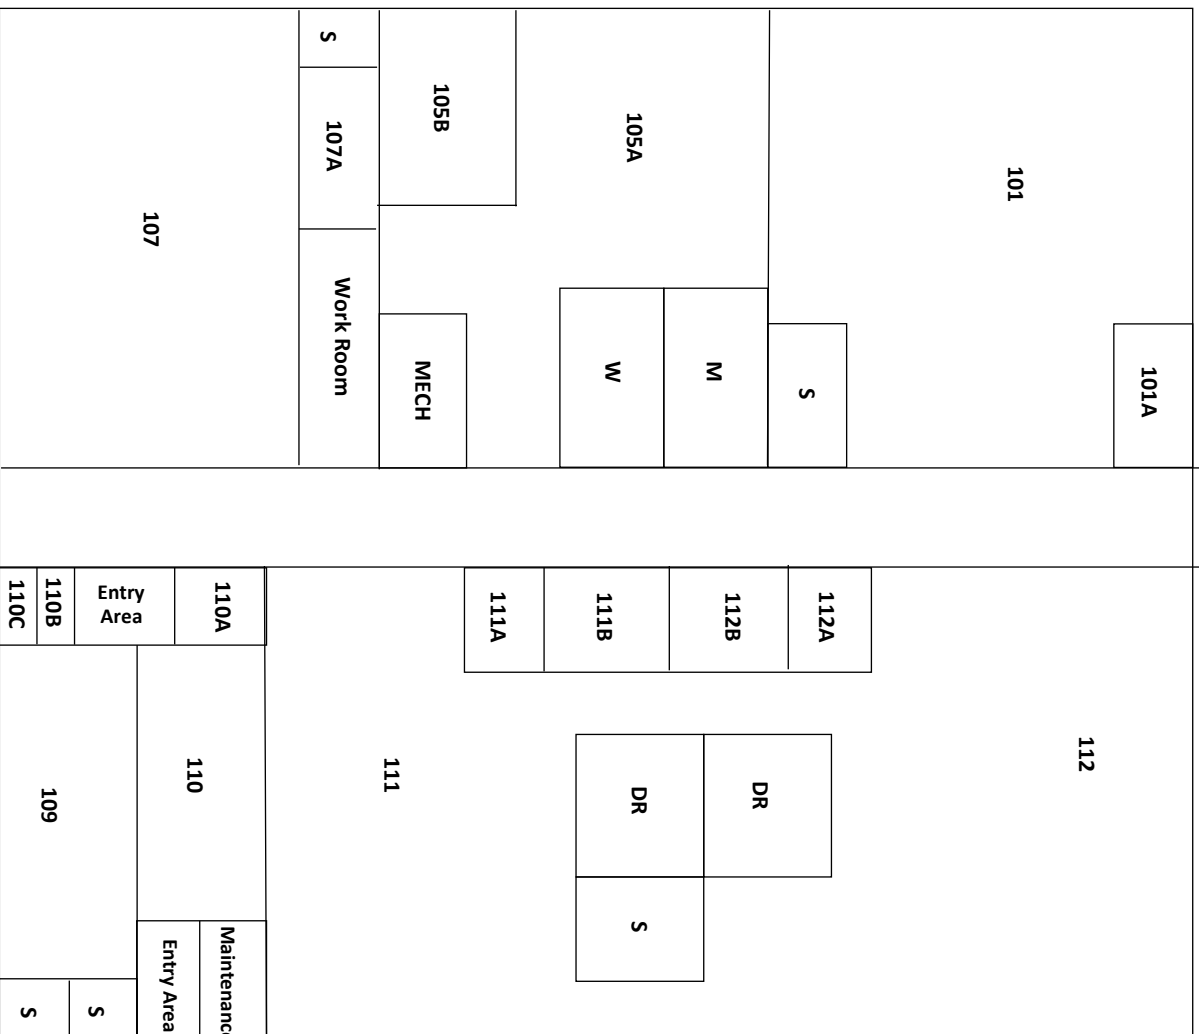

Theatre Building

Parking Lot

Main Building

- 101 Classroom
- 101A Faculty Office
- 105A Conference Room
- 105B Computer Lab
- 107 Classroom
- 107A IT Storage
- 109 Classroom
- 110 Classroom
- 110A-C Faculty Offices

- 111 Theatre Set Shop
- 111A-B Offices
- 112 Theatre
- 112A-B Faculty Offices
- DR Dressing Rooms
- S Storage
- M Men's Restroom
- W Women's Restroom