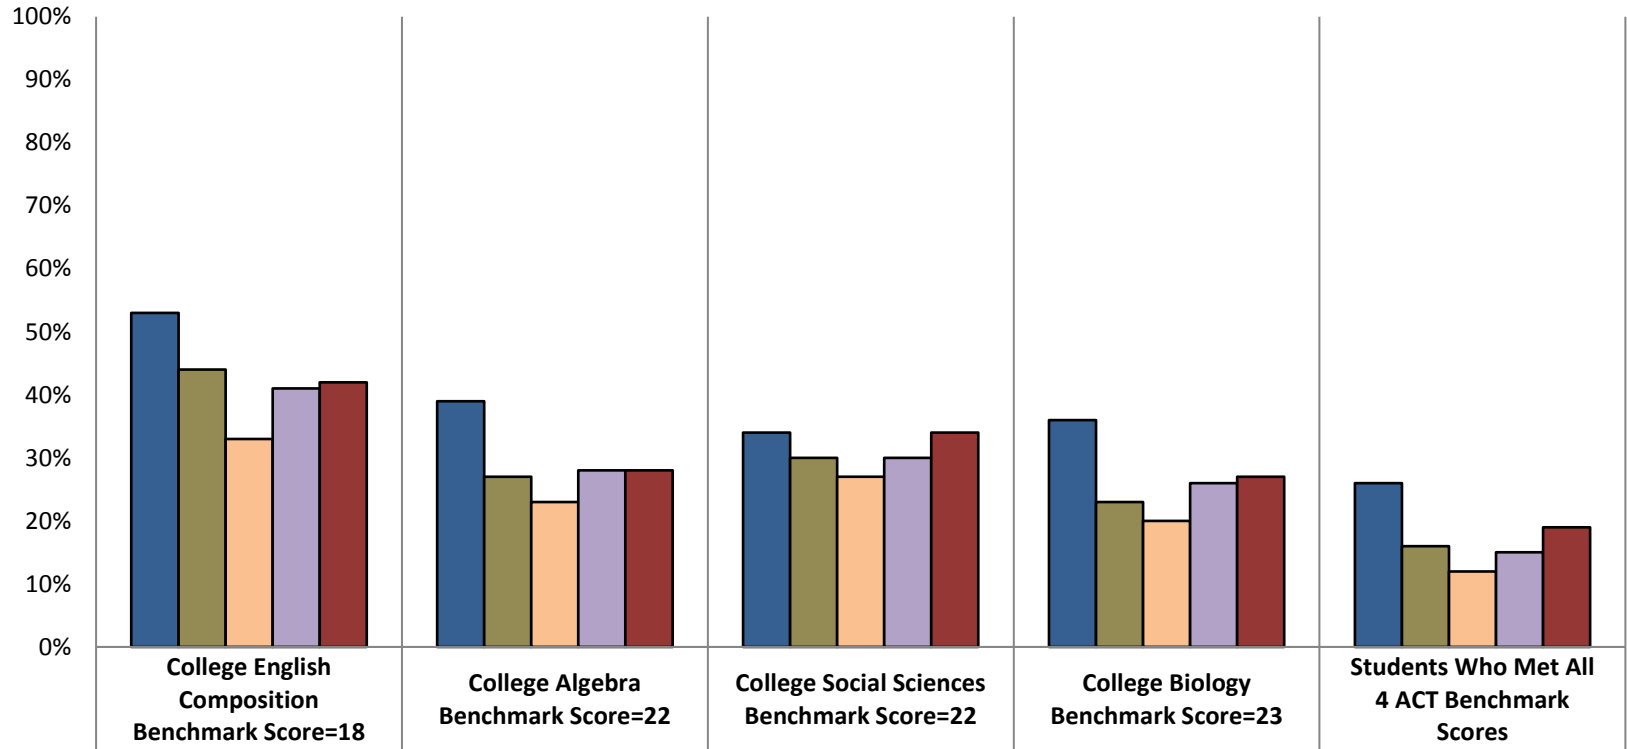

## RICHFIELD HIGH SCHOOL - Class of 2019 ACT - COLLEGE READINESS TREND

■ Class of 2015	53%	39%	34%	36%	26%
■ Class of 2016	44%	27%	30%	23%	16%
■ Class of 2017	33%	23%	27%	20%	12%
■ Class of 2018	41%	28%	30%	26%	15%
■ Class of 2019	42%	28%	34%	27%	19%