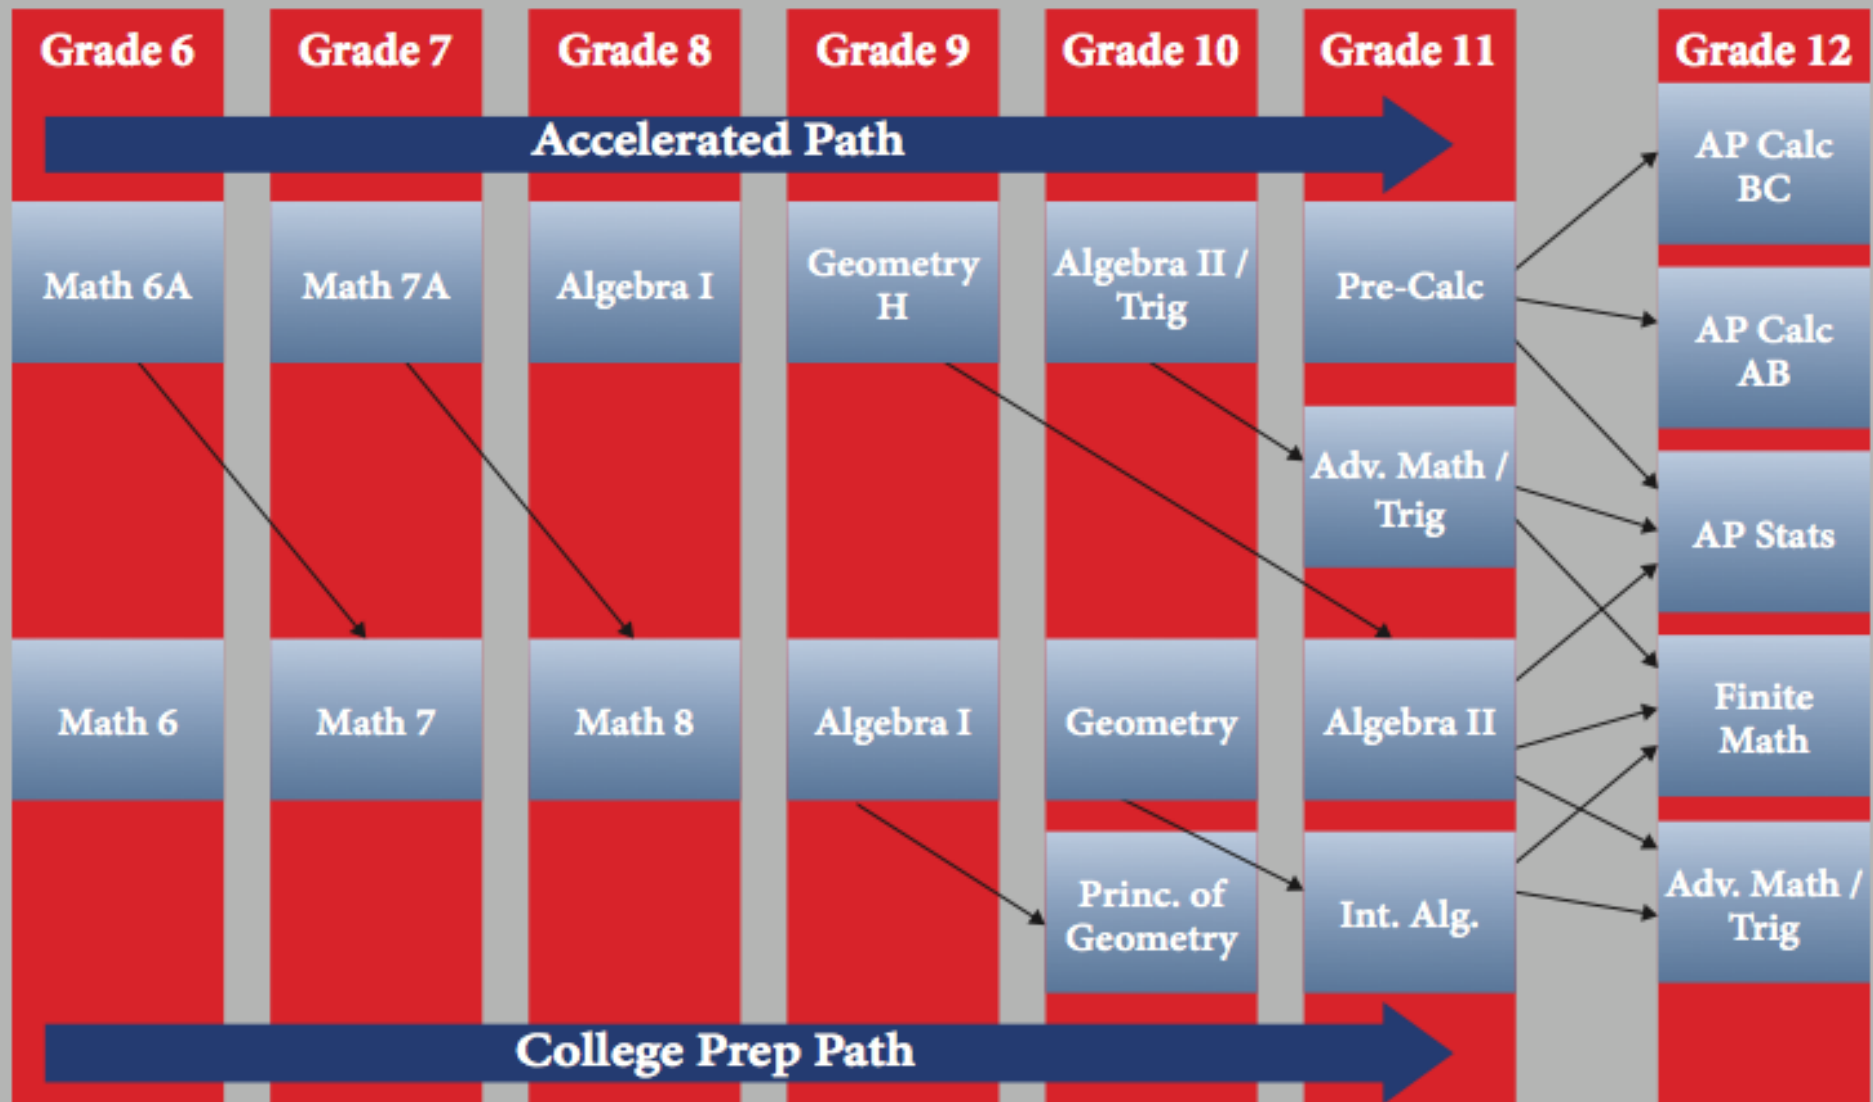

Los Alamitos Unified School District

Igniting Unlimited Possibilities for Students!

SECONDARY MATH PATHWAYS

A - An accelerated course that will cover 1.5 years of material in 1 school year.
 H - An honors level course that will challenge students with greater depth.