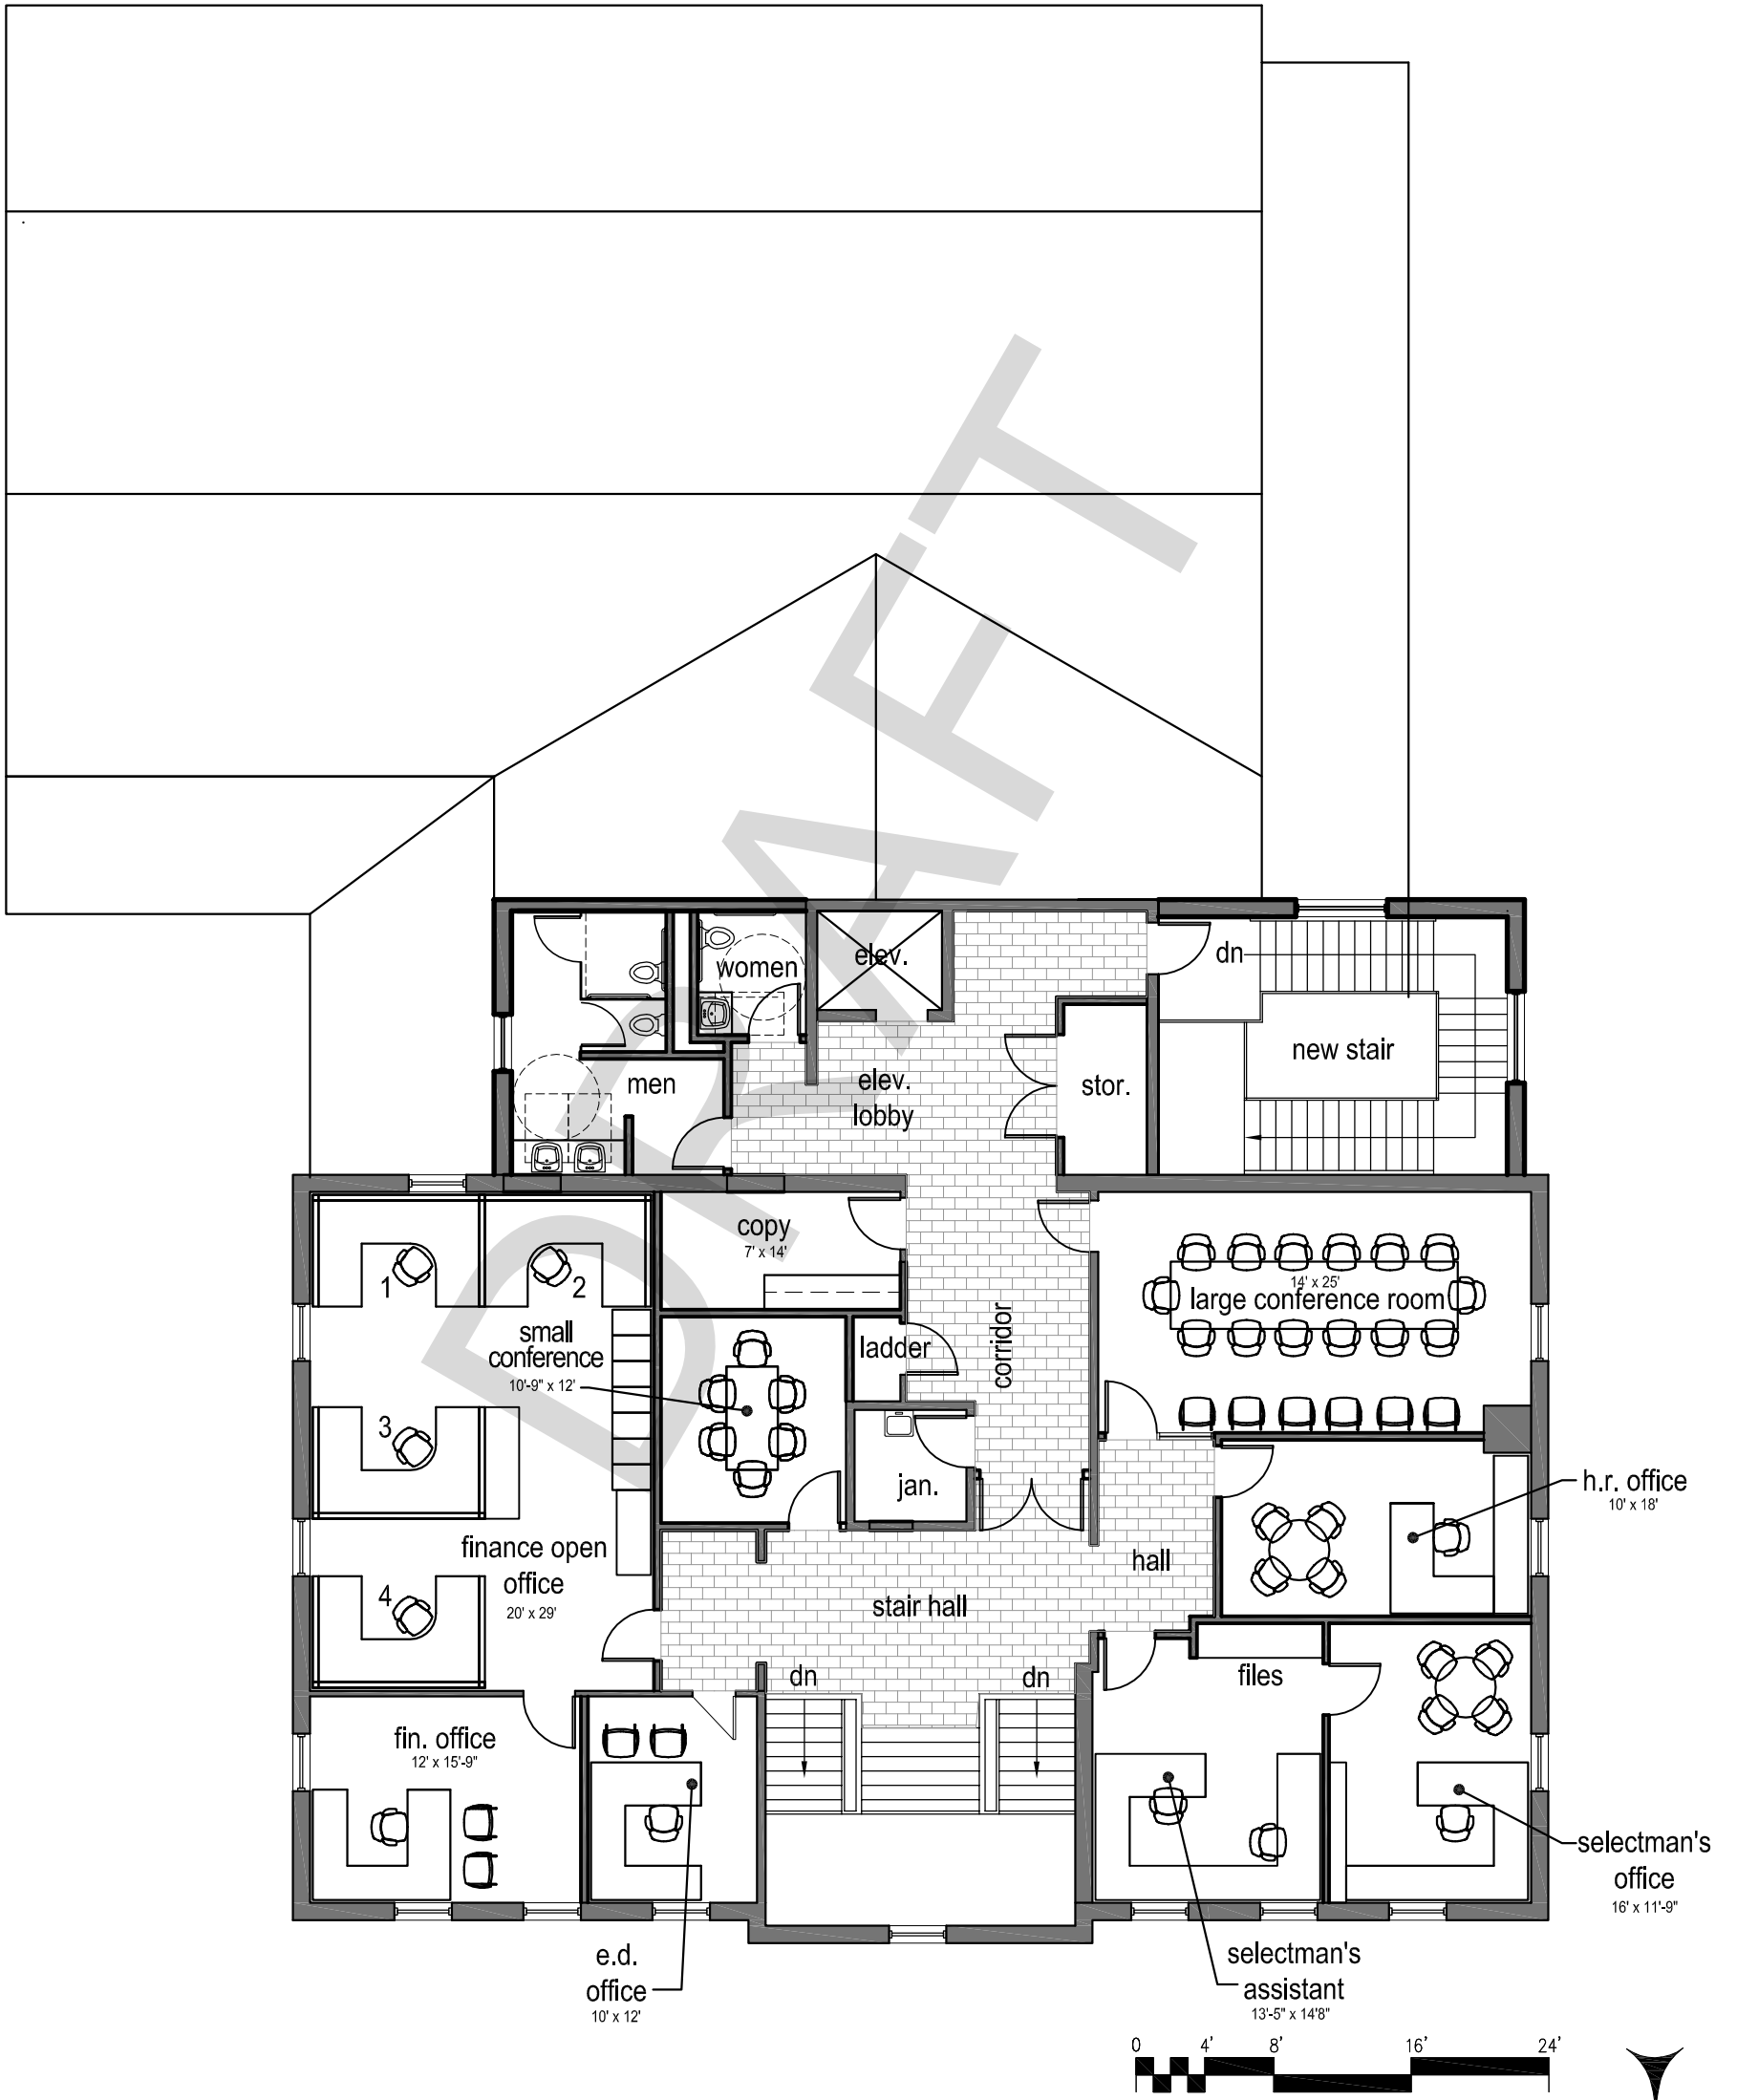

floor area: 8162 s.f.

preliminary

town of suffield
suffield, ct

town hall
space needs study update
architectural development

ground level plan
tos-2456a
04/17/17

mp-1.0

preliminary

floor area: 6887 s.f.

town of suffield

suffield, ct

town hall
space needs study update
architectural development

street level plan

tos-2456a

04/17/17

mp-1.1

preliminary

floor area: 4150 s.f.

project north

town of suffield

suffield, ct

town hall
 space needs study update
 architectural development

upper level plan

tos-2456a
 04/17/17

mp-1.2