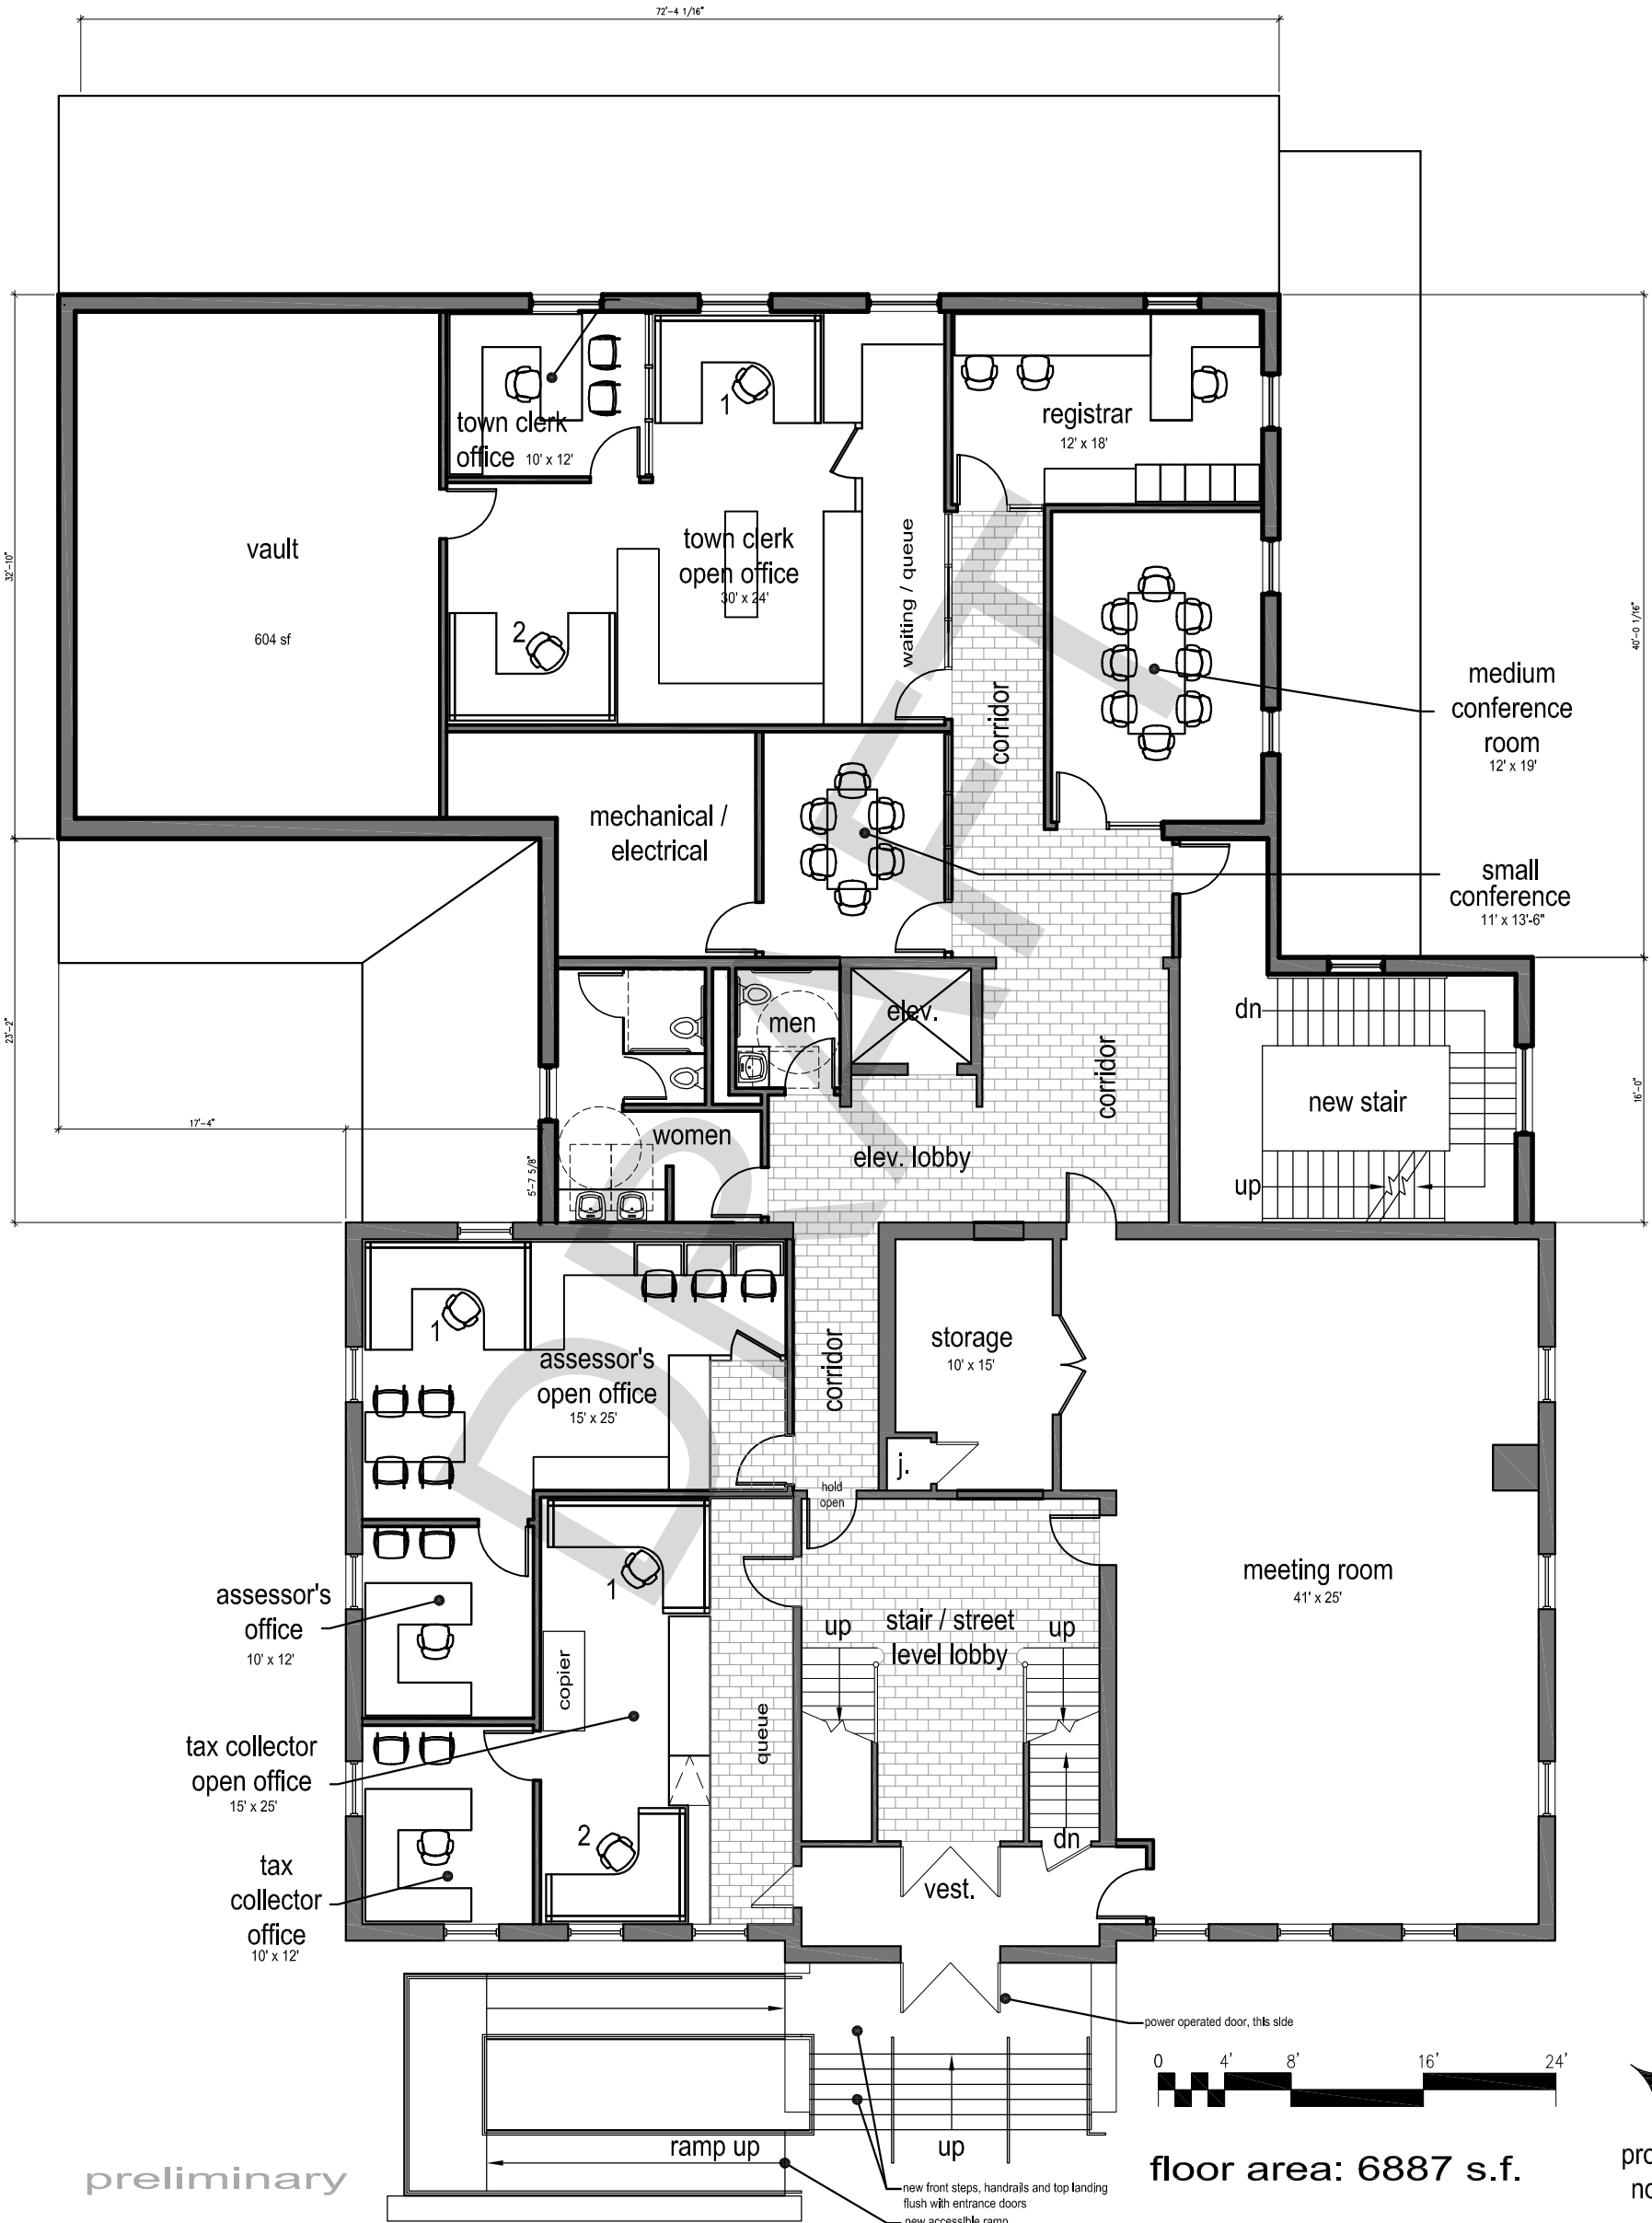

floor area: 8162 s.f.

preliminary

town of suffield
suffield, ct

town hall
space needs study update
architectural development

ground level plan
tos-2456a
04/17/17

mp-1.0

preliminary

floor area: 6887 s.f.

town of suffield

suffield, ct

town hall
space needs study update
architectural development

street level plan

tos-2456a

04/17/17

mp-1.1

preliminary

floor area: 4150 s.f.

project north

town of suffield

suffield, ct

town hall
 space needs study update
 architectural development

upper level plan

tos-2456a
 04/17/17

mp-1.2