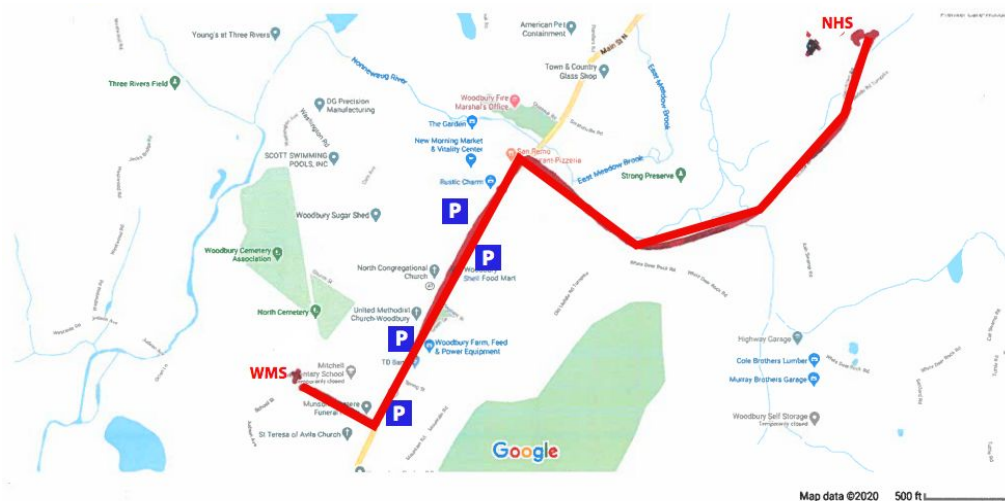

NONNEWAUG HIGH SCHOOL

5 Minortown Road • Woodbury, Connecticut 06798 • (203) 263-2186

Pamela Sordi, Principal • Taryn Fernandez, Assistant Principal • Declan Curtin, Dean of Students/AD

June 20, 2020

Dear Region 14 Community Member:

It's Graduation Day! Beginning at 9:30am, our graduating seniors will be participating in a **car parade** from Woodbury Middle School to Nonnewaug High School immediately prior to their graduation ceremony. We would like to invite the Woodbury and Bethlehem community to line the parade route to celebrate the Class of 2020. We would love for you to decorate your cars, bring signs of support, and cheer on our graduates as they pass by.

If you would like to join us in celebrating our graduates, **please park along the parade route by 9:15am**. Although the **parade begins at 9:30**, traffic will be halted at that time in order for the graduates to continuously drive the route and you will not be able to access the route to find parking. Below is a map of the parade route. We hope to see you there!

Once the parade has entered Nonnewaug High School, please join us through our livestream of the graduation ceremony at <https://vimeo.com/event/112343>. This link and the link to the [pre-recorded portions of the ceremony](#) will also be available on the Region 14 website (<https://www.ctreg14.org/>).

Sincerely,

Pam Sordi
Principal
Nonnewaug High School

Nonnewaug High School graduate parade

Woodbury Middle School to Nonnewaug High School – see above

Graduate cars will leave WMS at 9:30 am. At that time all traffic along the route will be held up.

We encourage family and community to safely line Route 6 to cheer on our grads.