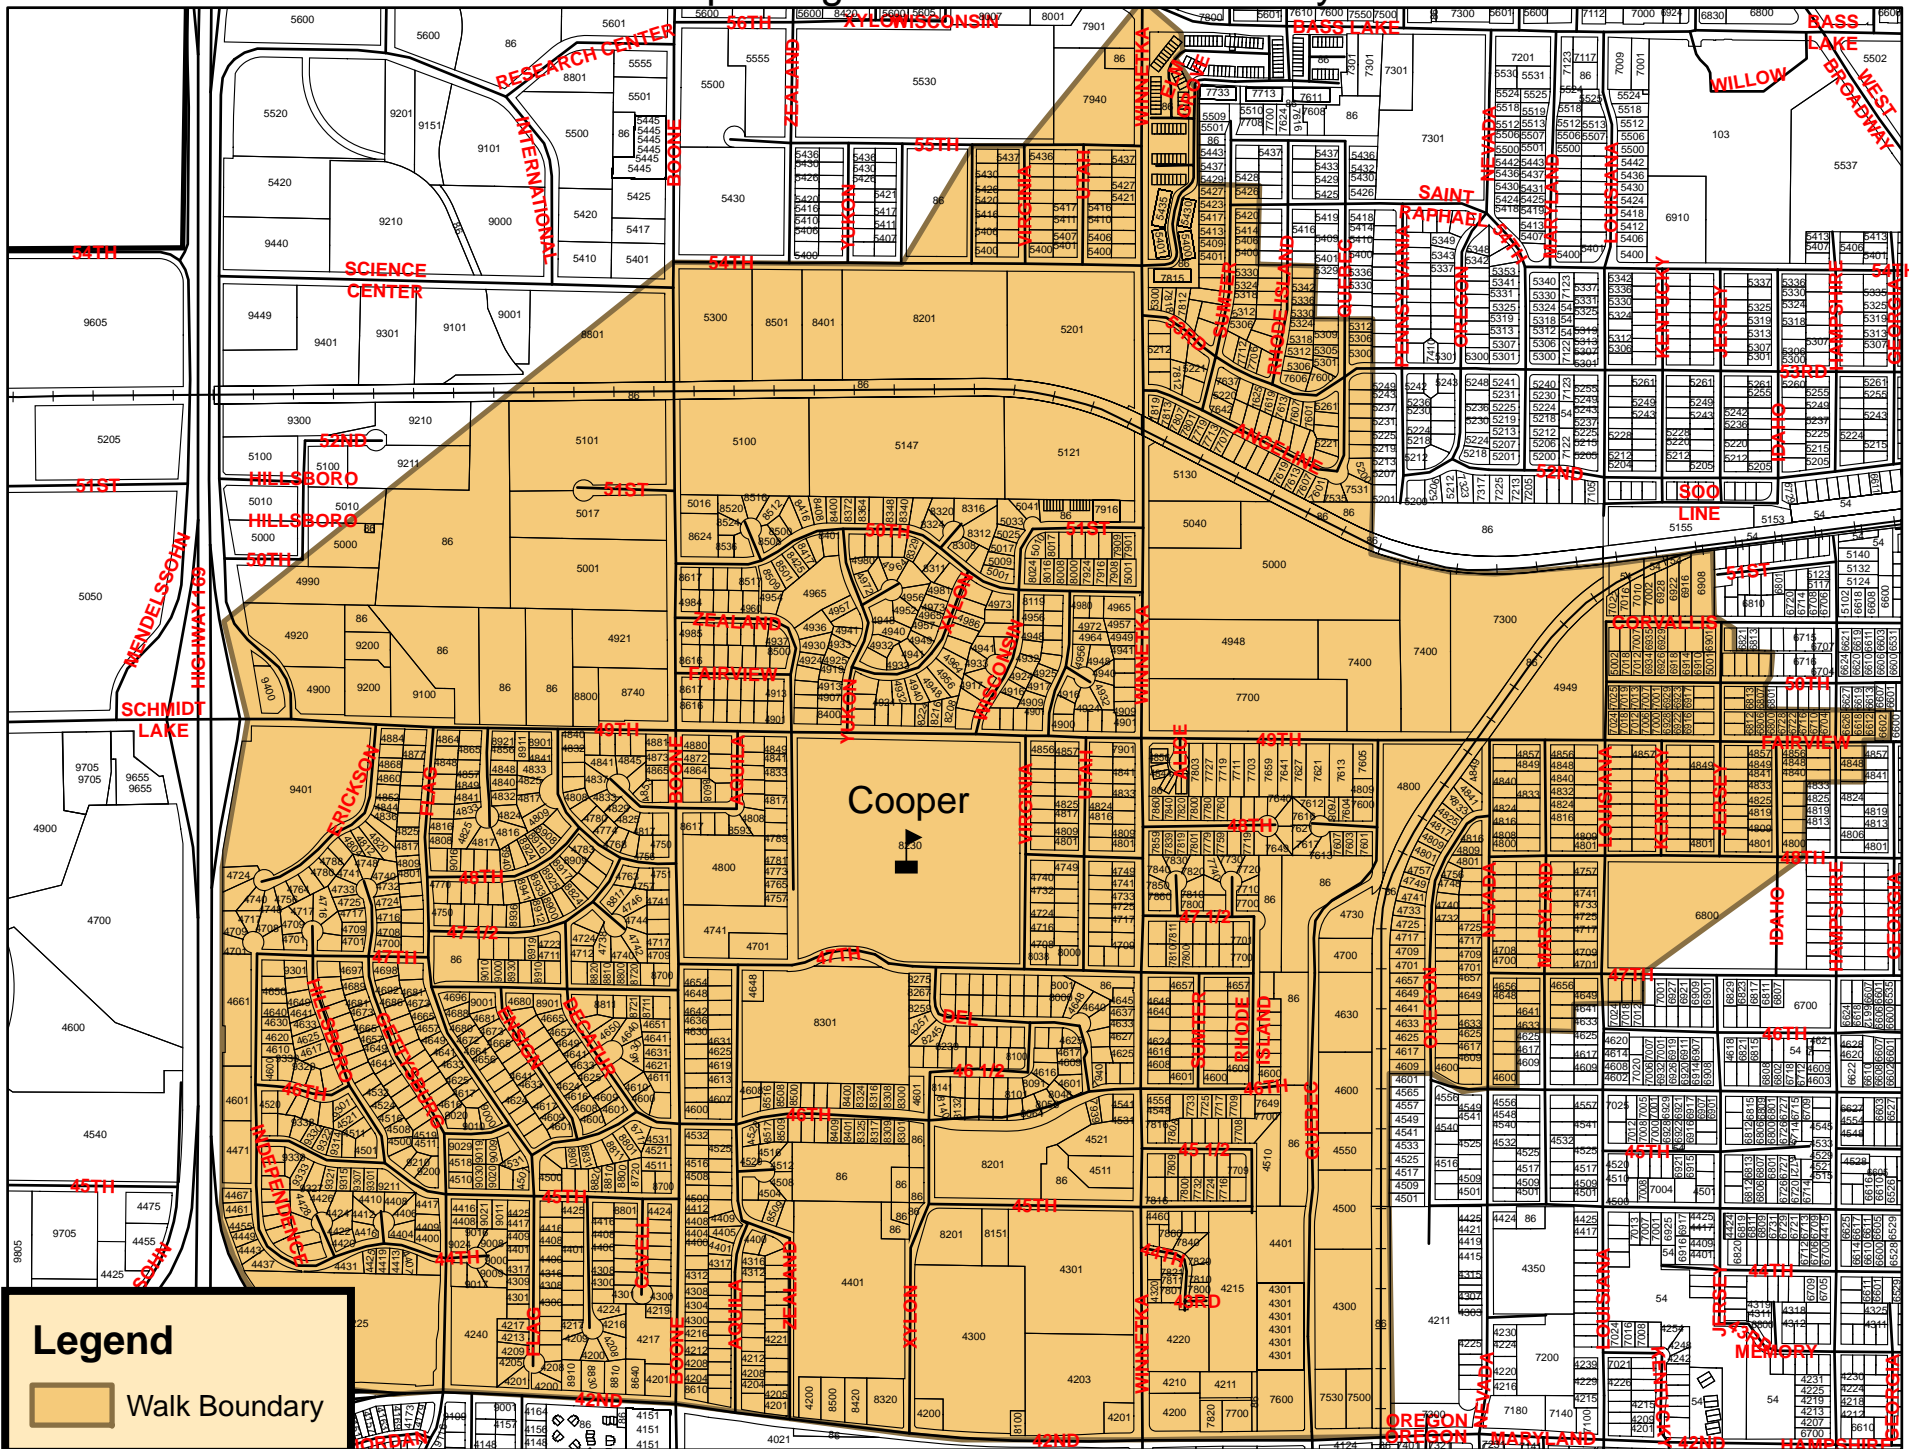

Cooper High School - Walk Boundary

Legend

 Walk Boundary