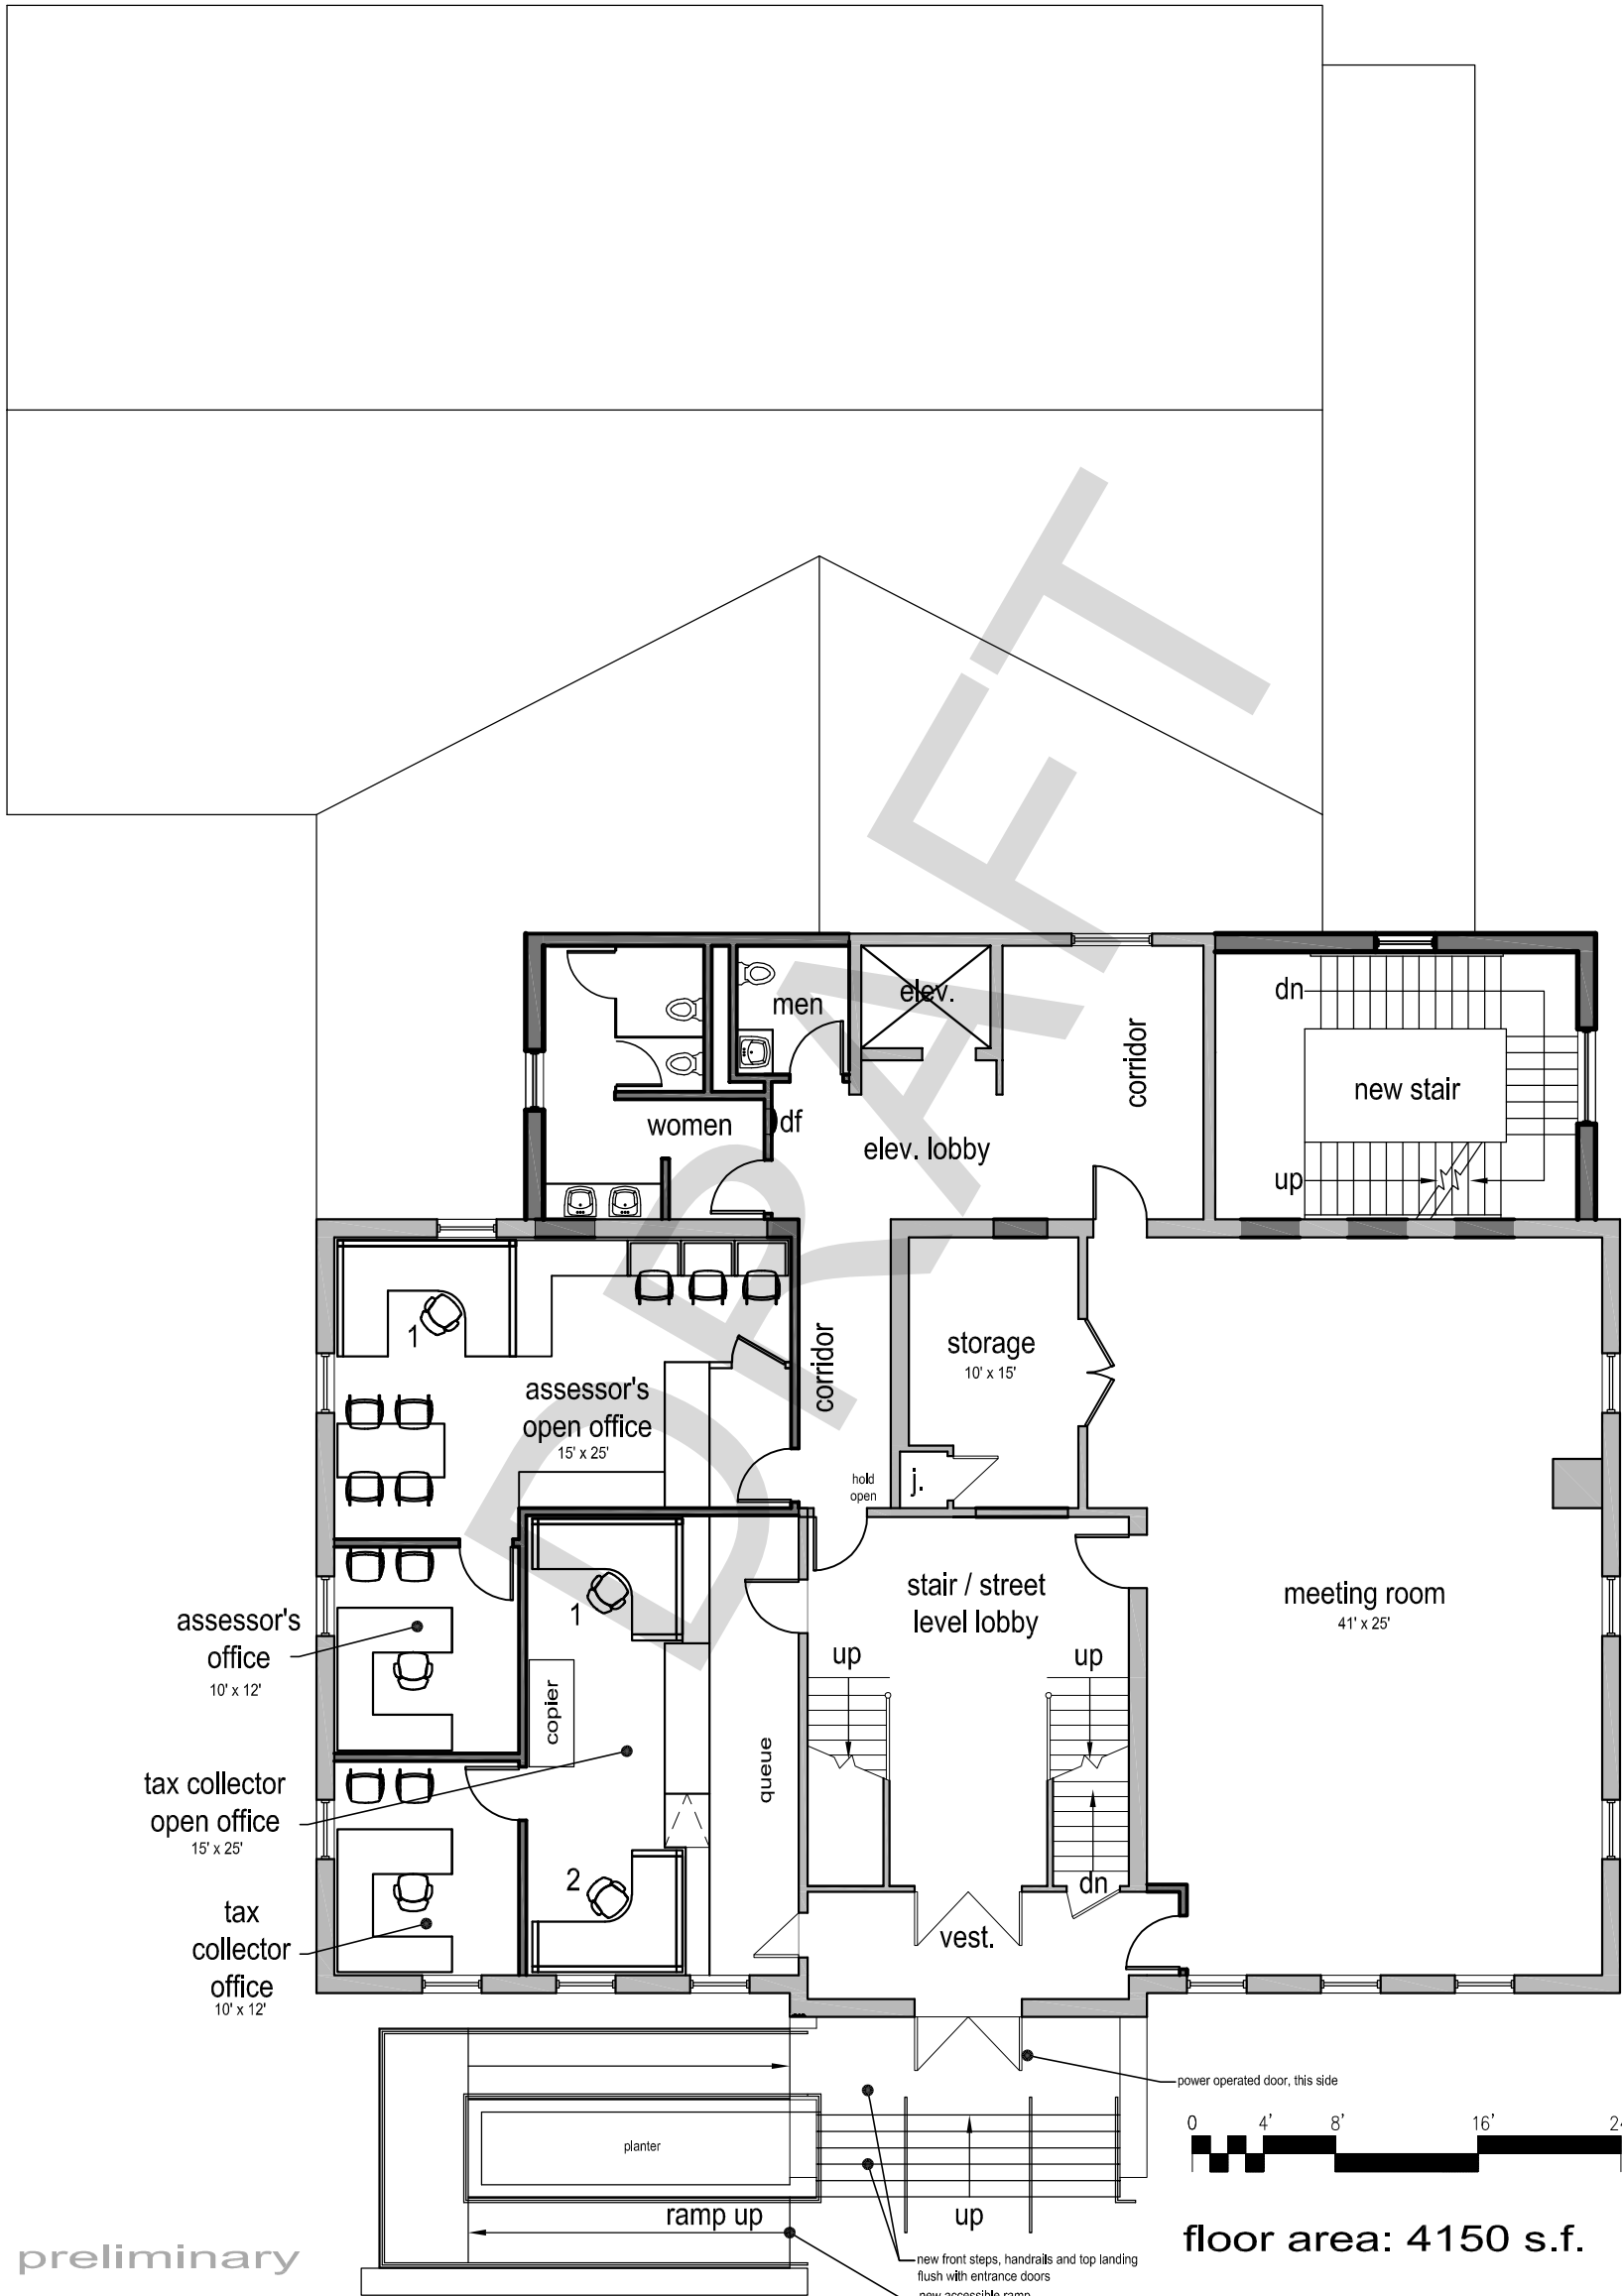

floor area: 8057 s.f.

preliminary

town of suffield

suffield, ct

town hall
 space needs study update
 architectural development
 reduced footprint

ground level plan

tos-2456a
 11/30/17

mp-1.0

preliminary

floor area: 4150 s.f.

town of suffield

suffield, ct

town hall
 space needs study update
 architectural development
 reduced footprint

street level plan

tos-2456a
 11/30/17

mp-1.1

preliminary

town of suffield

suffield, ct

town hall
 space needs study update
 architectural development
 reduced footprint

upper level plan (opt. A)

tos-2456a
 11/30/17

mp-1.2A

preliminary

town of suffield

suffield, ct

town hall
space needs study update
architectural development
reduced footprint

upper level plan (opt. B)

tos-2456a
11/30/17

mp-1.2B