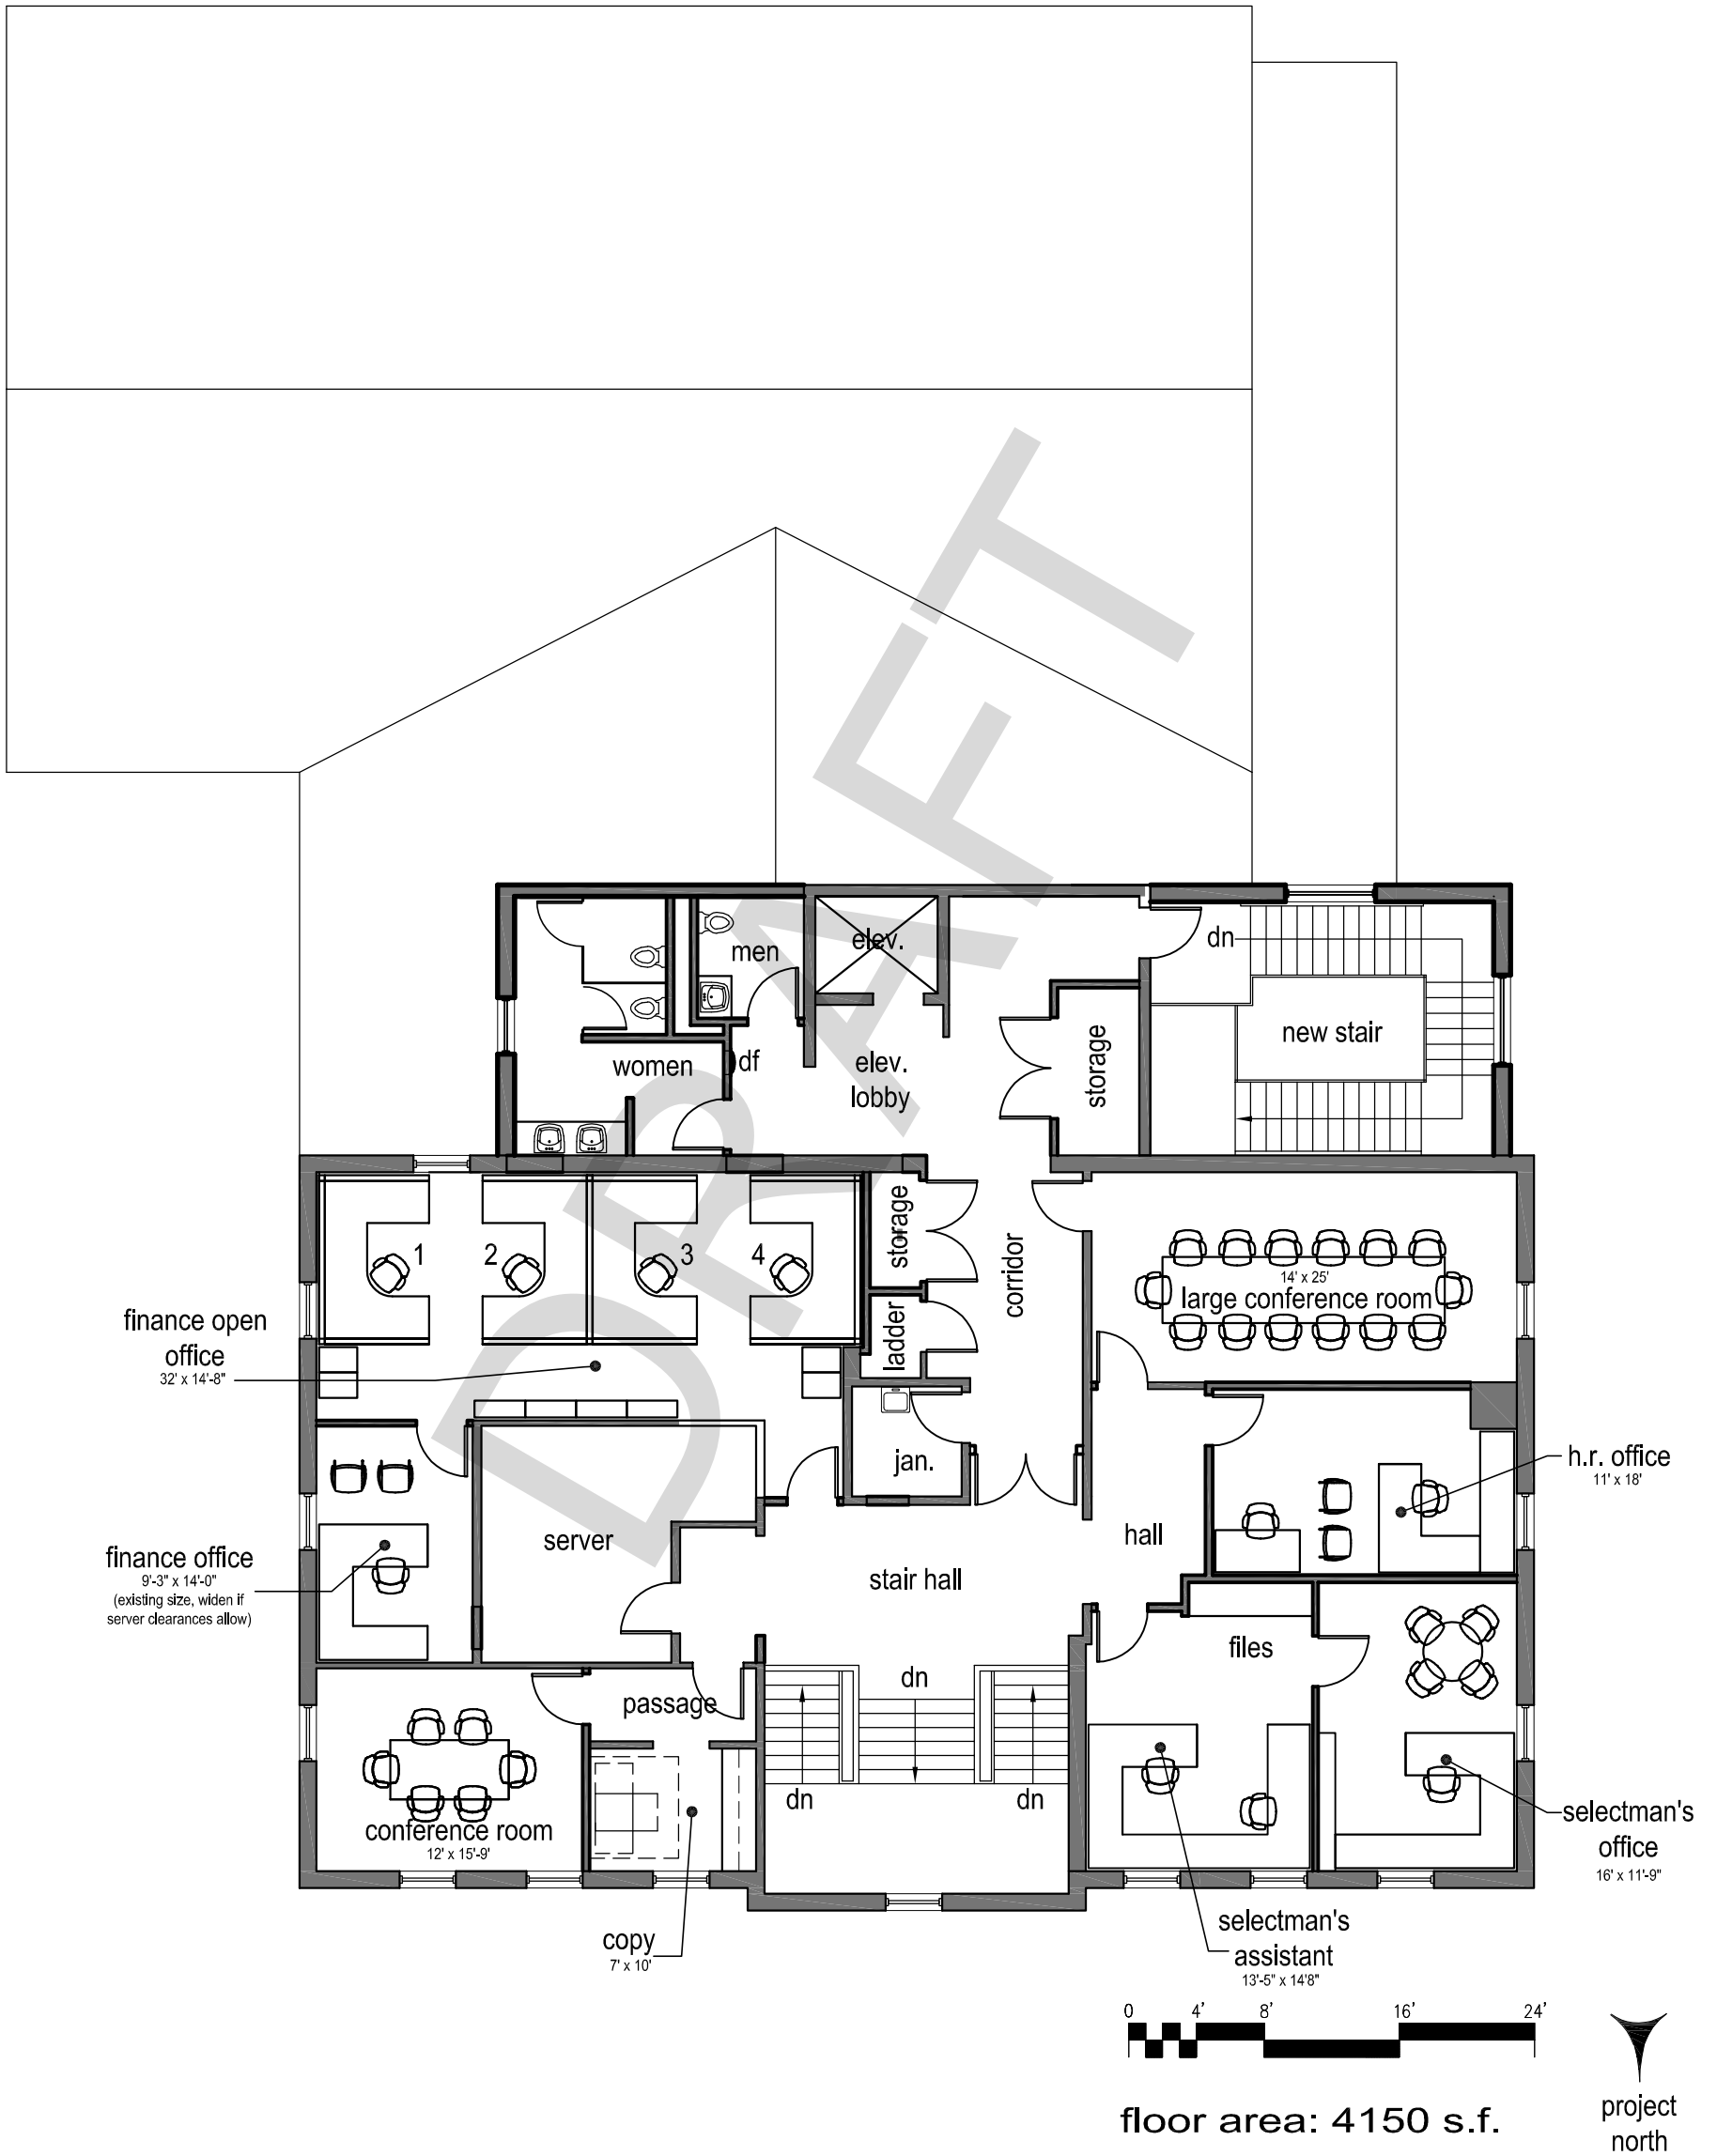

floor area: 8057 s.f.

preliminary

town of suffield

suffield, ct

town hall
 space needs study update
 architectural development
 reduced footprint

ground level plan

tos-2456a
 11/30/17

mp-1.0

preliminary

floor area: 4150 s.f.

town of suffield

suffield, ct

town hall
 space needs study update
 architectural development
 reduced footprint

street level plan

tos-2456a
 11/30/17

mp-1.1

preliminary

town of suffield

suffield, ct

town hall
 space needs study update
 architectural development
 reduced footprint

upper level plan (opt. A)

tos-2456a
 11/30/17

mp-1.2A

preliminary

town of suffield

suffield, ct

town hall
space needs study update
architectural development
reduced footprint

upper level plan (opt. B)

tos-2456a
11/30/17

mp-1.2B