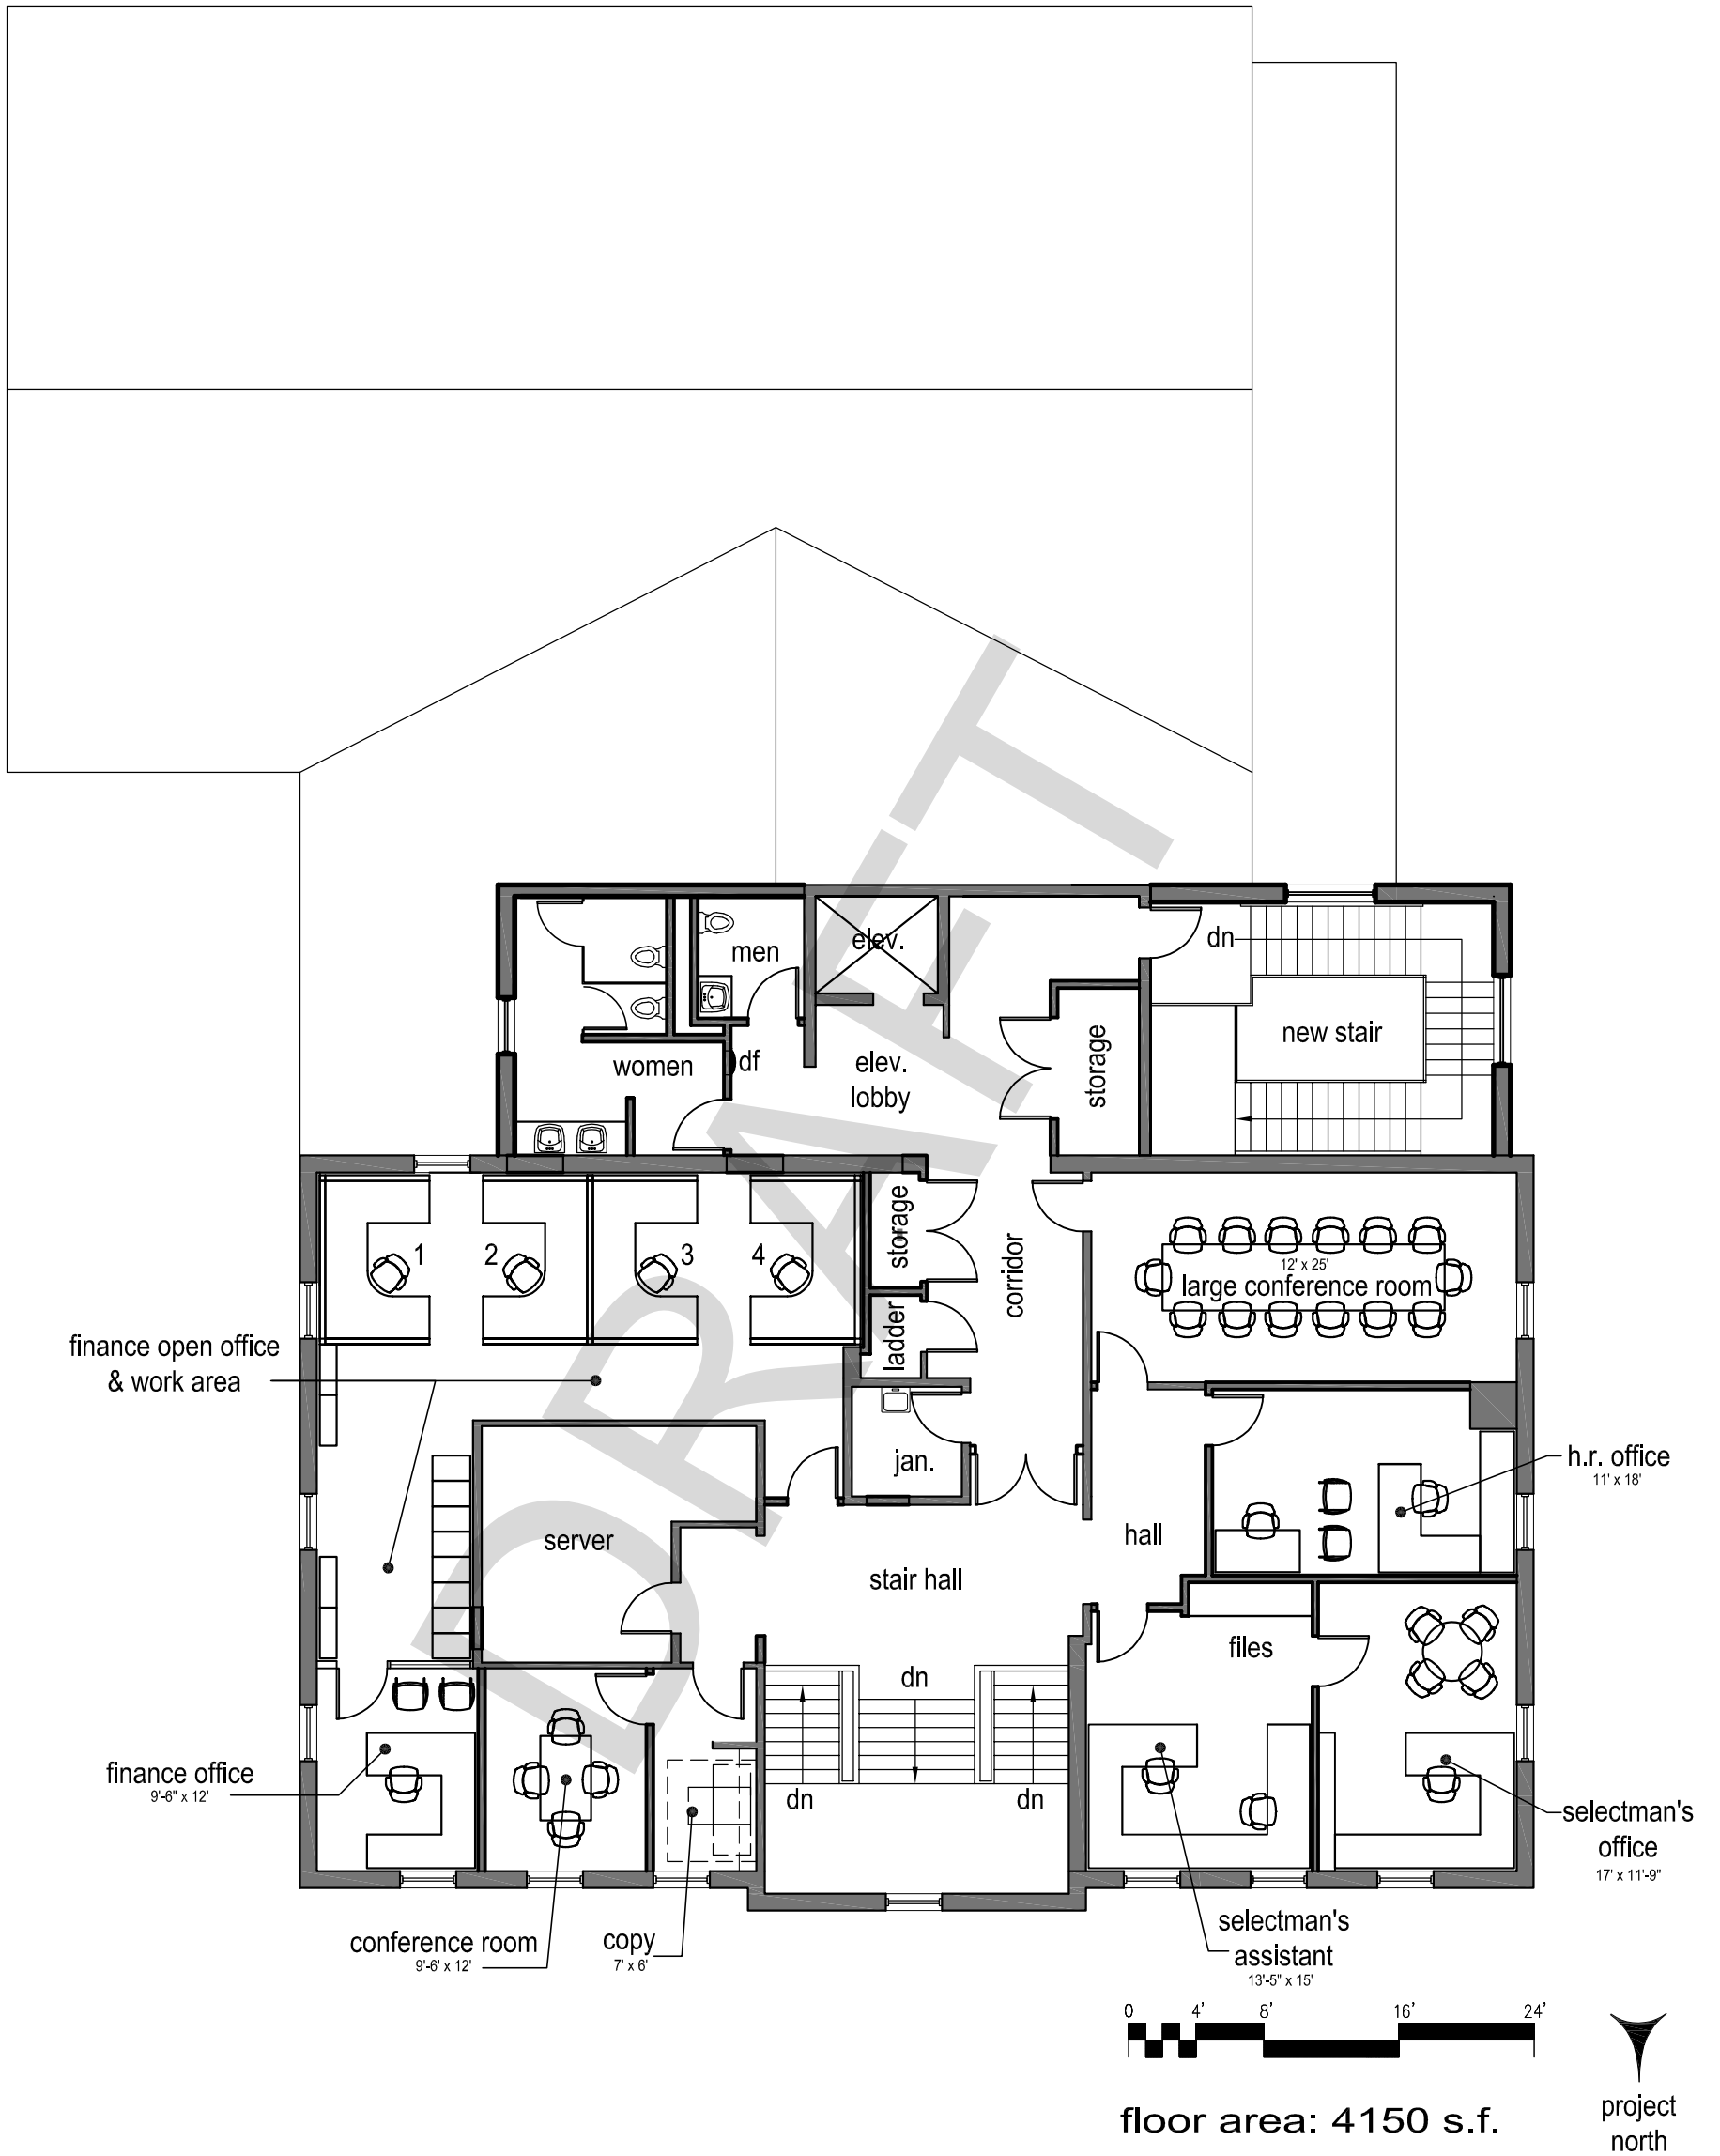

floor area: 8057 s.f.

preliminary

town of suffield

suffield, ct

town hall
 space needs study update
 architectural development
 reduced footprint

ground level plan

tos-2456a
 11/30/17

mp-1.0

preliminary

floor area: 4150 s.f.

town of suffield

suffield, ct

town hall
 space needs study update
 architectural development
 reduced footprint

street level plan

tos-2456a
 11/30/17

mp-1.1

preliminary

town of suffield

suffield, ct

town hall
 space needs study update
 architectural development
 reduced footprint

upper level plan (opt. A)

tos-2456a
 11/30/17

mp-1.2A

preliminary

town of suffield

suffield, ct

town hall
space needs study update
architectural development
reduced footprint

upper level plan (opt. B)

tos-2456a
11/30/17

mp-1.2B