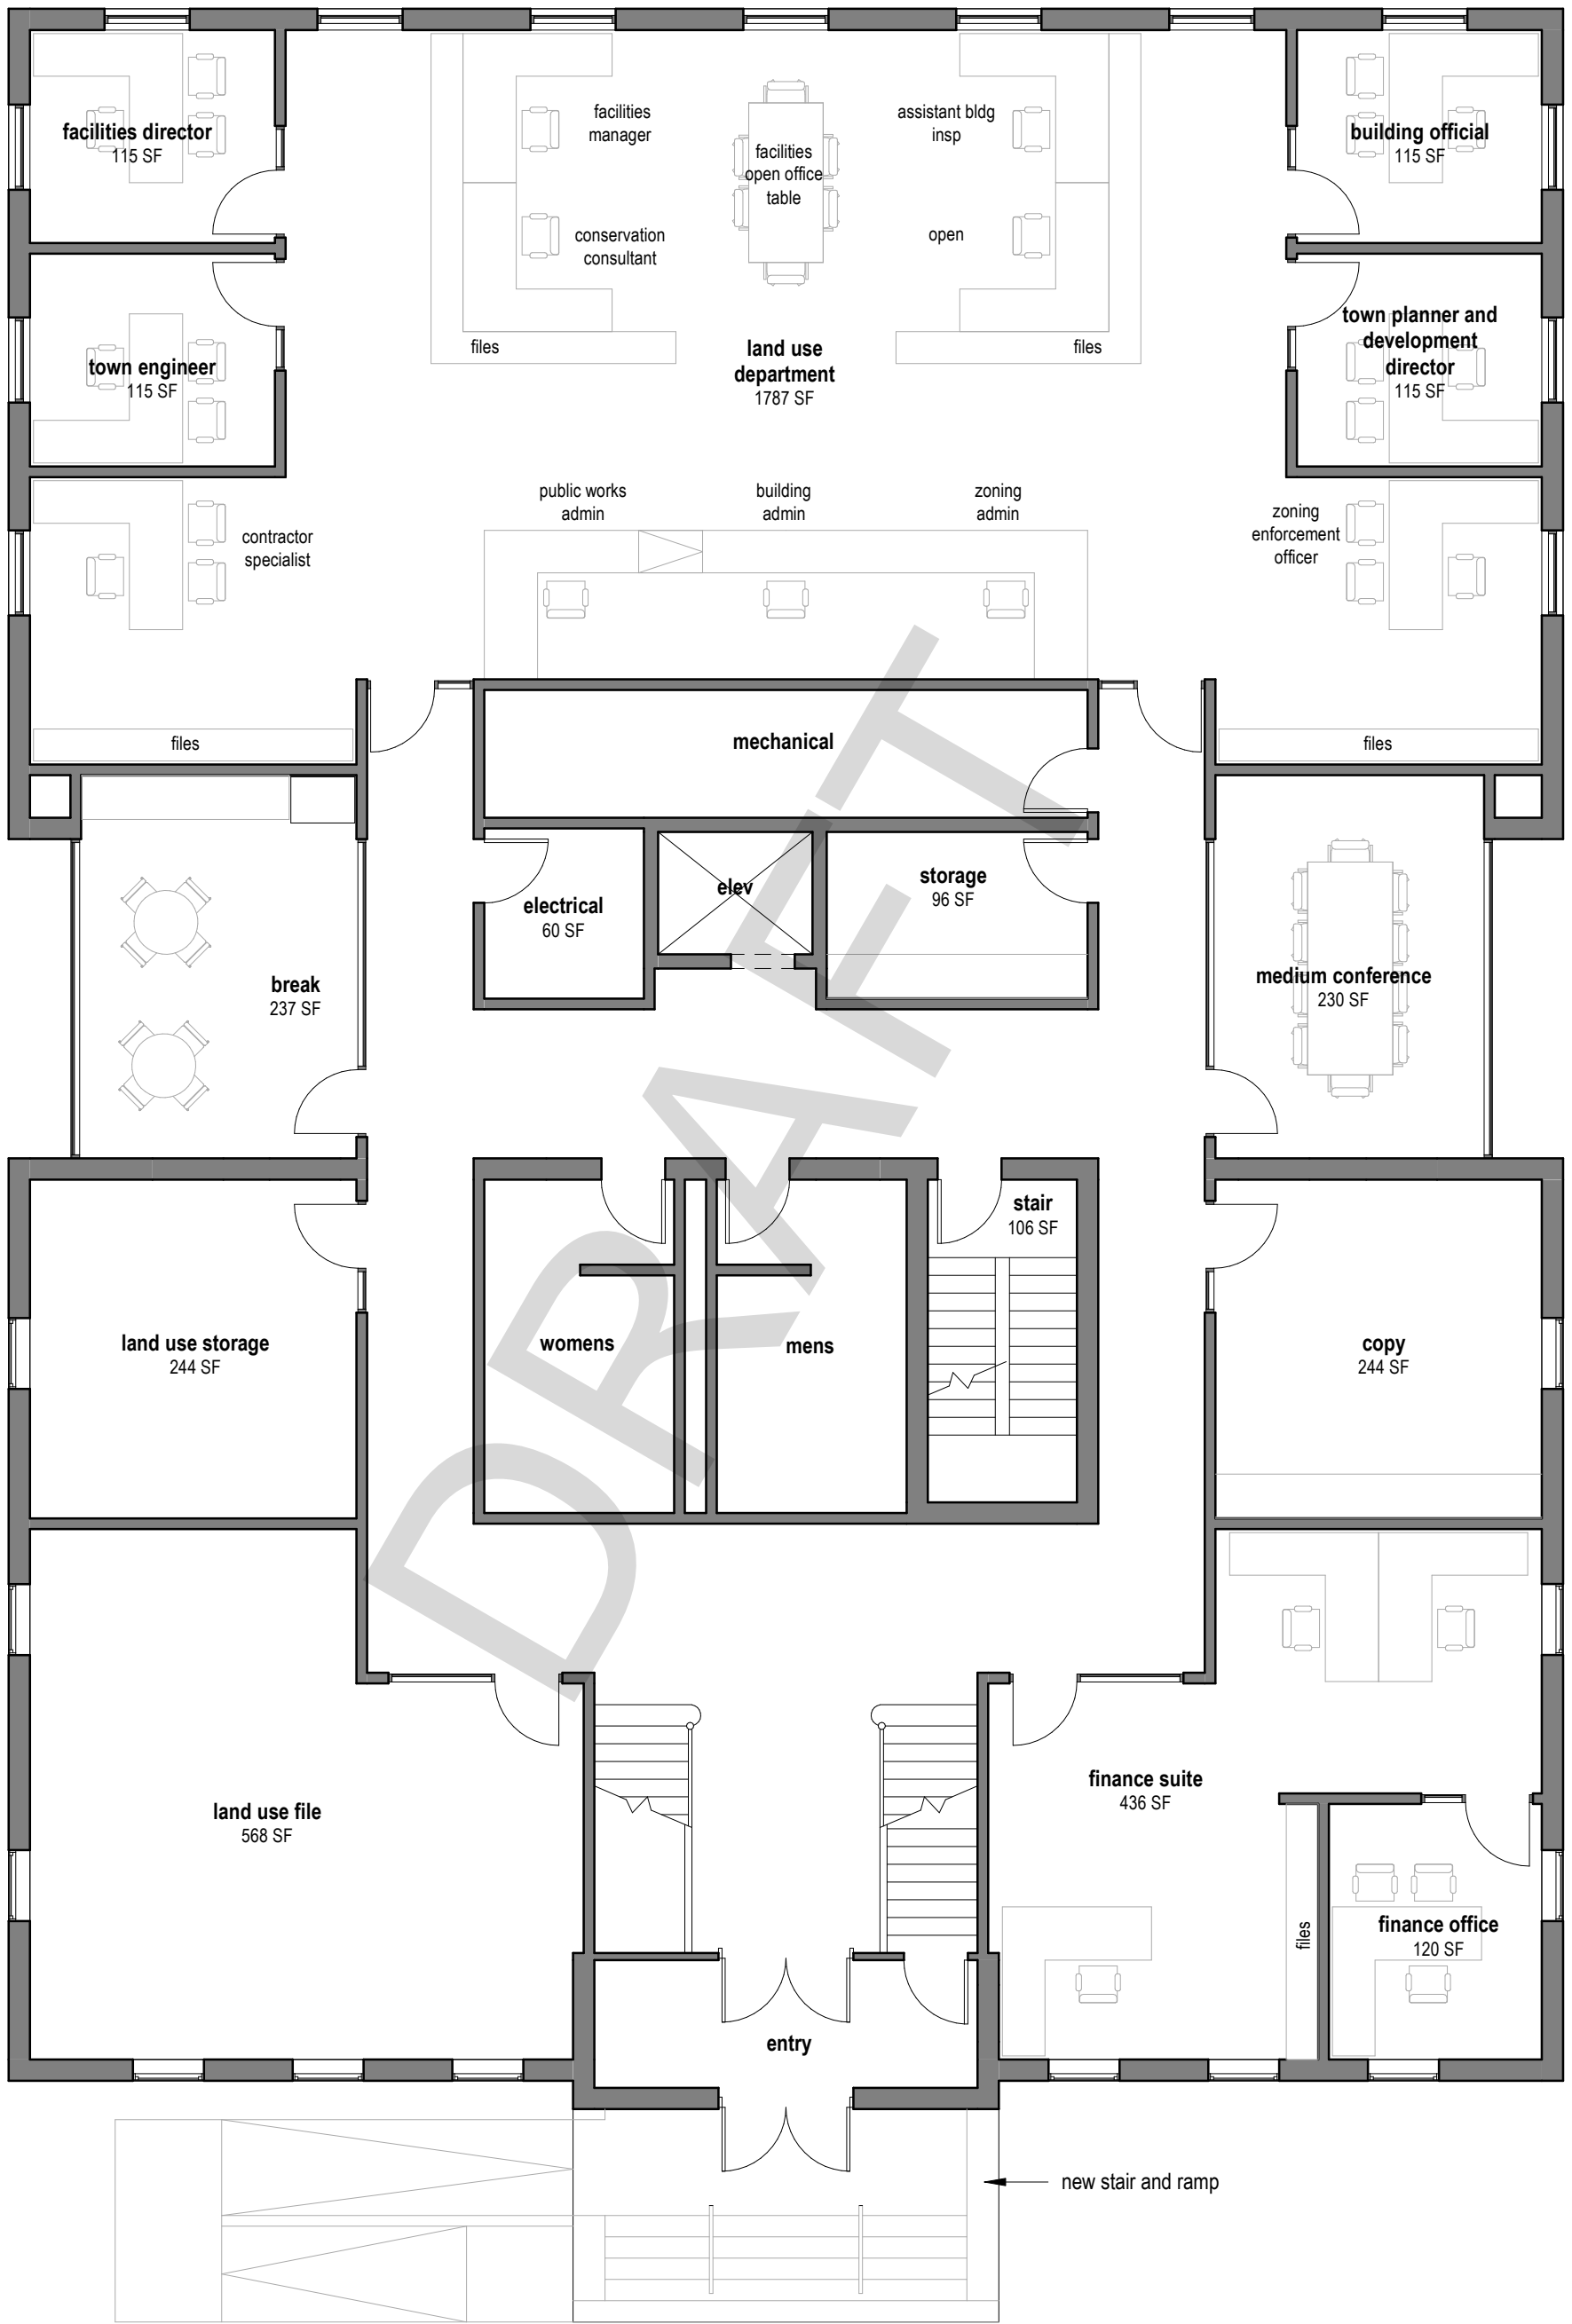

preliminary

Town of Suffield

83 Mountain Rd.
Suffield, CT 06078

Town Hall Renovation/Addition
Space Plan Study

Ground Level

tos 4521 05/03/2018

A-00

preliminary