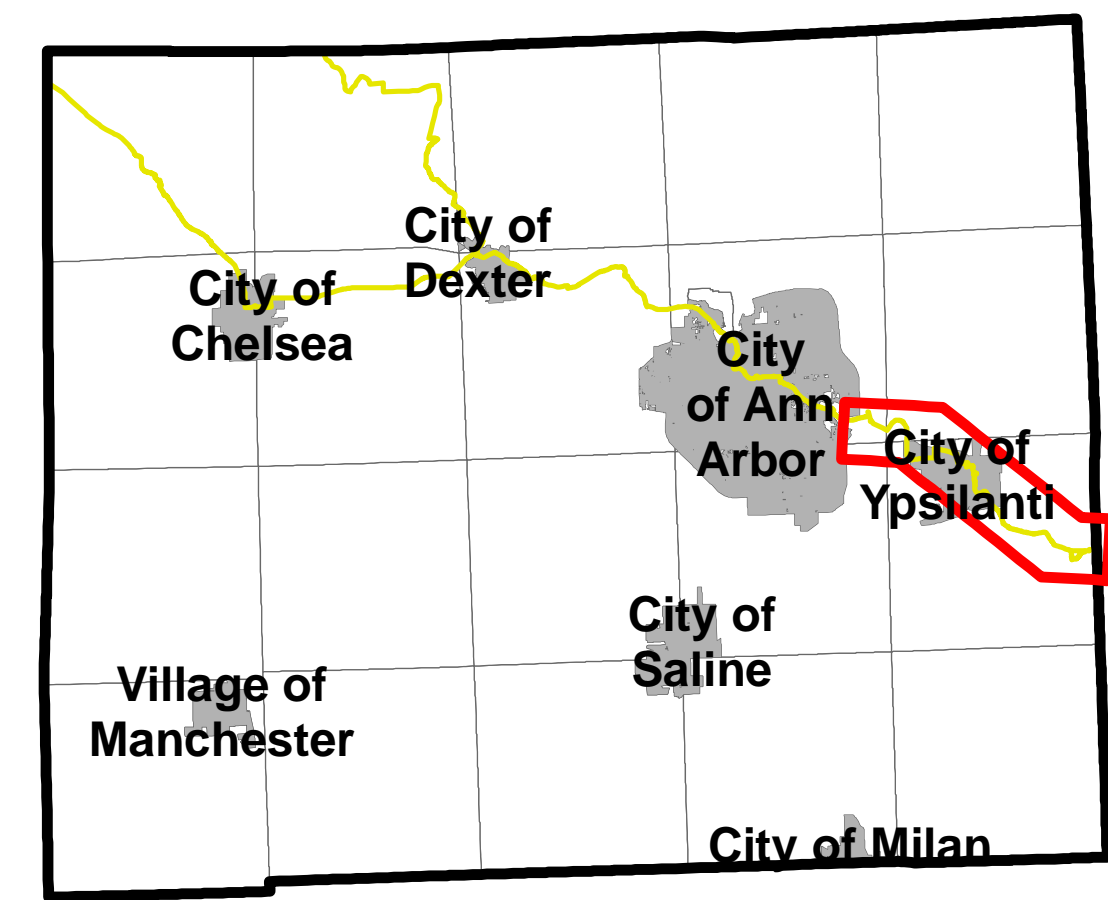

Washtenaw County Location Map

Prepared by the Washtenaw County Parks & Recreation Commission
Data Source: Washtenaw County GIS September 2019