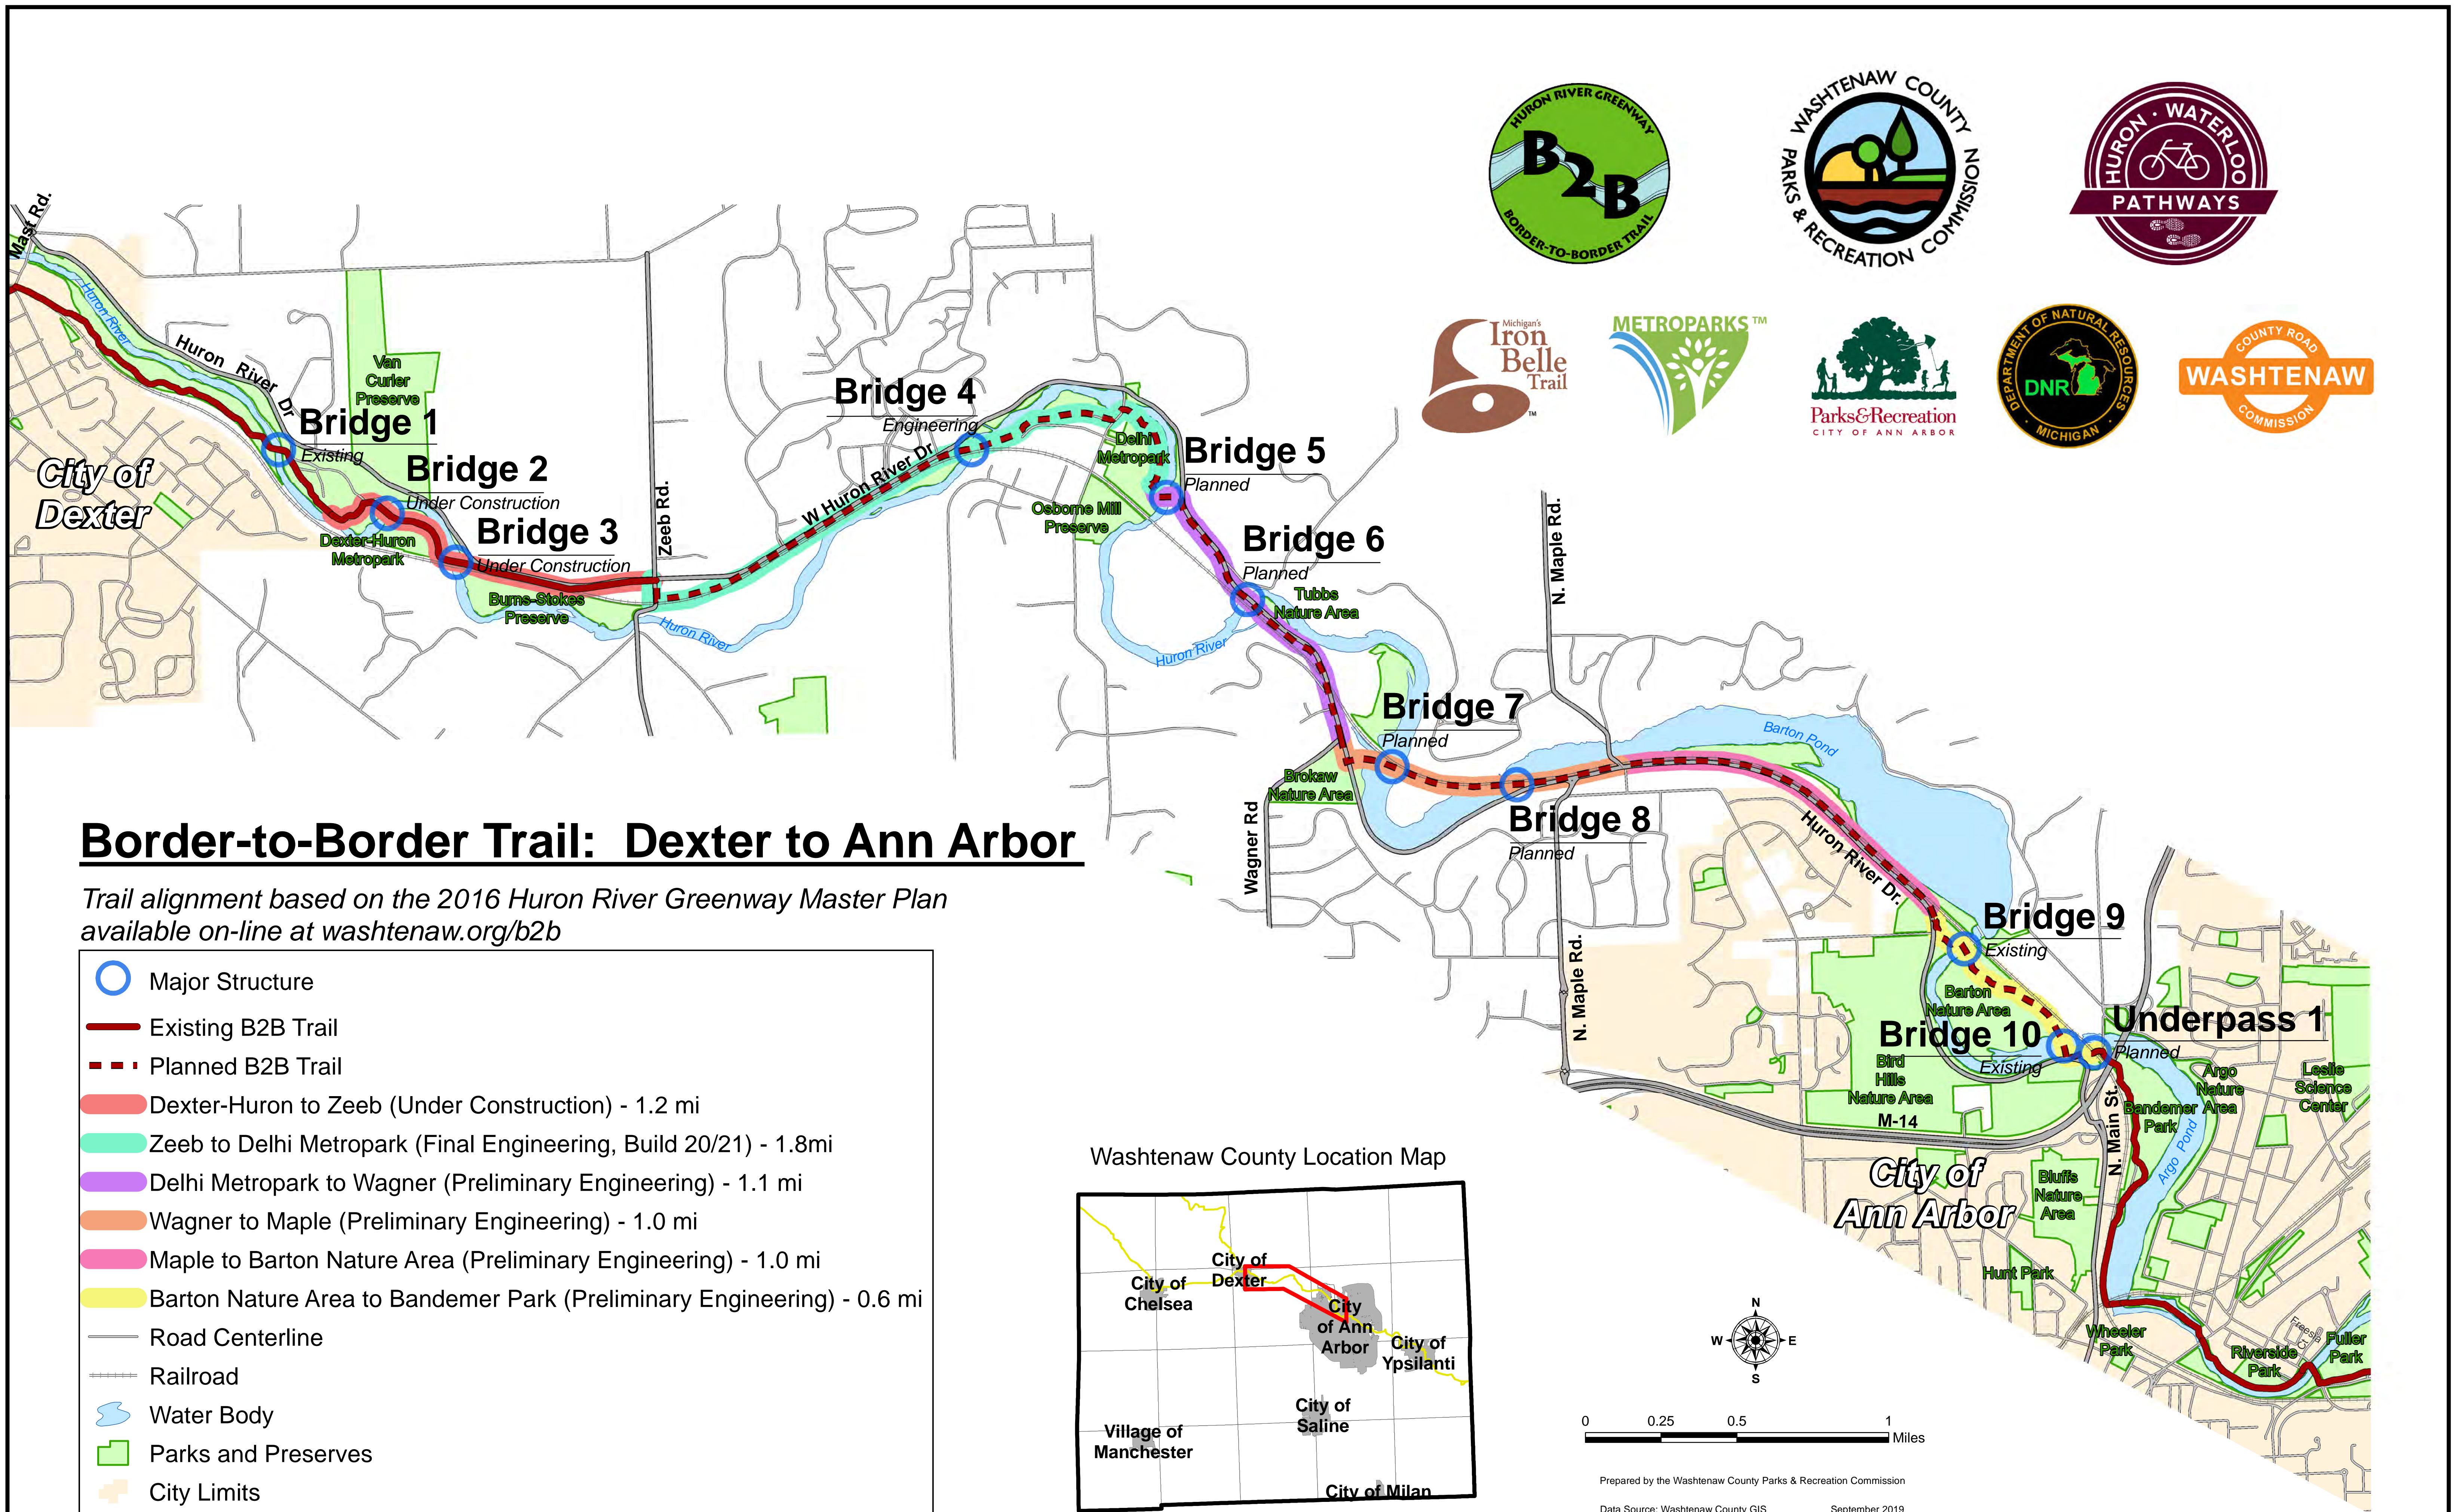

## "The Huron River Greenway"

Ypsilanti - Ann Arbor - Dexter - Lakelands Trail

## "The Huron Waterloo Loop"

Dexter - Chelsea - Stockbridge - Lakelands Trail

September 2019 - Prepared By: Washtenaw County Parks

#### NonMotorized Trails

- Existing
- - - Planned
- Lakelands Trail (existing)

## Border-to-Border Trail: Dexter to Ann Arbor

Trail alignment based on the 2016 Huron River Greenway Master Plan available on-line at [washtenaw.org/b2b](http://washtenaw.org/b2b)

- Major Structure
- Existing B2B Trail
- Planned B2B Trail
- Dexter-Huron to Zeeb (Under Construction) - 1.2 mi
- Zeeb to Delhi Metropark (Final Engineering, Build 20/21) - 1.8mi
- Delhi Metropark to Wagner (Preliminary Engineering) - 1.1 mi
- Wagner to Maple (Preliminary Engineering) - 1.0 mi
- Maple to Barton Nature Area (Preliminary Engineering) - 1.0 mi
- Barton Nature Area to Bandemer Park (Preliminary Engineering) - 0.6 mi
- Road Centerline
- Railroad
- Water Body
- Parks and Preserves
- City Limits