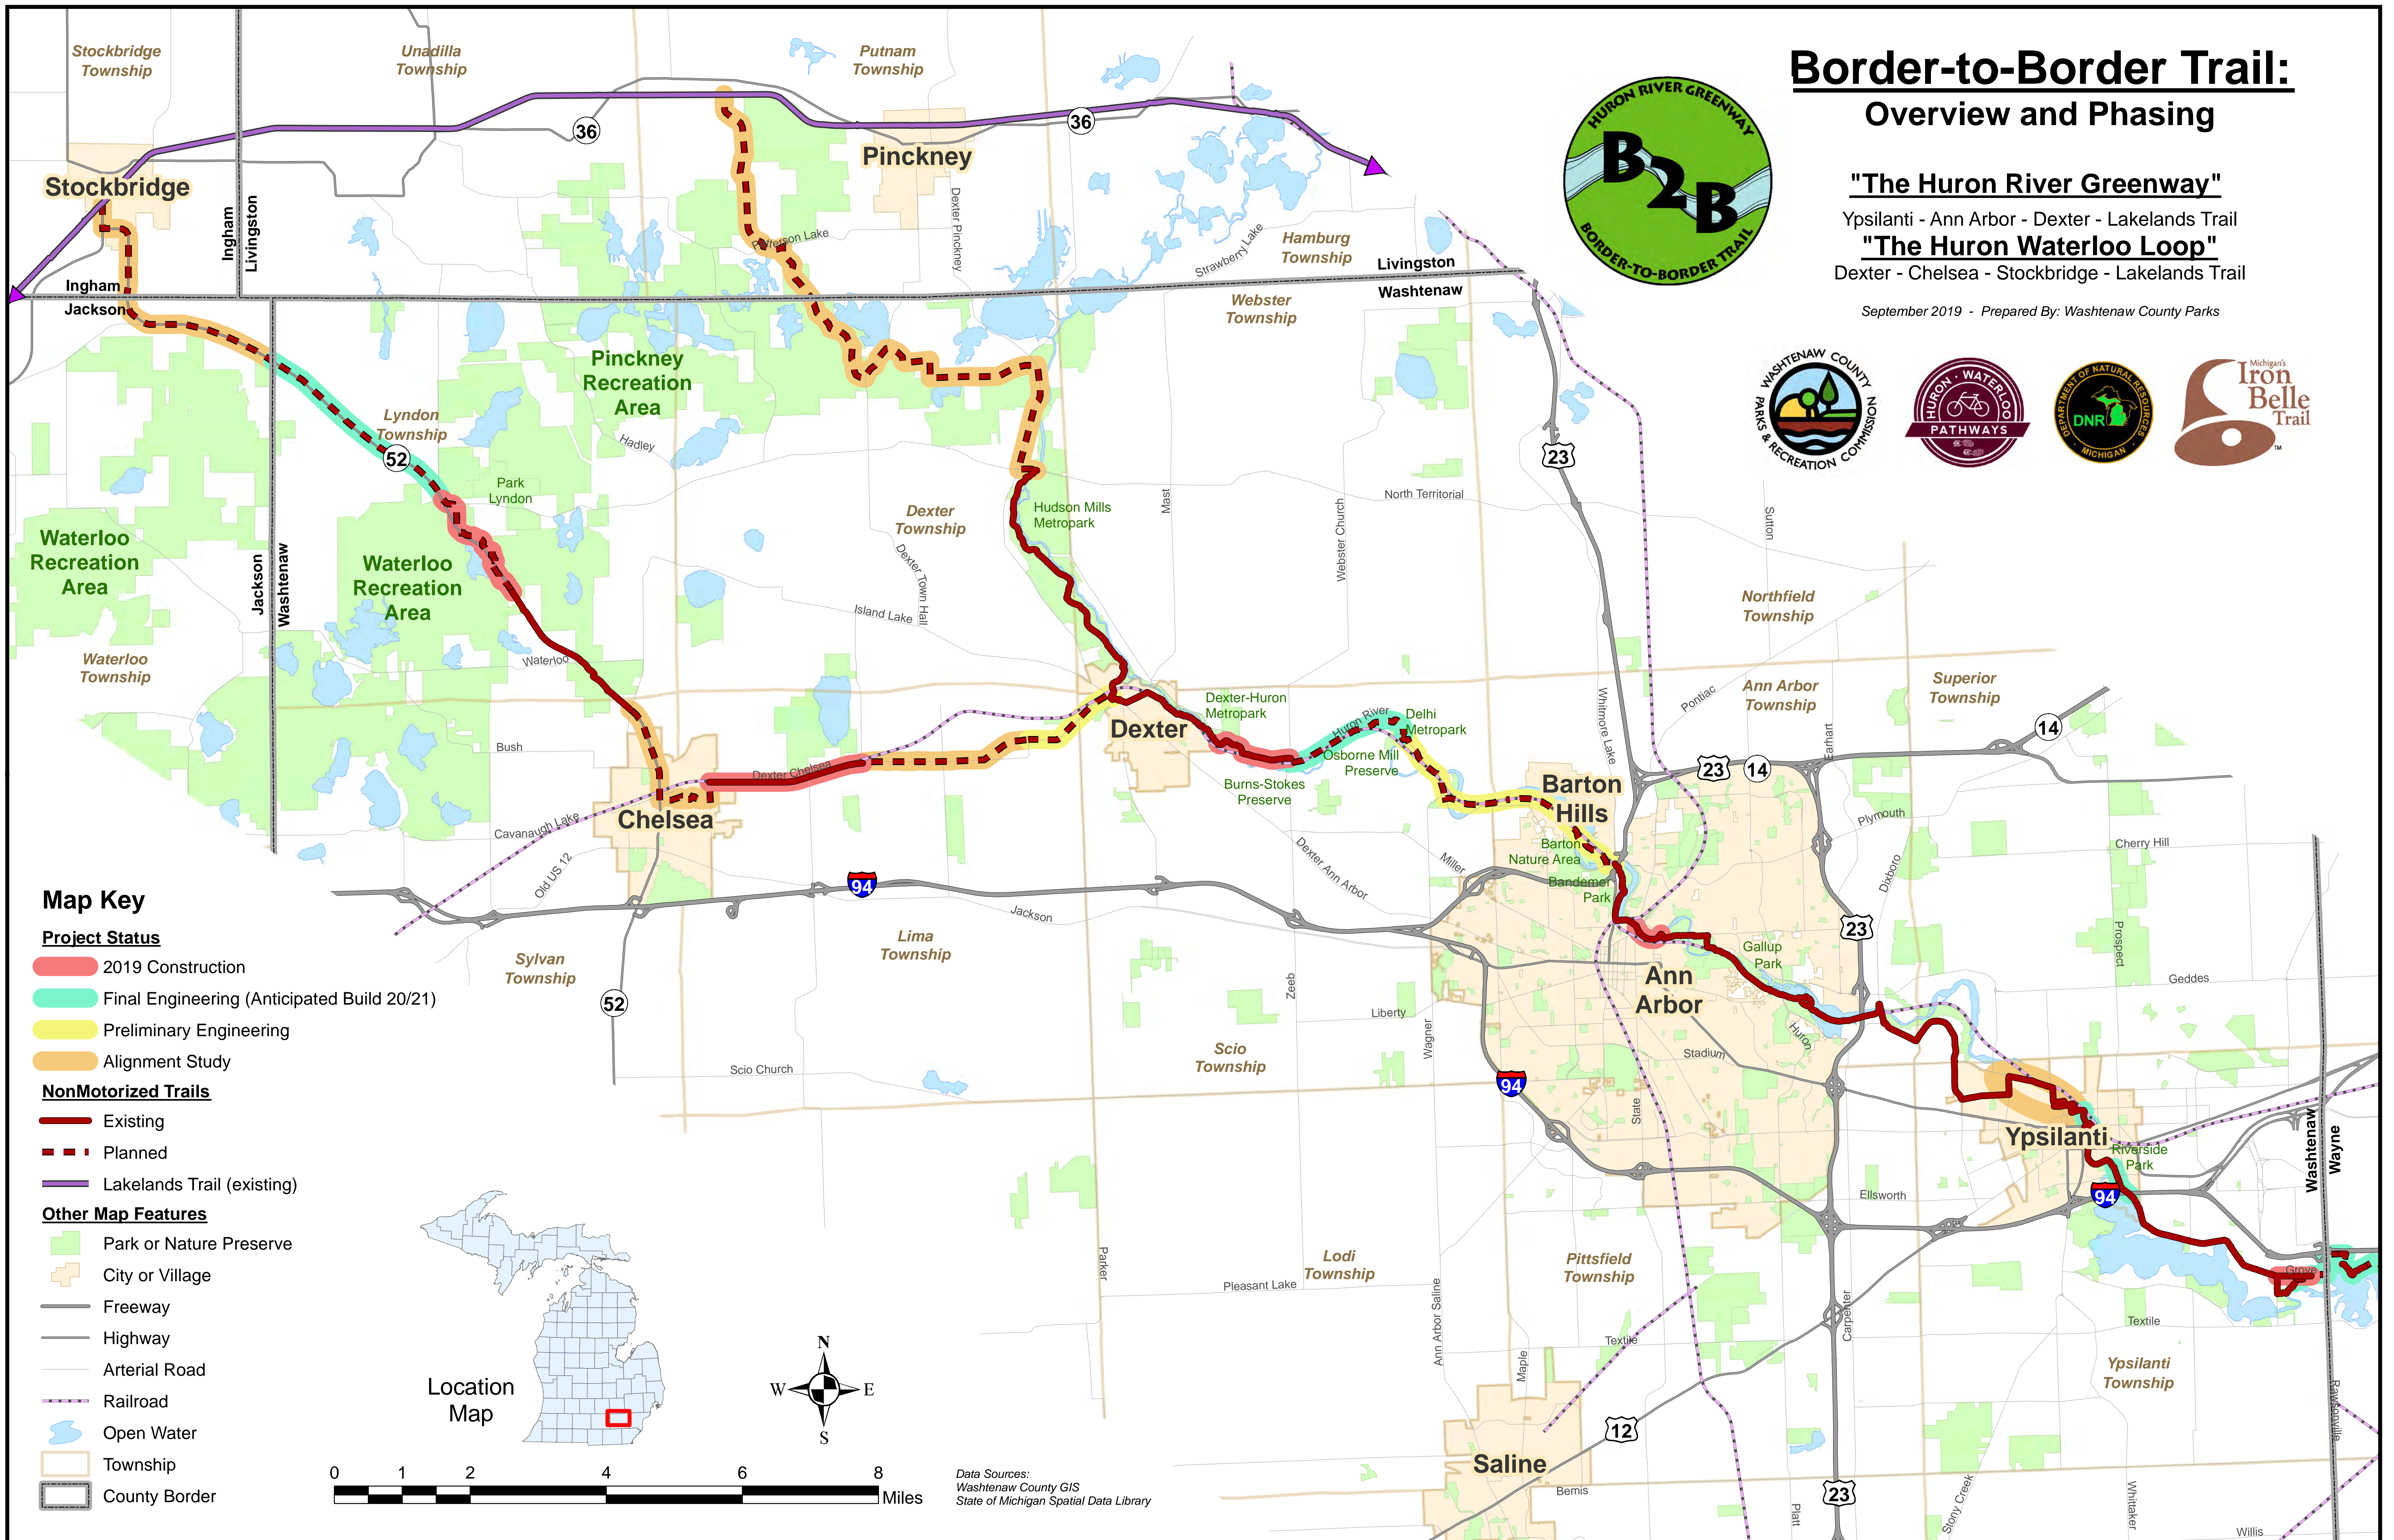

# Border-to-Border Trail: Overview and Phasing

## "The Huron River Greenway"

Ypsilanti - Ann Arbor - Dexter - Lakelands Trail

## "The Huron Waterloo Loop"

Dexter - Chelsea - Stockbridge - Lakelands Trail

September 2019 - Prepared By: Washtenaw County Parks

## Border-to-Border Trail: Dexter to Ann Arbor

Trail alignment based on the 2016 Huron River Greenway Master Plan available on-line at [washtenaw.org/b2b](http://washtenaw.org/b2b)

- Major Structure
- Existing B2B Trail
- Planned B2B Trail
- Dexter-Huron to Zeeb (Under Construction) - 1.2 mi
- Zeeb to Delhi Metropark (Final Engineering, Build 20/21) - 1.8mi
- Delhi Metropark to Wagner (Preliminary Engineering) - 1.1 mi
- Wagner to Maple (Preliminary Engineering) - 1.0 mi
- Maple to Barton Nature Area (Preliminary Engineering) - 1.0 mi
- Barton Nature Area to Bandemer Park (Preliminary Engineering) - 0.6 mi
- Road Centerline
- Railroad
- Water Body
- Parks and Preserves
- City Limits