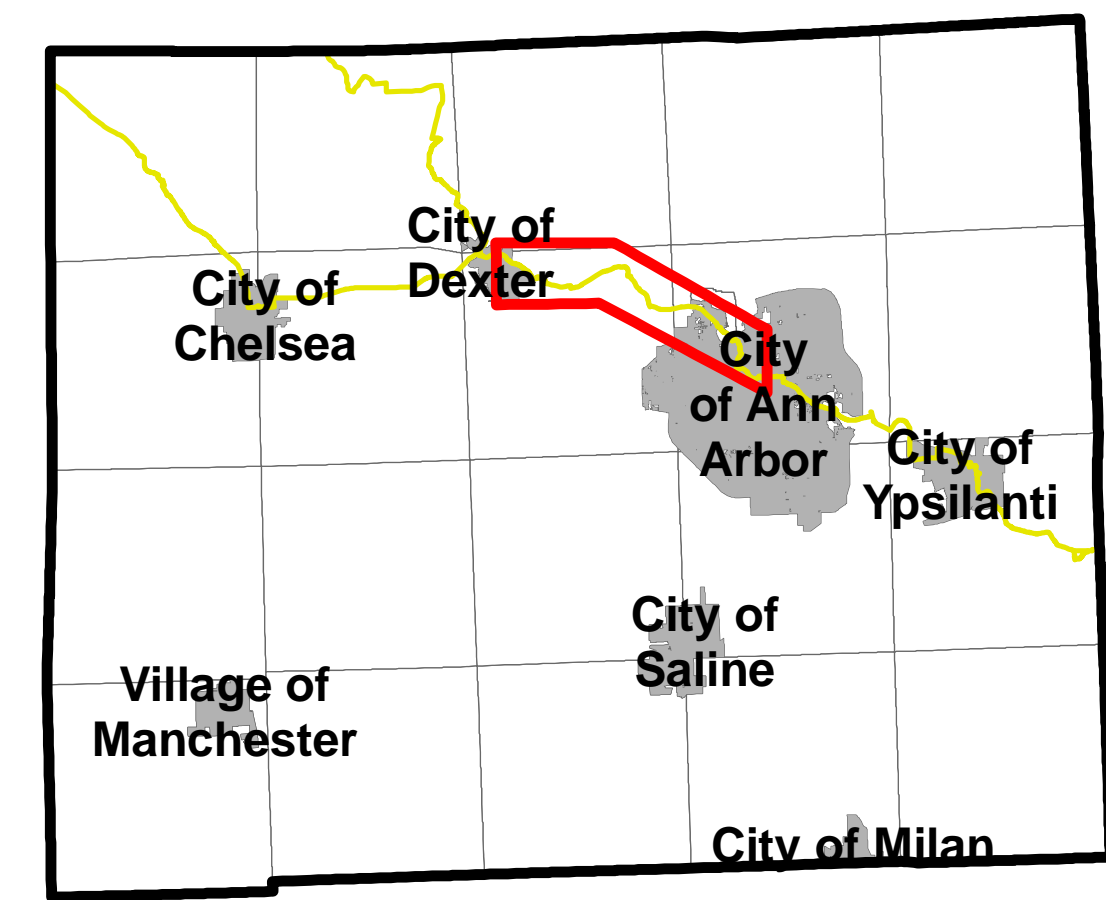

Washtenaw County Location Map

Prepared by the Washtenaw County Parks & Recreation Commission

Data Source: Washtenaw County GIS September 2019