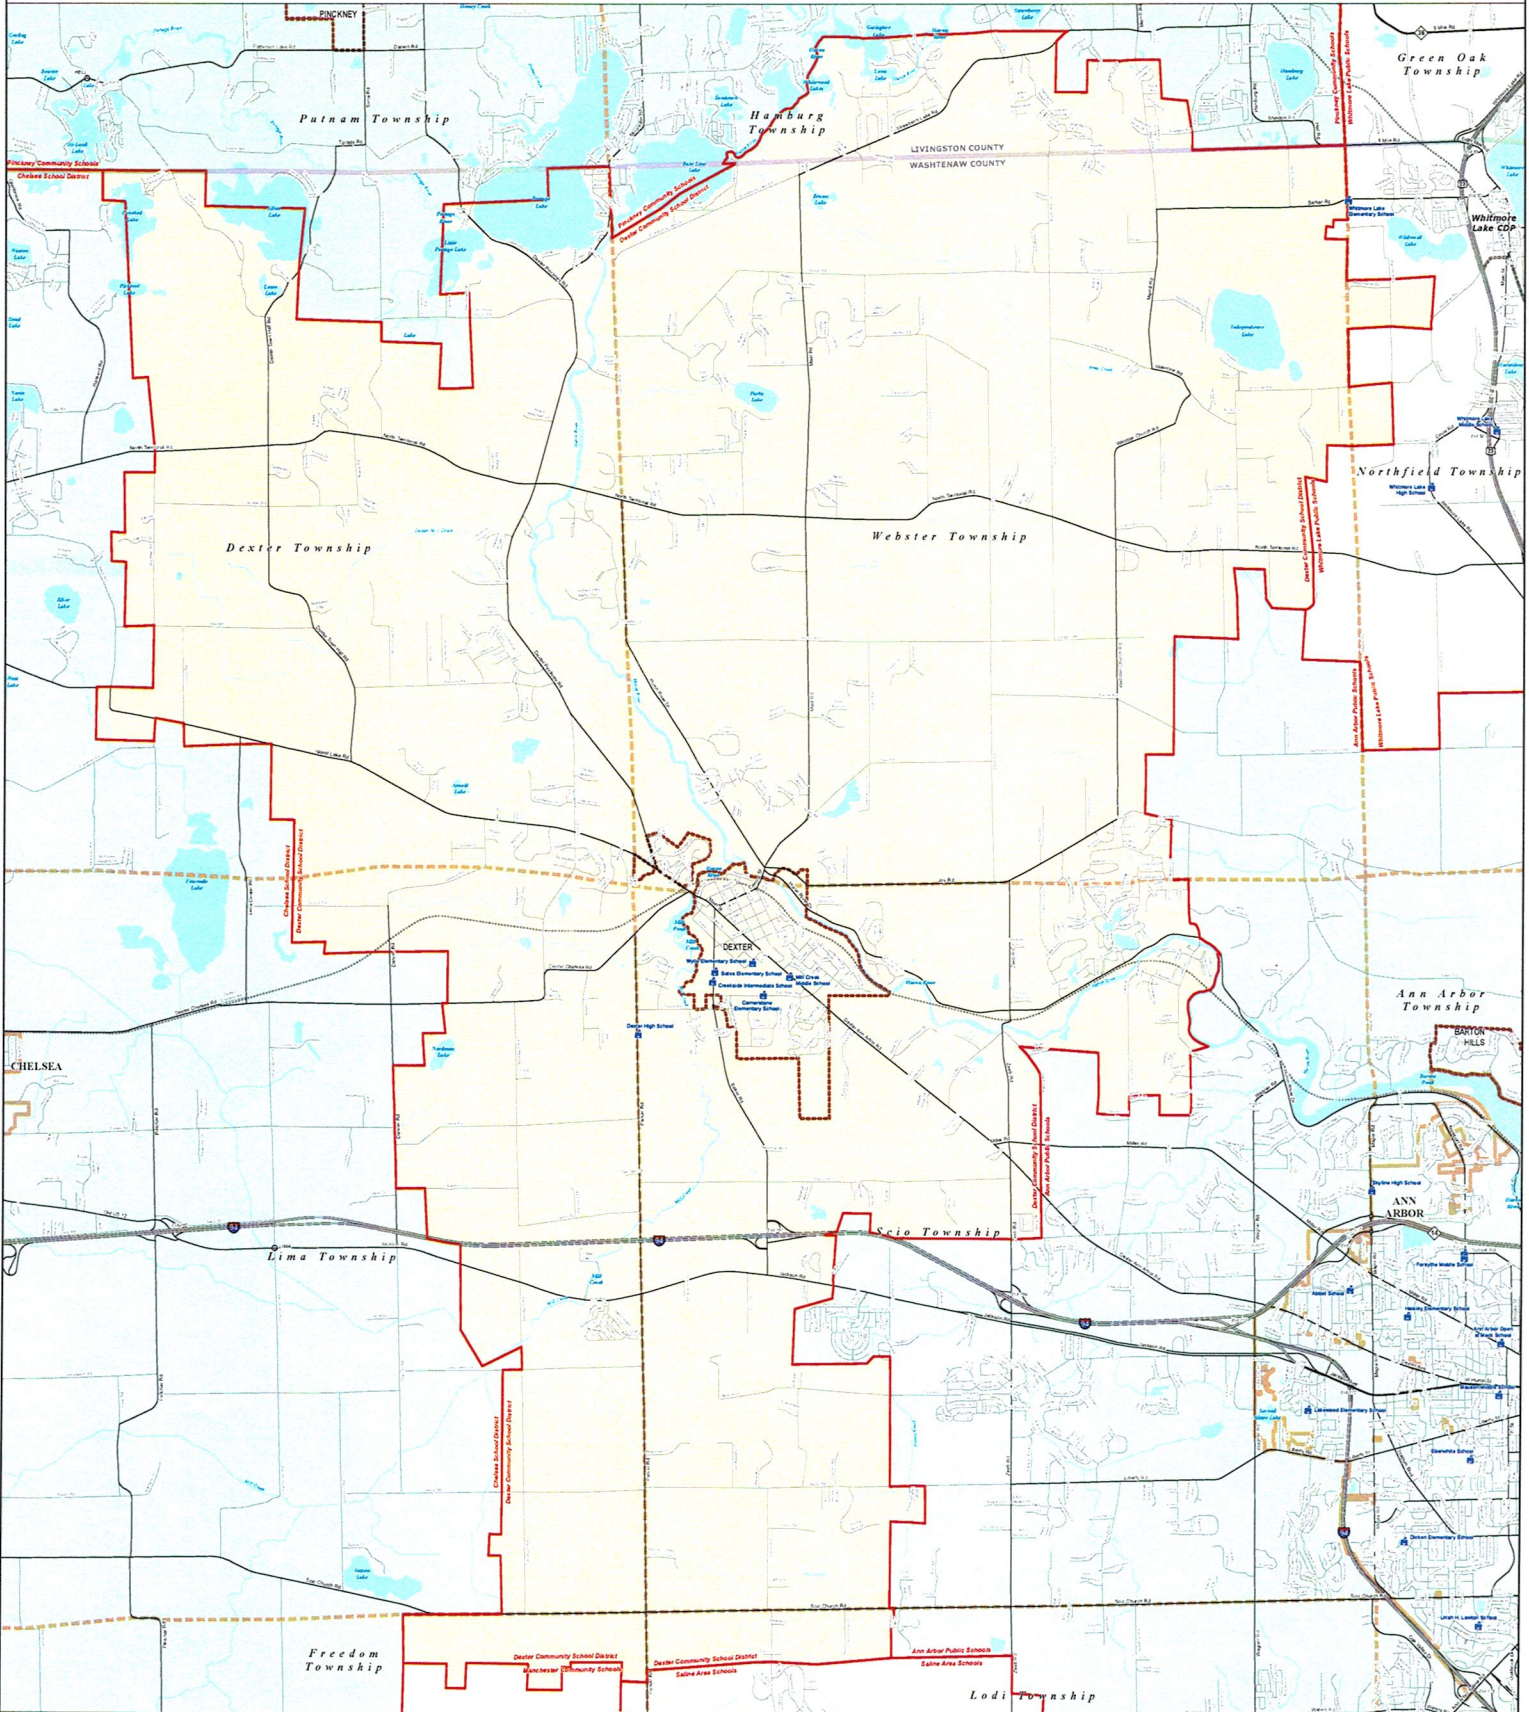

DEXTER COMMUNITY SCHOOL DISTRICT

Washtenaw ISD

0 0.25 0.5 Miles

All information presented on this publication is in the public domain and may be reproduced, reprinted, and redistributed as desired.

Legend	
	School District
	County
	City
	Township
	Village
	Census Designated Place
	Unincorporated Place
	School
	Freeway
	Highway
	Primary Road
	Local Road
	Railroad
	Water Feature
	River, Stream, or Oran