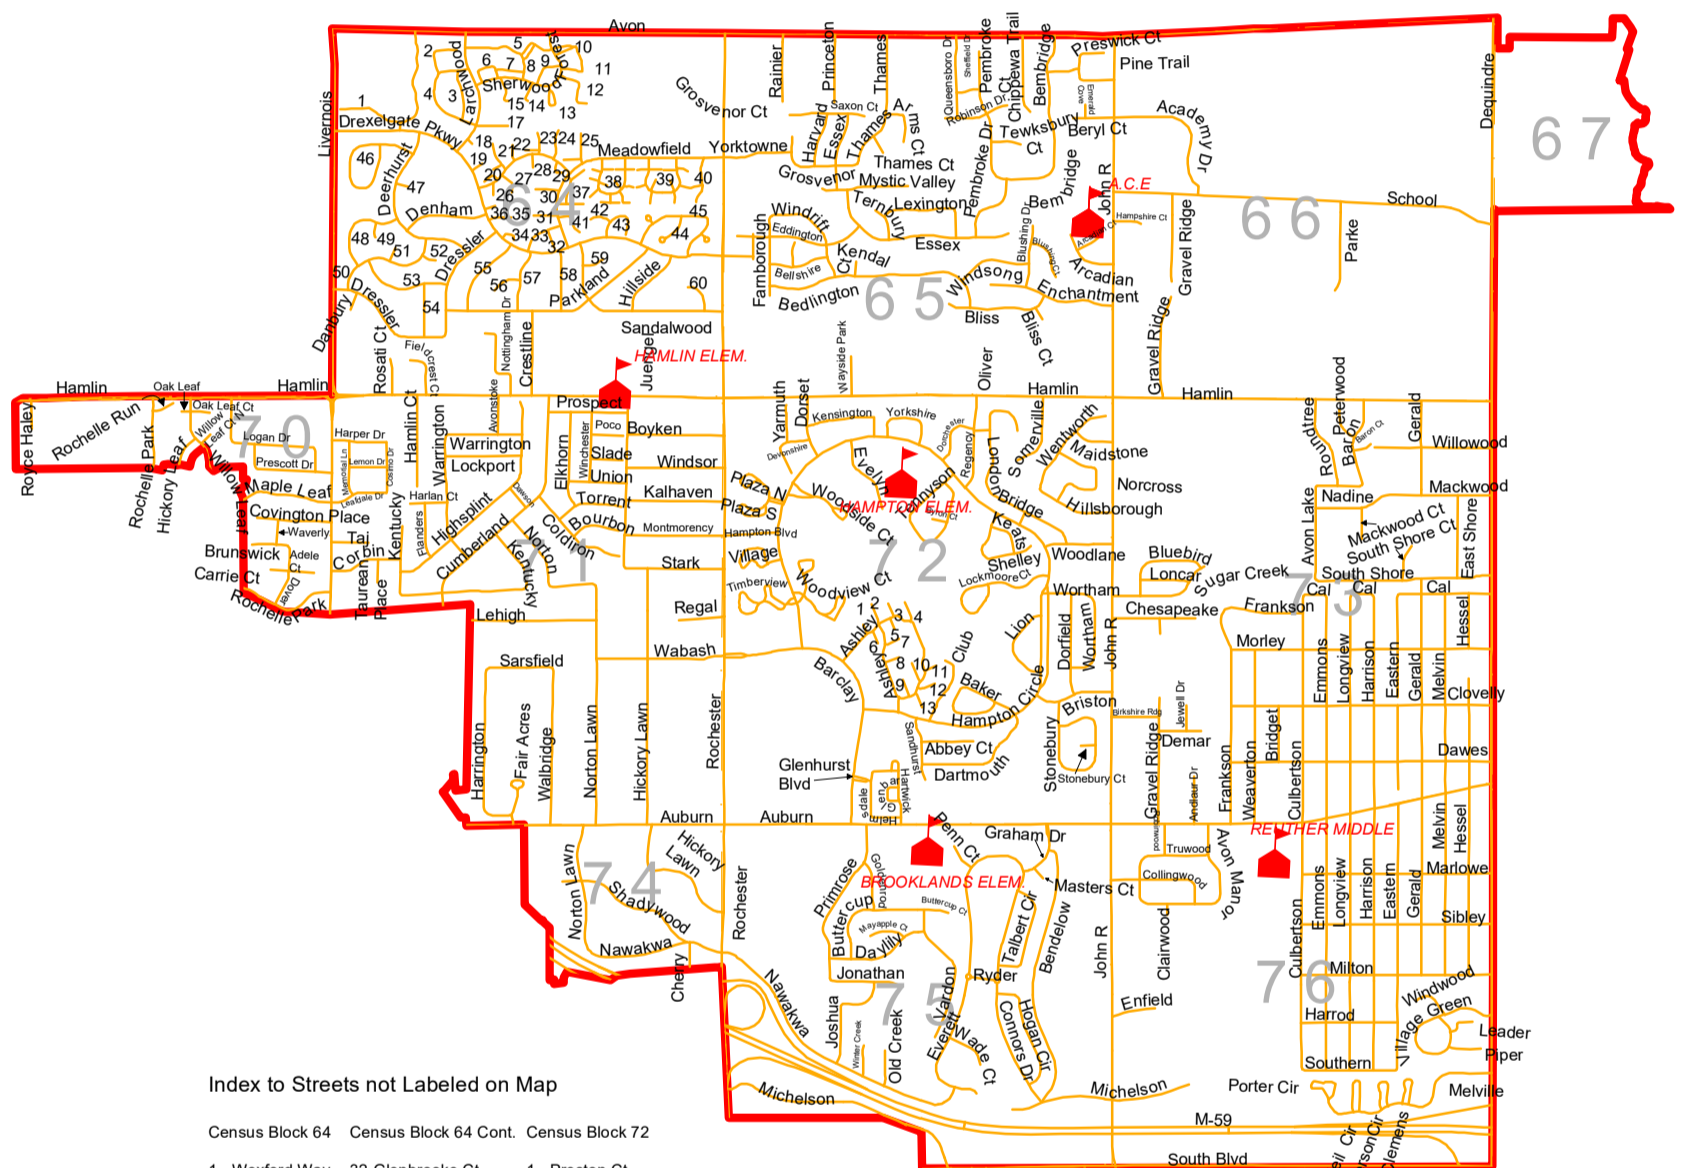

Reuther Middle School Boundary
 Rochester Community School District
 Updated January 2020

Index to Streets not Labeled on Map

Census Block 64	Census Block 64 Cont.	Census Block 72
1 - Wexford Way	32-Glenbrooke Ct	1 - Preston Ct
2 - Sylvan	33-Fielding	2 - Charing Ct
3 - Brians Way	34-Moreland Ct	3 - Camden Ct
4 - Oakridge	35-Marseille Ct	4 - Glasco Ct
5 - Northview	36-Memory	5 - Highgate Mews
6 - Southridge	37-Meadowside Ct	6 - Eton Ct
7 - Arbor	38-Meadowbridge	7 - Hamilton Ct
8 - Ridge Way	39-Meadowlane Cir	8 - Eastbridge Ct
9 - Sherwood Ct	40-Meadow Wood	9 - Oxford Ct
10-Glen Cir	41-Farmridge	10-Plymouth Ct
11-Sherwood	42-Huntington Ct	11-Cheshire Ct
12-Highpoint	43-Stonecrest	12-Harrow Ct
13- Southwood Ct	44-Glen Meadow Ct	13-Victoria Ct
14- Langdon Ct	45- Colony Dr	
15- Lafayette Ct	46-Dahlia	
17-Longfellow Ct	47-Deerhurst Ct	
18-Lyric Ct	48-Dickson	
19-Leupp Ct	49-Dumont Pl	
20-Lear Ct	50-Downhill	
21-Liberty Bell Ct	51-Darwin Pl	
22-Larson Ct	52-Dartford Pl	
23-Little Hill Ct	53-Dennett	
24-Lynhaven Ct	54-Morningside	
25-Lawnview Ct	55-Dancer	
26-Miniature Ct	56-Crestline Ct	
27-Marquette Ct	57-Crestline	
28-Medford Ct	58-Treeside	
29-Mercer Ct	59-Parkland Ct	
30-Mapleview Ct	60-Sandalwood Ct	
31-Magnolia Ct		