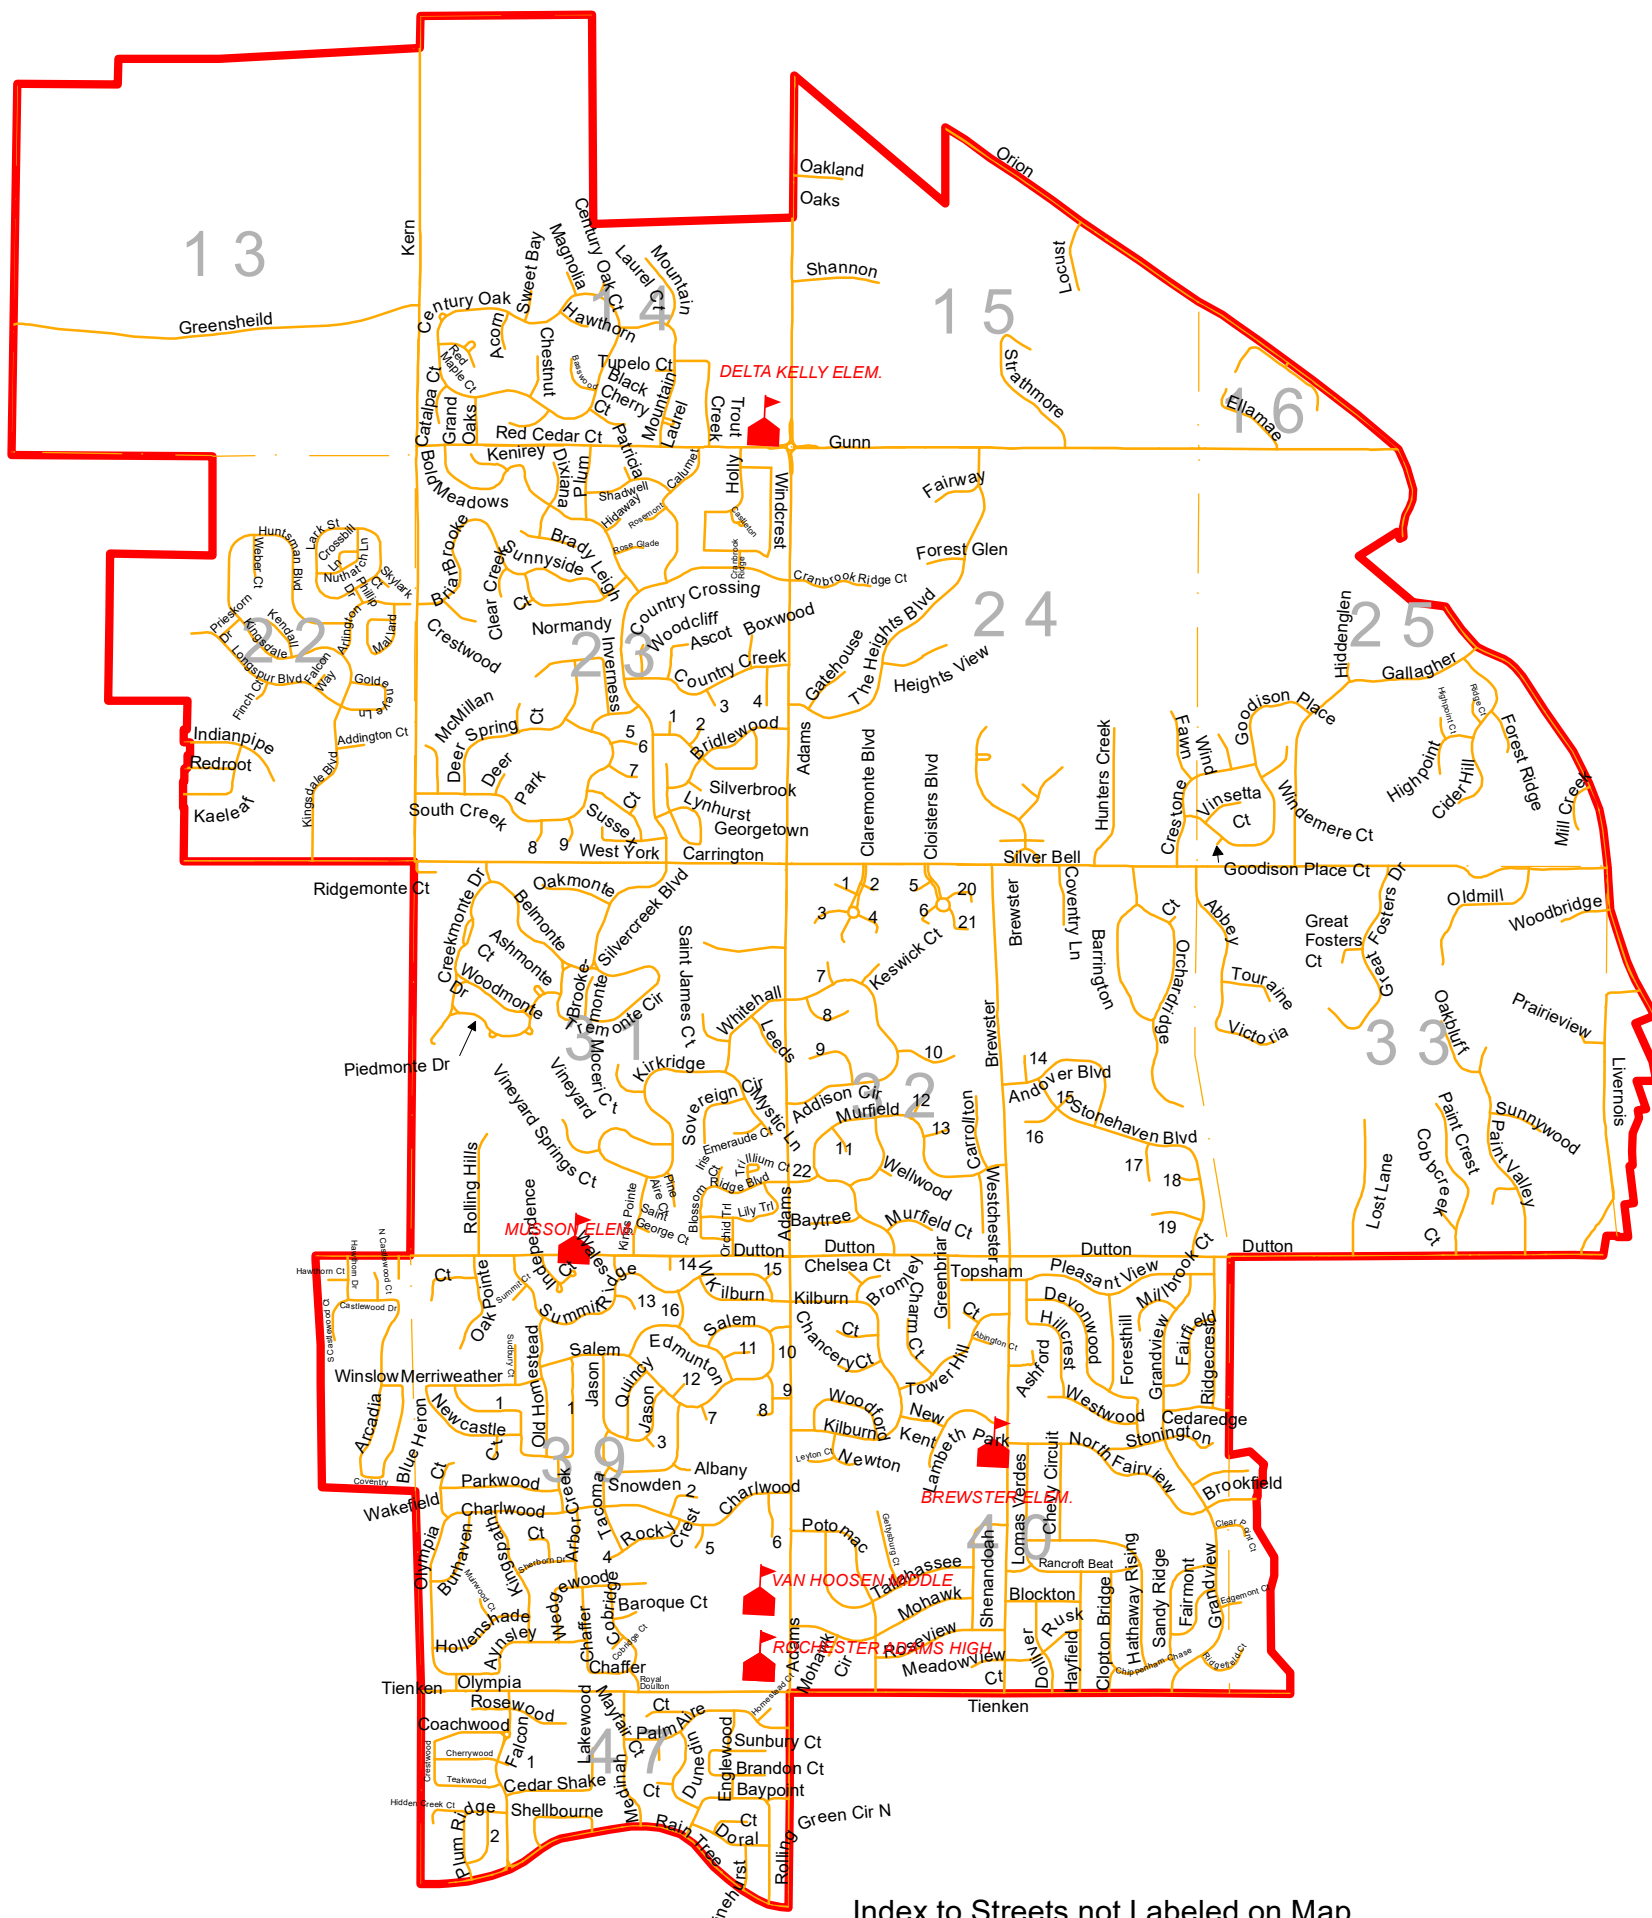

Van Hoosen Middle School Boundary
 Rochester Community School District
 Updated January 2020

Index to Streets not Labeled on Map

Census Block 23	Census Block 32	Census Block 39
1 - Covington Ct	1 - Hastings Ct	1 - Edinborough
2 - Amberwood Ct	2 - Antrim Ct	2 - Monica Ct
3 - Dunbar	3 - Birnam Ct	3 - Annchester Ct
4 - Chatford	4 - Castlemartin Ct	4 - Rocky Crest Ct
5 - Wyndam Ln	5 - Monarch Ct	5 - Michele Ct
6 - Wyndam Ct	6 - Newport Ct	6 - Whitehouse Ct
7 - Bonnie Brook	7 - Carlisle Ct	7 - Salem Ct
8 - Manchester	8 - Ambleside Ct	8 - Burlington Ct
9 - Lexington	9 - Croftshire Ct	9 - Burlington
	10-Ashburton Ct	10-Saratoga
	11-Lochmoor Ct	11-Hartford Ct
Census Block 47	12-Ledgewood Ct	12-Snowden Ct
1 - Cherrywood Ct	13-Shore Brook Ct	13-Holiday Ct
2 - Middlebury	14-Armadale Ct	14-Heritage Hills Ct
	15-Skye Ct	15-Eastpointe Ct
	16-Selkirk Ct	16-McCormick
	17-Birkenhills Ct	
	18-Stirling Ct	
	19-Aberdeen Ct	
	20-Stoneykirk Ct	
	21-Summerlin Ct	
	22-Lancewood	