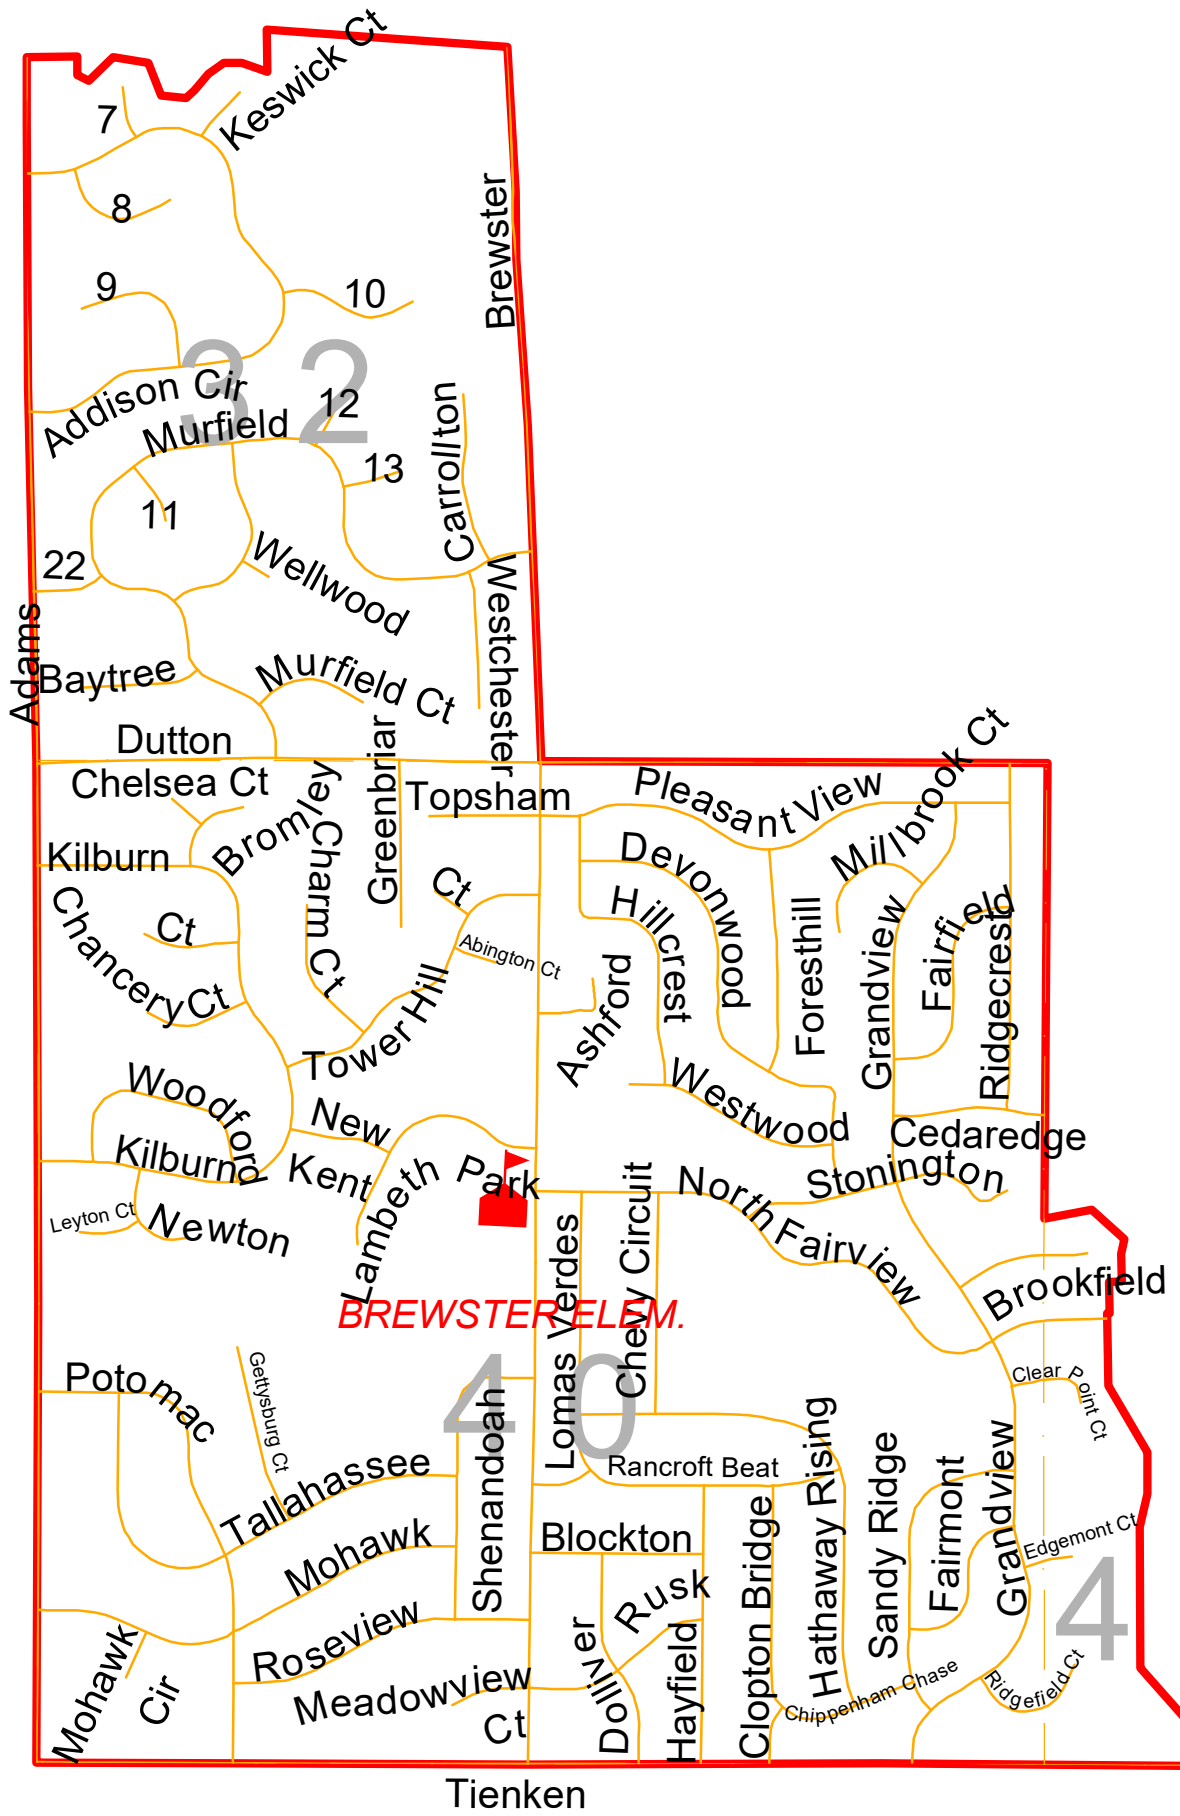

Brewster Elementary School Boundary  
 Rochester Community School District  
 Updated January 2020

**Index to Streets not Labeled on Map**

Census Block 32

- 7 - Carlisle Ct
- 8 - Ambleside Ct
- 9 - Croftshire Ct
- 10 - Ashburton Ct
- 11 - Lochmoor Ct
- 12 - Ledgewood Ct
- 13 - Shore Brook Ct
- 22 - Lancewood