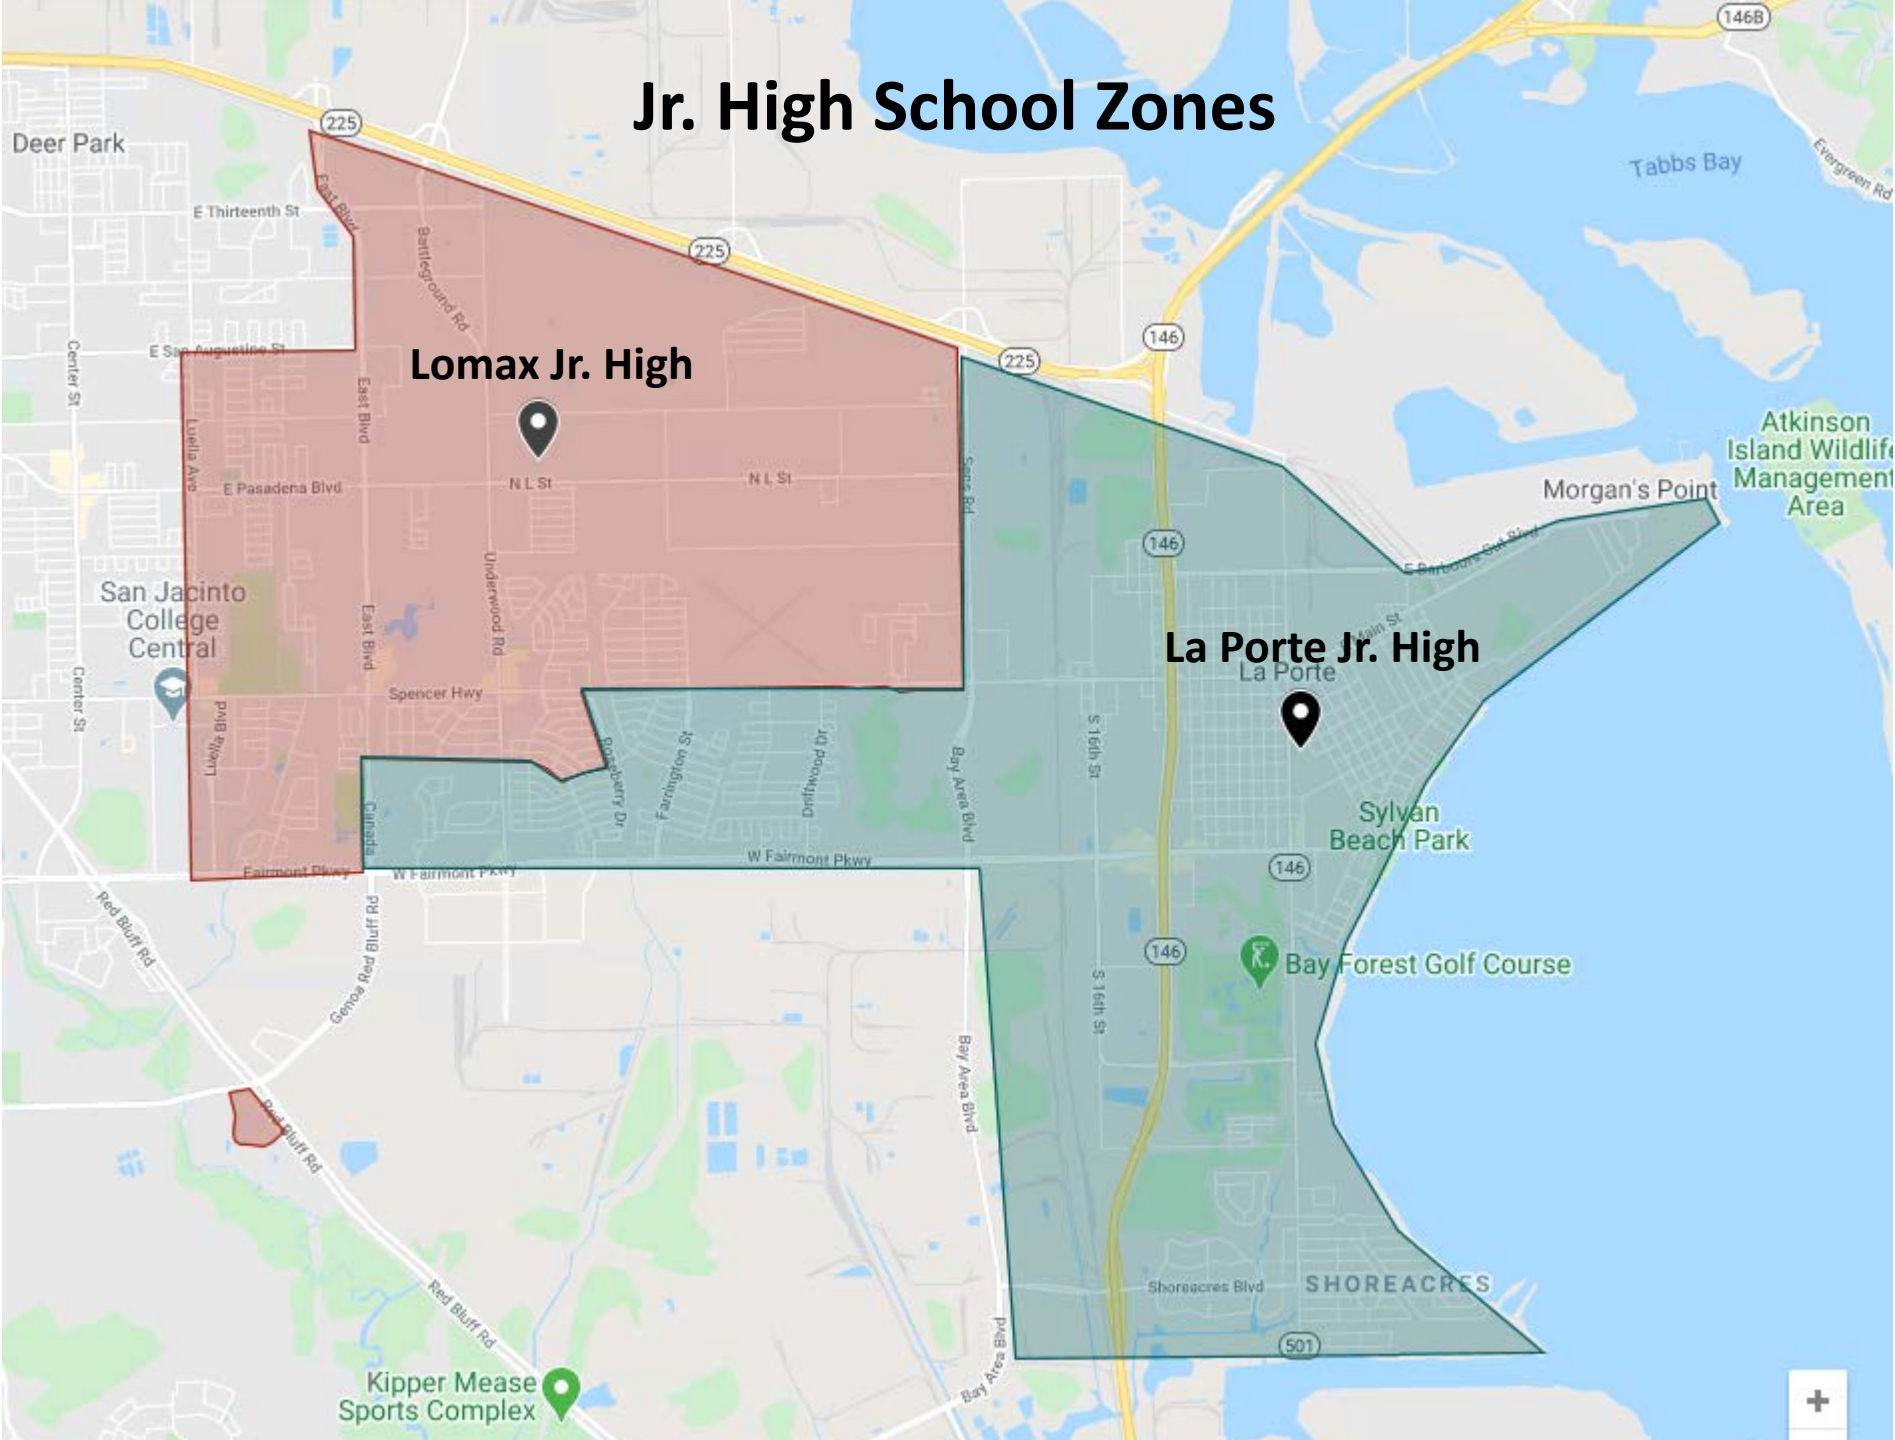

# Jr. High School Zones

**Lomax Jr. High**

**La Porte Jr. High**

Deer Park

Tabbs Bay

San Jacinto  
College  
Central

Atkinson  
Island Wildlife  
Management  
Area

Sylvan  
Beach Park

Bay Forest Golf Course

Kipper Mease  
Sports Complex

SHOREACRES