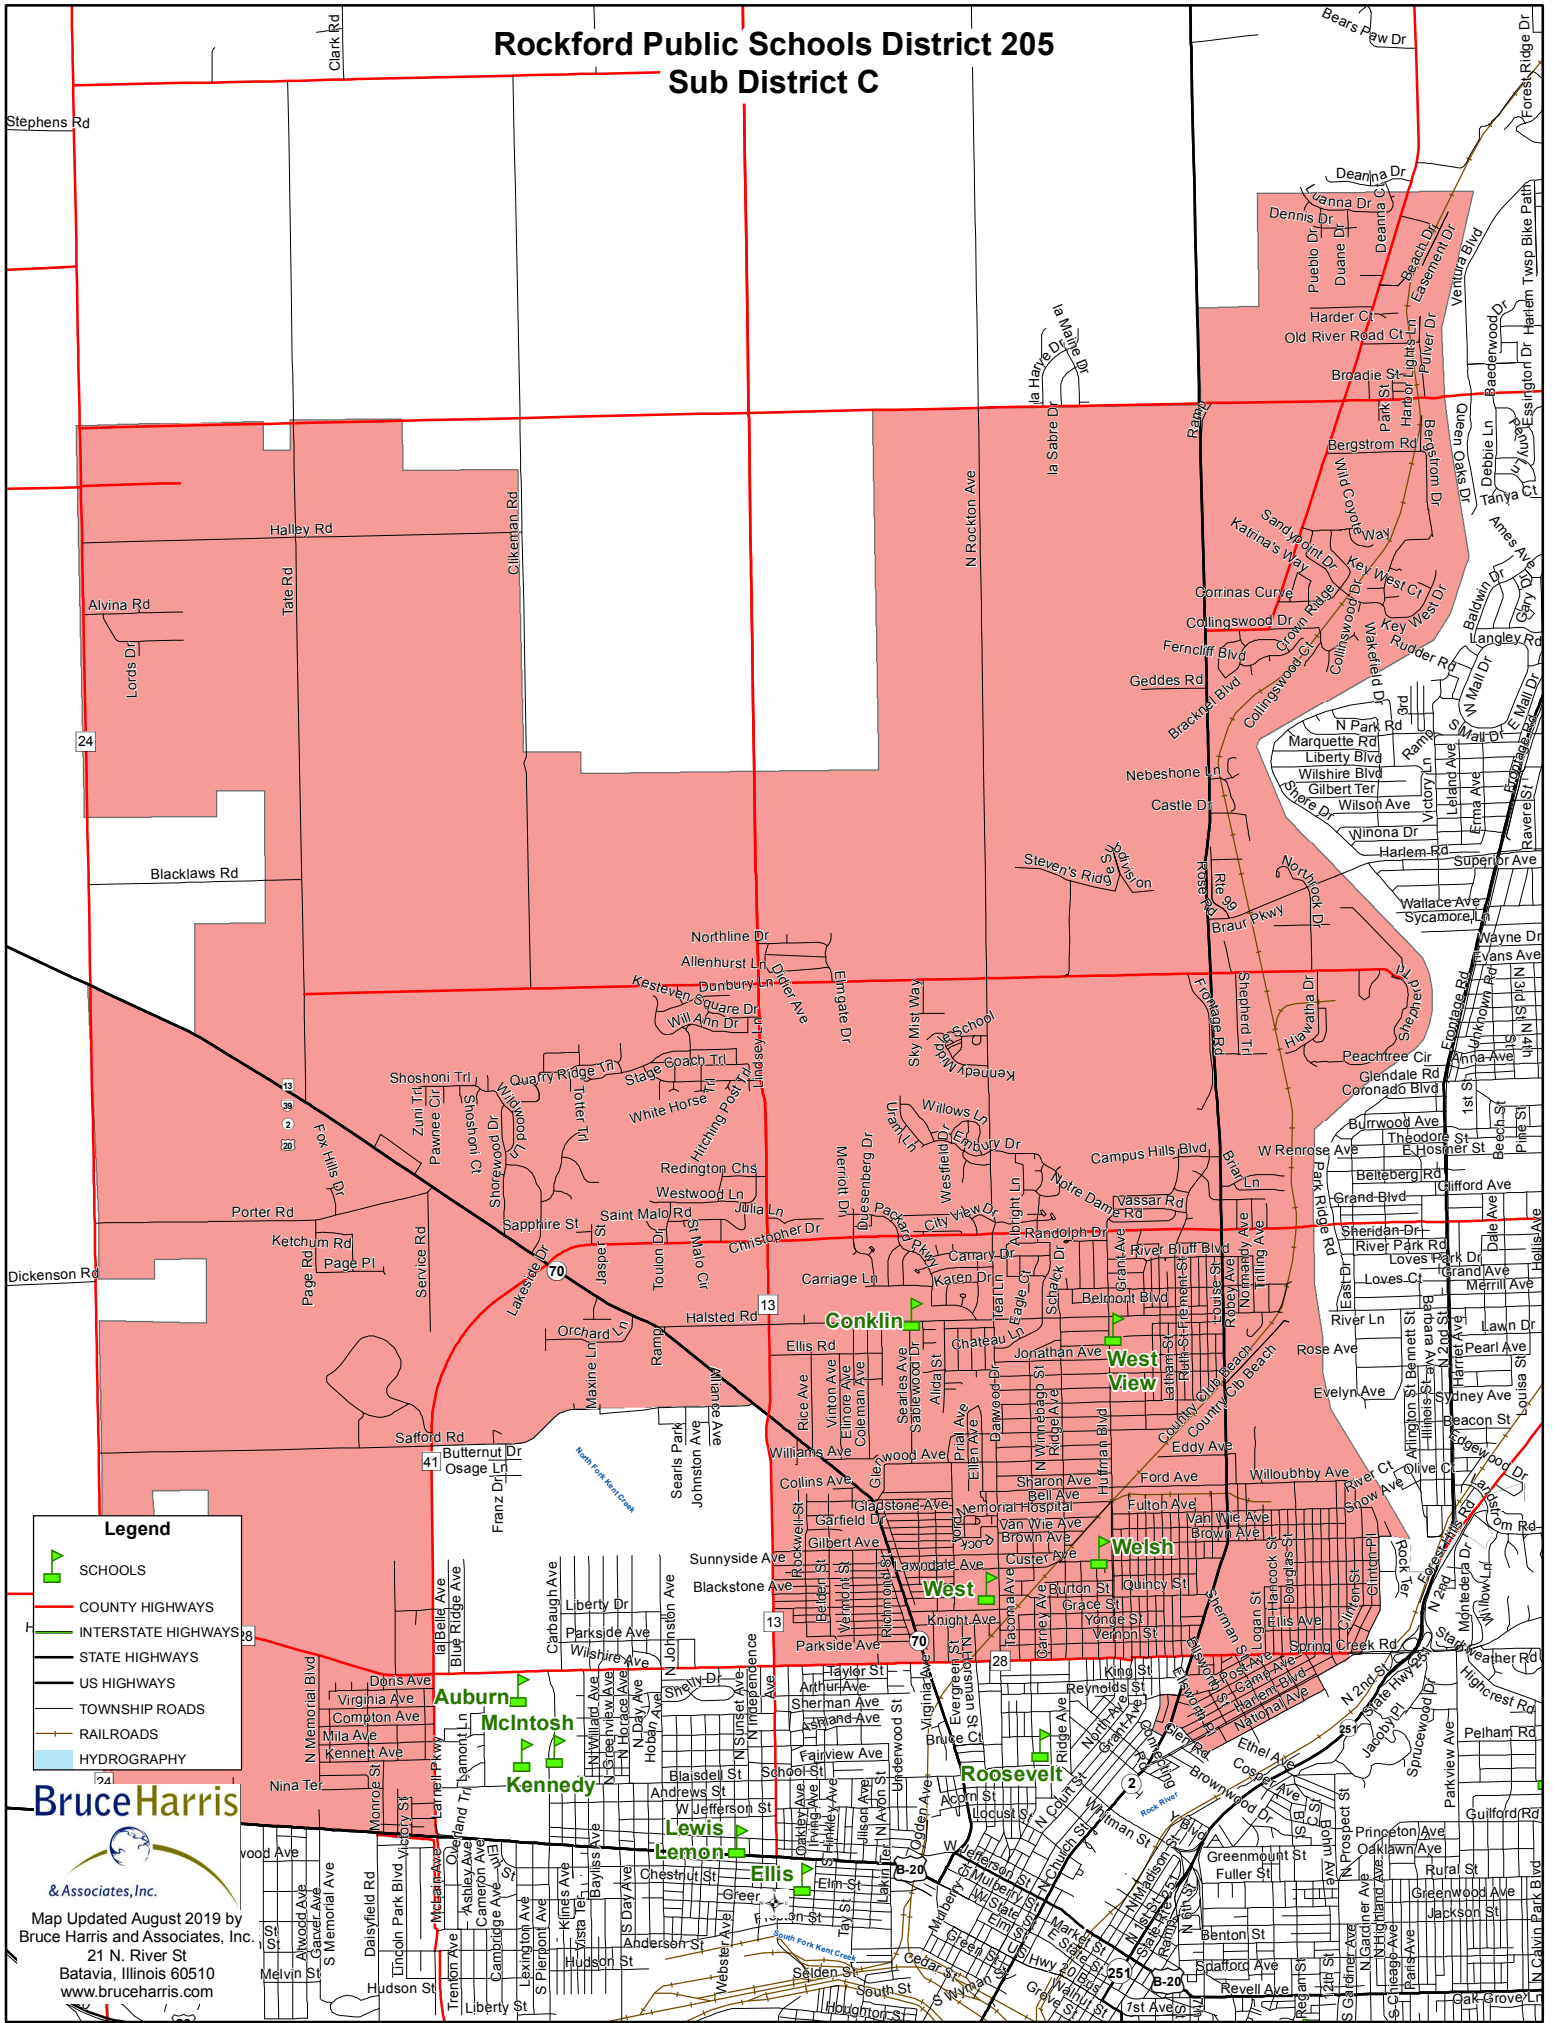

Rockford Public Schools District 205 Sub District C

- Legend**
- ▲ SCHOOLS
 - COUNTY HIGHWAYS
 - INTERSTATE HIGHWAYS
 - STATE HIGHWAYS
 - US HIGHWAYS
 - TOWNSHIP ROADS
 - RAILROADS
 - HYDROGRAPHY

Bruce Harris
& Associates, Inc.

Map Updated August 2019 by
Bruce Harris and Associates, Inc.
21 N. River St
Batavia, Illinois 60510
www.bruceharris.com