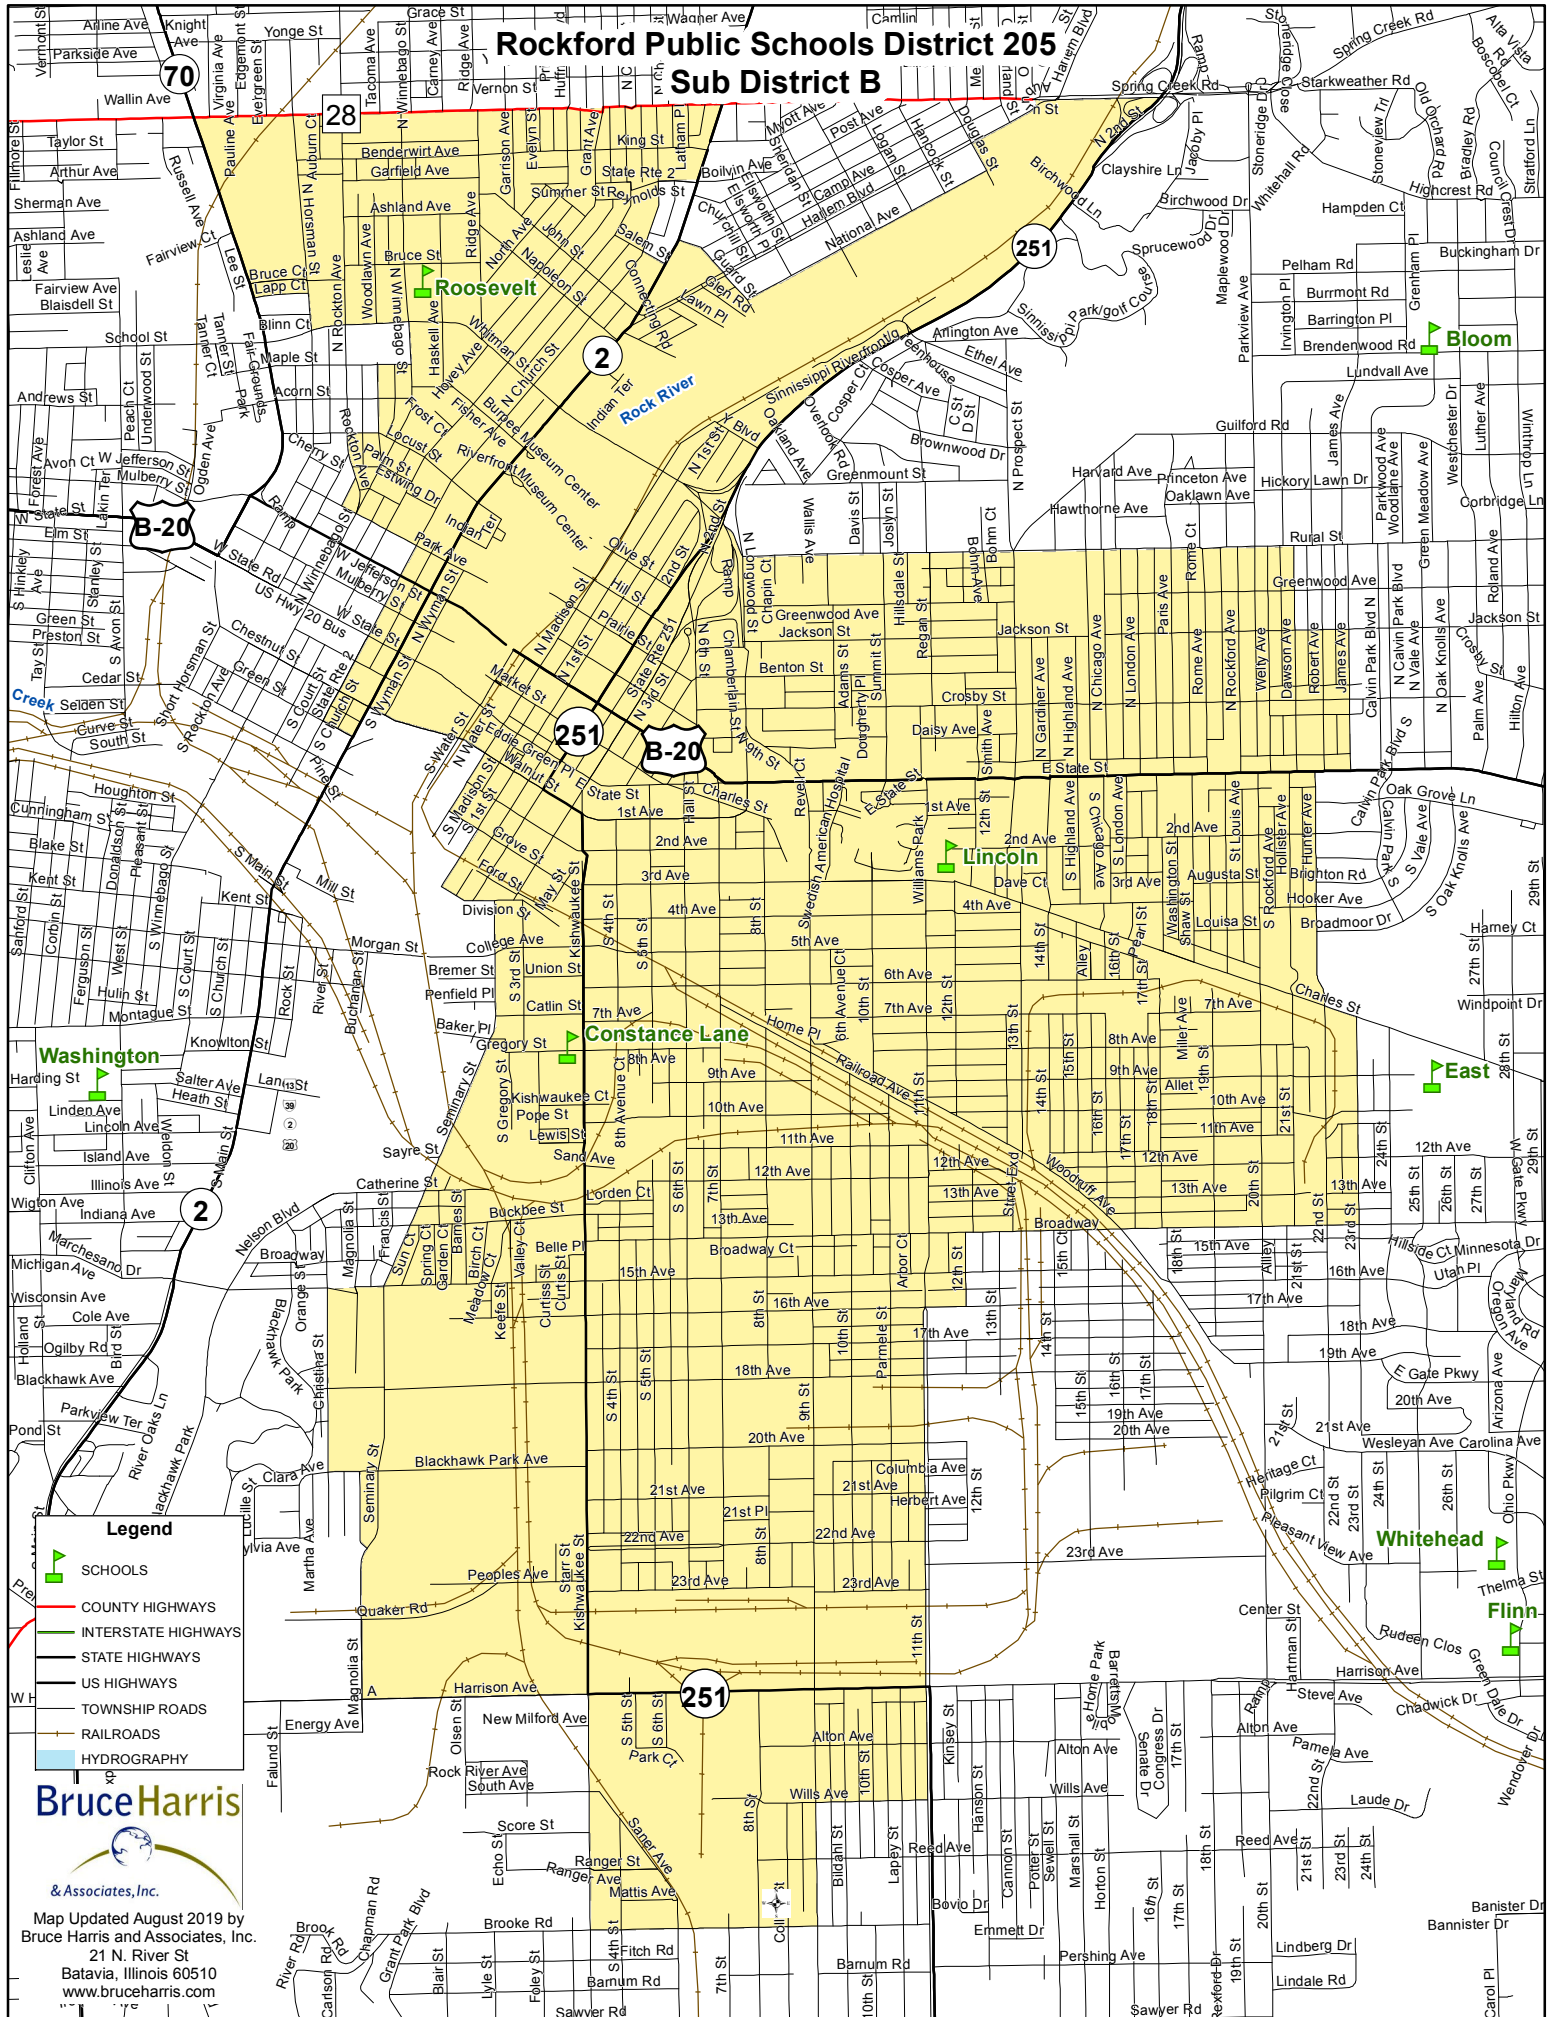

# Rockford Public Schools District 205 Sub District B

- Legend**
- SCHOOLS
  - COUNTY HIGHWAYS
  - INTERSTATE HIGHWAYS
  - STATE HIGHWAYS
  - US HIGHWAYS
  - TOWNSHIP ROADS
  - RAILROADS
  - HYDROGRAPHY

**Bruce Harris**  
& Associates, Inc.  
Map Updated August 2019 by  
Bruce Harris and Associates, Inc.  
21 N. River St  
Batavia, Illinois 60510  
www.bruceharris.com