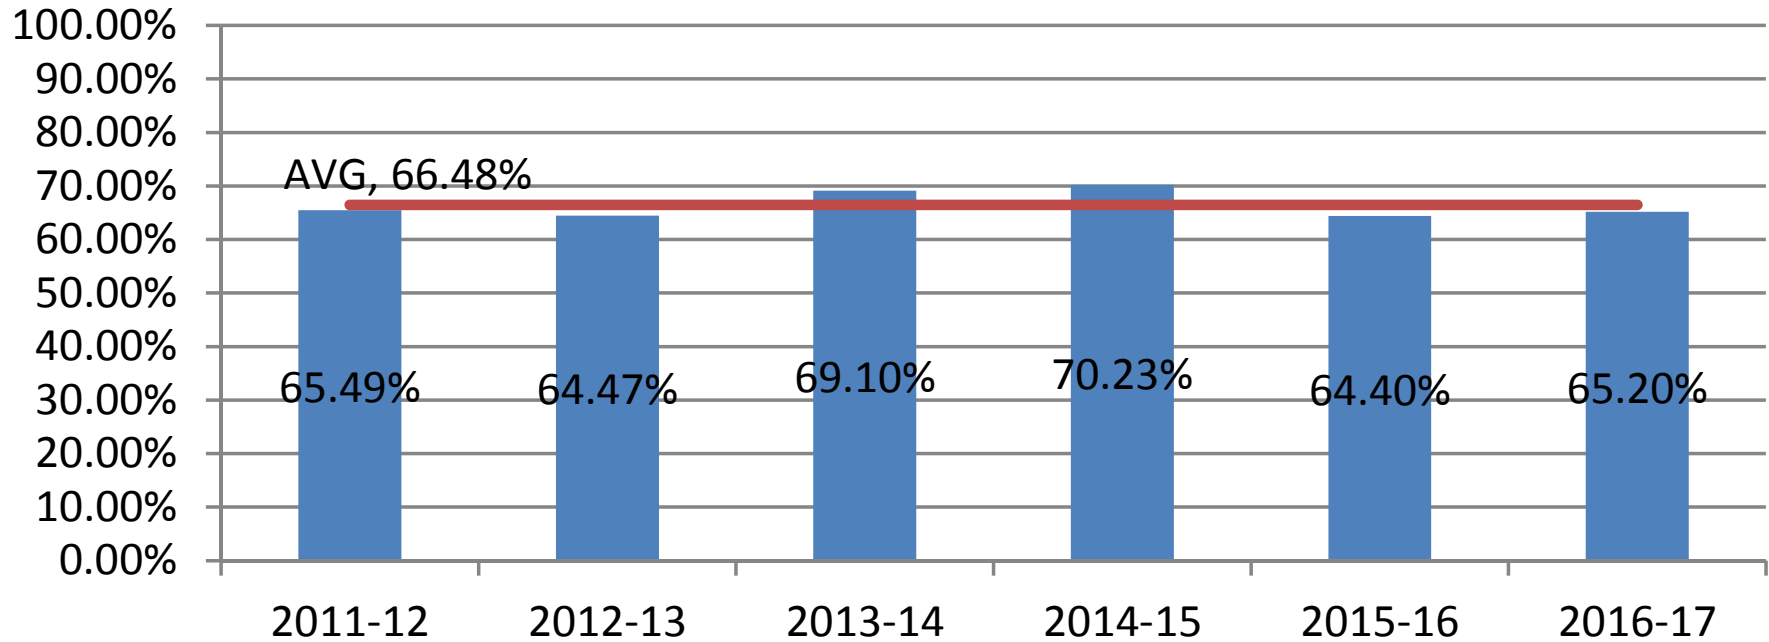

For Discussion Only

Osseo Area Schools FY2012 - FY2017 Elementary Classroom Capacity PreK - 6th Grade

Prepared for 9.19.16 Enrollment Capacity Management Advisory Committee
Updated for 11.14.16 Enrollment Capacity Management Advisory Committee