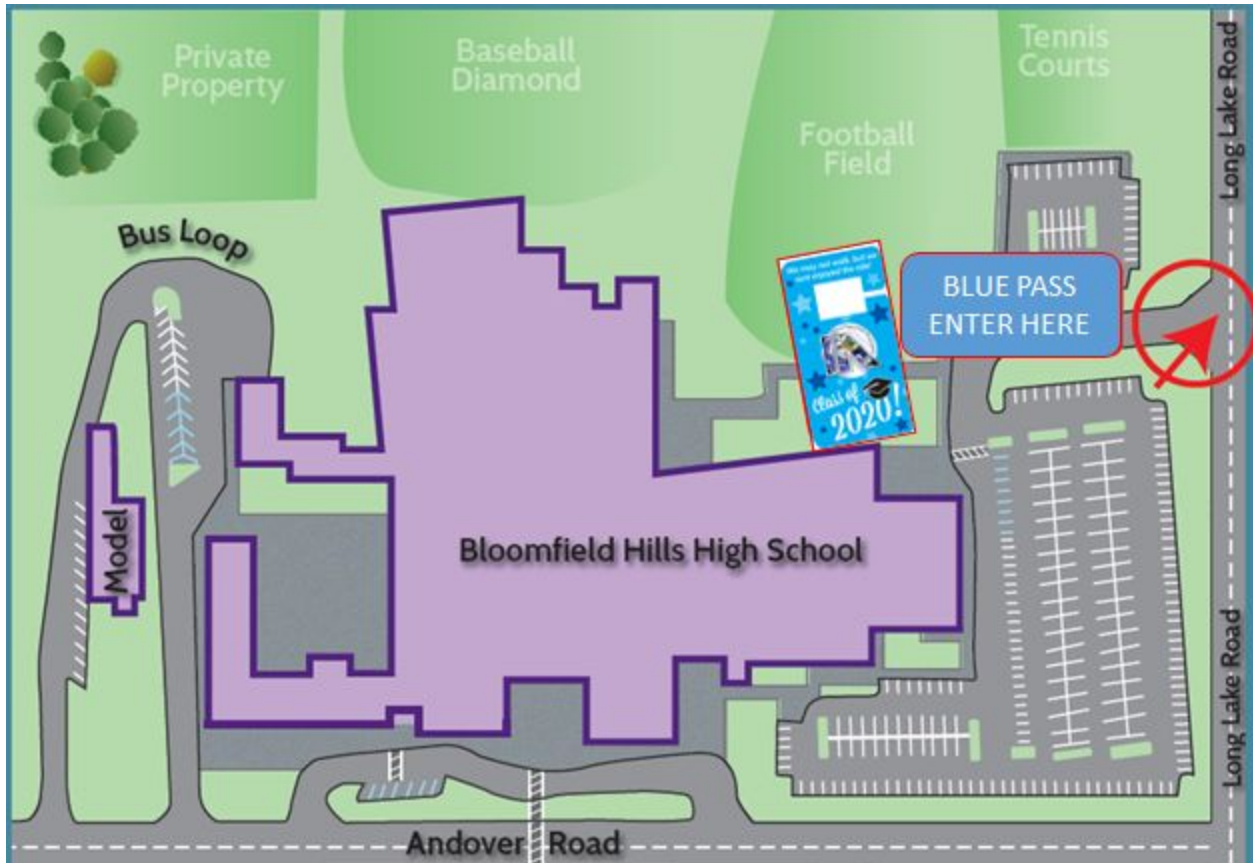

You **must have a valid parking pass** for admission into the lot.
Seniors who receive a **BLUE** parking pass will park in the North (Athletic Entrance) lot.
The entrance is located on Long Lake Road (west of Andover Road):

You **must have a valid parking pass** for admission into the lot.
Seniors who receive a **BLACK** parking pass will park in the East (Andover Road) lot.
Please enter the lot at the Dublin Road Entrance shown below: