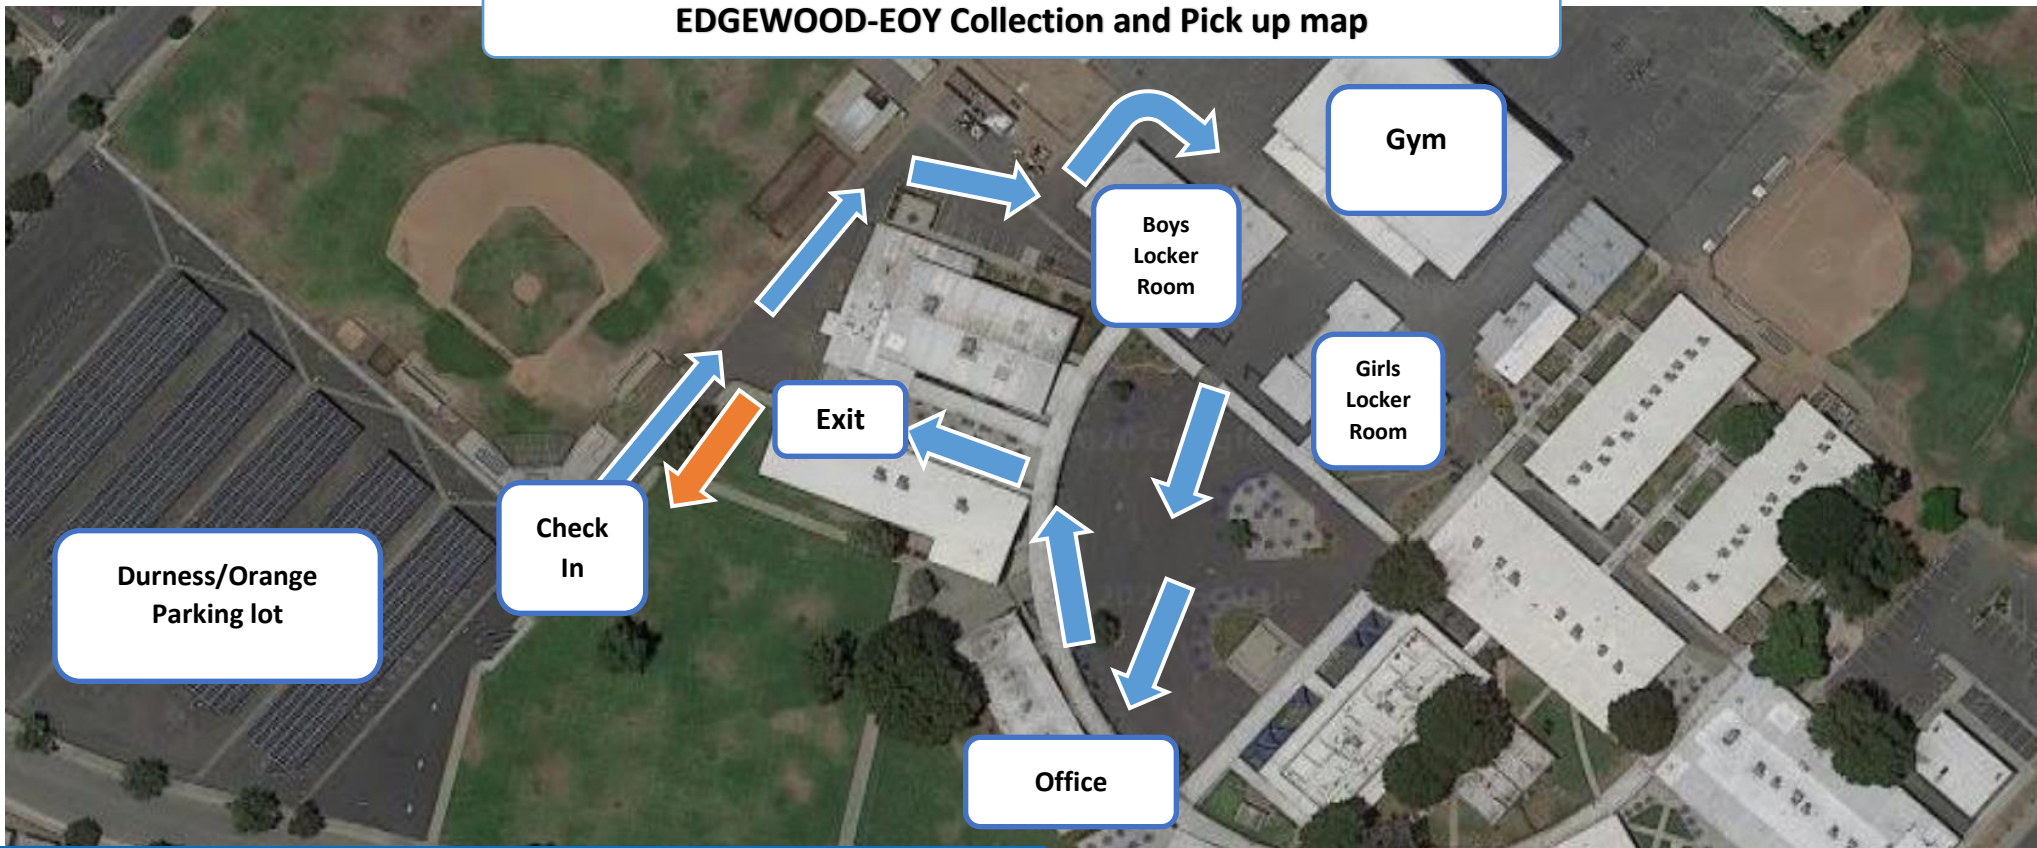

EDGEWOOD-EOY Collection and Pick up map

Dates/Times	Monday, June 1	Tuesday, June 2	Wednesday, June 3	Thursday, June 4	Friday, June 5	Monday, June 8	Tuesday, June 9
Grade Levels	Grade 8	Grade 6&7	Grade 10	Grade 12	Grade 9	Grade 11	Make Up
8:00-9:00 am	A-E	A-E	A-E	A-E	A-E	A-E	Any
10:00-11:00 am	F-K	F-K	F-K	F-K	F-K	F-K	Any
11:00-12:00 pm	L-Q	L-Q	L-Q	L-Q	L-Q	L-Q	Any
12:30-1:30 pm	R-T	R-T	R-T	R-T	R-T	R-T	Any
1:30-2:30 pm	U-Z	U-Z	U-Z	U-Z	U-Z	U-Z	Any