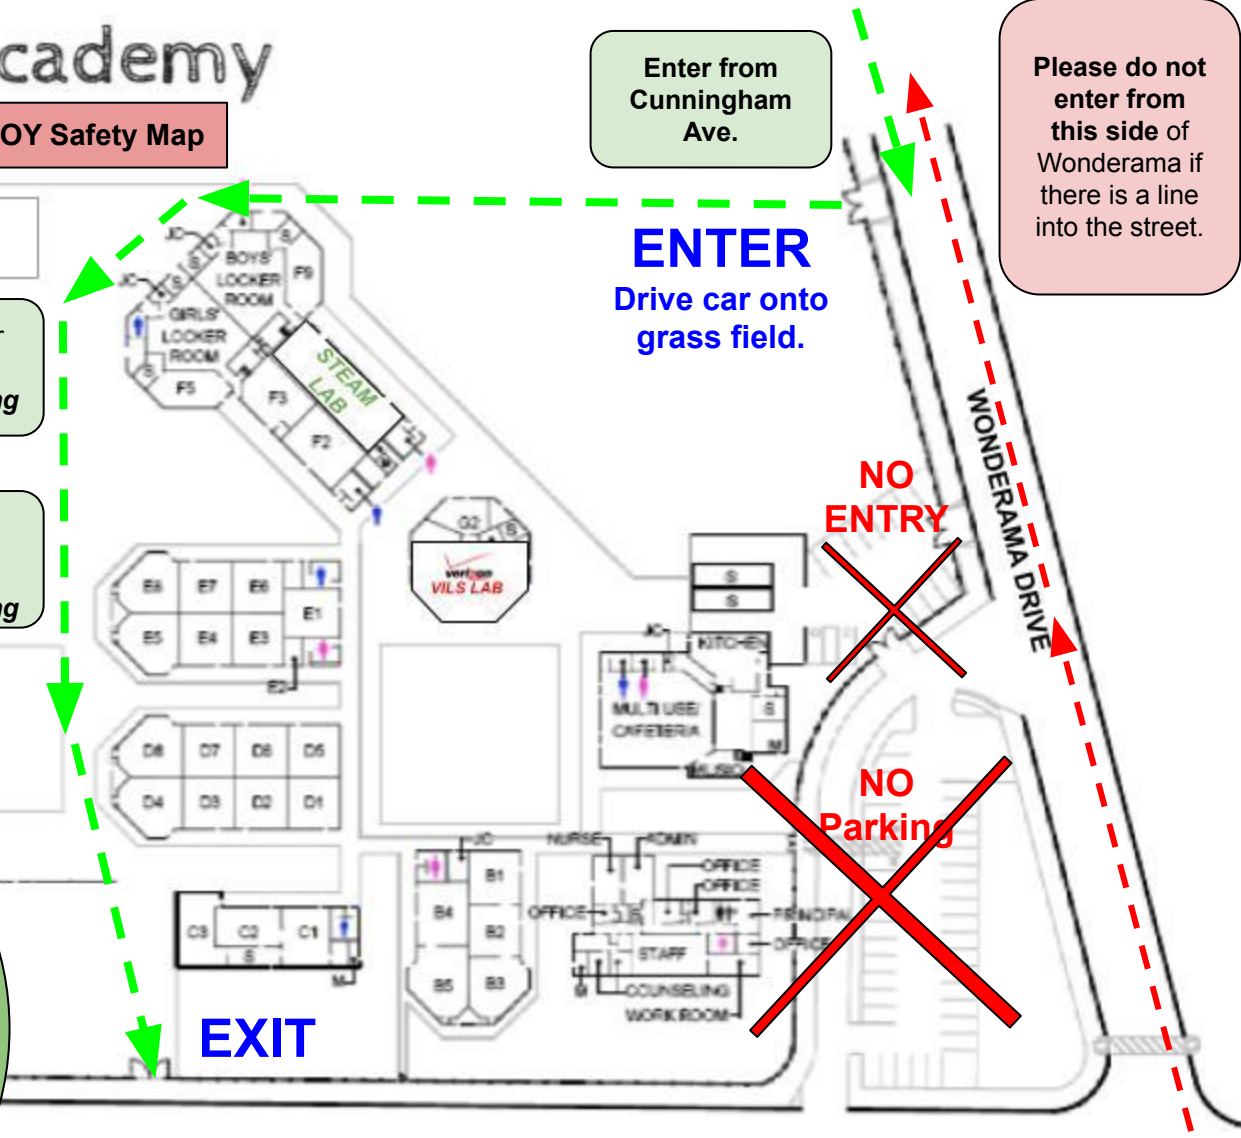

OcalaSTEAMAcademy

COVID19 Physical Distancing EOY Safety Map

PE, iPads & textbooks: Kindly, wait for staff to help you with **windows closed**. Please do **NOT** exit your vehicle. A staff will help you shortly.

PE Locker Retrieval **Parking**

iPad and Textbook Drop Off **Parking**

End of Year Map for:

- **8th grade** iPad drop off & certificate pickup (8th only)
- **All grades:** textbook return & PE locker collection (all grades)

Enter from Cunningham Ave.

Please do not enter from this side of Wonderama if there is a line into the street.