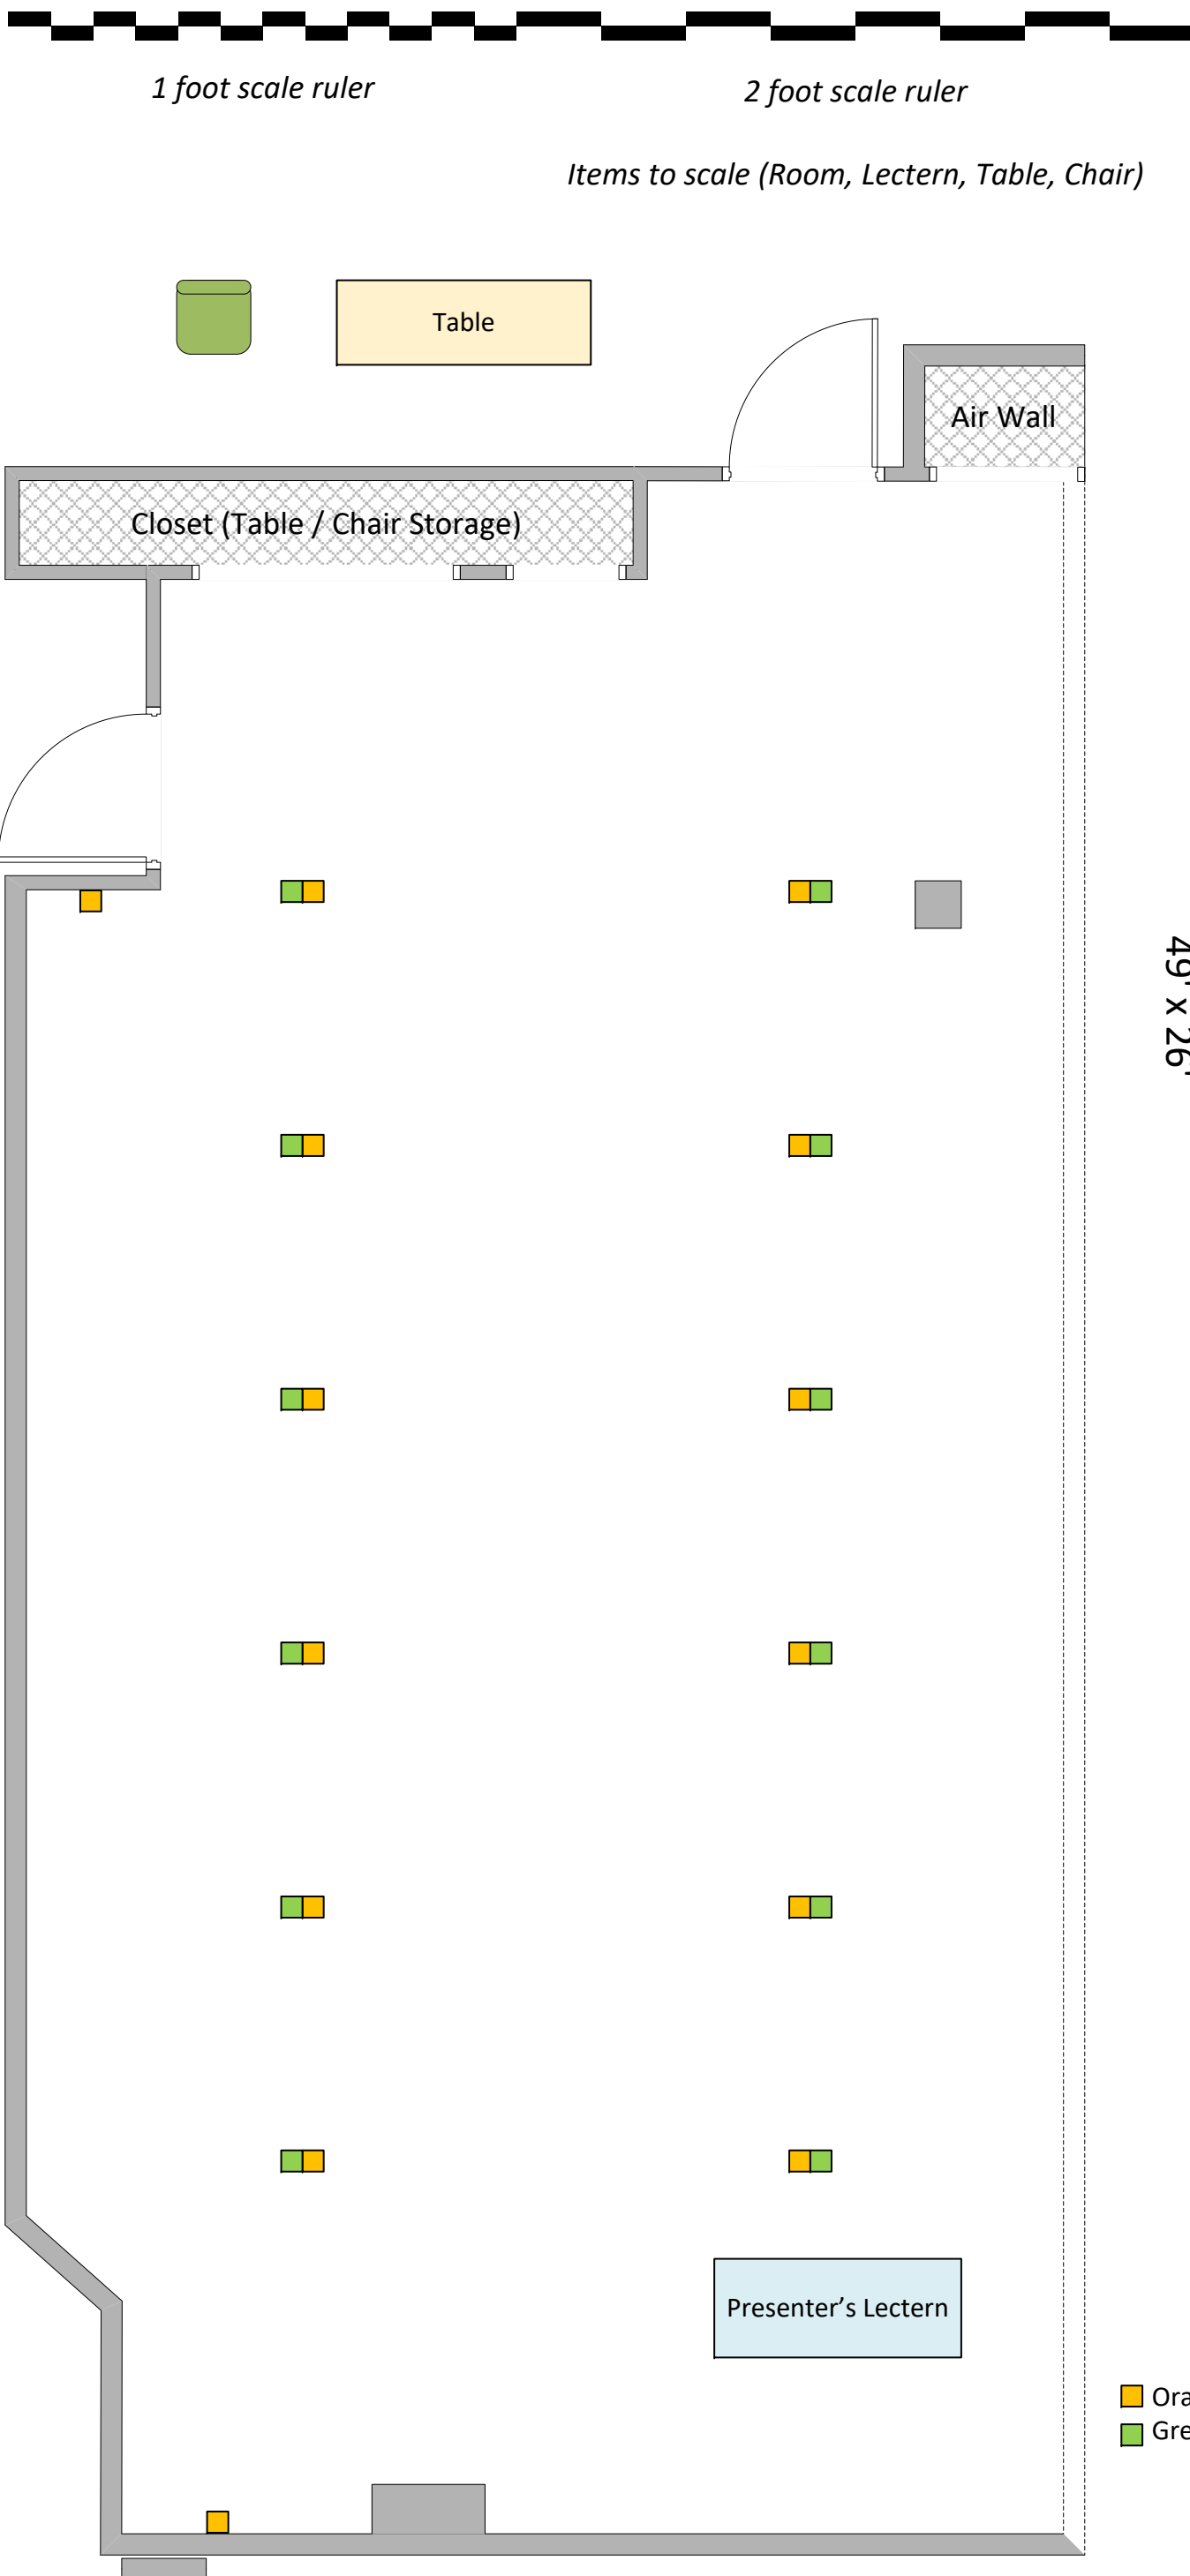

Room General Dimensions:
49' x 26'

Puget Sound ESD Conference Center

Room Diagrams

Duwamish

Room General Dimensions:
49' x 26'

- Orange: Outlet
- Green: Network Port

1 foot scale ruler

2 foot scale ruler

Items to scale (Room, Lectern, Table, Chair)

Puget Sound ESD Conference Center

Room Diagrams

Nisqually

Room General Dimensions:
49' x 26'

- Orange: Outlet
- Green: Network Port

Puget Sound ESD Conference Center

Room Diagrams **Puyallup**

2 foot scale ruler

1 foot scale ruler

Items to scale (Room, Lectern, Table, Chair)

Table

- Orange: Outlet
- Green: Network Port

Room General Dimensions:
48'-6" x 31'

Puget Sound ESD Conference Center

1 foot scale ruler

2 foot scale ruler

General Dimensions:

A-Side: 25' x 27'-6"

B-Side: 23' x 27'-6"

Items to scale (Room, Lectern, Table, Chair)

Table

Presenter's Lectern