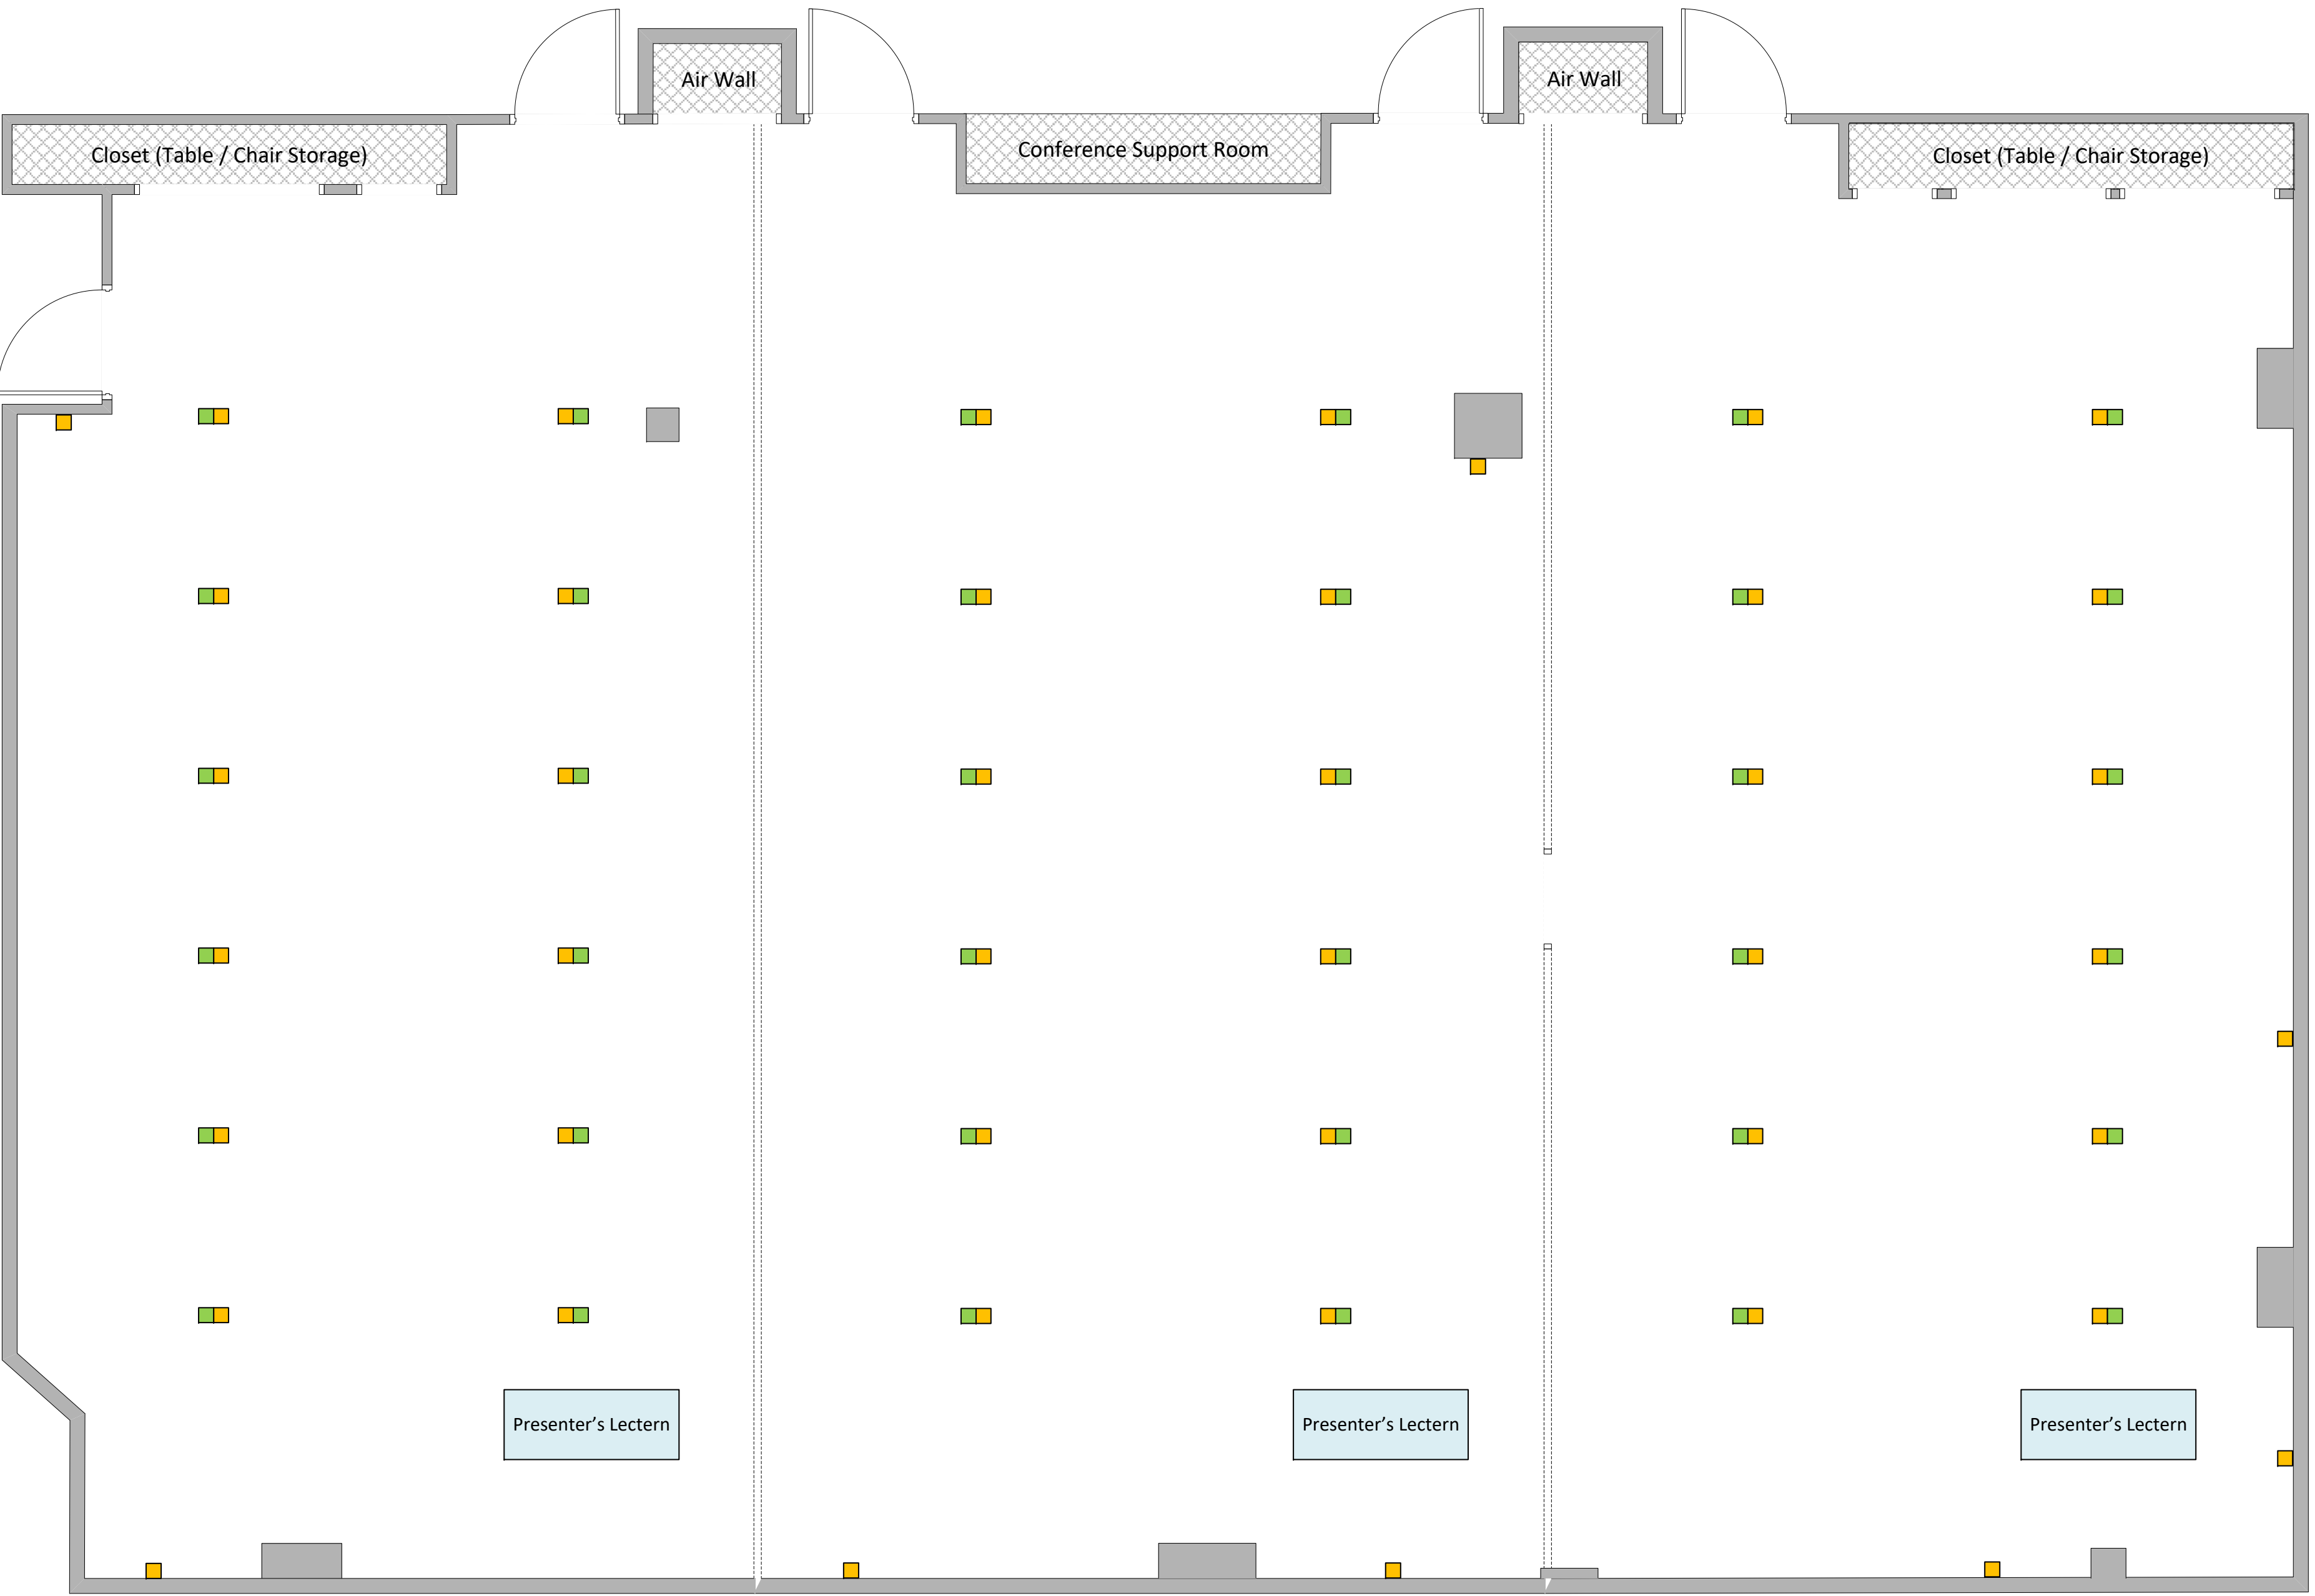

Puget Sound ESD Conference Center Room Diagrams

Cedar / Duwamish

Combined Room General Dimensions:
49' x 52'

Items to scale (Room, Lectern, Table, Chair)

Orange: Outlet
Green: Network Port

Cedar / Duwamish / Nisqually

Combined Room General Dimensions:
49' x 78'

1 foot scale ruler
2 foot scale ruler

-  Orange: Outlet
-  Green: Network Port

1 foot scale ruler

2 foot scale ruler

Items to scale (Room, Lectern, Table, Chair)

Combined Room General Dimensions:
49' x 52'

-  Orange: Outlet
-  Green: Network Port

Table

Presenter's Lectern

Presenter's Lectern

Puget Sound ESD Conference Center

Room Diagrams

Cedar

1 foot scale ruler

2 foot scale ruler

General Dimensions:

A-Side: 25' x 27'-6"

B-Side: 23' x 27'-6"

Items to scale (Room, Lectern, Table, Chair)

Table

Presenter's Lectern