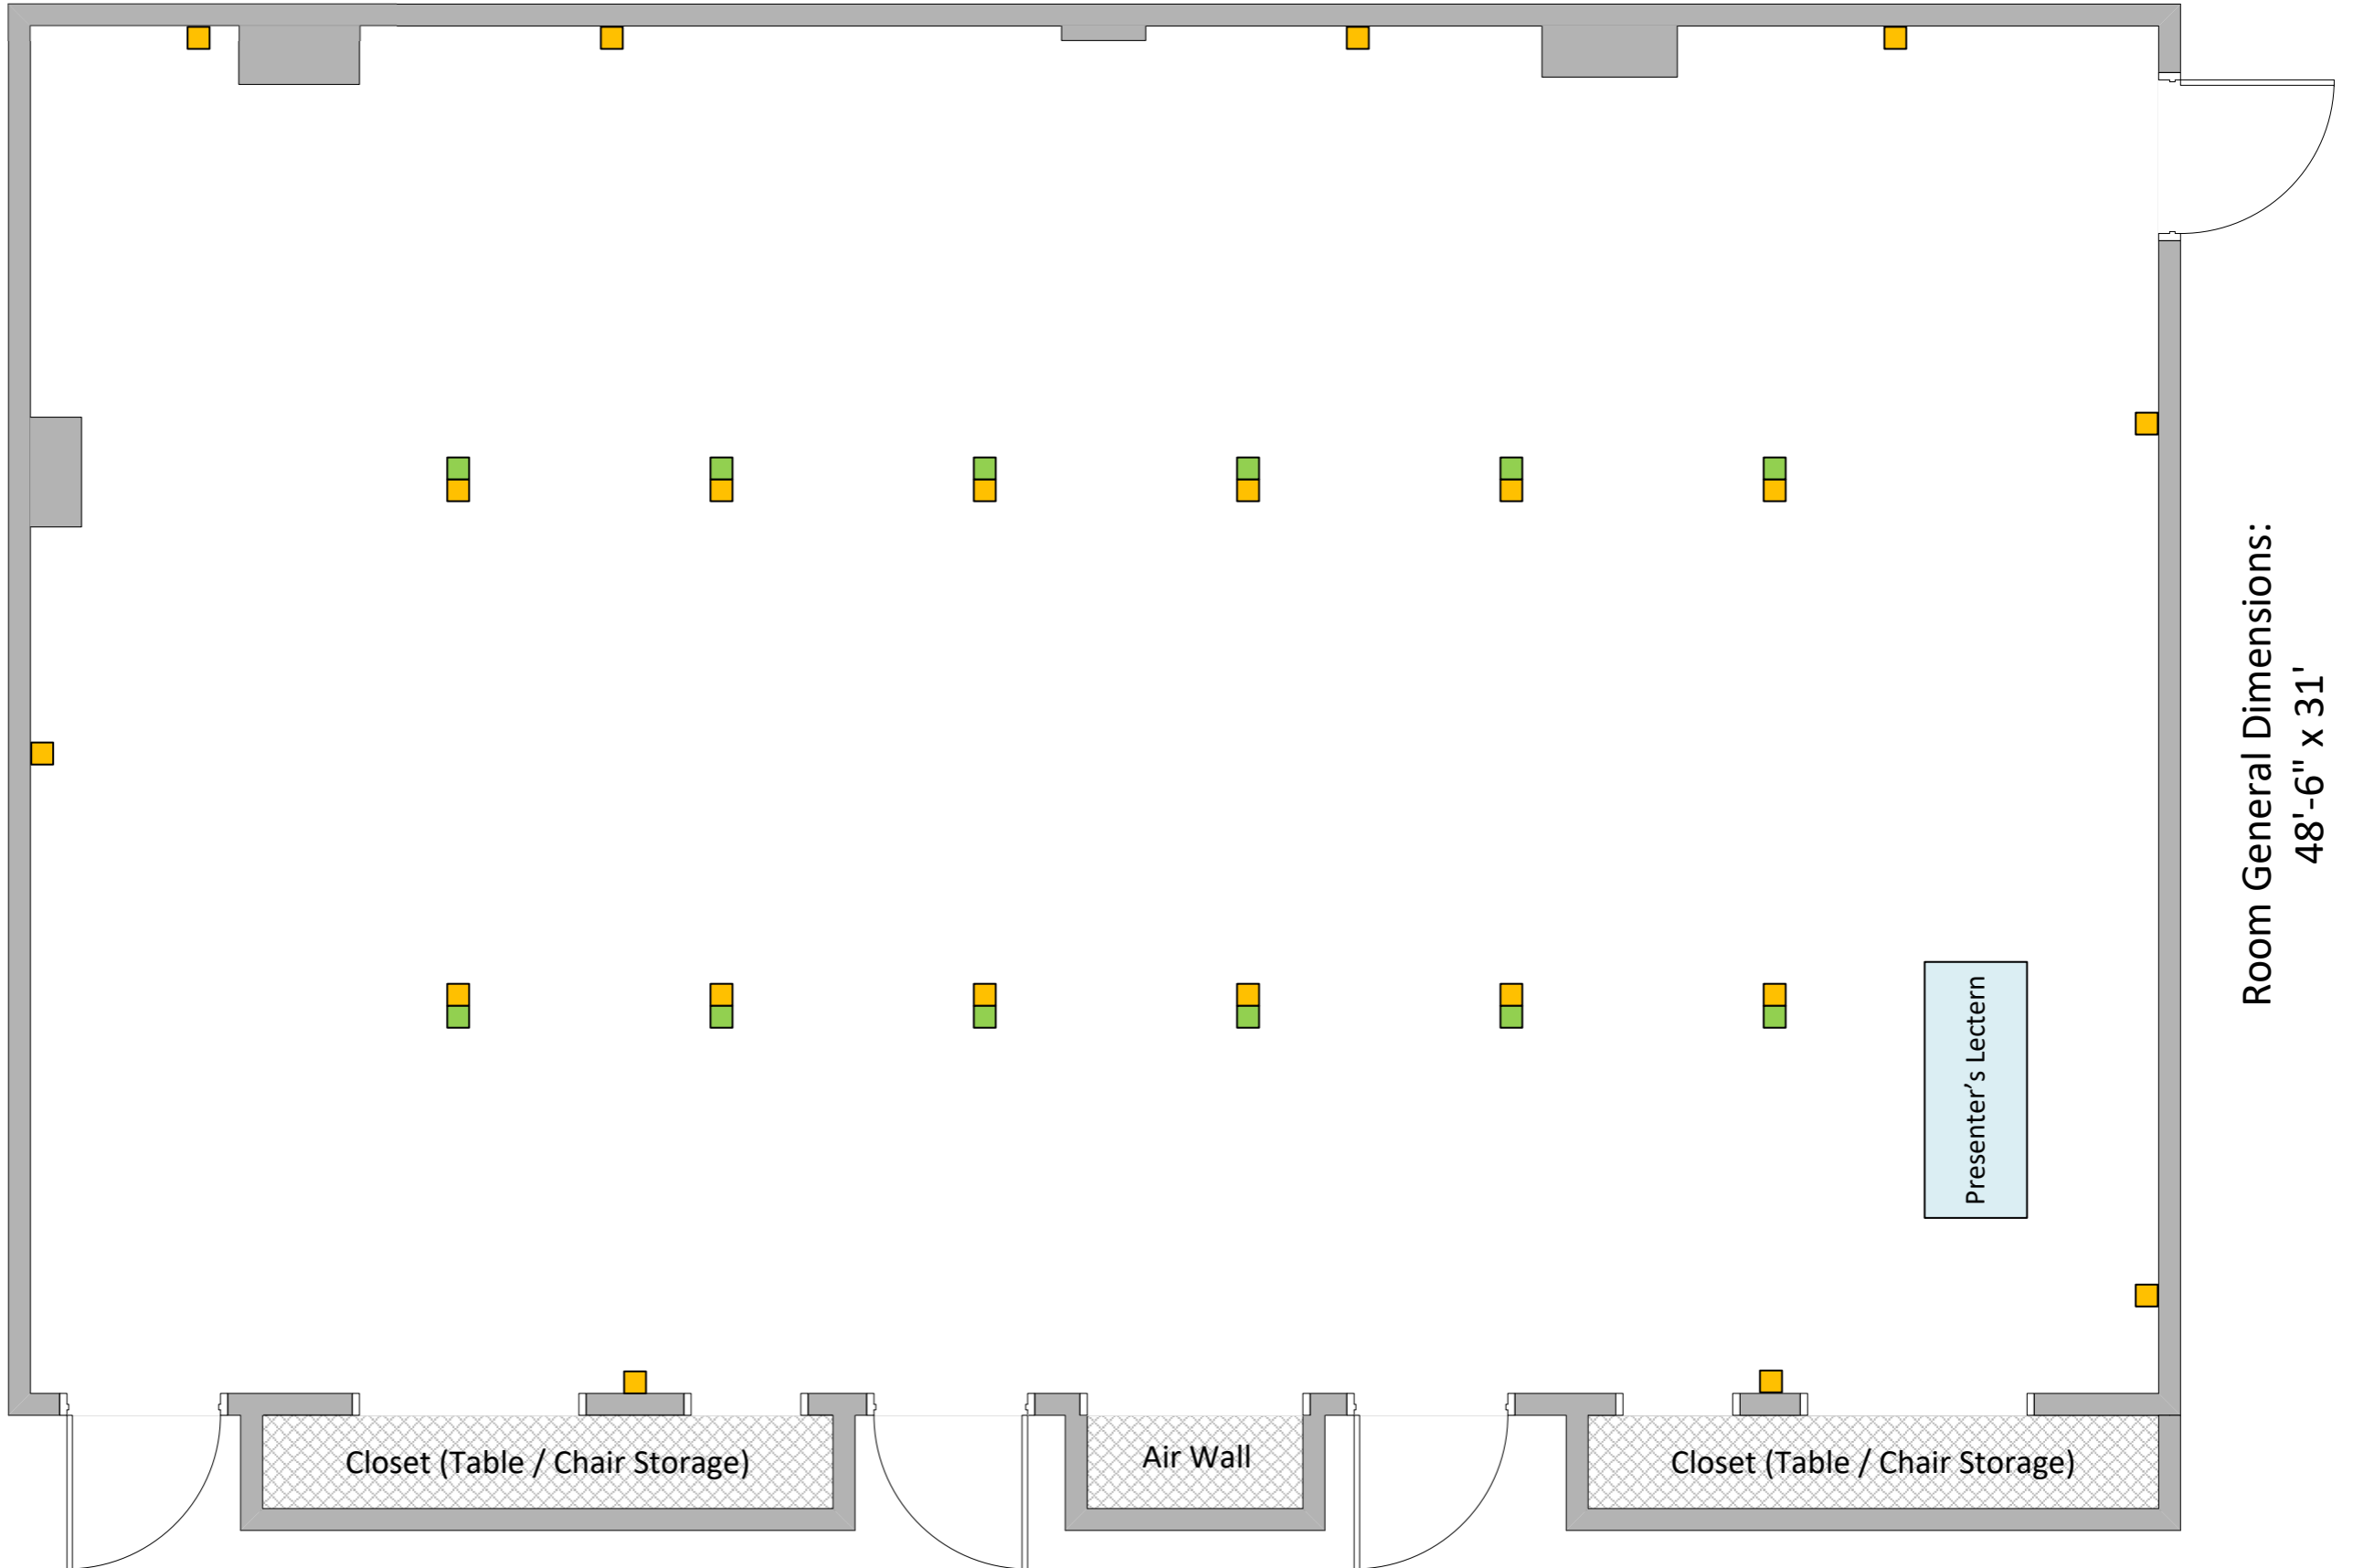

Items to scale (Room, Lectern, Table, Chair)

Puget Sound ESD Conference Center

Room Diagrams

Nisqually

Room General Dimensions:
49' x 26'

- Orange: Outlet
- Green: Network Port

Puget Sound ESD Conference Center

Room Diagrams **Puyallup**

2 foot scale ruler

1 foot scale ruler

Items to scale (Room, Lectern, Table, Chair)

Table

- Orange: Outlet
- Green: Network Port

Room General Dimensions:
48'-6" x 31'

Puget Sound ESD Conference Center

1 foot scale ruler

2 foot scale ruler

General Dimensions:

A-Side: 25' x 27'-6"

B-Side: 23' x 27'-6"

Items to scale (Room, Lectern, Table, Chair)

Table

Presenter's Lectern