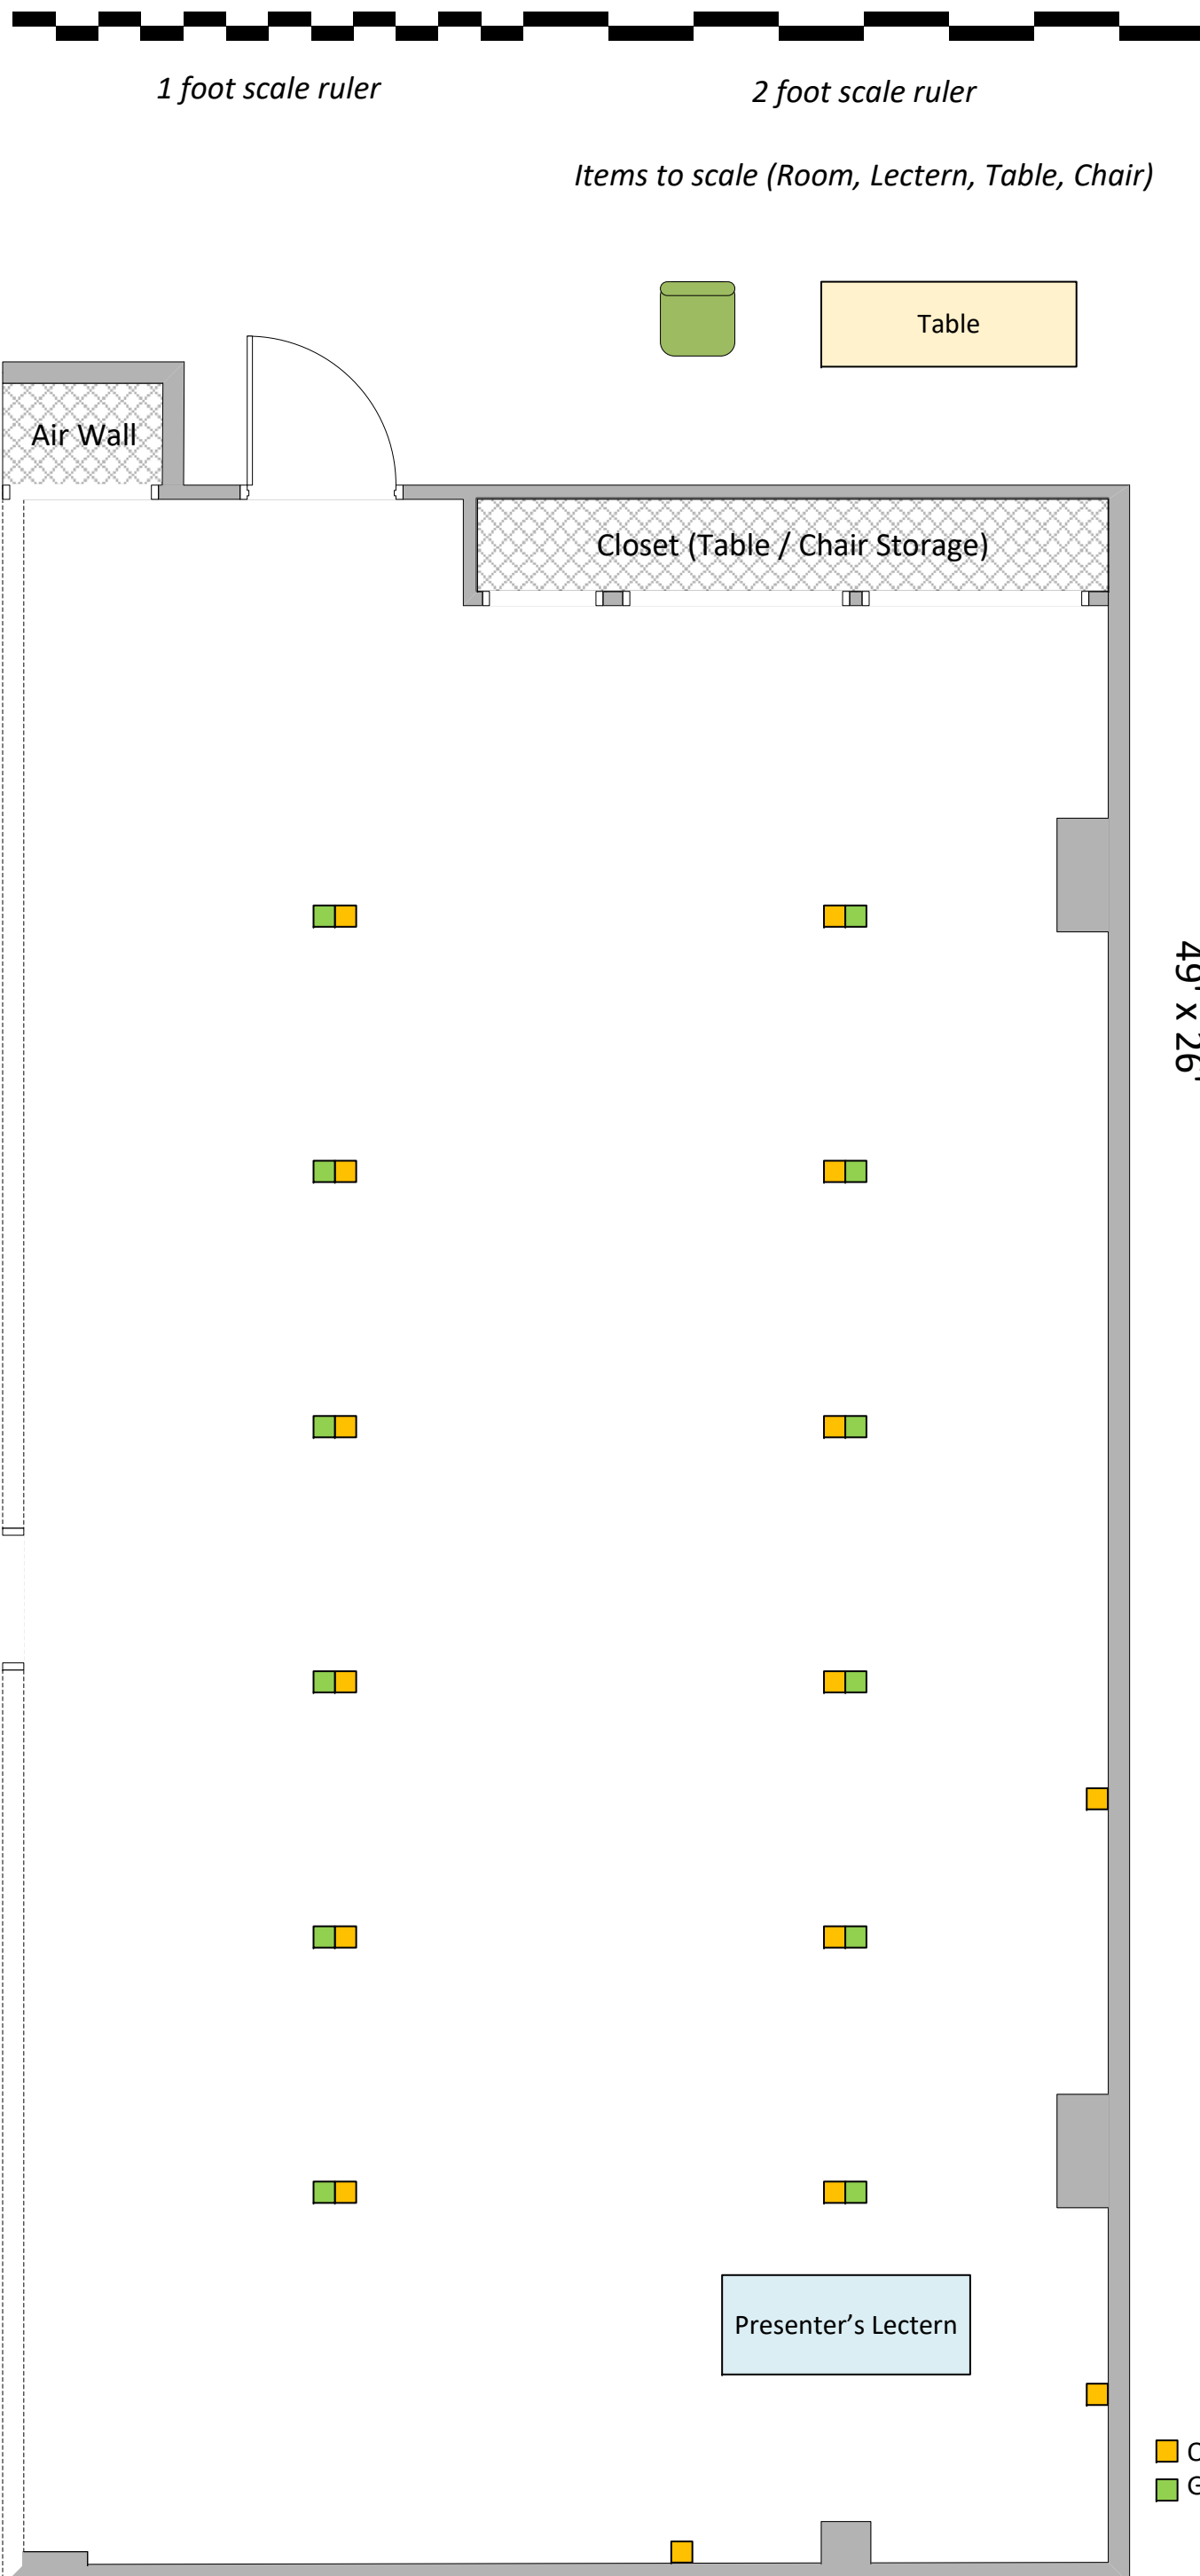

Combined Room General Dimensions:
49' x 78'

1 foot scale ruler
2 foot scale ruler

-  Orange: Outlet
-  Green: Network Port

1 foot scale ruler

2 foot scale ruler

Items to scale (Room, Lectern, Table, Chair)

Combined Room General Dimensions:
49' x 52'

-  Orange: Outlet
-  Green: Network Port

Table

Presenter's Lectern

Presenter's Lectern

Puget Sound ESD Conference Center

Room Diagrams

Cedar

Room General Dimensions:
49' x 26'

Puget Sound ESD Conference Center

Room Diagrams

Duwamish

Room General Dimensions:
49' x 26'

- Orange: Outlet
- Green: Network Port

1 foot scale ruler

2 foot scale ruler

1 foot scale ruler

2 foot scale ruler

General Dimensions:

A-Side: 25' x 27'-6"

B-Side: 23' x 27'-6"

Items to scale (Room, Lectern, Table, Chair)

Table

Presenter's Lectern