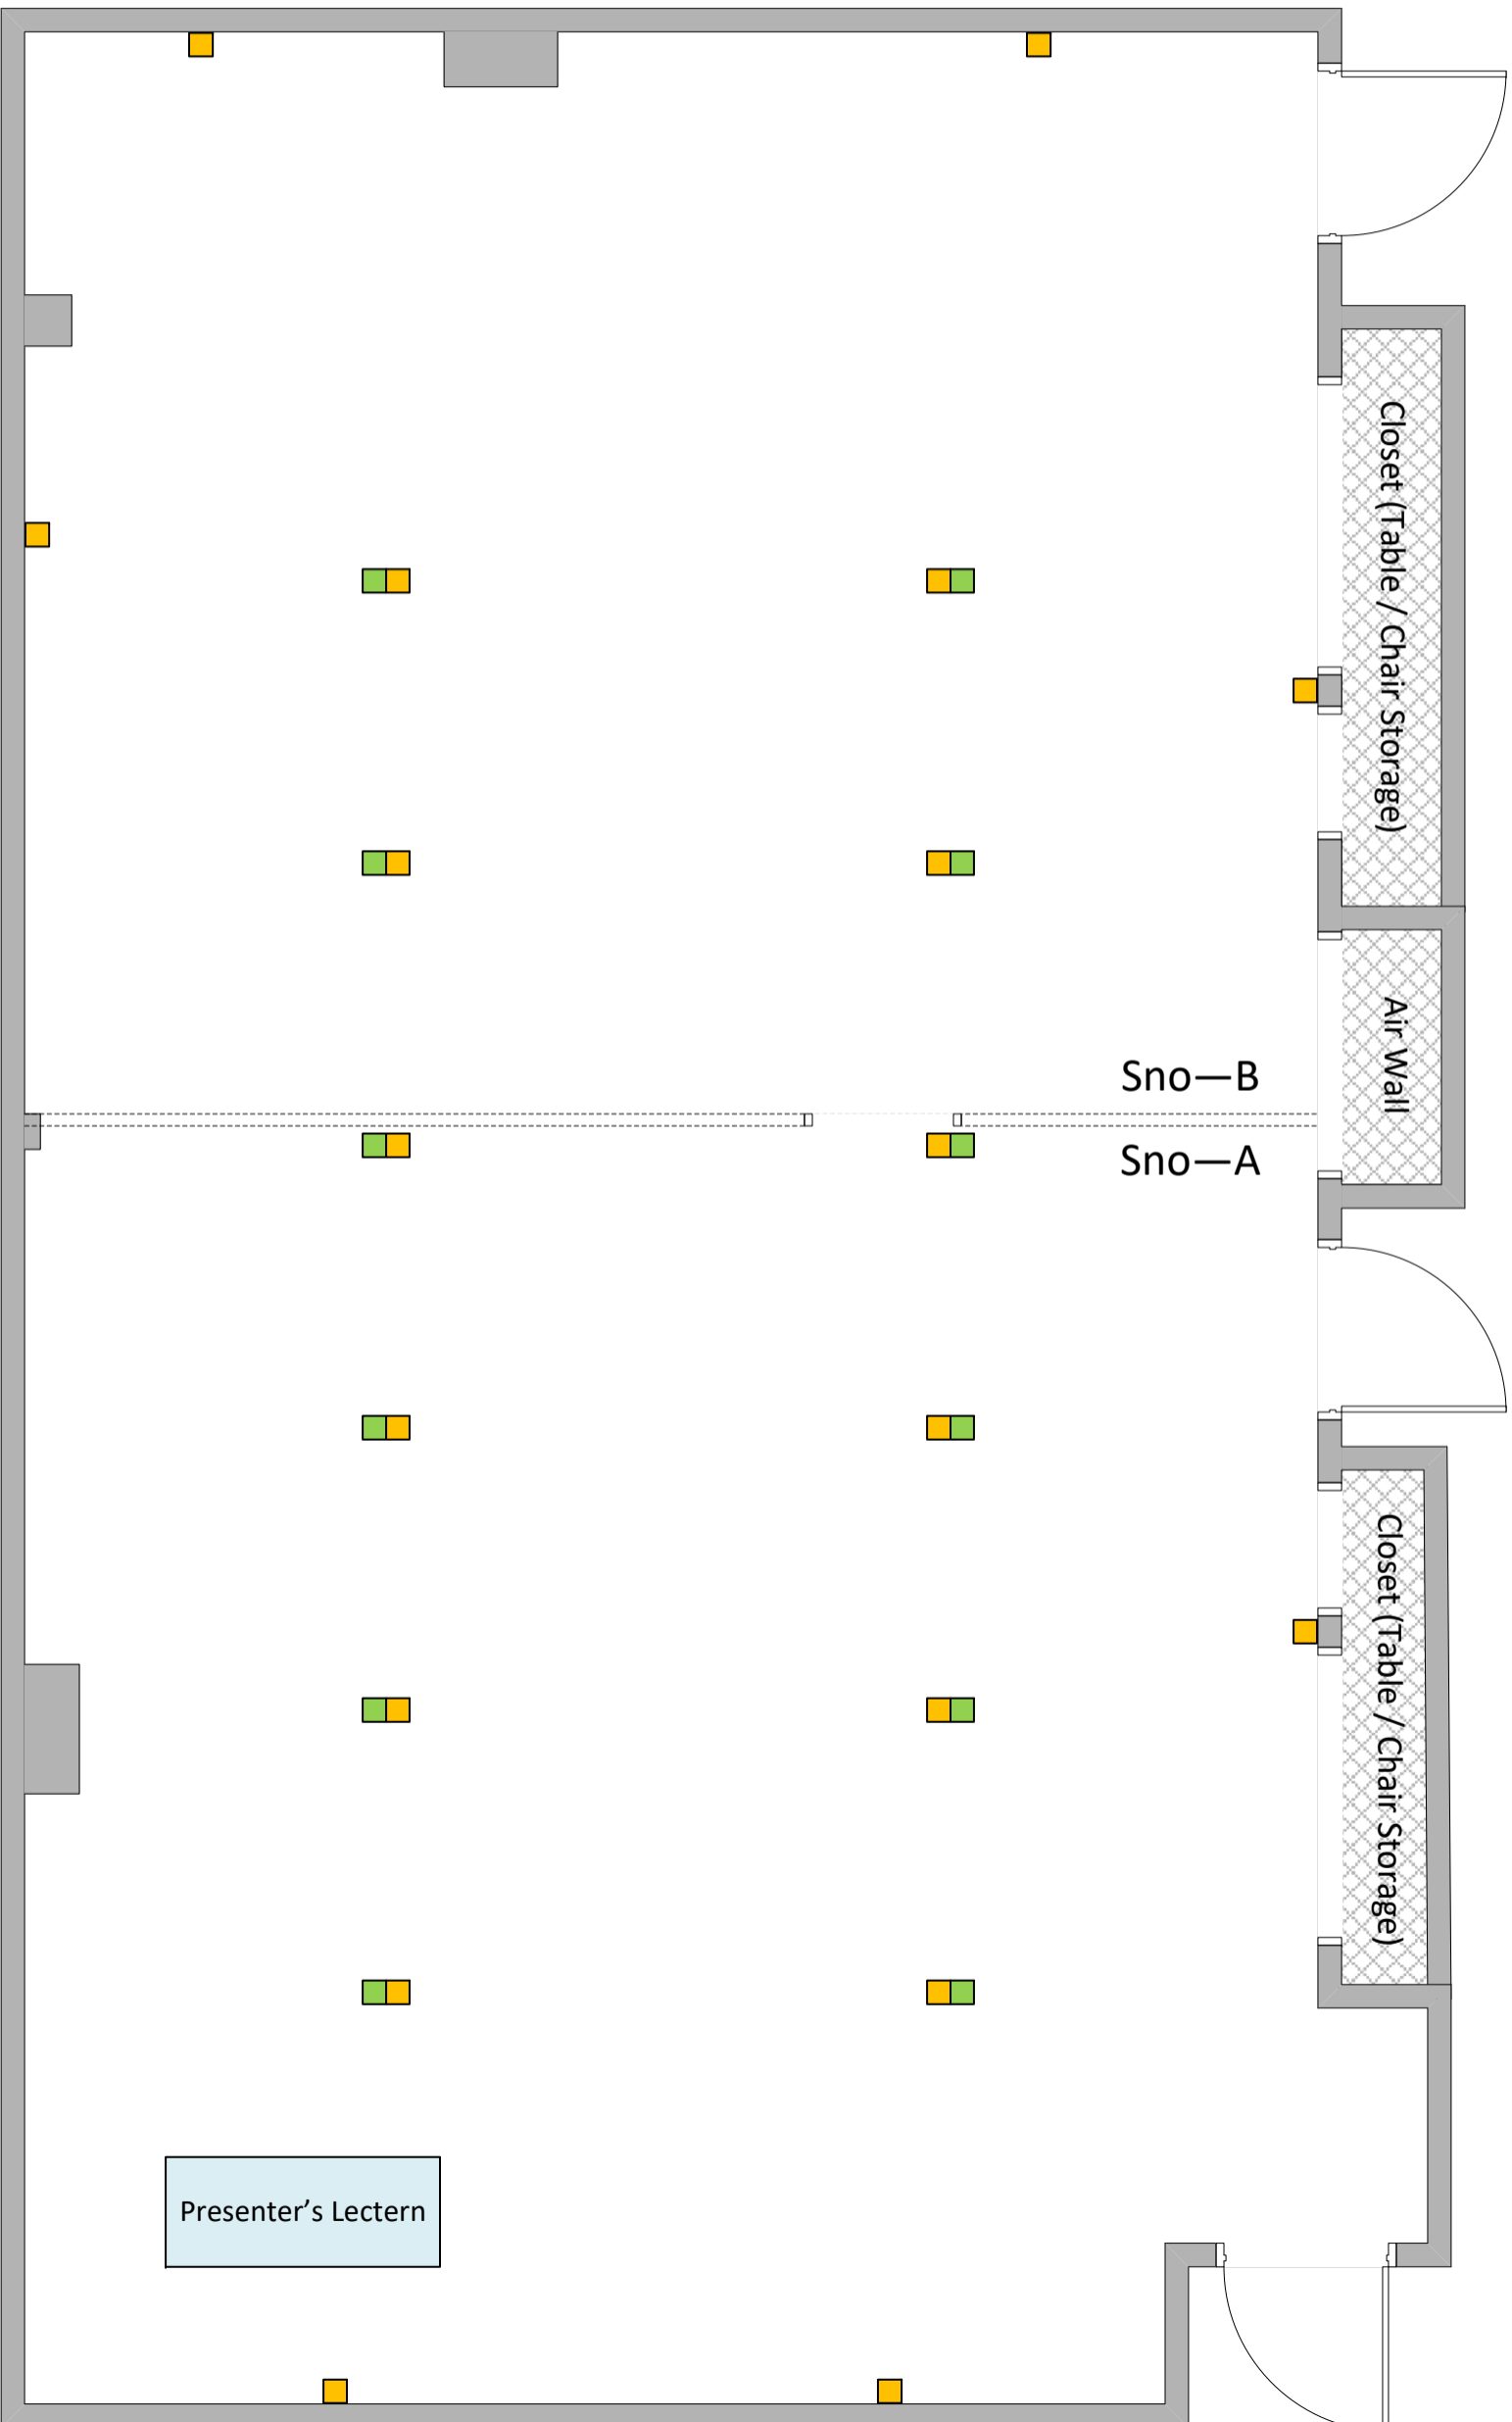

Combined Room General Dimensions:
49' x 78'

1 foot scale ruler
2 foot scale ruler

-  Orange: Outlet
-  Green: Network Port

1 foot scale ruler

2 foot scale ruler

Items to scale (Room, Lectern, Table, Chair)

Room Diagrams **Puyallup**

2 foot scale ruler

1 foot scale ruler

Items to scale (Room, Lectern, Table, Chair)

Table

- Orange: Outlet
- Green: Network Port

Room General Dimensions:
48'-6" x 31'

Puget Sound ESD Conference Center

Room Diagrams **Puyallup A/B Sides**

Puget Sound ESD Conference Center

Room Diagrams

Snoqualmie

Room General Dimensions:

50' x 27'-6"

V.1.0.20200409

Items to scale (Room, Lectern, Table, Chair)

1 foot scale ruler

2 foot scale ruler

General Dimensions:

A-Side: 25' x 27'-6"

B-Side: 23' x 27'-6"

Items to scale (Room, Lectern, Table, Chair)

Table

Presenter's Lectern