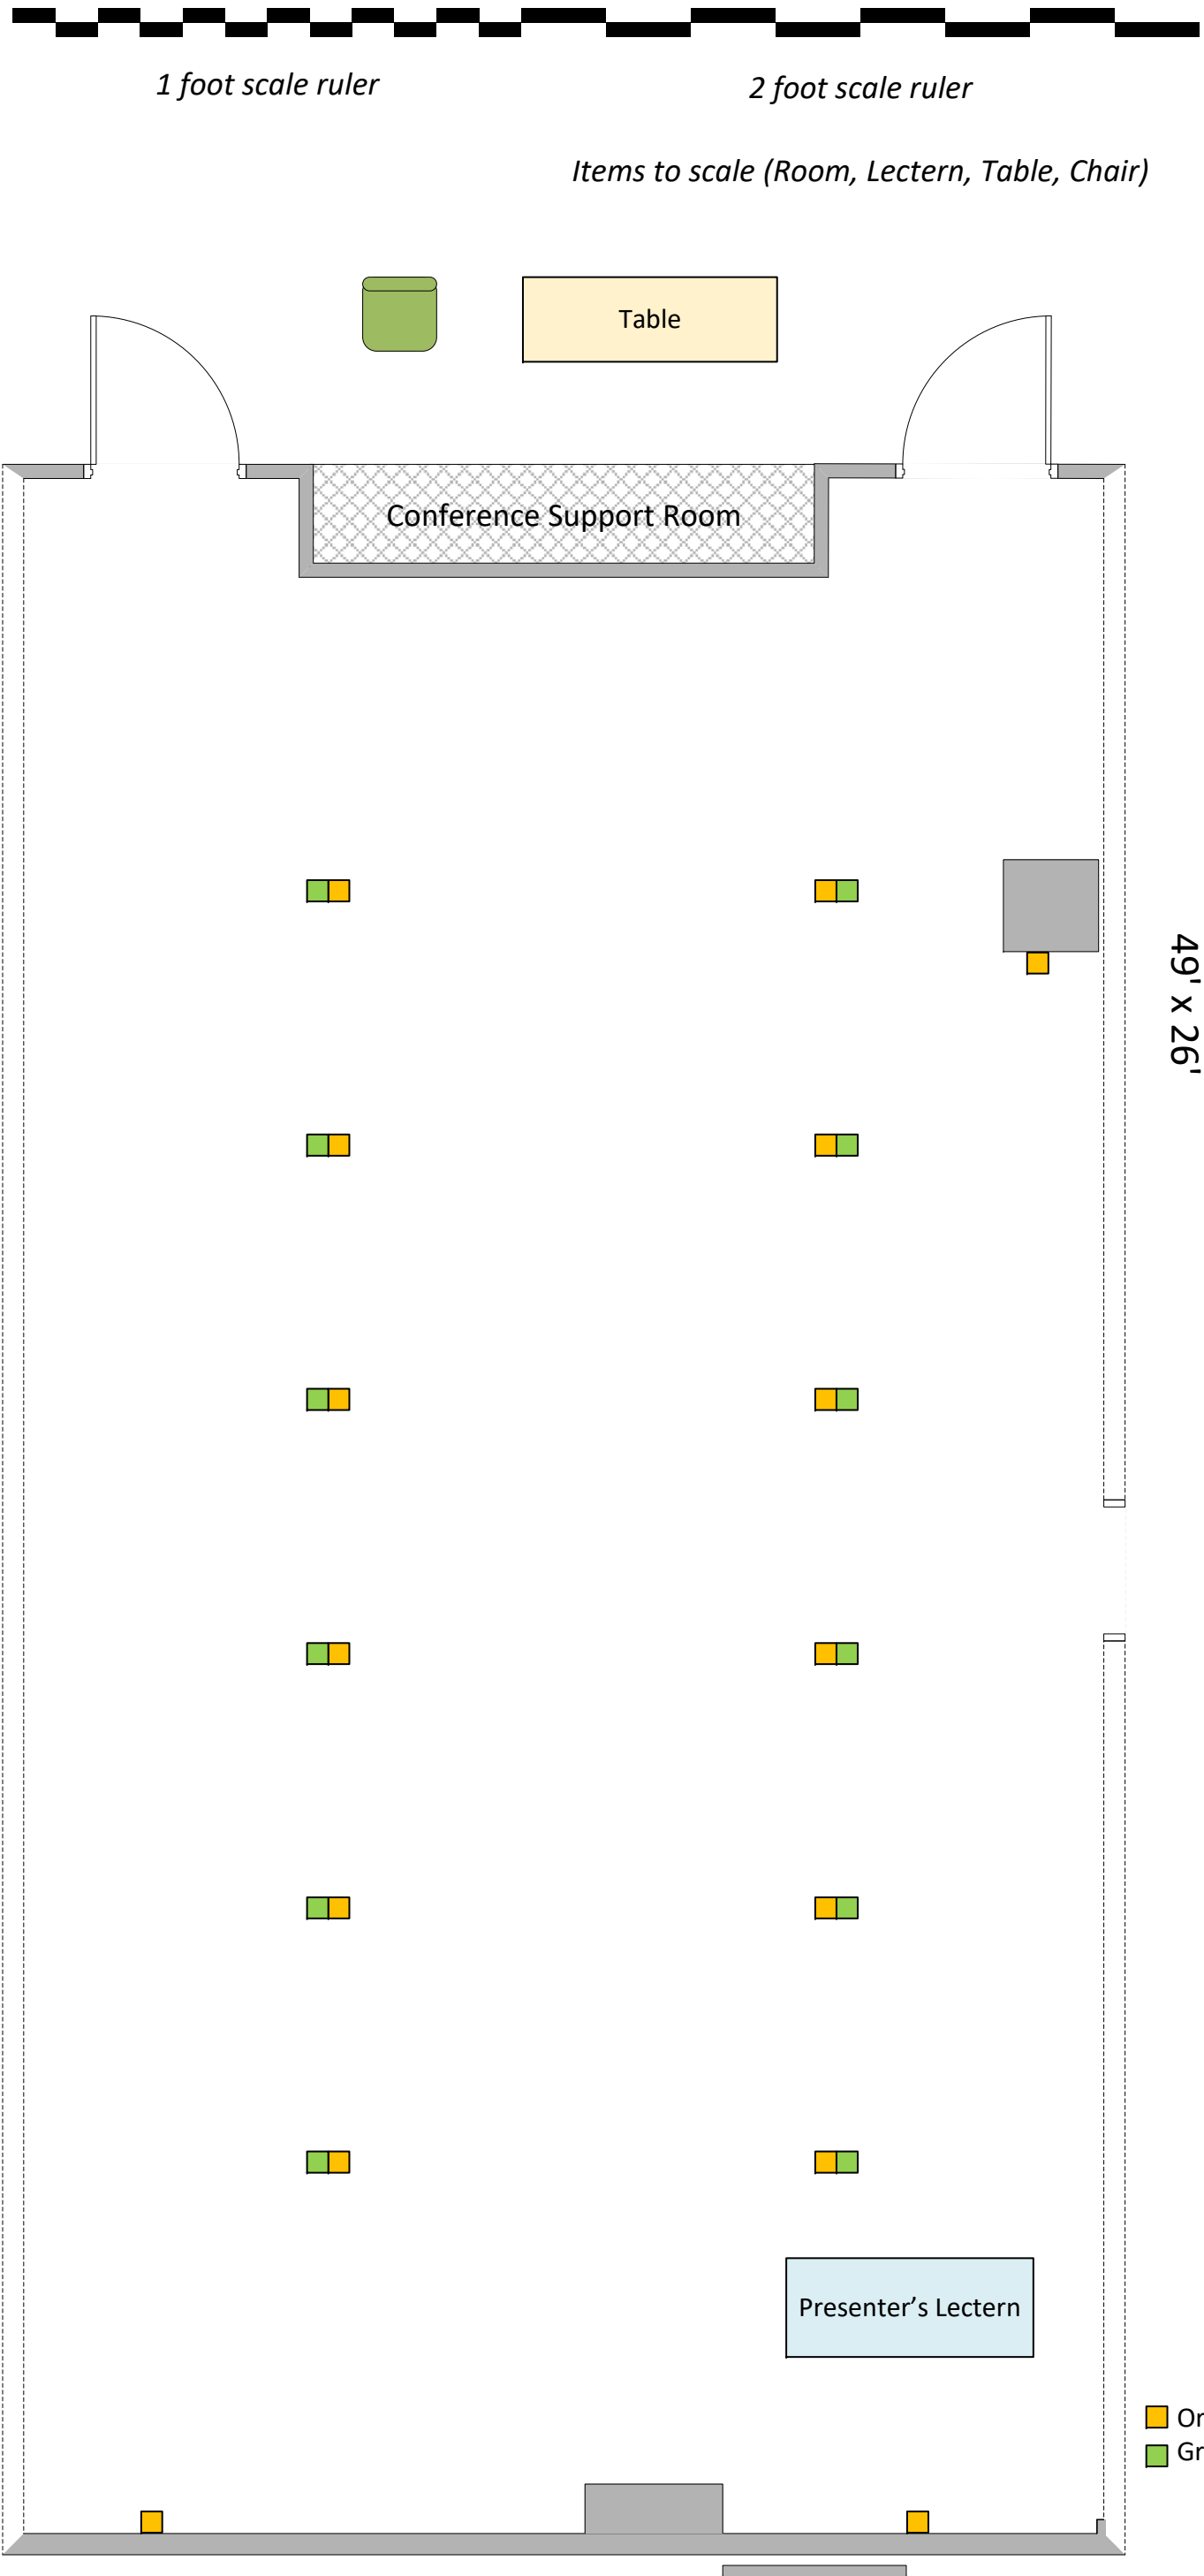

Room General Dimensions:
49' x 26'

Puget Sound ESD Conference Center

Room Diagrams

Duwamish

Room General Dimensions:
49' x 26'

- Orange: Outlet
- Green: Network Port

1 foot scale ruler

2 foot scale ruler

Items to scale (Room, Lectern, Table, Chair)

Puget Sound ESD Conference Center

Room Diagrams

Nisqually

Room General Dimensions:
49' x 26'

- Orange: Outlet
- Green: Network Port

Puget Sound ESD Conference Center

Room Diagrams **Puyallup**

2 foot scale ruler

1 foot scale ruler

Items to scale (Room, Lectern, Table, Chair)

Table

- Orange: Outlet
- Green: Network Port

Room General Dimensions:
48'-6" x 31'

Puget Sound ESD Conference Center

1 foot scale ruler

2 foot scale ruler

General Dimensions:

A-Side: 25' x 27'-6"

B-Side: 23' x 27'-6"

Items to scale (Room, Lectern, Table, Chair)

Table

Presenter's Lectern