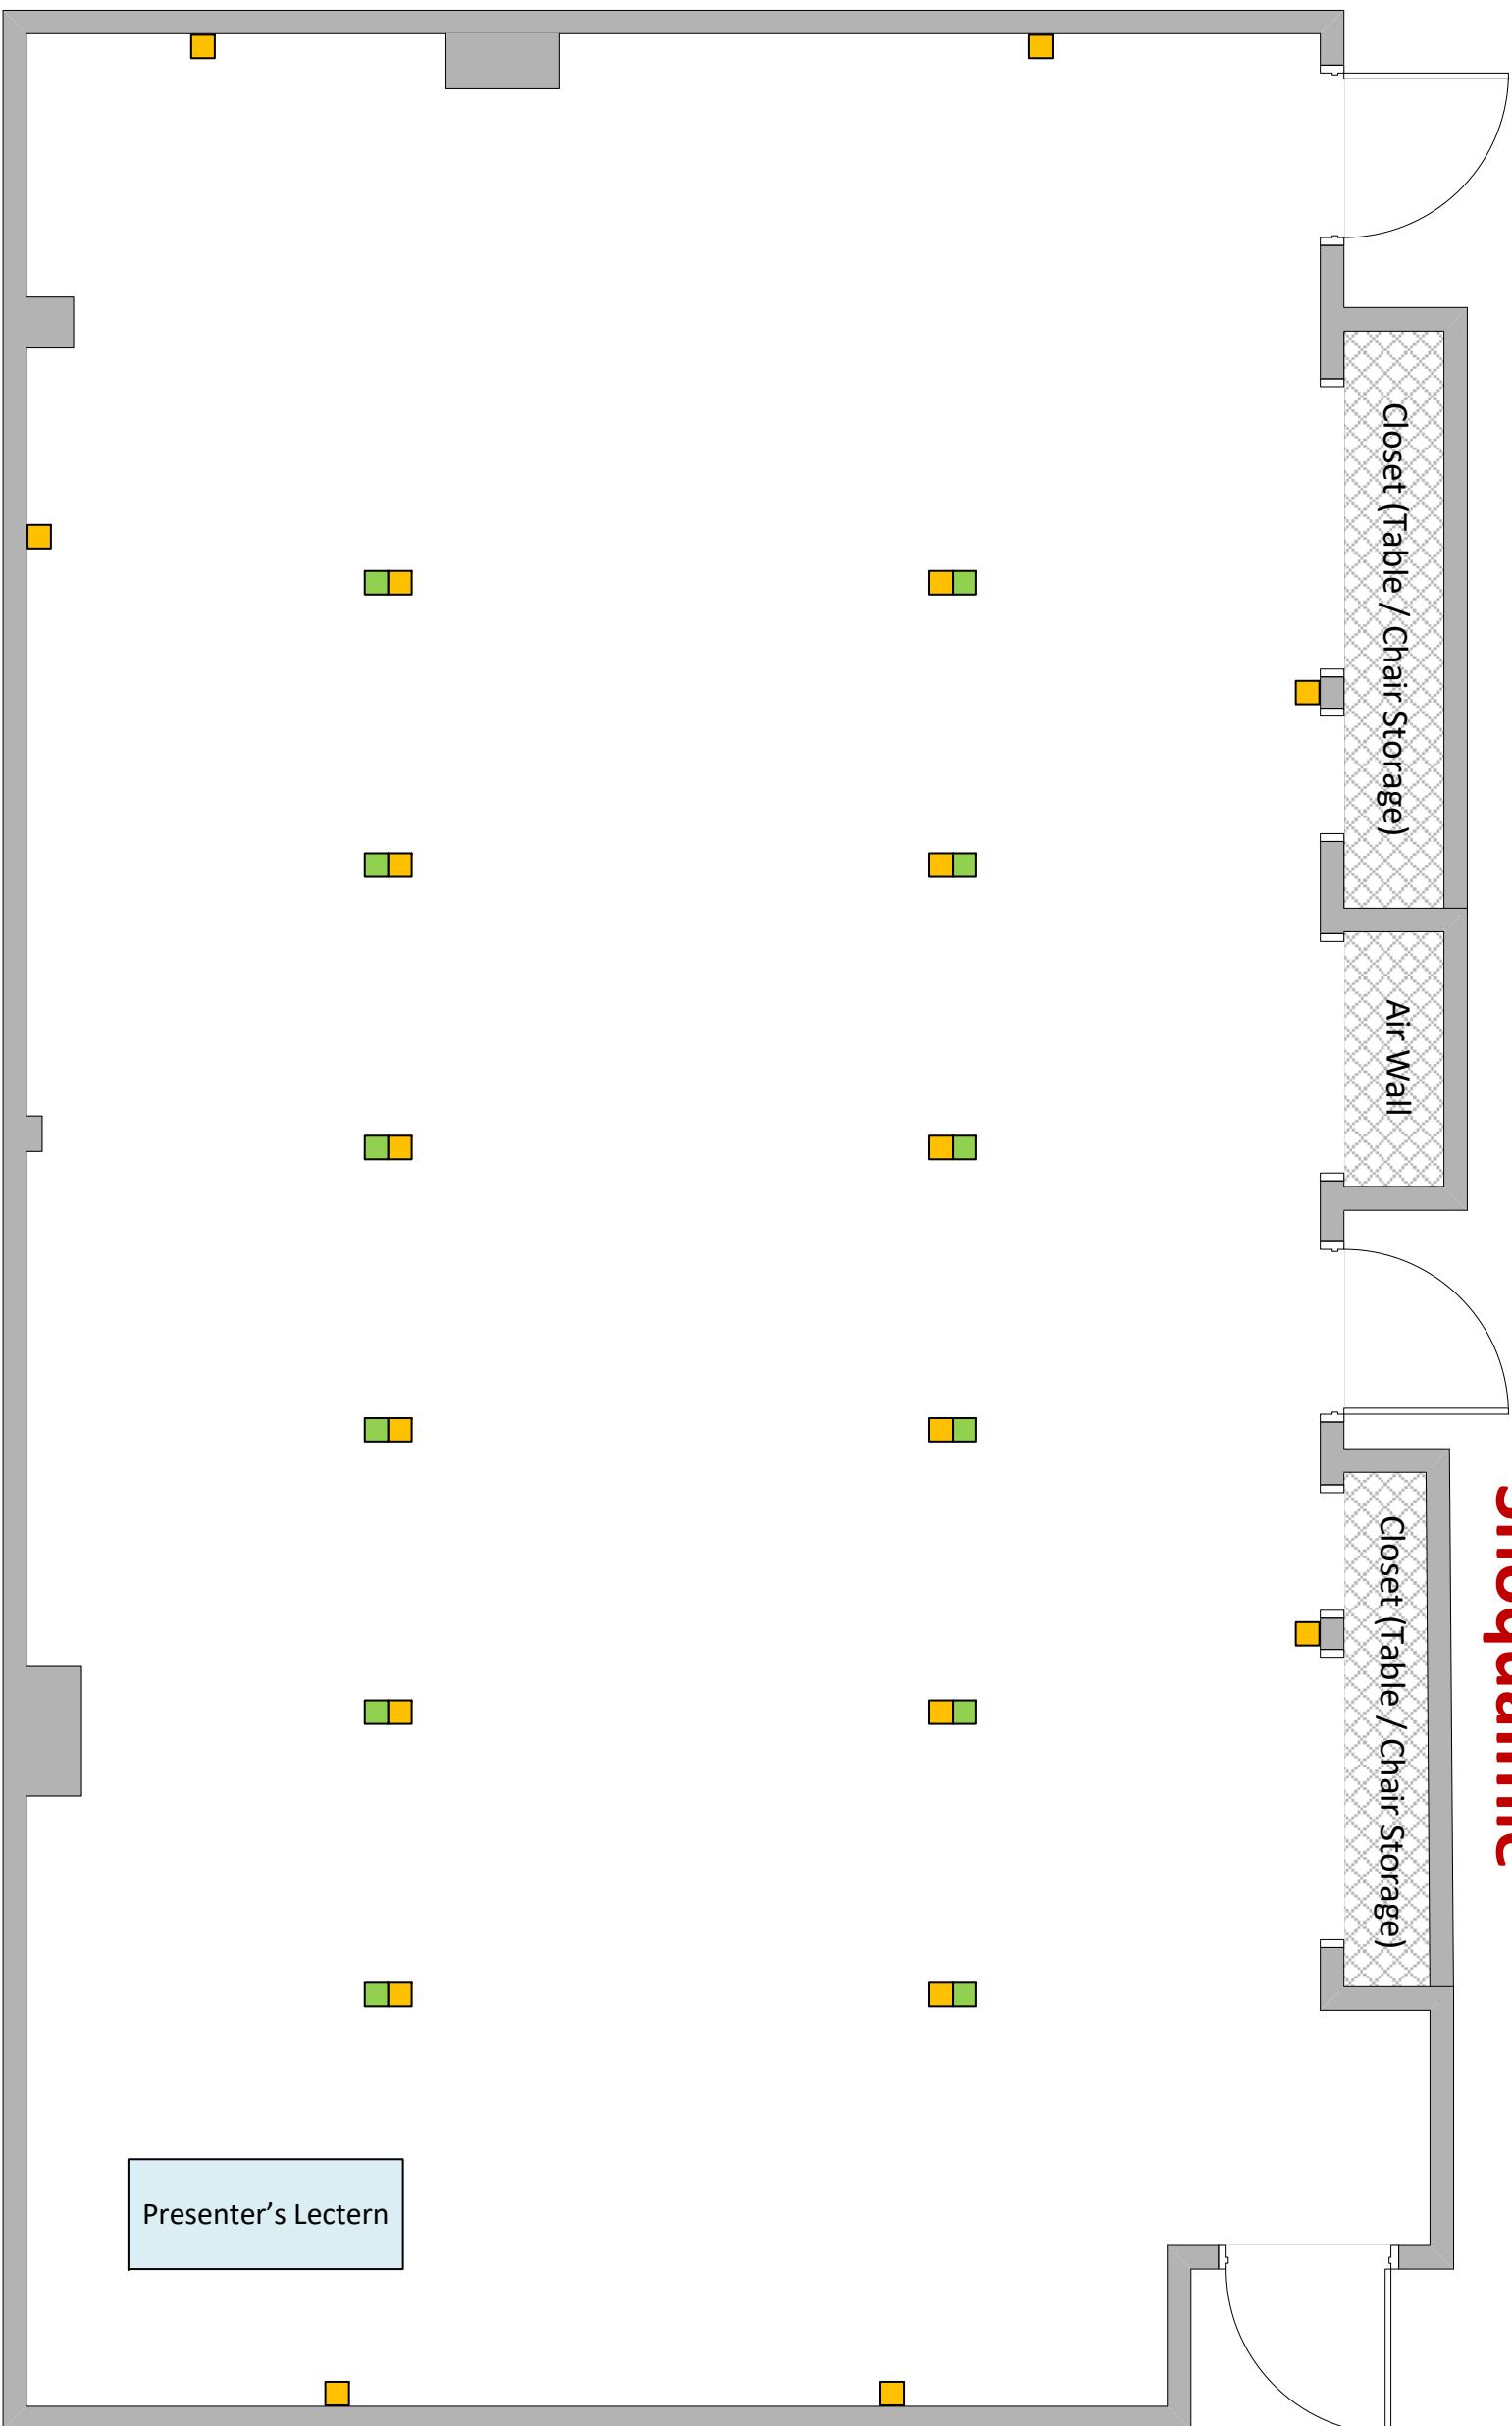

Items to scale (Room, Lectern, Table, Chair)

- Orange: Outlet
- Green: Network Port