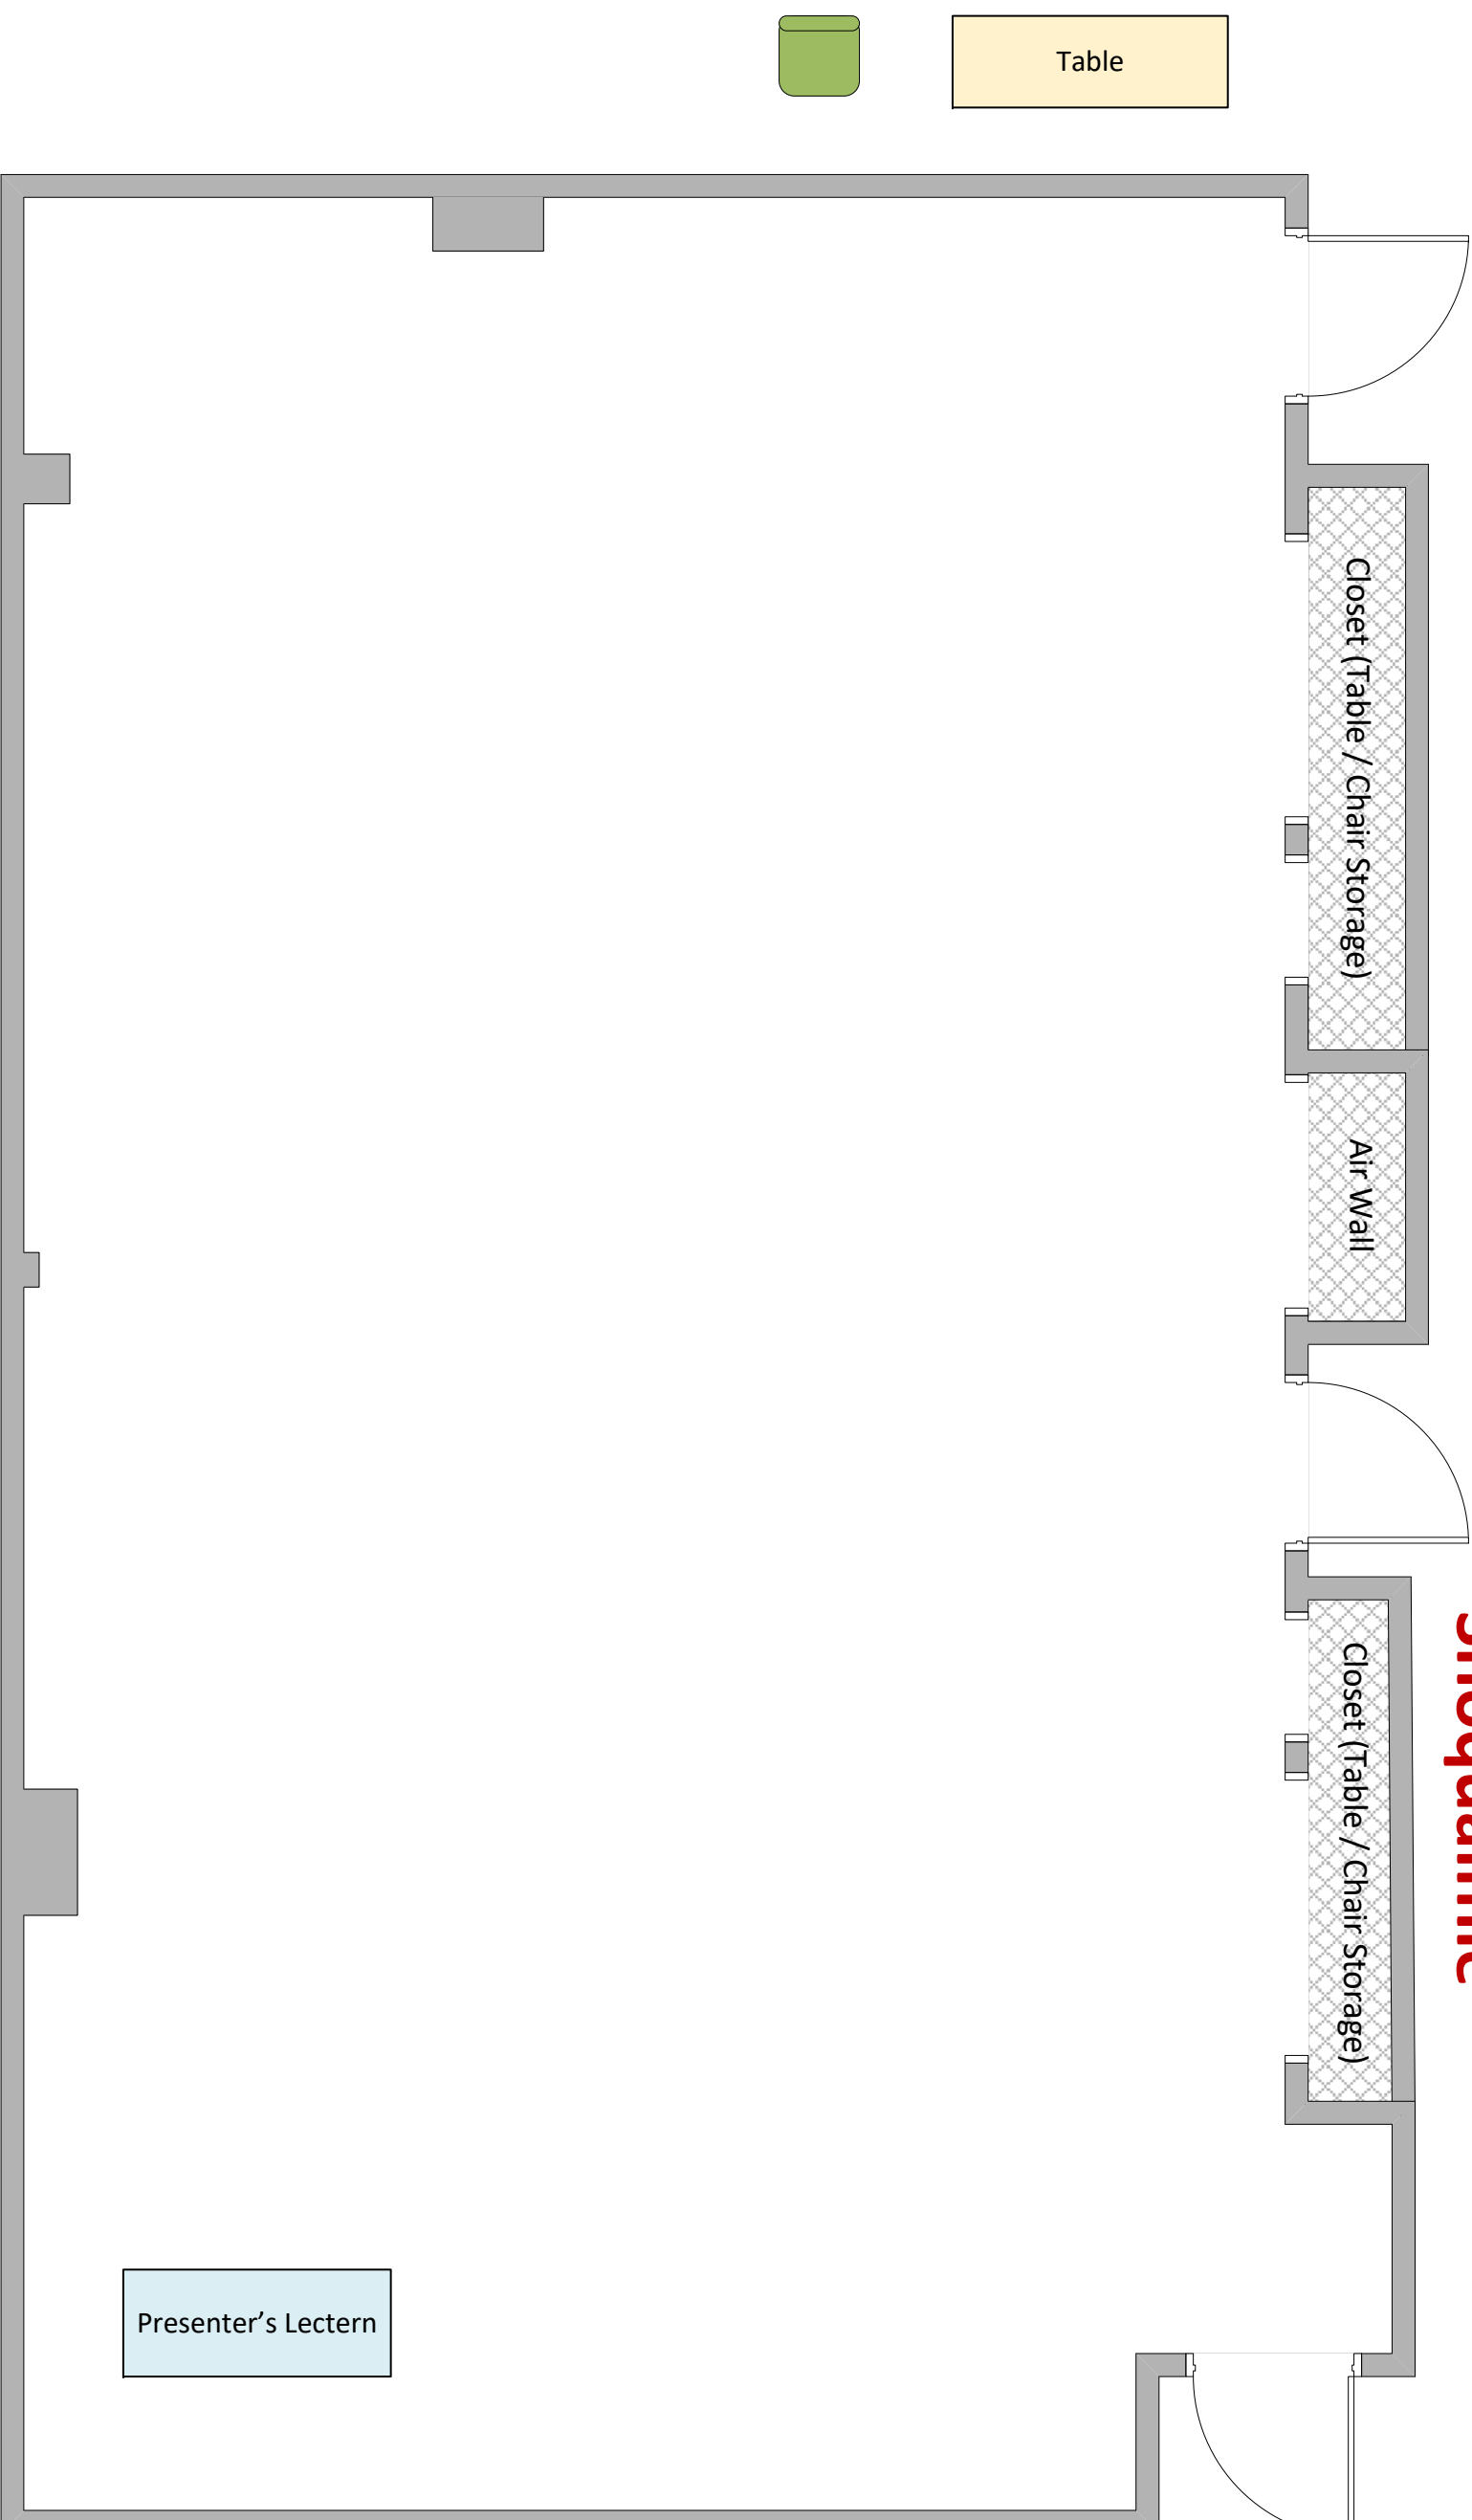

Room Diagrams **Puyallup A/B Sides**

2 foot scale ruler

Items to scale (Room, Lectern, Table, Chair)

1 foot scale ruler

Table

Chair

Puy—B

Puy—A

Closet (Table / Chair Storage)

Air Wall

Closet (Table / Chair Storage)

Presenter's Lectern

A-Side General Dimensions:

23 x 31'

B-Side General Dimensions:

24'-10" x 31'

Puget Sound ESD Conference Center

Room Diagrams

Snoqualmie

Room General Dimensions:

50' x 27'-6"

V.1.0.20200409

2 foot scale ruler

1 foot scale ruler

Items to scale (Room, Lectern, Table, Chair)

Puget Sound ESD Conference Center

Room Diagrams

Snoqualmie A/B Sides

1 foot scale ruler

2 foot scale ruler

General Dimensions:

A-Side: 25' x 27'-6"