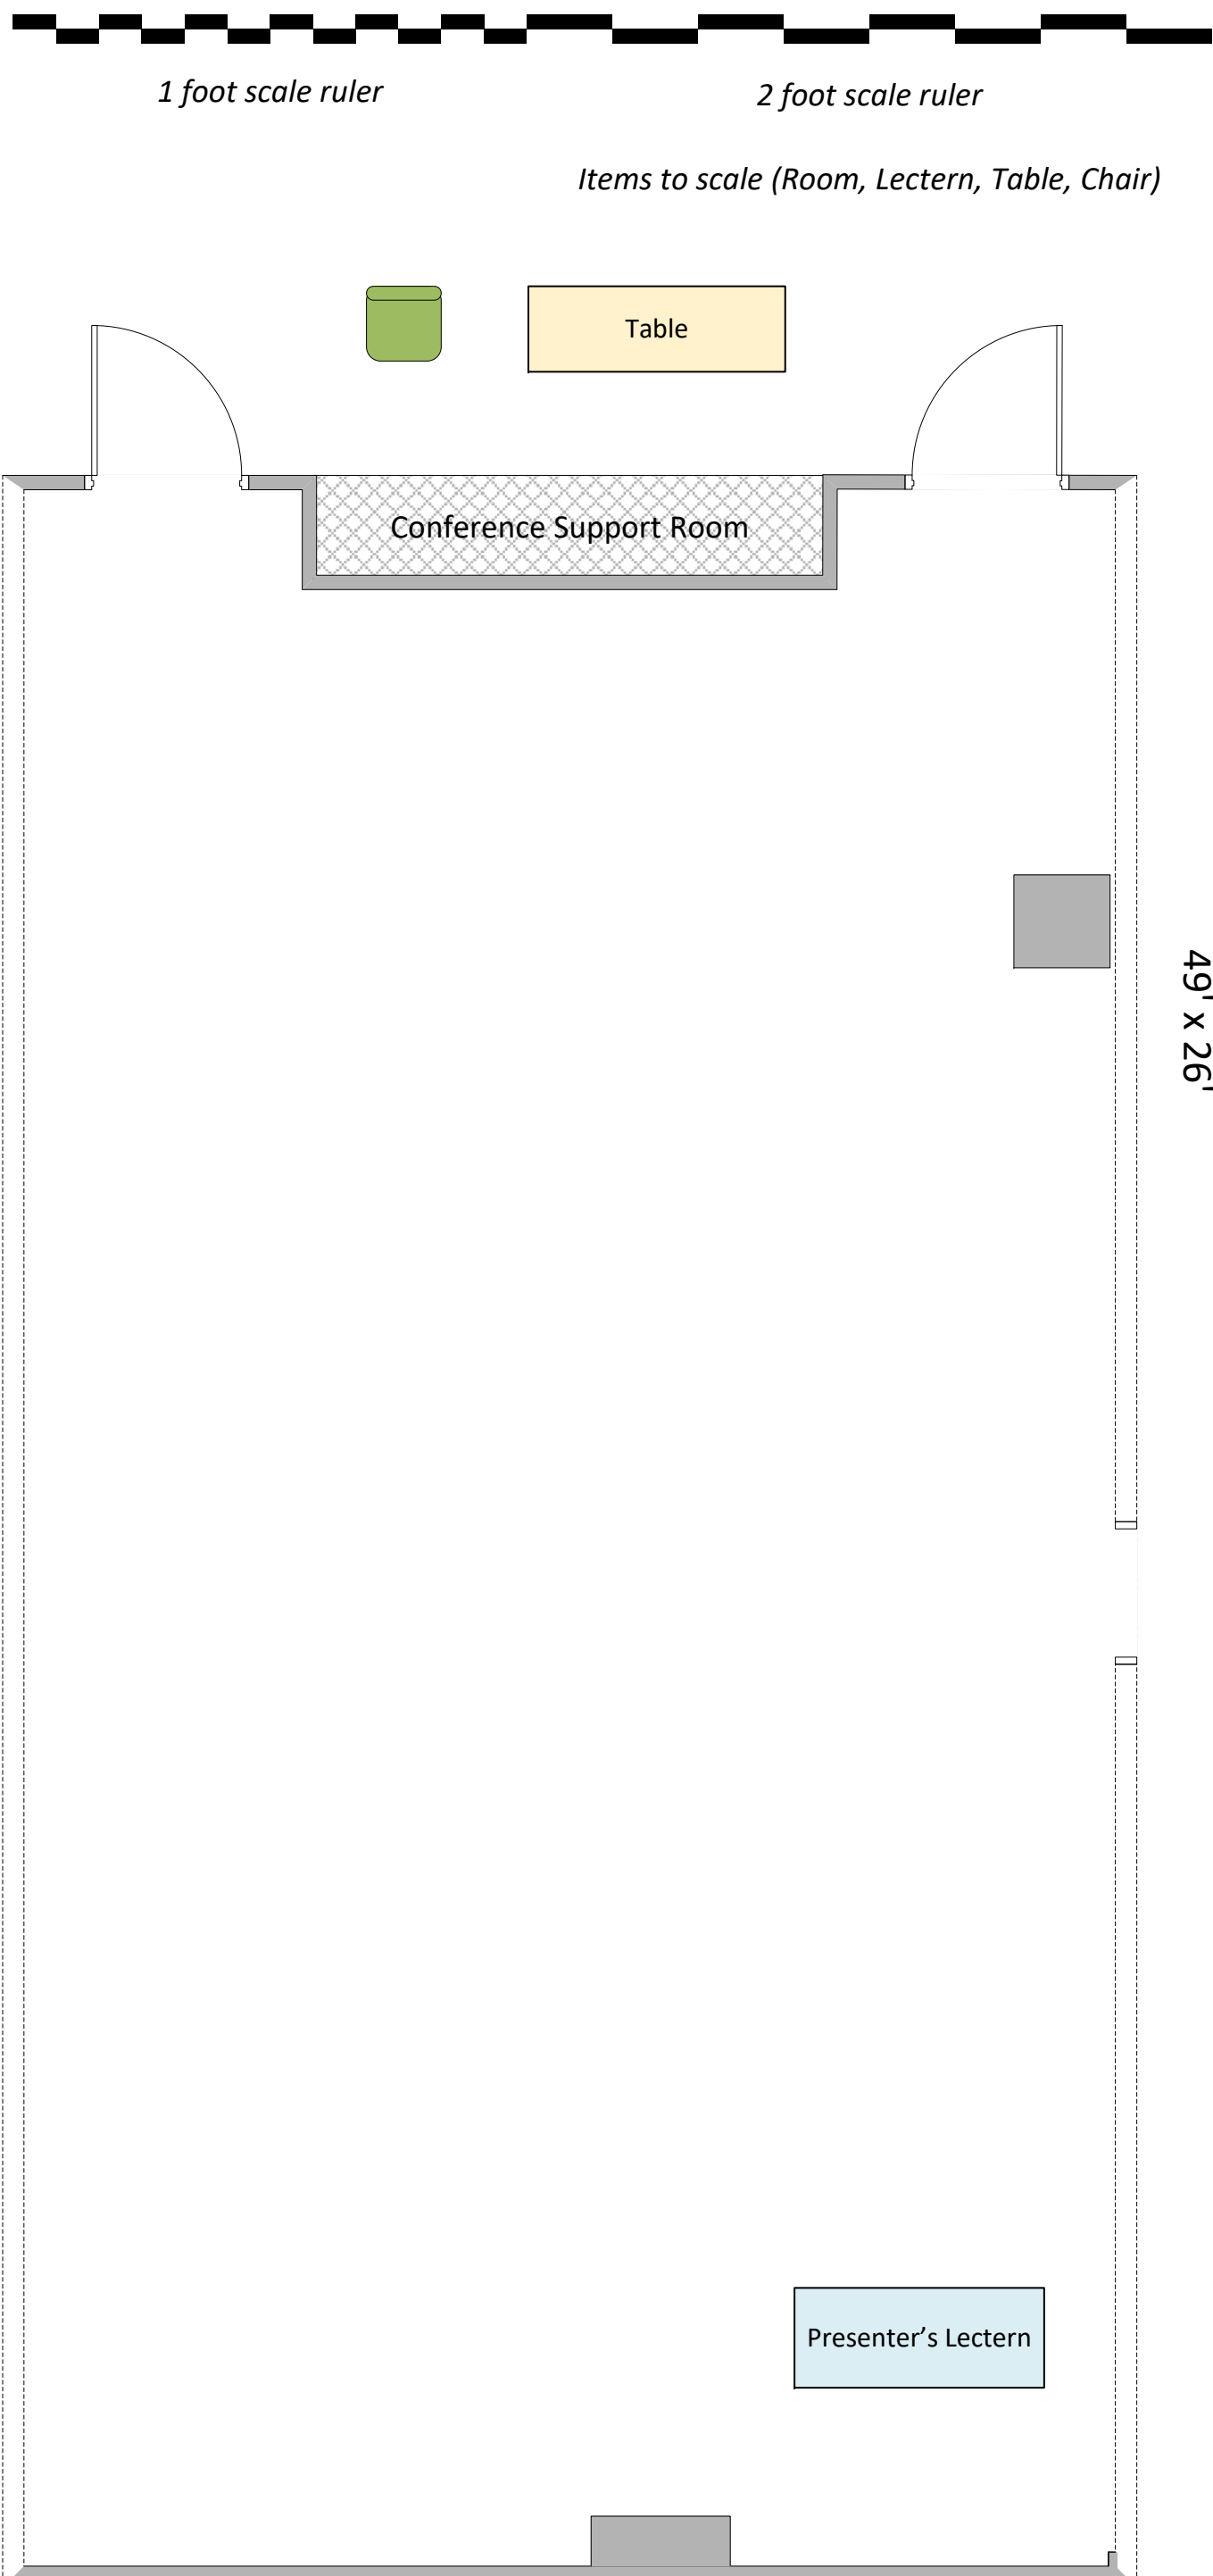

Room General Dimensions:
49' x 26'