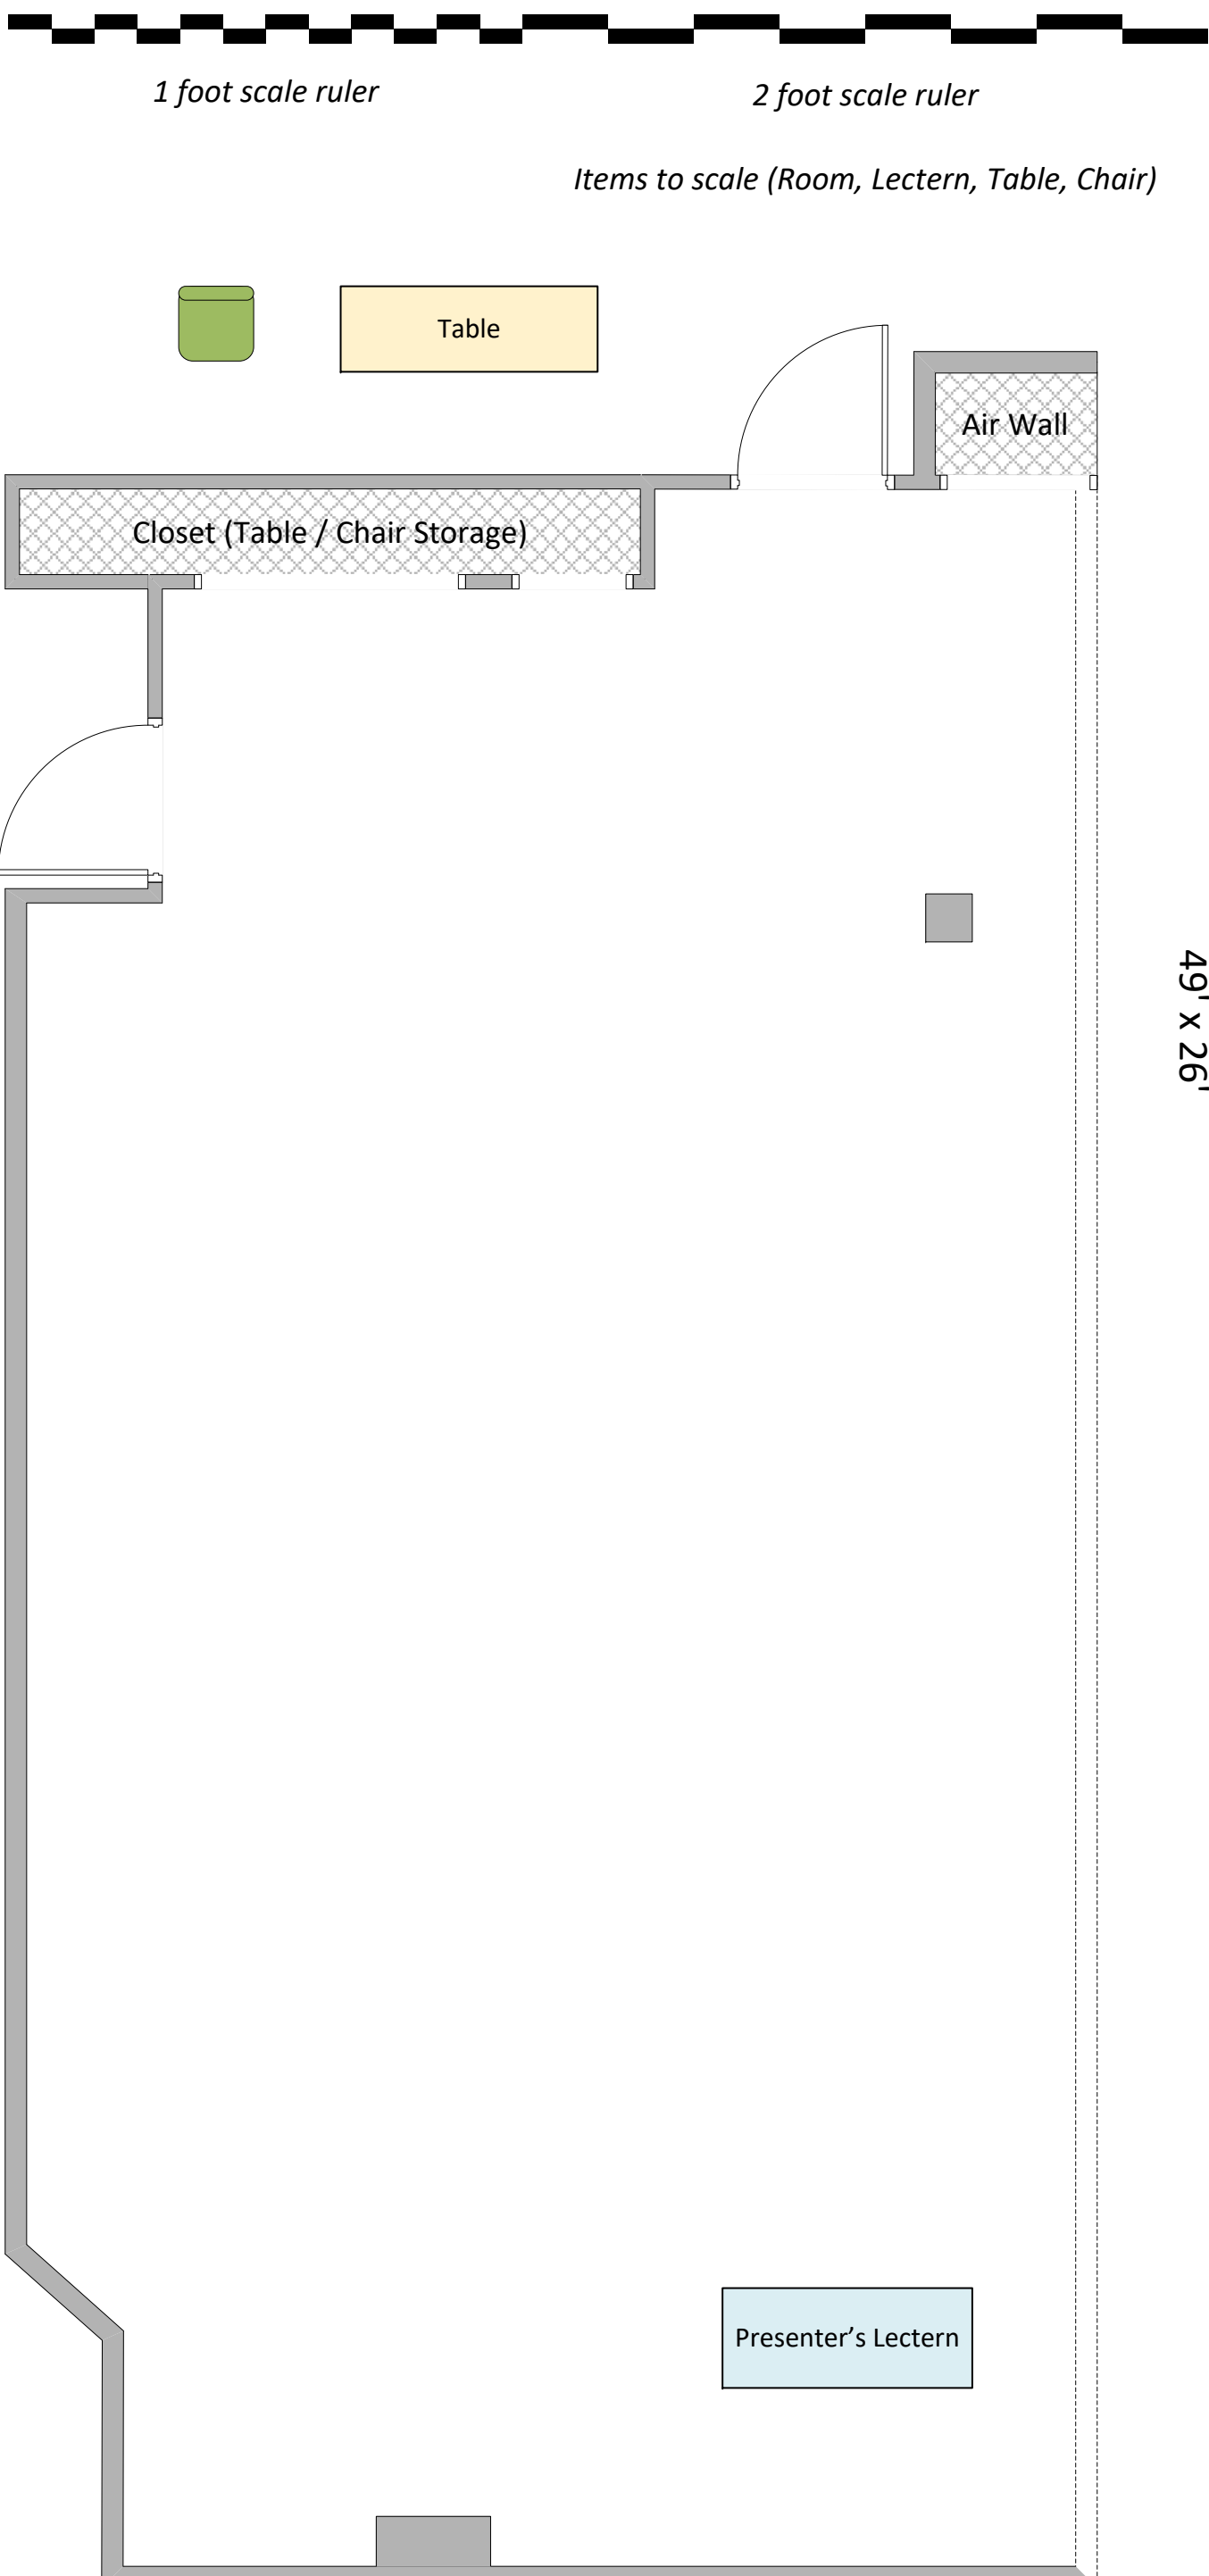

Table

Puget Sound ESD Conference Center

Room Diagrams

Cedar

V.1.0.20200409

Room General Dimensions:
49' x 26'

Puget Sound ESD Conference Center

Room Diagrams

Duwamish

V.1.0.20200409

Room General Dimensions:
49' x 26'

Puget Sound ESD Conference Center

Room Diagrams

Nisqually

V.1.0.20200409

Room General Dimensions:
49' x 26'

Puget Sound ESD Conference Center

Room Diagrams **Puyallup**

2 foot scale ruler

1 foot scale ruler

Items to scale (Room, Lectern, Table, Chair)

Table

Room General Dimensions:
48'-6" x 31'

Puget Sound ESD Conference Center

Room Diagrams **Puyallup A/B Sides**

2 foot scale ruler

Items to scale (Room, Lectern, Table, Chair)

1 foot scale ruler

Table

Chair

Puy—B

Puy—A