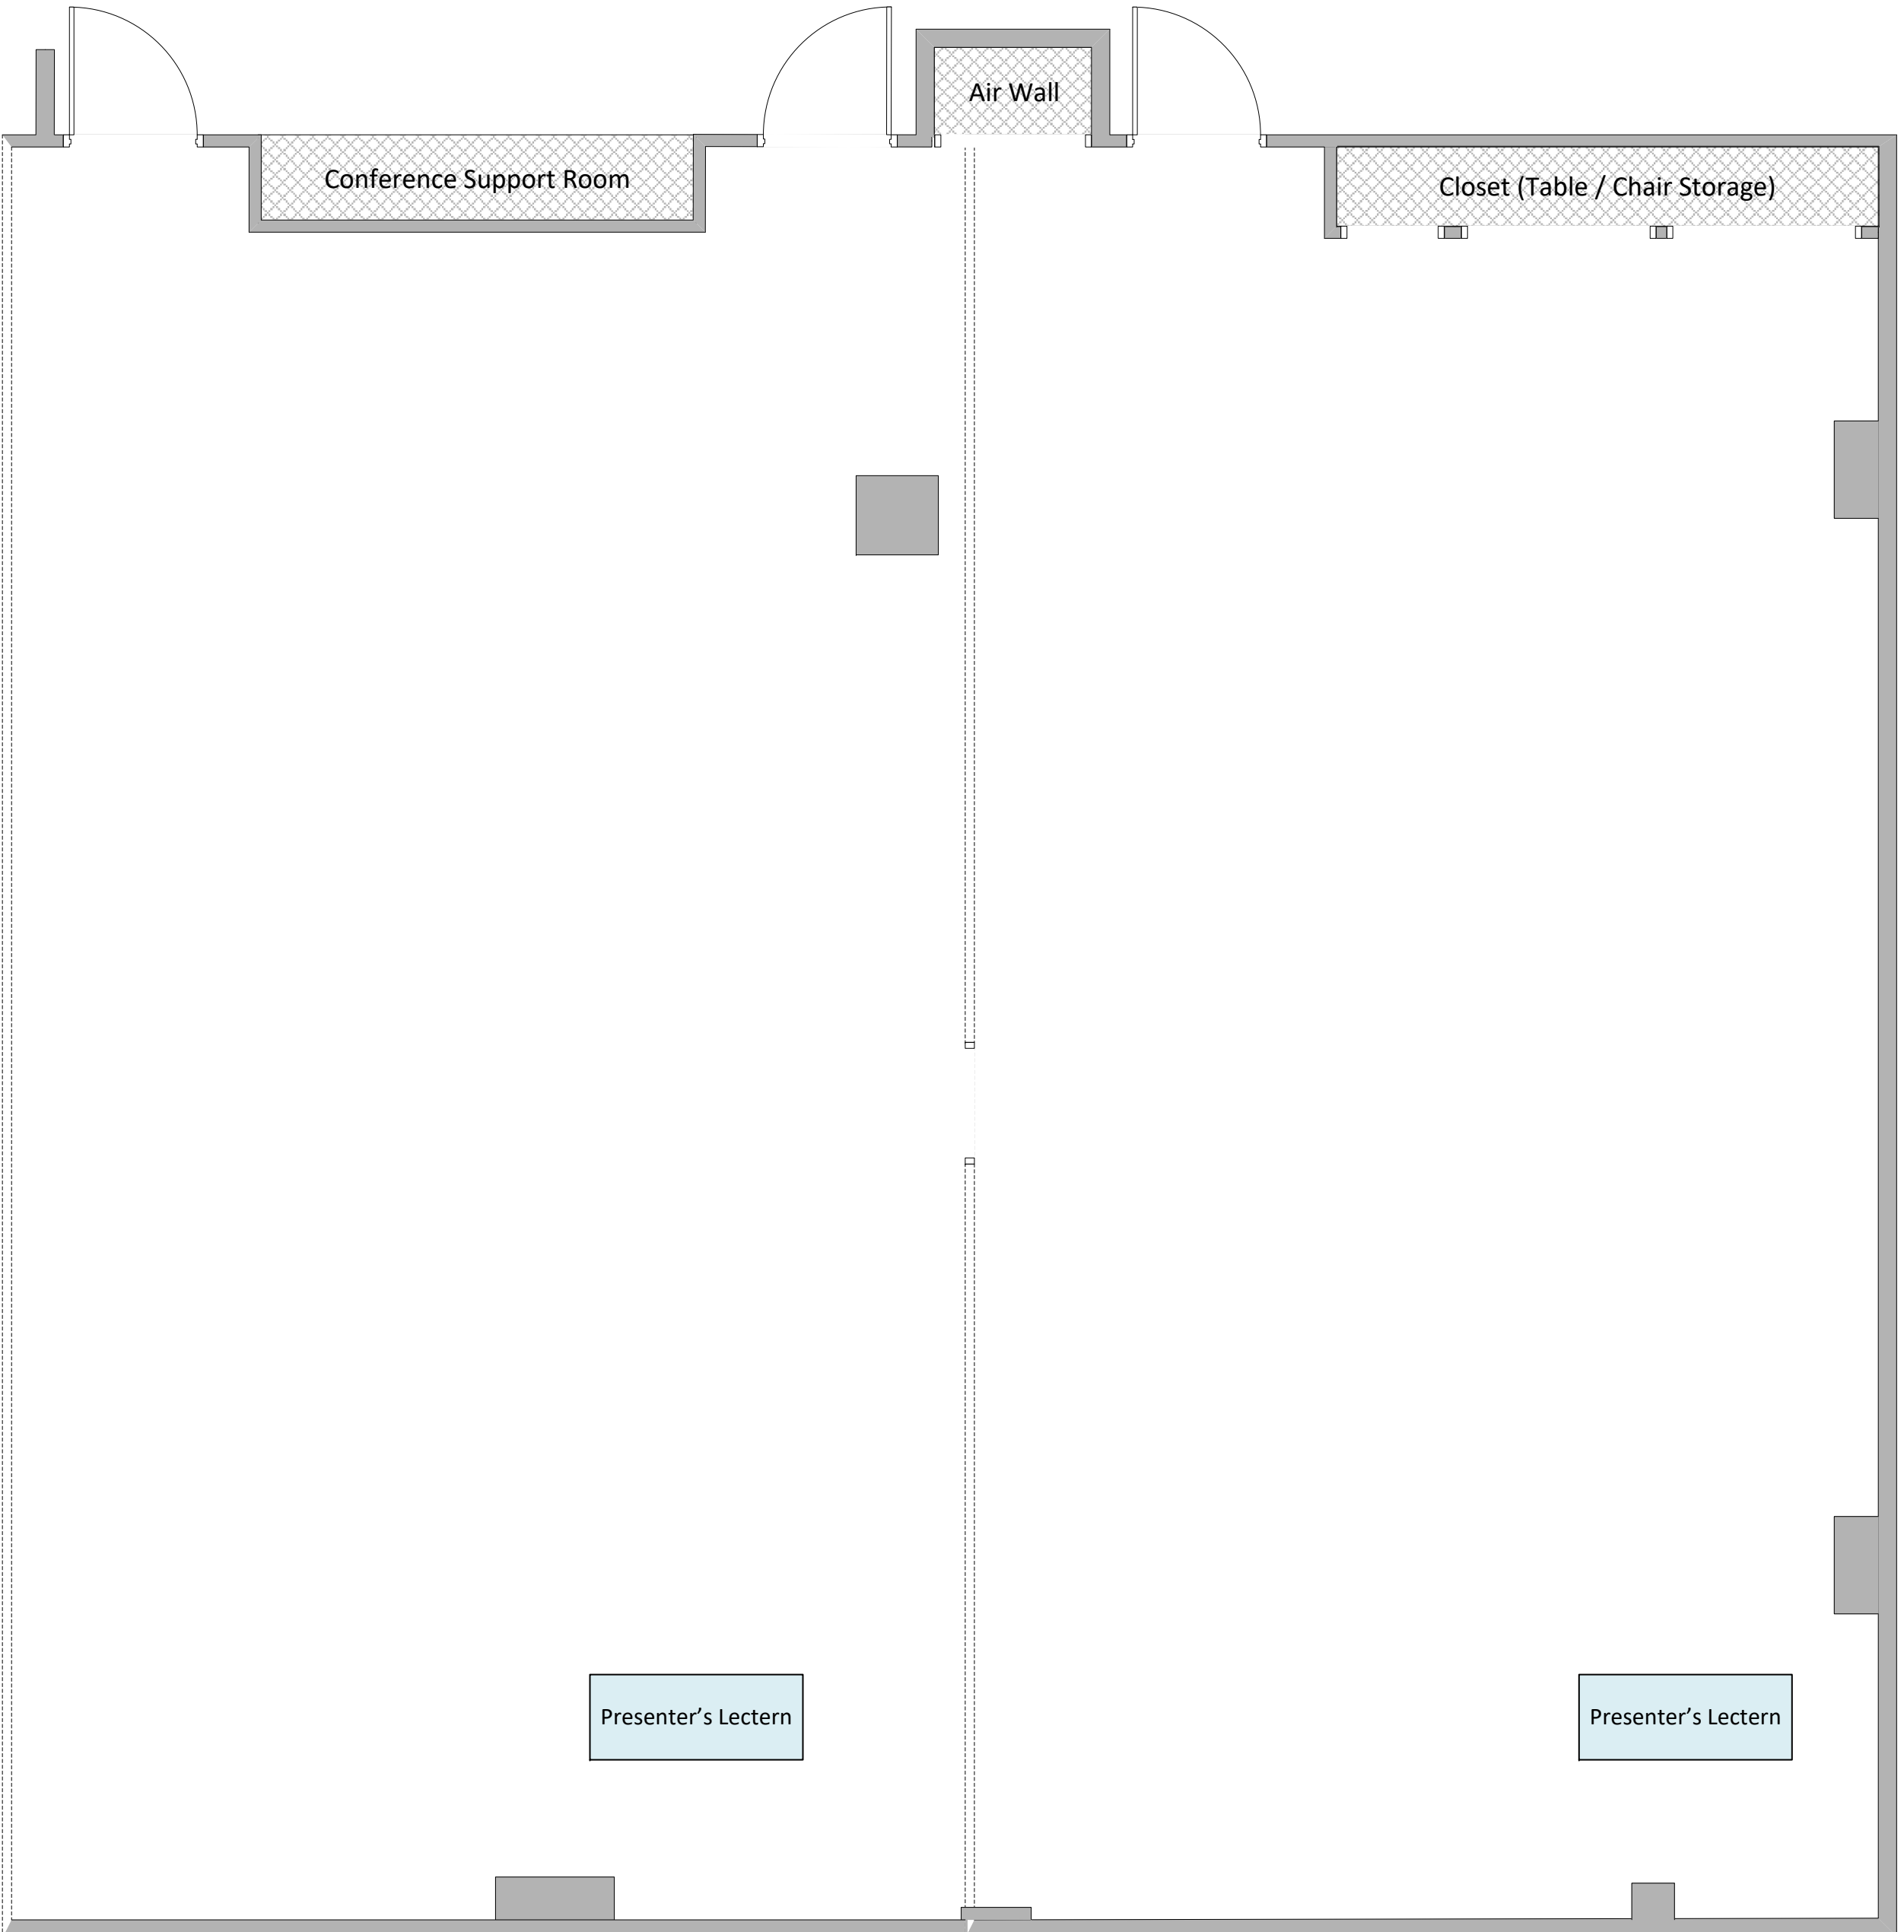

Puget Sound ESD Conference Center Room Diagrams

Cedar / Duwamish

1 foot scale ruler

2 foot scale ruler

Combined Room General Dimensions:
49' x 52'

Items to scale (Room, Lectern, Table, Chair)

Combined Room General Dimensions:
49' x 78'

Items to scale (Room, Lectern, Table, Chair)

Puget Sound ESD Conference Center Room Diagrams

Duwamish / Nisqually

1 foot scale ruler

2 foot scale ruler

Items to scale (Room, Lectern, Table, Chair)

Combined Room General Dimensions:
49' x 52'

Table

Puget Sound ESD Conference Center

Room Diagrams

Cedar

V.1.0.20200409

Room General Dimensions:
49' x 26'

Puget Sound ESD Conference Center

Room Diagrams

Puget Sound ESD Conference Center

Room Diagrams **Puyallup**

2 foot scale ruler

1 foot scale ruler

Items to scale (Room, Lectern, Table, Chair)

Table

Room General Dimensions:
48'-6" x 31'

Puget Sound ESD Conference Center