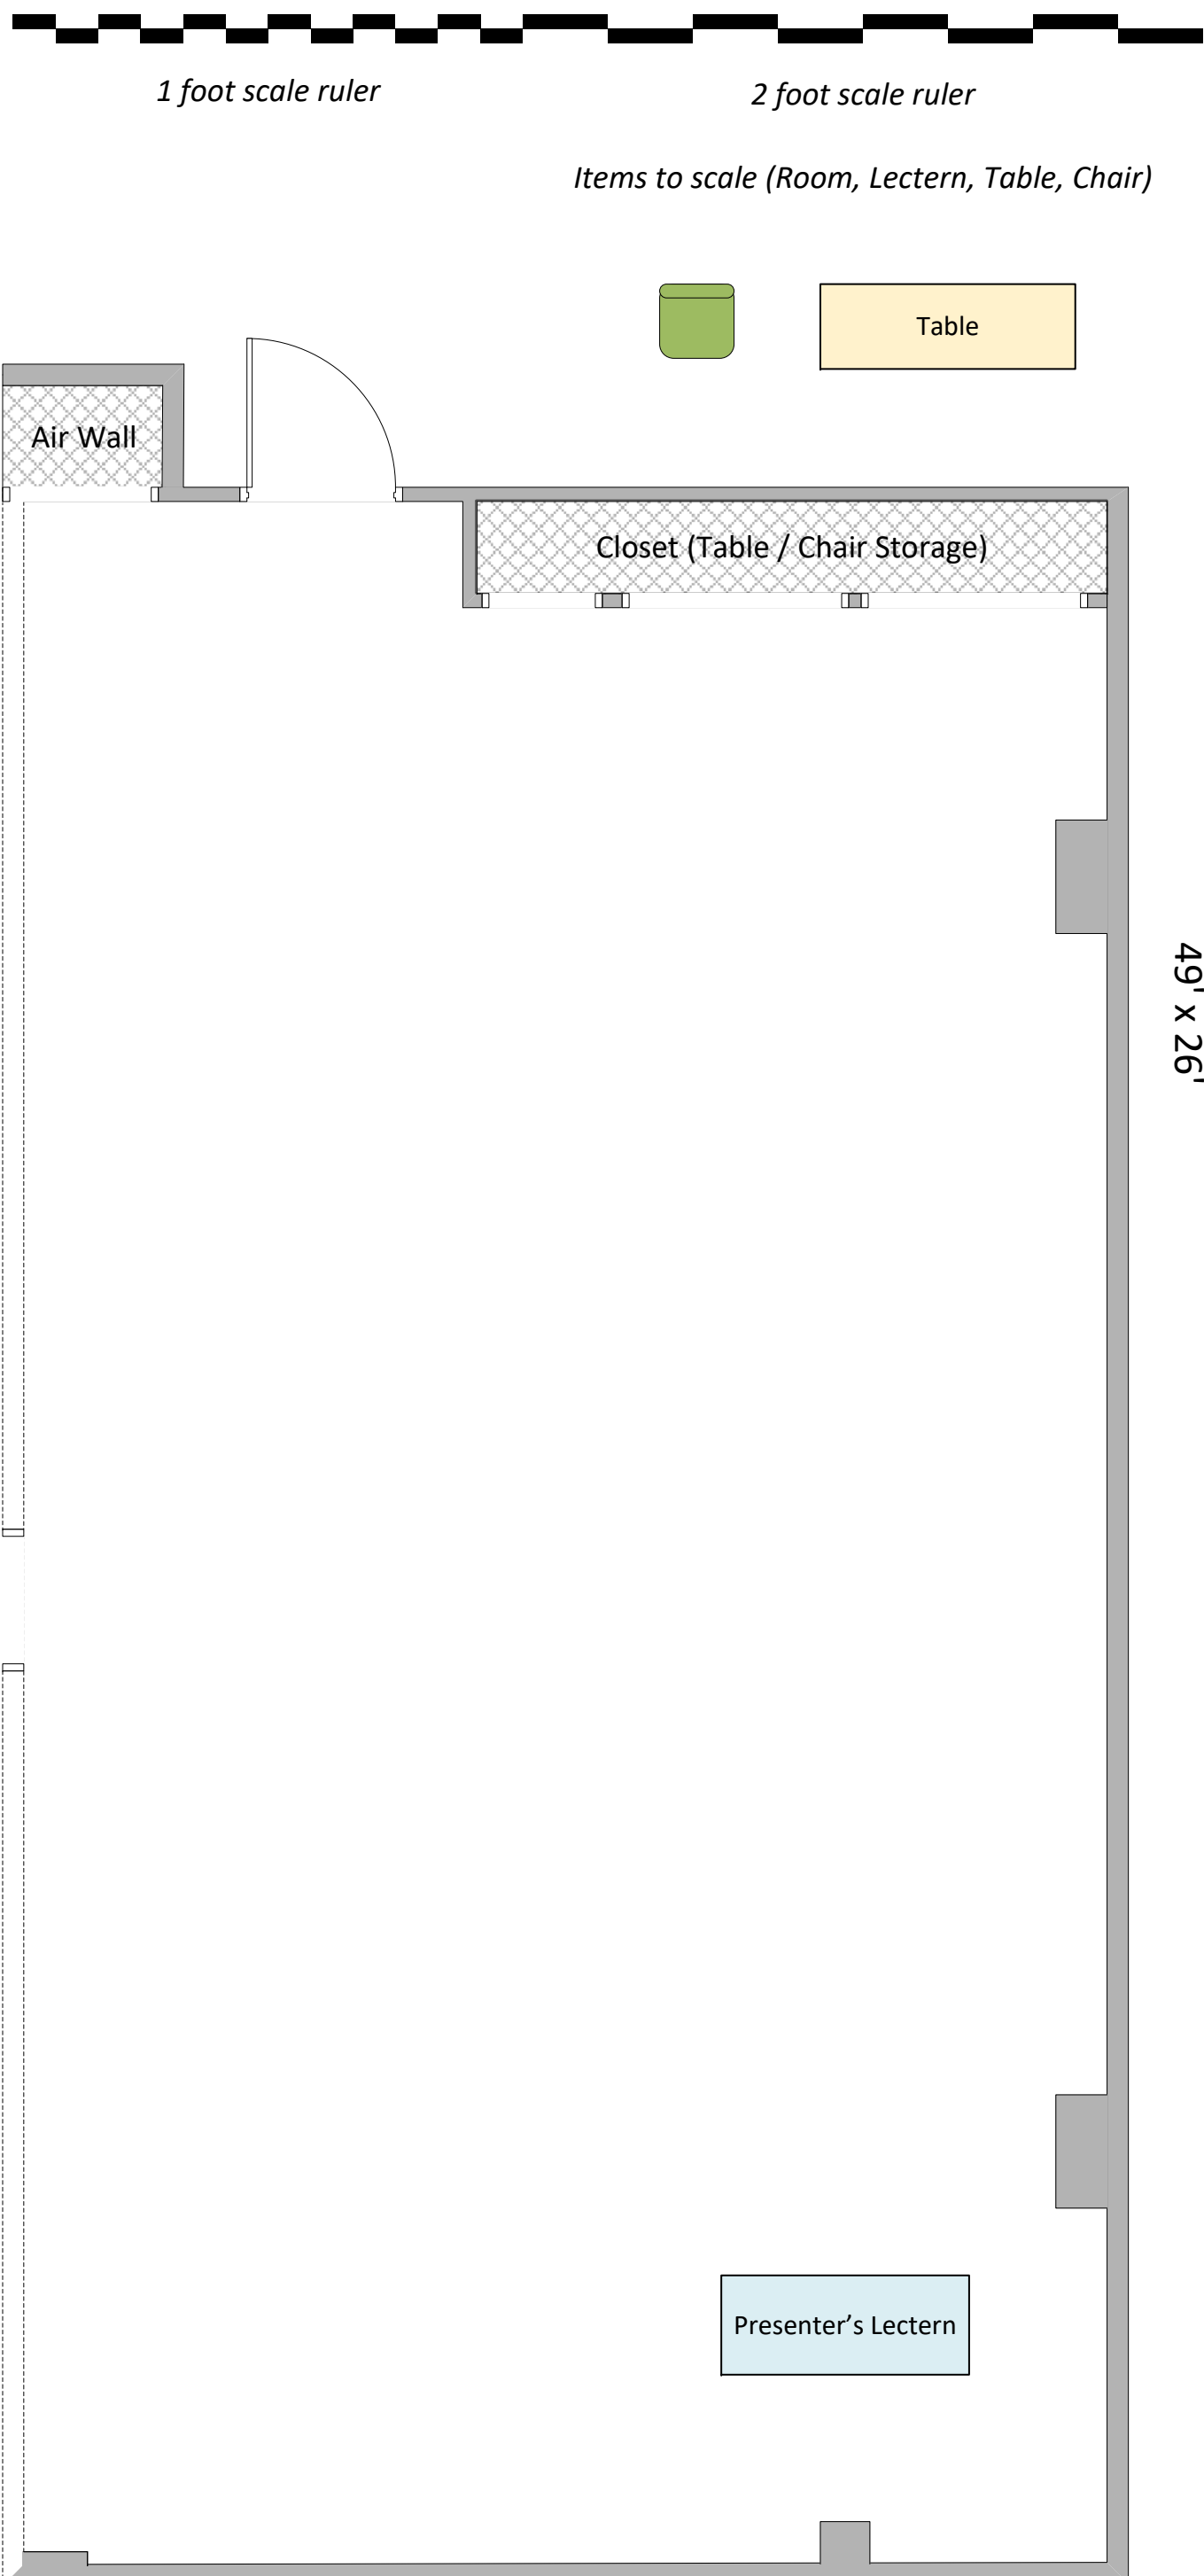

Puget Sound ESD Conference Center Room Diagrams

Cedar / Duwamish

1 foot scale ruler

2 foot scale ruler

Combined Room General Dimensions:
49' x 52'

Items to scale (Room, Lectern, Table, Chair)

Combined Room General Dimensions:
49' x 78'

Items to scale (Room, Lectern, Table, Chair)

Puget Sound ESD Conference Center Room Diagrams

Duwamish / Nisqually

1 foot scale ruler

2 foot scale ruler

Items to scale (Room, Lectern, Table, Chair)

Combined Room General Dimensions:
49' x 52'

Table

Puget Sound ESD Conference Center

Room Diagrams

Cedar

V.1.0.20200409

Room General Dimensions:
49' x 26'

Puget Sound ESD Conference Center

Room Diagrams

Puget Sound ESD Conference Center

Room Diagrams **Puyallup**

2 foot scale ruler

1 foot scale ruler

Items to scale (Room, Lectern, Table, Chair)

Table

Room General Dimensions:
48'-6" x 31'

Puget Sound ESD Conference Center