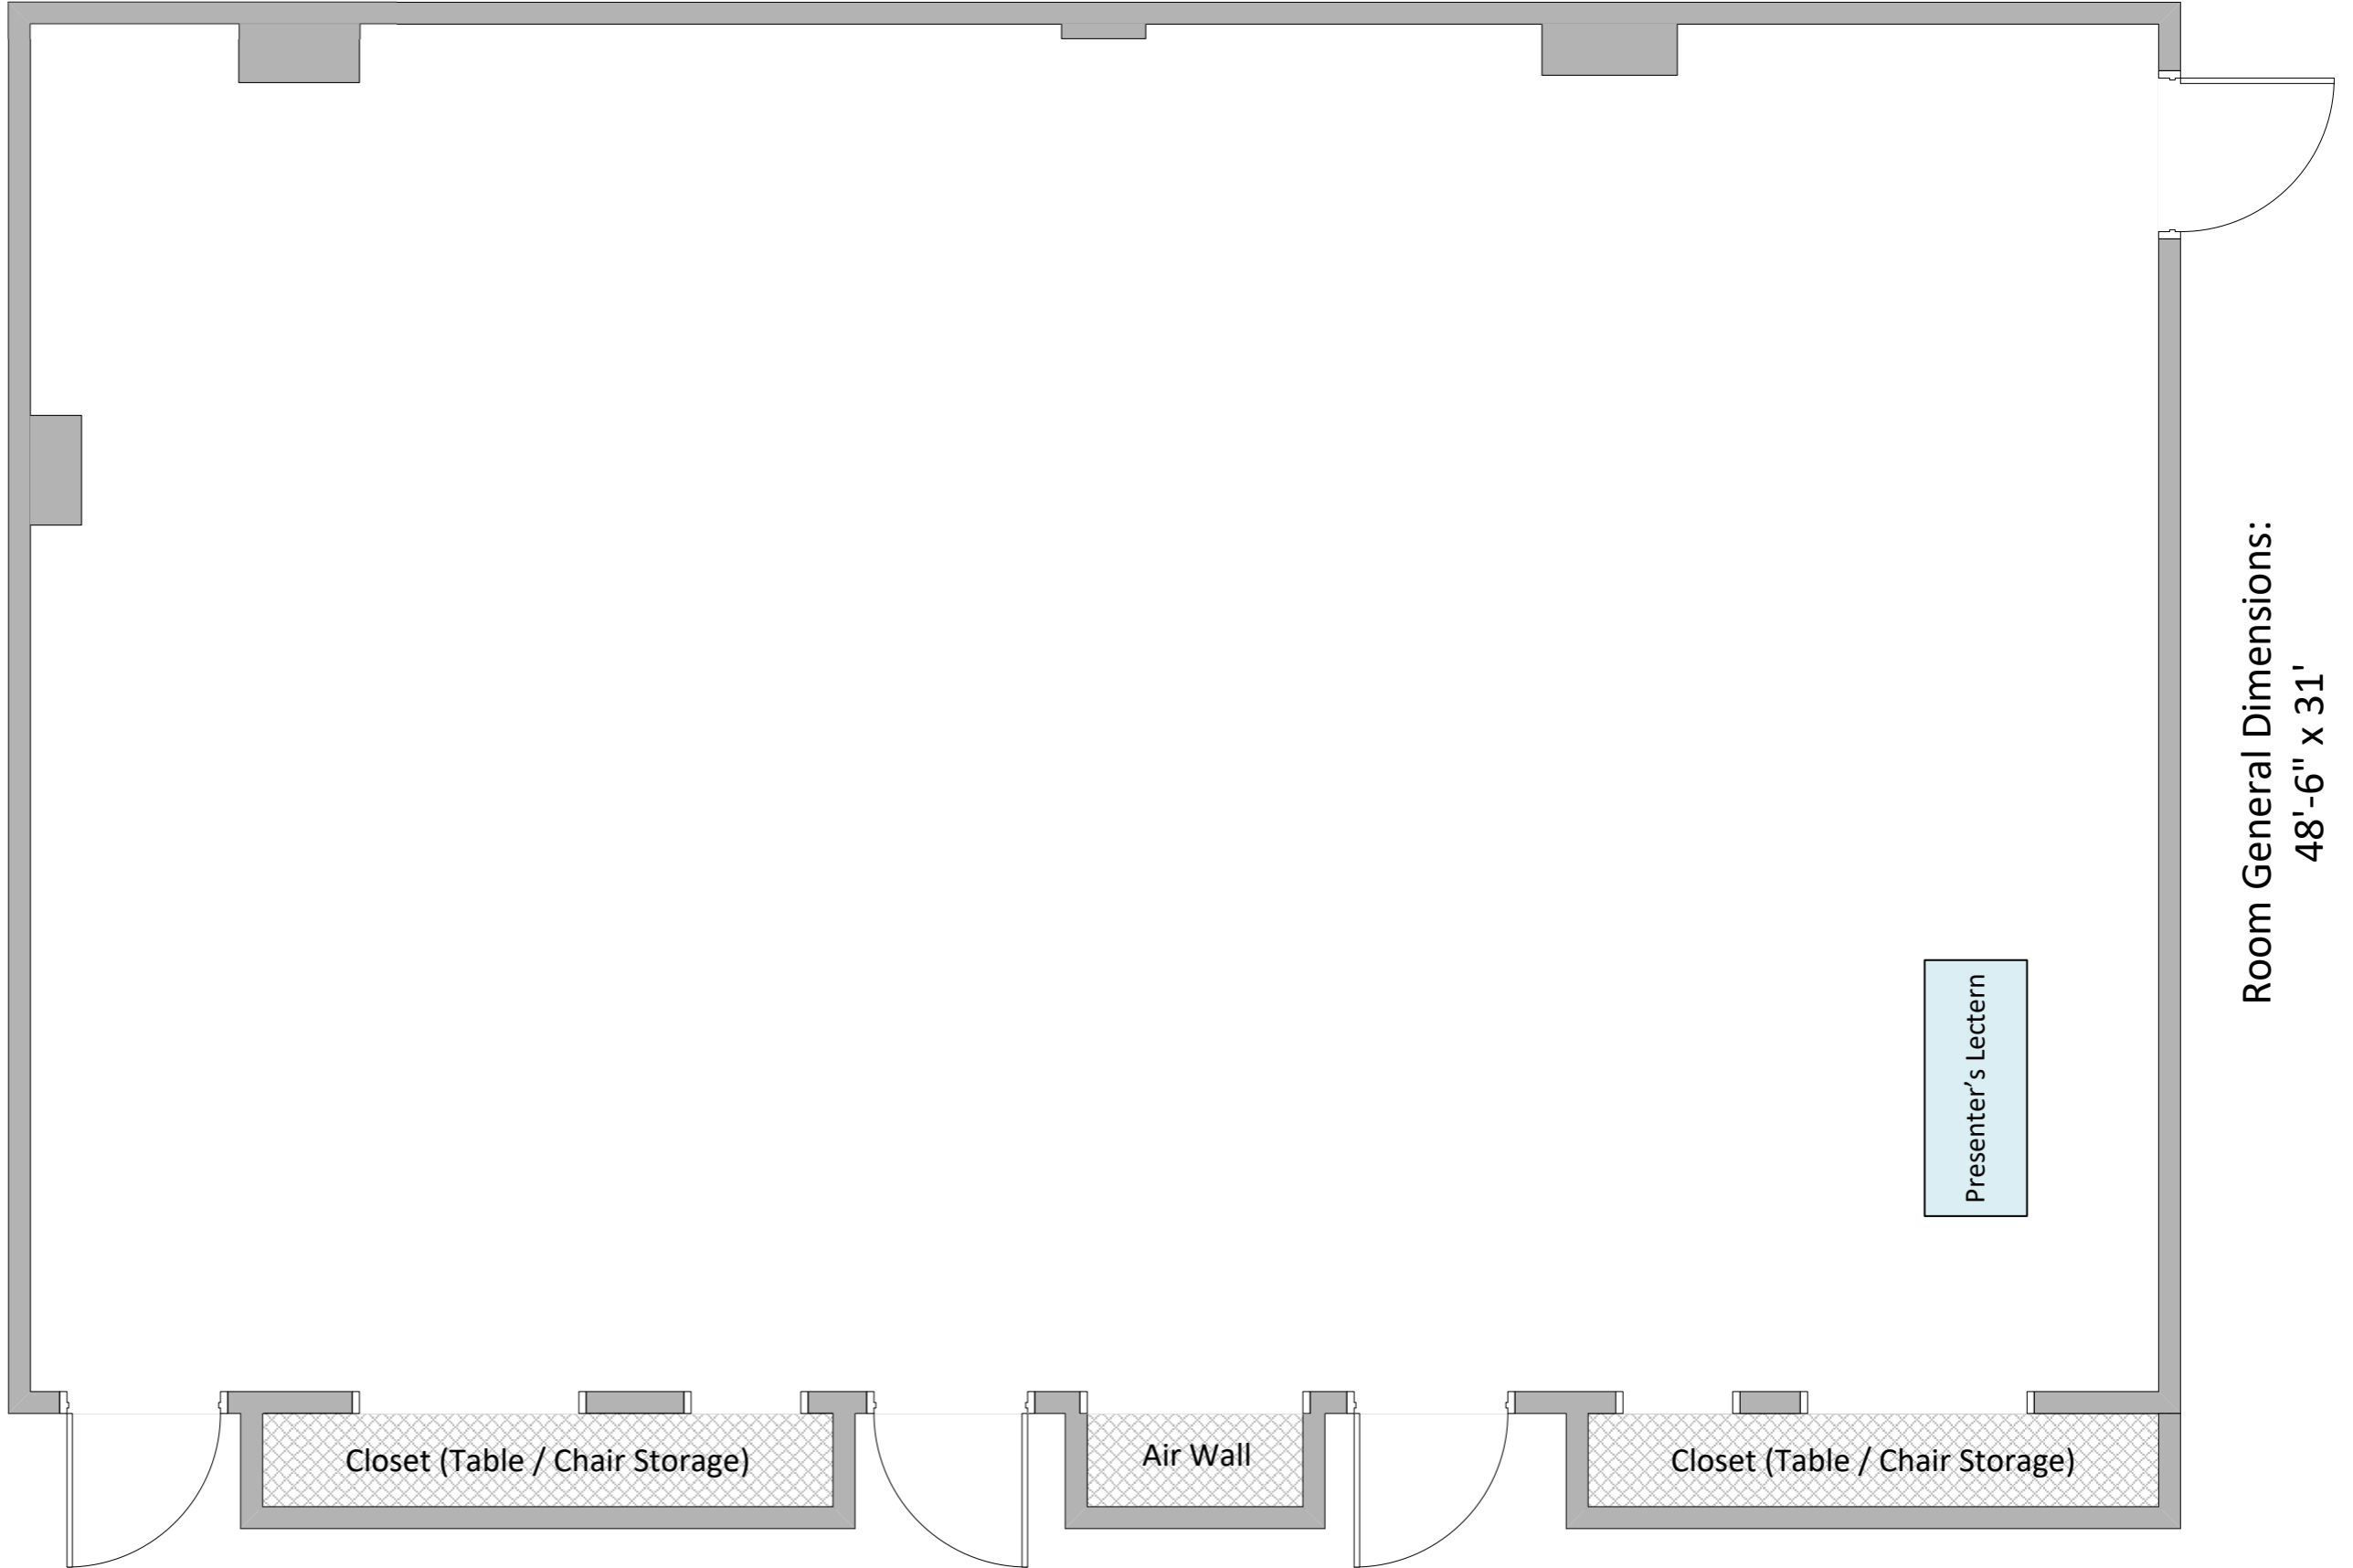

Items to scale (Room, Lectern, Table, Chair)

Puget Sound ESD Conference Center Room Diagrams

Duwamish / Nisqually

1 foot scale ruler

2 foot scale ruler

Items to scale (Room, Lectern, Table, Chair)

Combined Room General Dimensions:
49' x 52'

Duwamish

V.1.0.20200409

Room General Dimensions:
49' x 26'

Puget Sound ESD Conference Center

Room Diagrams

Nisqually

V.1.0.20200409

Room General Dimensions:
49' x 26'

Puget Sound ESD Conference Center

Room Diagrams **Puyallup**

2 foot scale ruler

1 foot scale ruler

Items to scale (Room, Lectern, Table, Chair)

Table

Room General Dimensions:
48'-6" x 31'

Puget Sound ESD Conference Center

Room Diagrams **Puyallup A/B Sides**

2 foot scale ruler

Items to scale (Room, Lectern, Table, Chair)

1 foot scale ruler

Table

Chair

Puy—B

Puy—A