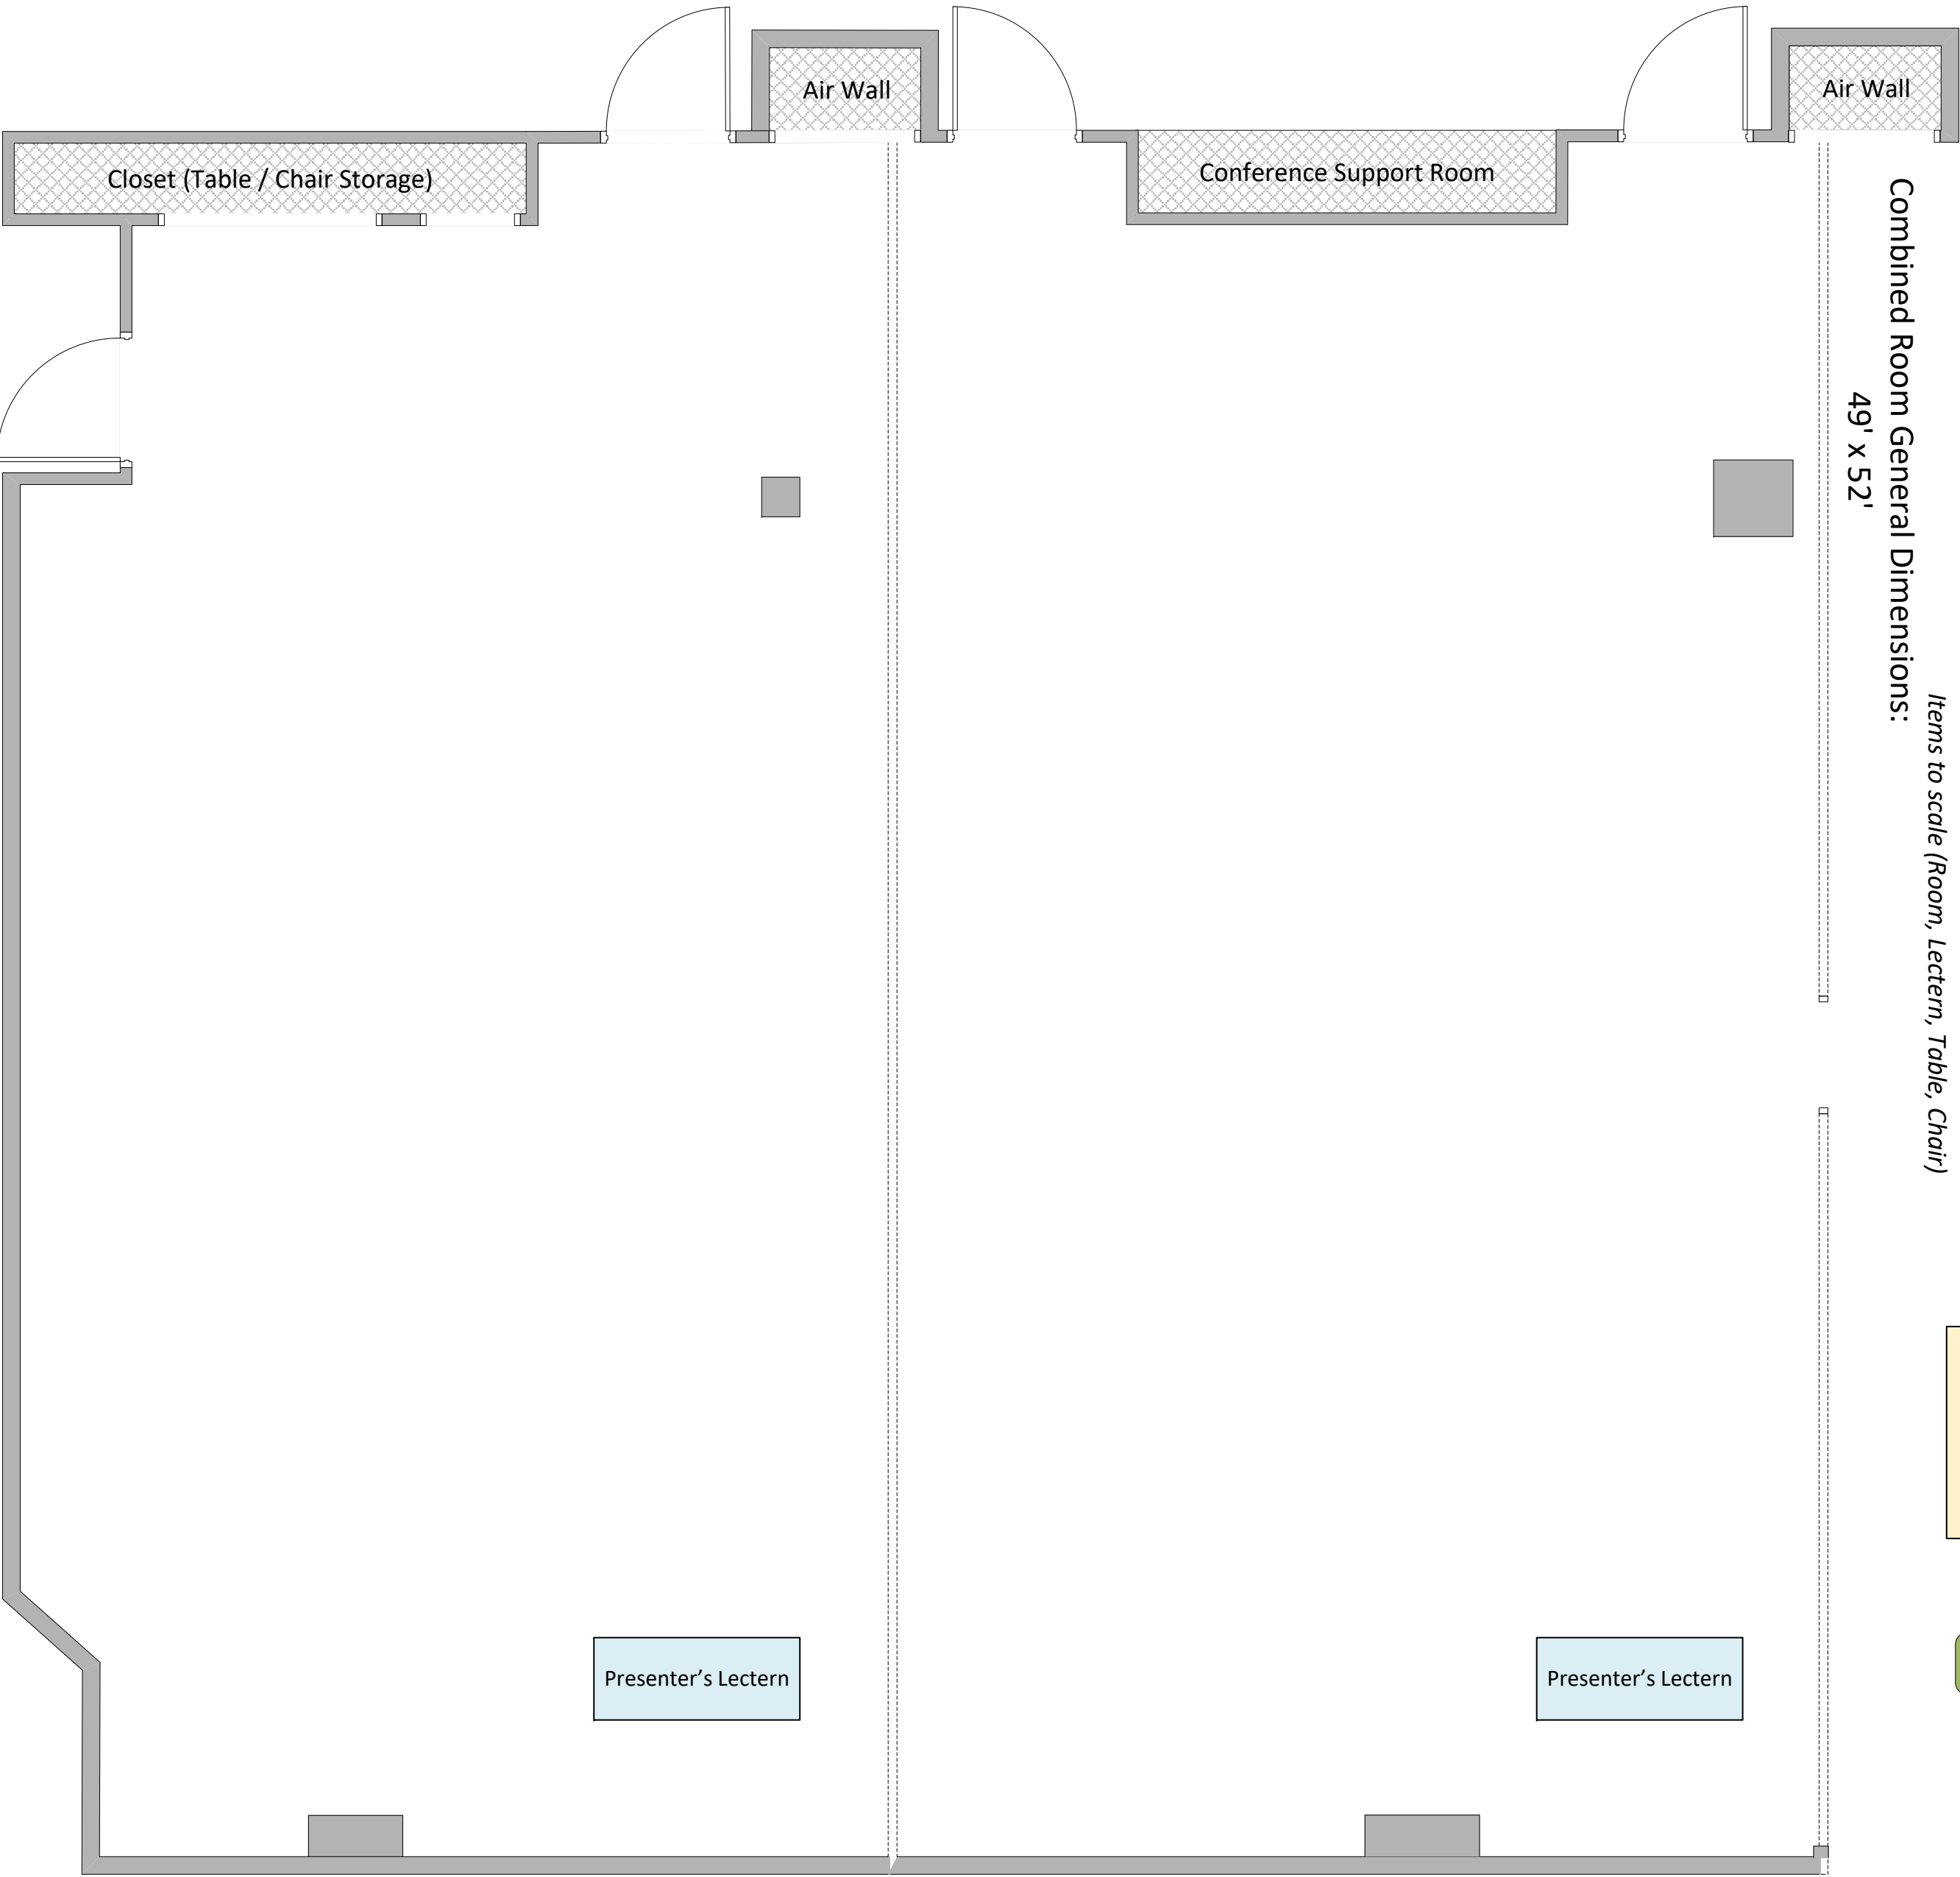

Puget Sound ESD Conference Center Room Diagrams

Cedar / Duwamish

1 foot scale ruler

2 foot scale ruler

Combined Room General Dimensions:
49' x 52'

Items to scale (Room, Lectern, Table, Chair)

Combined Room General Dimensions:
49' x 78'

Items to scale (Room, Lectern, Table, Chair)

Puget Sound ESD Conference Center Room Diagrams

Duwamish / Nisqually

1 foot scale ruler

2 foot scale ruler

Items to scale (Room, Lectern, Table, Chair)

Combined Room General Dimensions:
49' x 52'

Table

Puget Sound ESD Conference Center

Room Diagrams

Cedar

V.1.0.20200409

Room General Dimensions:
49' x 26'

Puget Sound ESD Conference Center

Room Diagrams

Puget Sound ESD Conference Center

Room Diagrams **Puyallup**

2 foot scale ruler

1 foot scale ruler

Items to scale (Room, Lectern, Table, Chair)

Table

Room General Dimensions:
48'-6" x 31'

Puget Sound ESD Conference Center