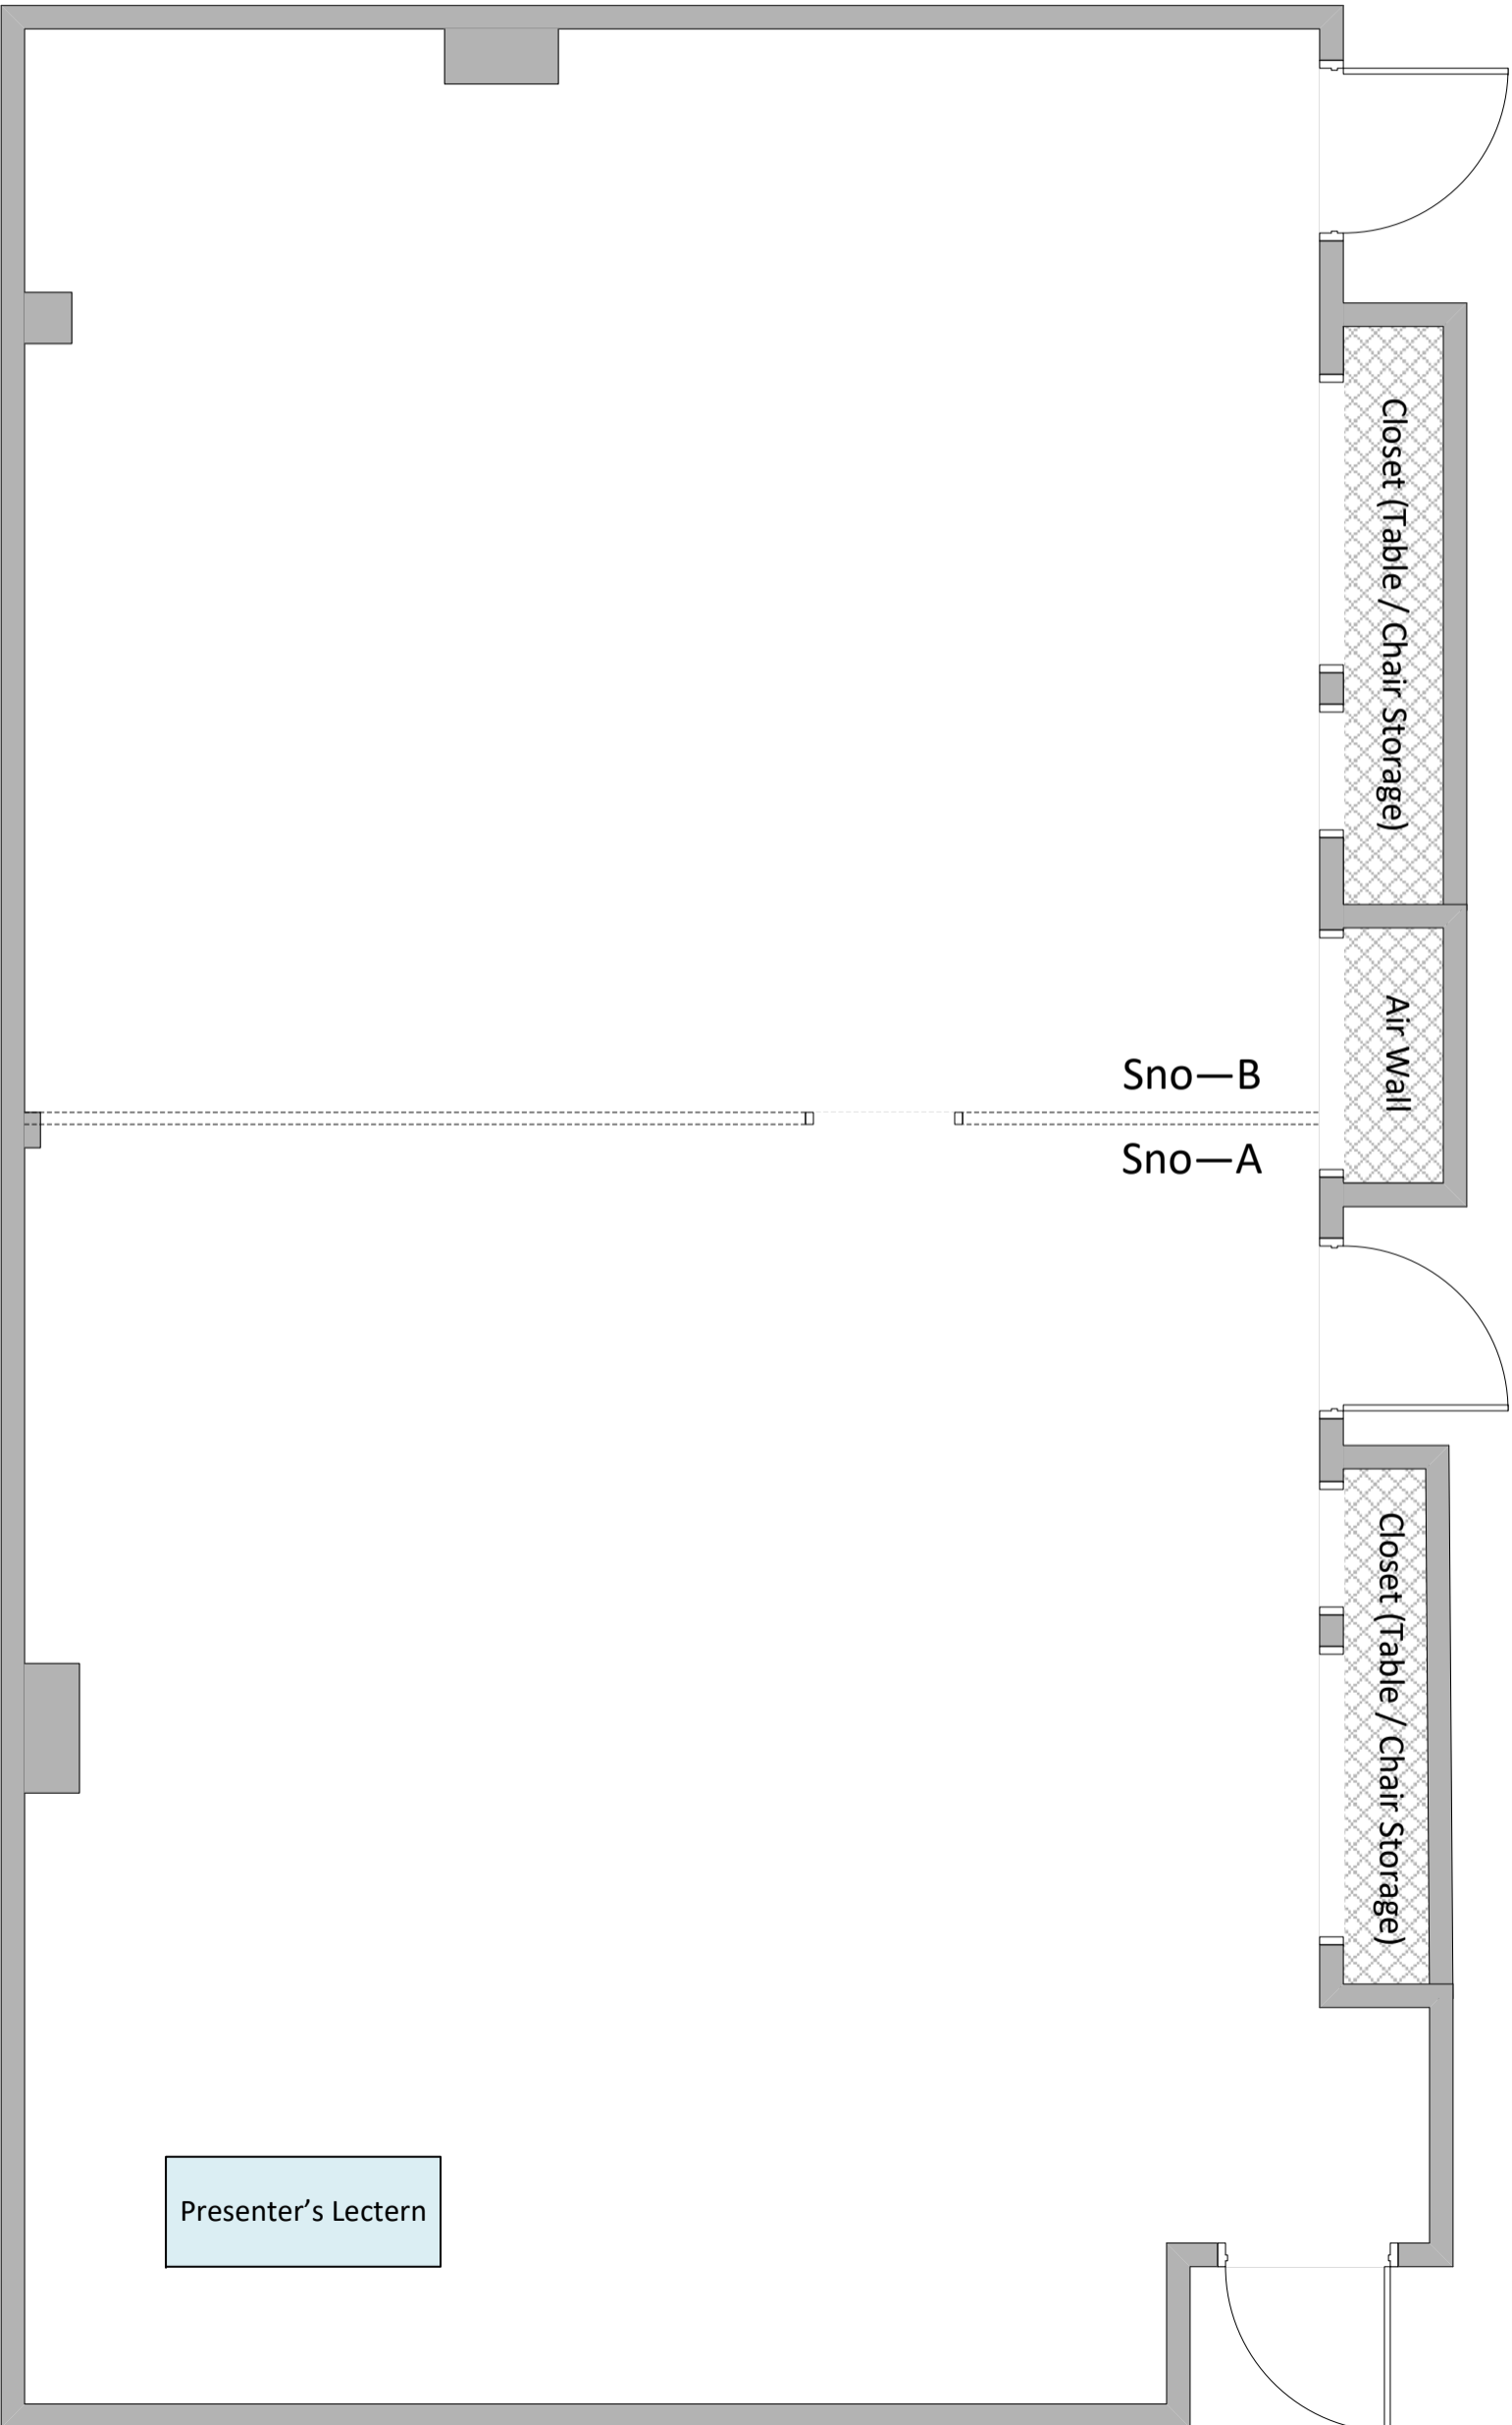

Closet (Table / Chair Storage)

Air Wall

Closet (Table / Chair Storage)

Presenter's Lectern

A-Side General Dimensions:

23 x 31'

B-Side General Dimensions:

24'-10" x 31'

Puget Sound ESD Conference Center

Room Diagrams

Snoqualmie

Room General Dimensions:

50' x 27'-6"

V.1.0.20200409

2 foot scale ruler

1 foot scale ruler

Items to scale (Room, Lectern, Table, Chair)

Puget Sound ESD Conference Center

Room Diagrams

Snoqualmie A/B Sides

1 foot scale ruler

2 foot scale ruler

General Dimensions:

A-Side: 25' x 27'-6"

B-Side: 23' x 27'-6"

Items to scale (Room, Lectern, Table, Chair)

Presenter's Lectern

Closet (Table / Chair Storage)

Closet (Table / Chair Storage)

Air Wall

Sno-B

Sno-A