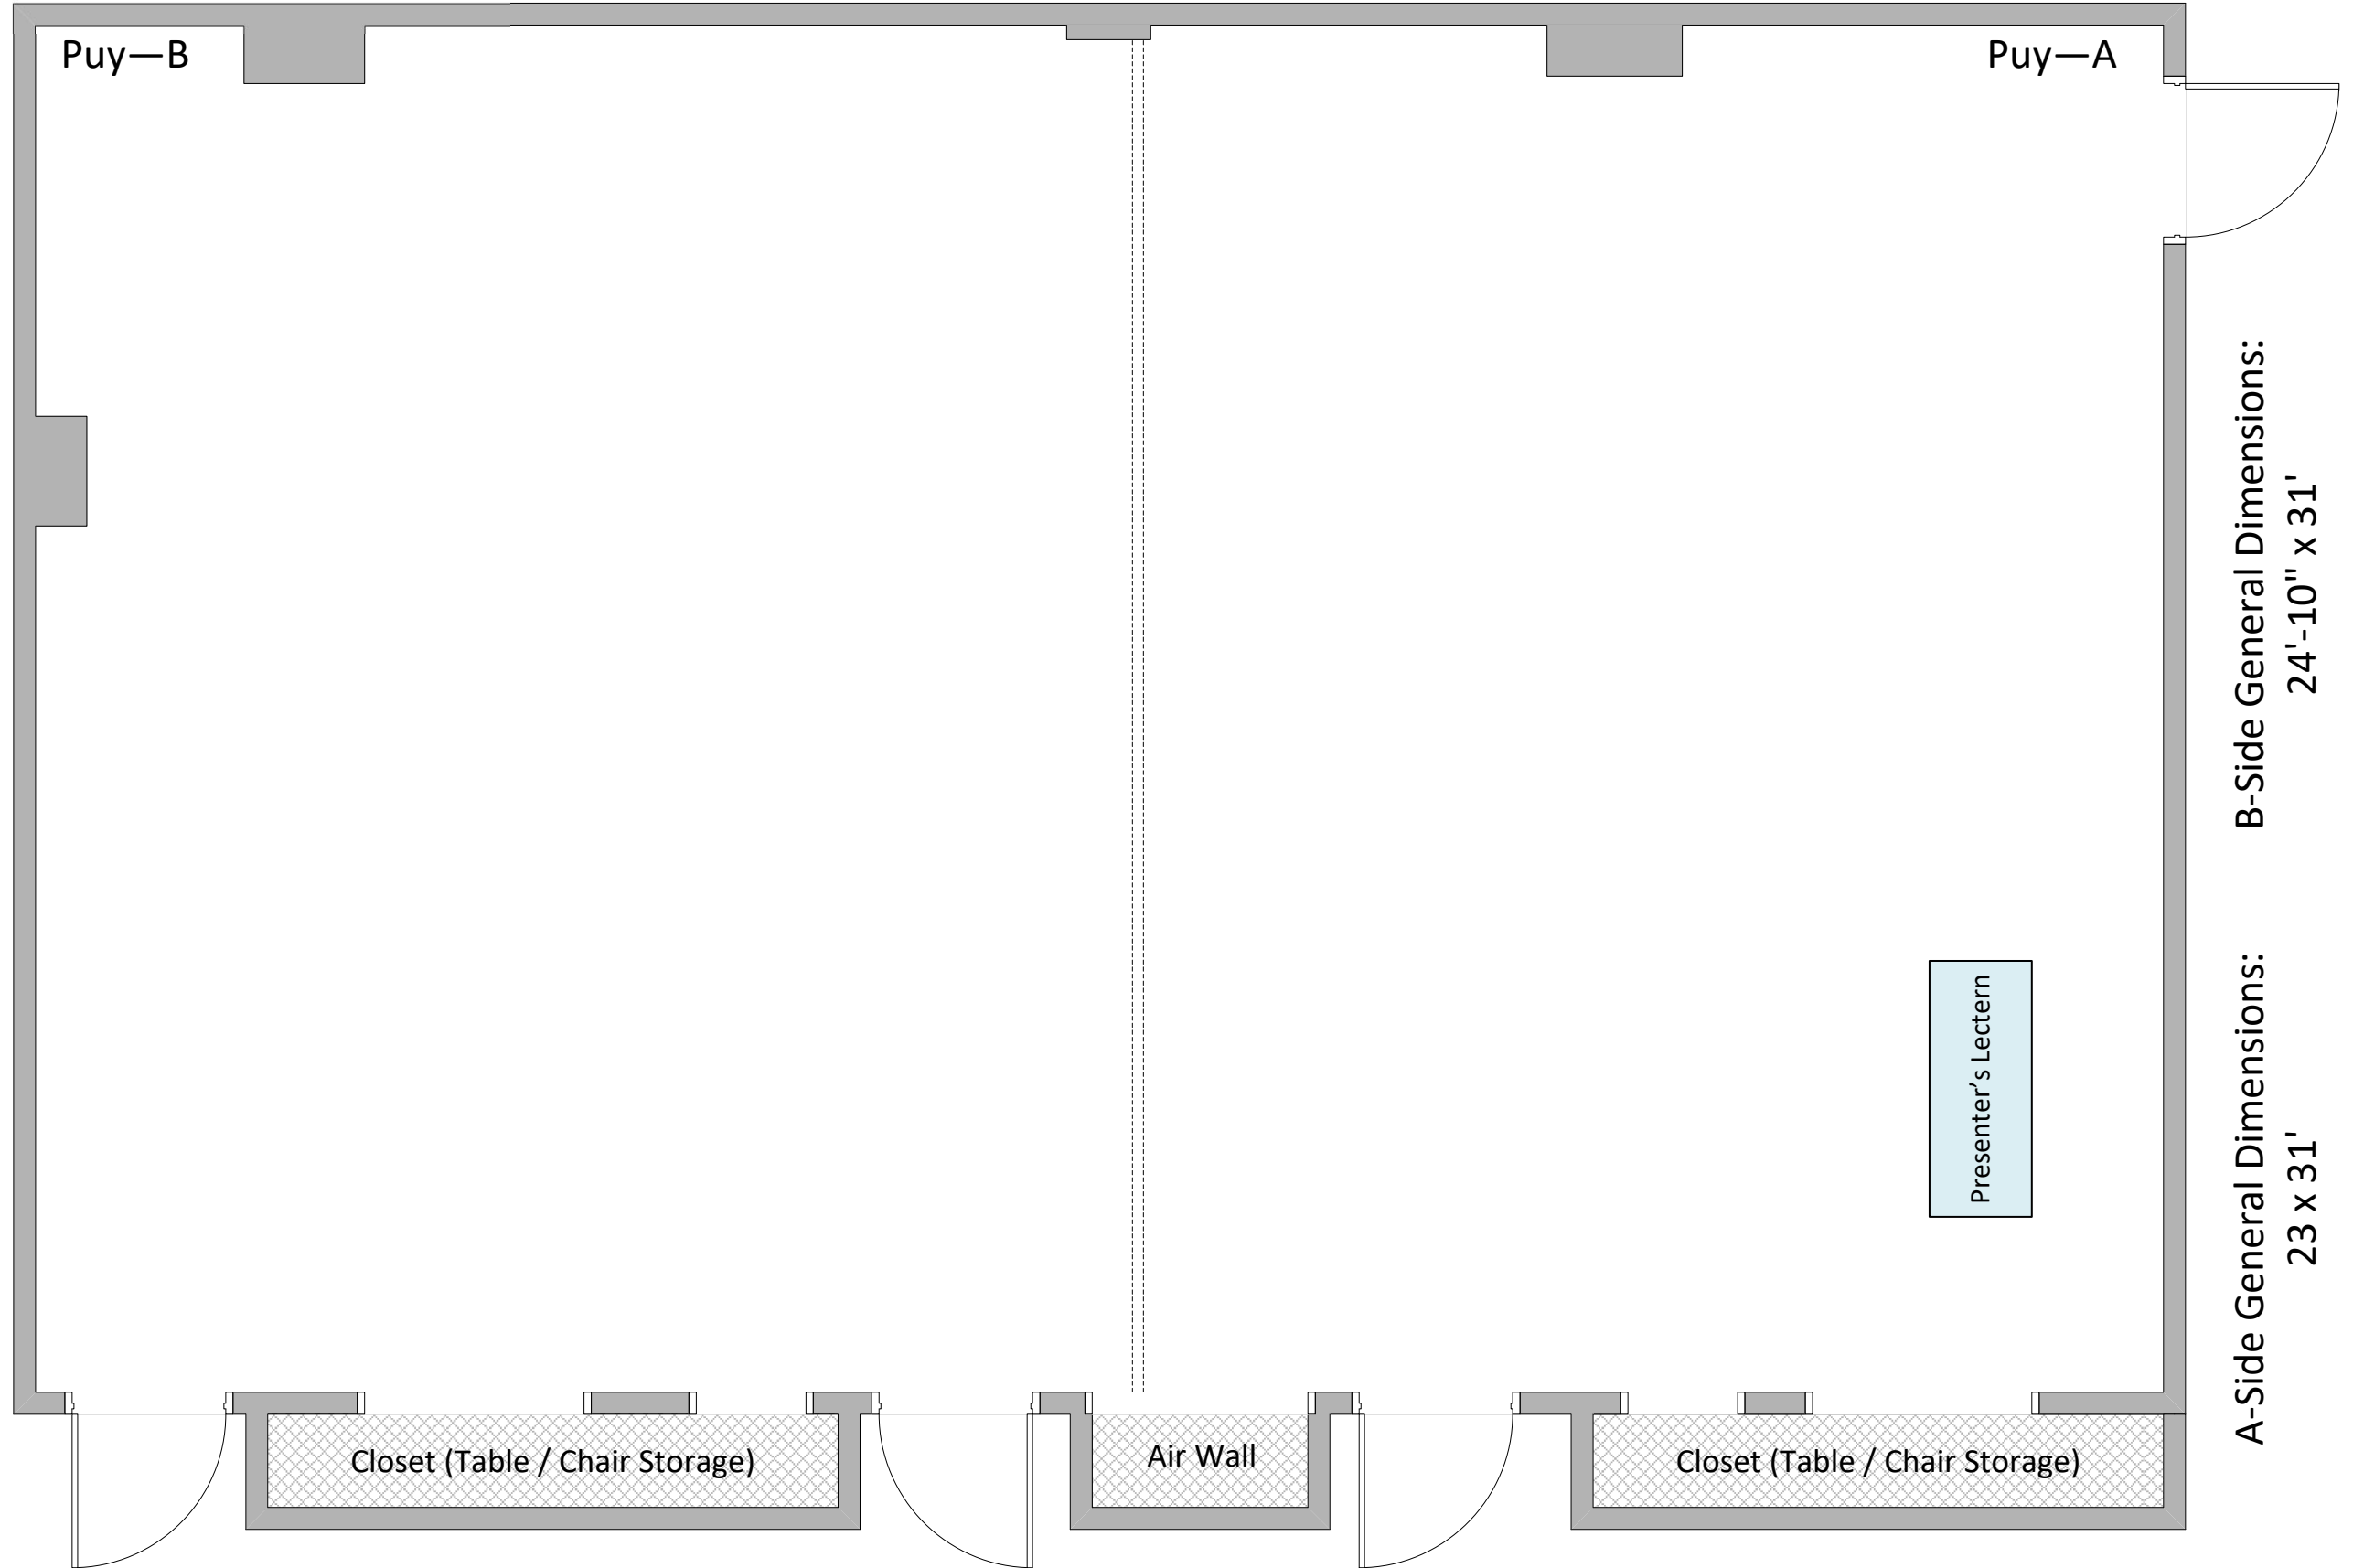

Puget Sound ESD Conference Center

Room Diagrams **Puyallup**

2 foot scale ruler

1 foot scale ruler

Items to scale (Room, Lectern, Table, Chair)

Table

Room General Dimensions:
48'-6" x 31'

Puget Sound ESD Conference Center

Room Diagrams **Puyallup A/B Sides**

2 foot scale ruler

Items to scale (Room, Lectern, Table, Chair)

1 foot scale ruler

Table

Chair

Puy—B

Puy—A

Closet (Table / Chair Storage)

Air Wall

Closet (Table / Chair Storage)

Presenter's Lectern

A-Side General Dimensions:

23 x 31'

B-Side General Dimensions:

24'-10" x 31'

B-Side: 23' x 27'-6"

Items to scale (Room, Lectern, Table, Chair)

Presenter's Lectern

Closet (Table / Chair Storage)

Closet (Table / Chair Storage)

Air Wall

Sno-B

Sno-A