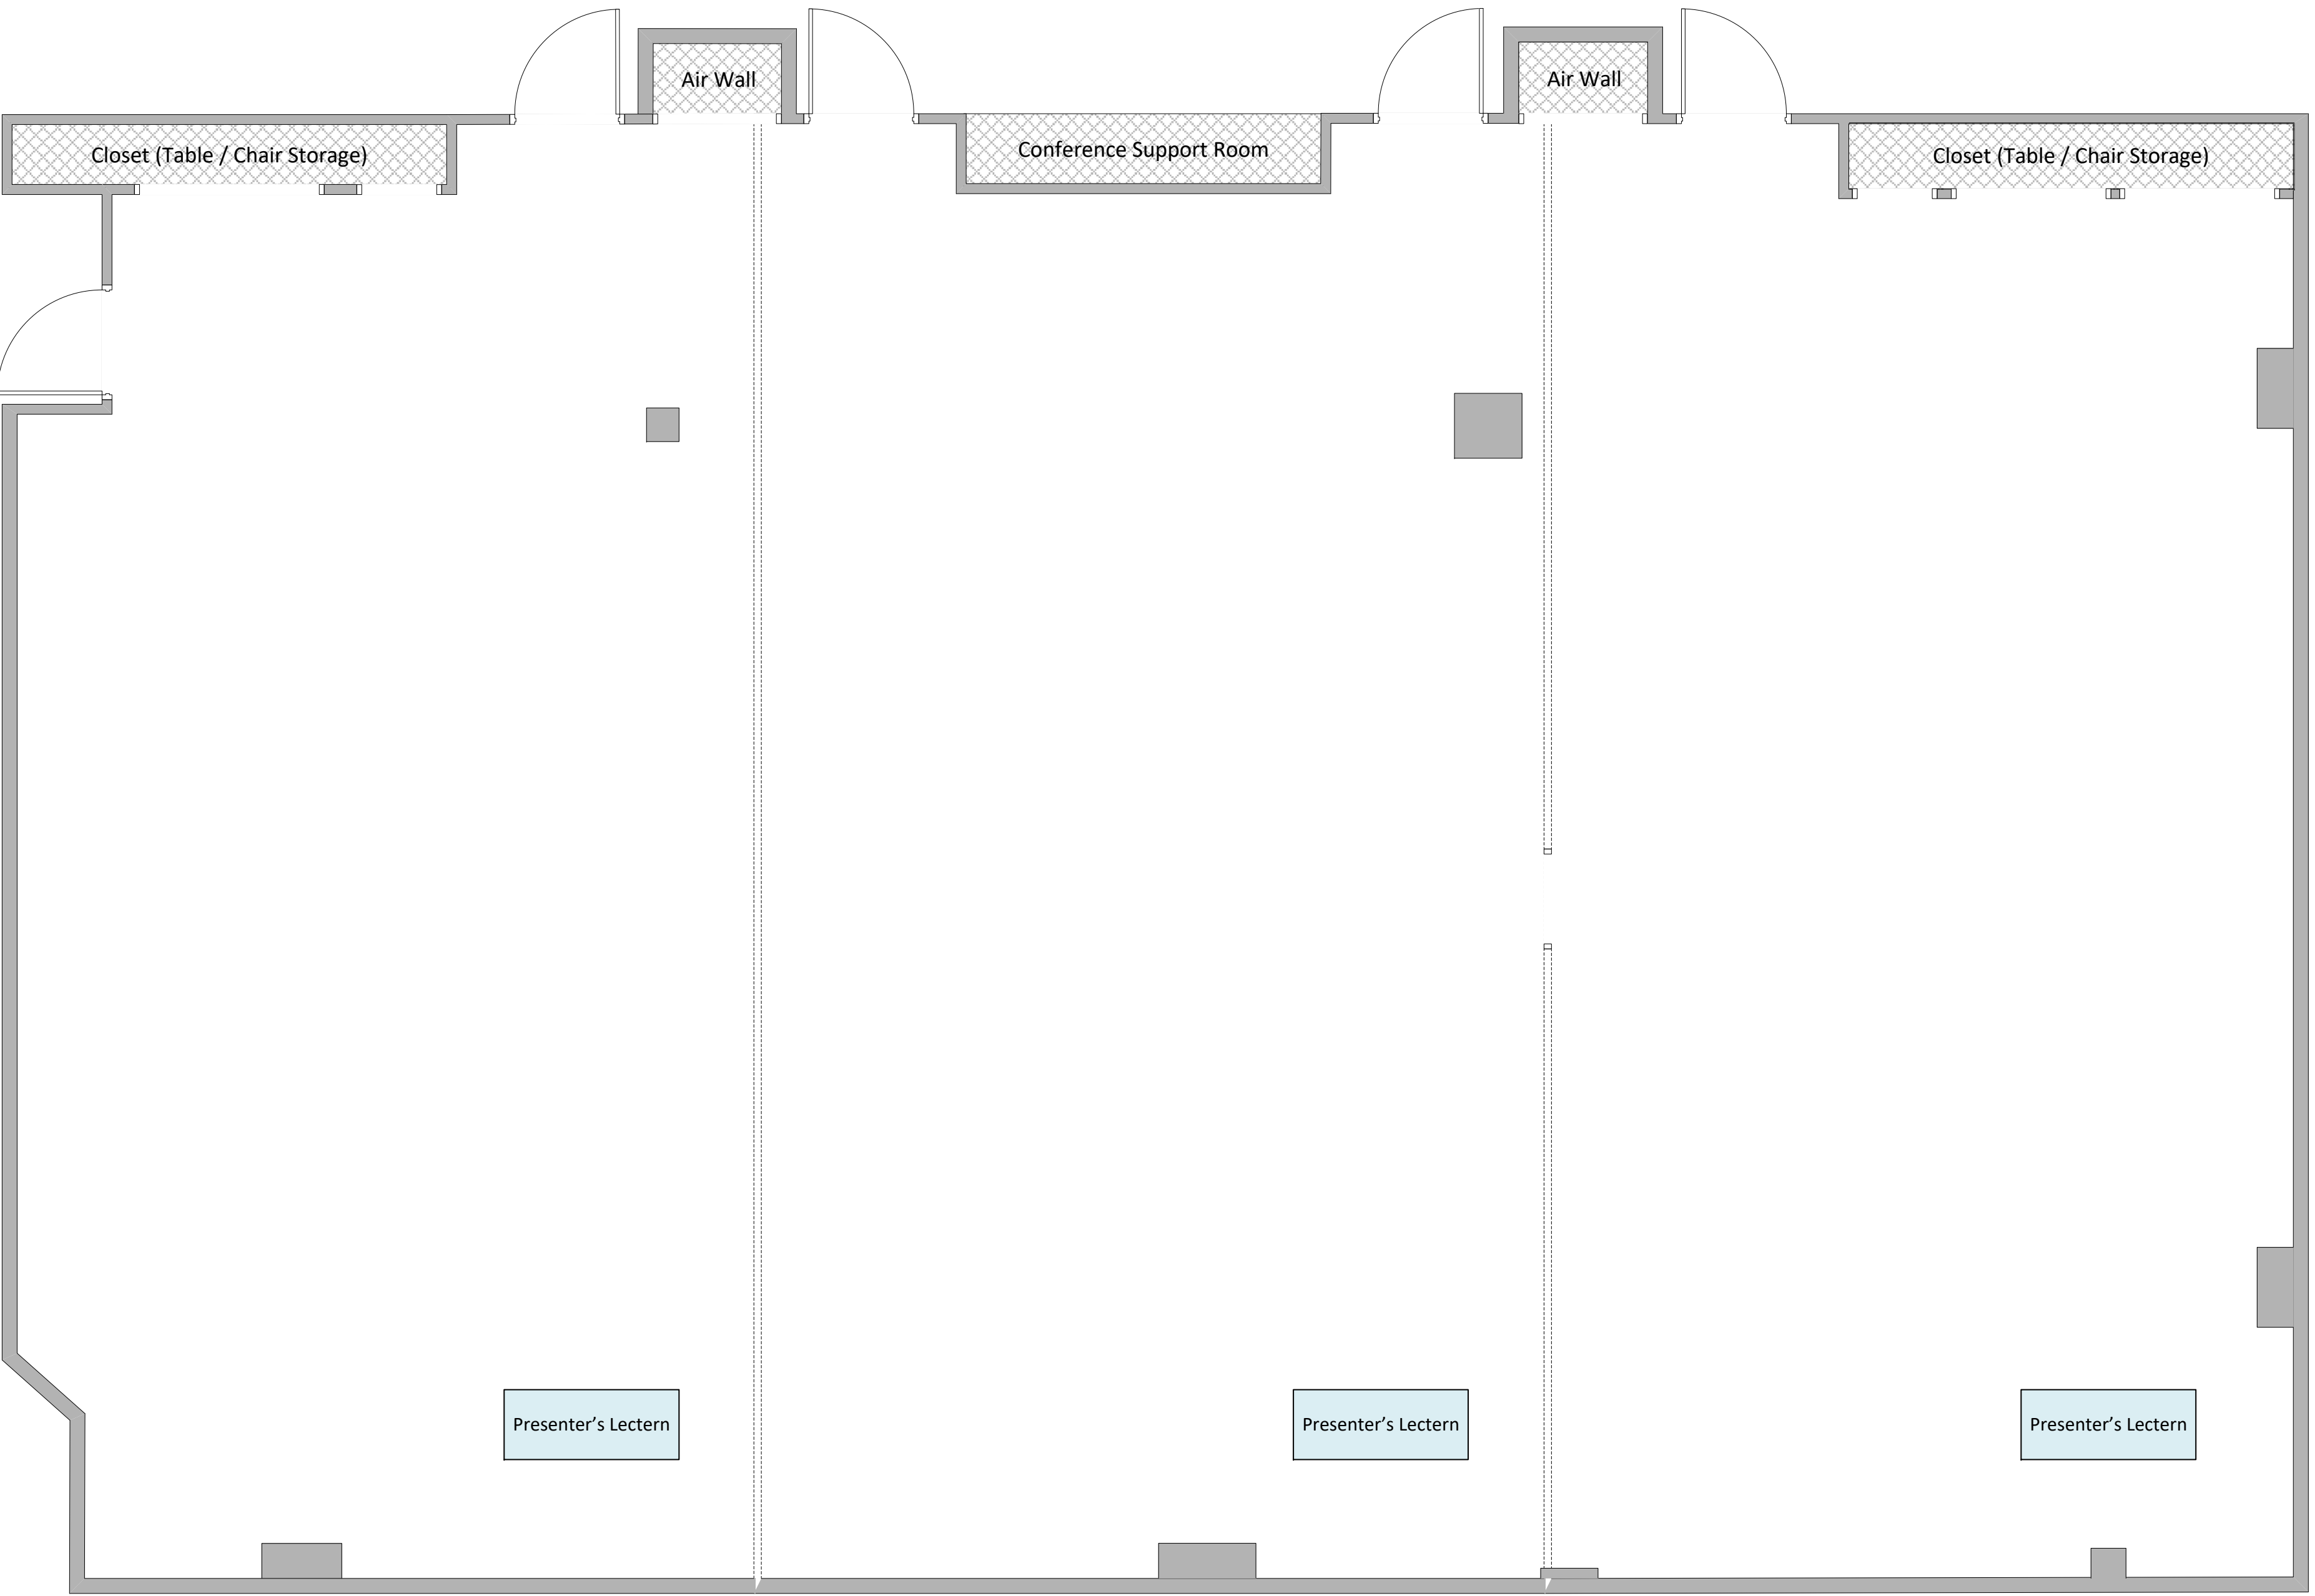

Puget Sound ESD Conference Center Room Diagrams

Cedar / Duwamish

1 foot scale ruler

2 foot scale ruler

Combined Room General Dimensions:
49' x 52'

Items to scale (Room, Lectern, Table, Chair)

Combined Room General Dimensions:
49' x 78'

Items to scale (Room, Lectern, Table, Chair)

Puget Sound ESD Conference Center Room Diagrams

Duwamish / Nisqually

1 foot scale ruler

2 foot scale ruler

Items to scale (Room, Lectern, Table, Chair)

Combined Room General Dimensions:
49' x 52'

Puget Sound ESD Conference Center

Room Diagrams **Puyallup**

2 foot scale ruler

1 foot scale ruler

Items to scale (Room, Lectern, Table, Chair)

Table

Room General Dimensions:
48'-6" x 31'

Puget Sound ESD Conference Center

Closet (Table / Chair Storage)

Air Wall

Closet (Table / Chair Storage)

Presenter's Lectern

A-Side General Dimensions:

23 x 31'

B-Side General Dimensions:

24'-10" x 31'