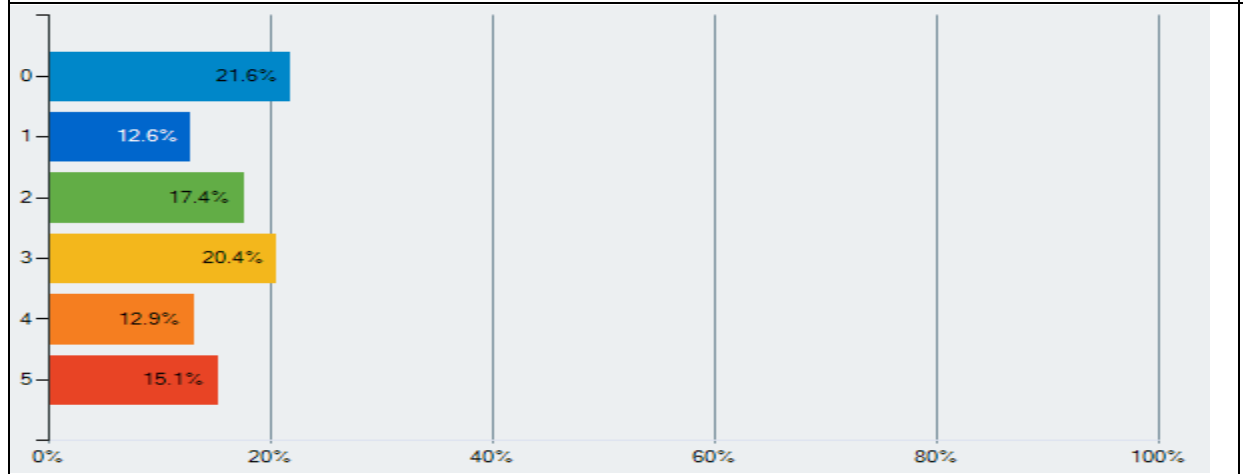

Albemarle County Public Schools
Weighted Grades

8(a) : Please read the following statements and rate your level of agreement.: The current practice of weighting grades increases student stress levels.

Answer	Responses	Value	%
0 - Disagree	700	0	21.6%
1	409	1	12.6%
2	564	2	17.4%
3	661	3	20.4%
4	418	4	12.9%
5 - Agree	488	5	15.1%

Weighted Score : 2.36

Total Responses 3,240