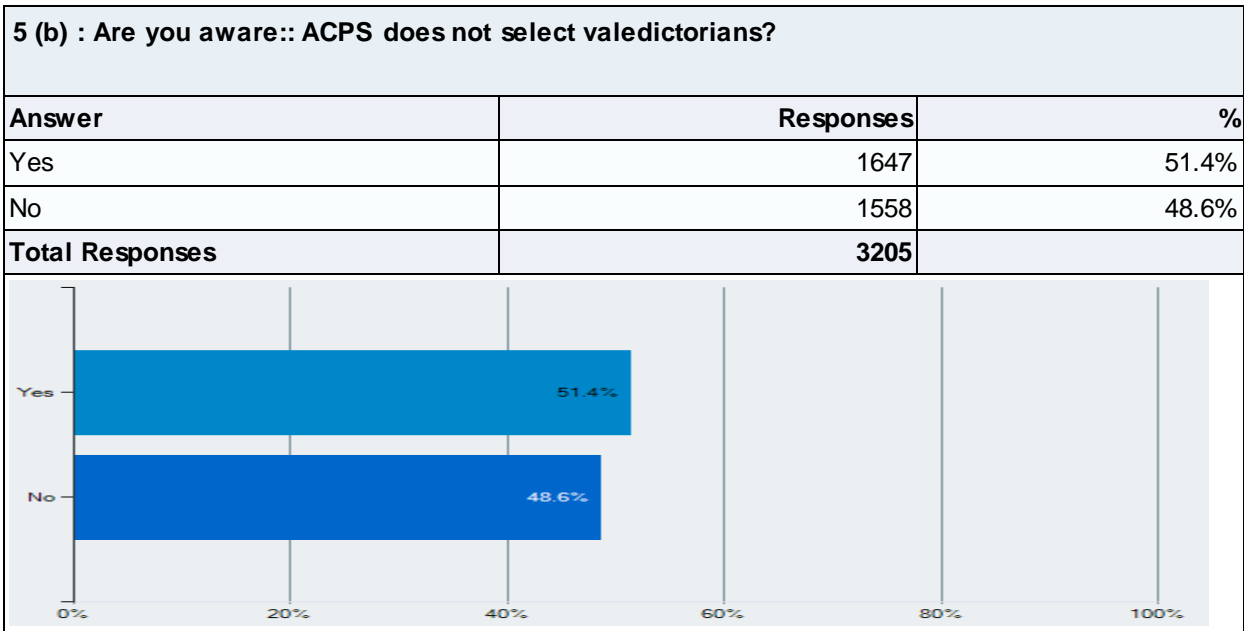

Albemarle County Public Schools
Weighted Grades