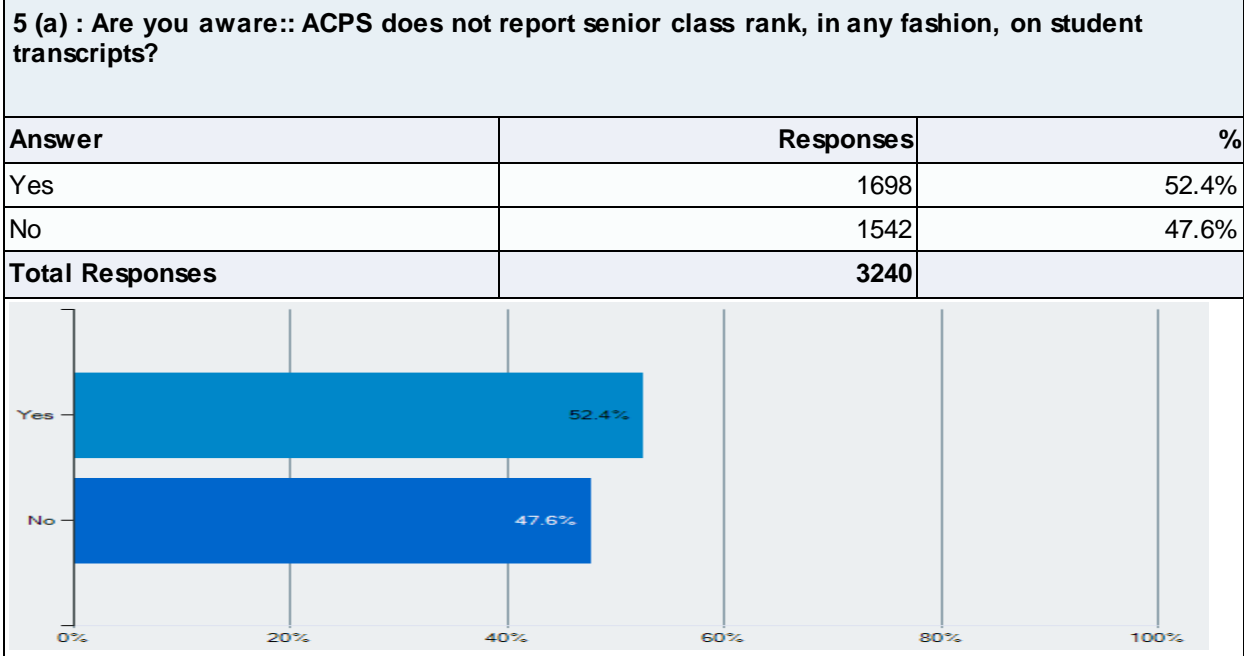

Albemarle County Public Schools
Weighted Grades