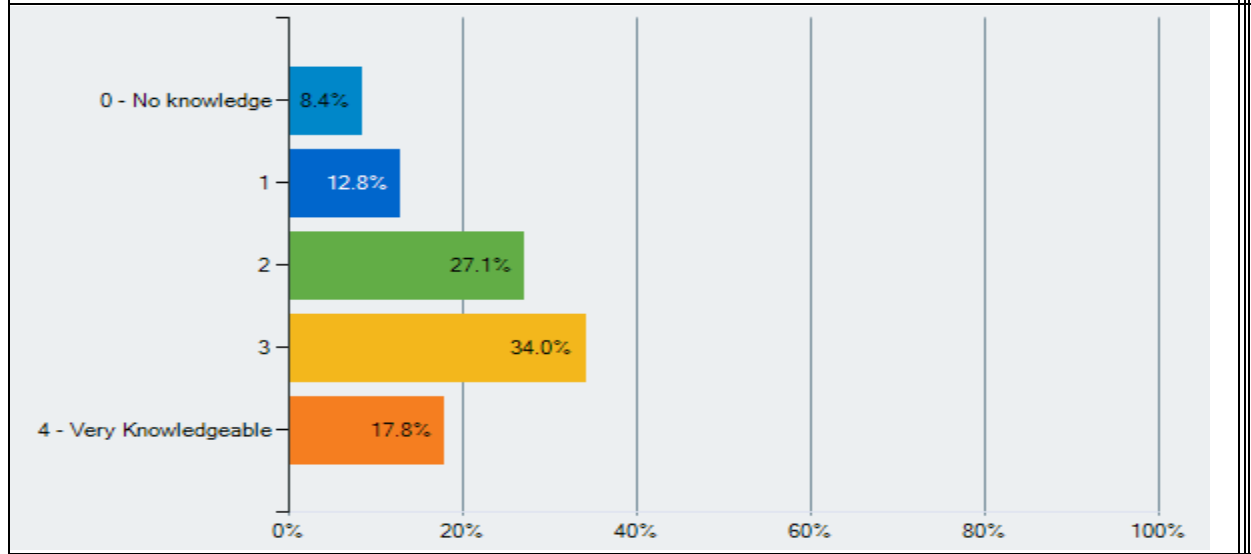

Albemarle County Public Schools
Weighted Grades

8(a) : Please read the following statements and rate your level of agreement.: The current practice of weighting grades increases student stress levels.

Answer	Responses	Value	%
0 - Disagree	700	0	21.6%
1	409	1	12.6%
2	564	2	17.4%
3	661	3	20.4%
4	418	4	12.9%
5 - Agree	488	5	15.1%