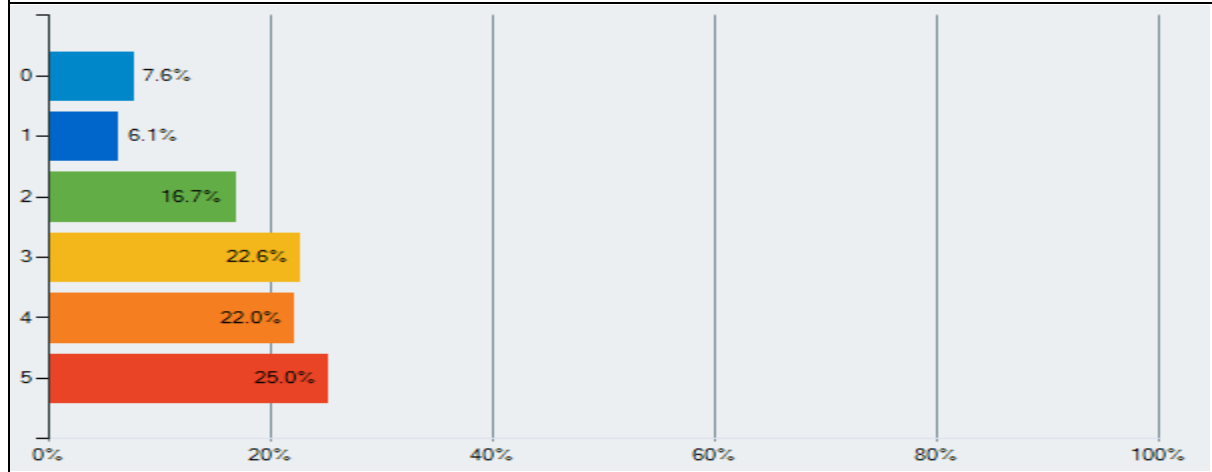

Albemarle County Public Schools
Weighted Grades

8(b) : Please read the following statements and rate your level of agreement.: The current practice of weighting grades motivates students to take as many AP courses as possible.

Answer	Responses	Value	%
0 - Disagree	245	0	7.6%
1	199	1	6.1%
2	540	2	16.7%
3	731	3	22.6%
4	714	4	22.0%
5 - Agree	811	5	25.0%

Weighted Score : 3.20

Total Responses 3,240