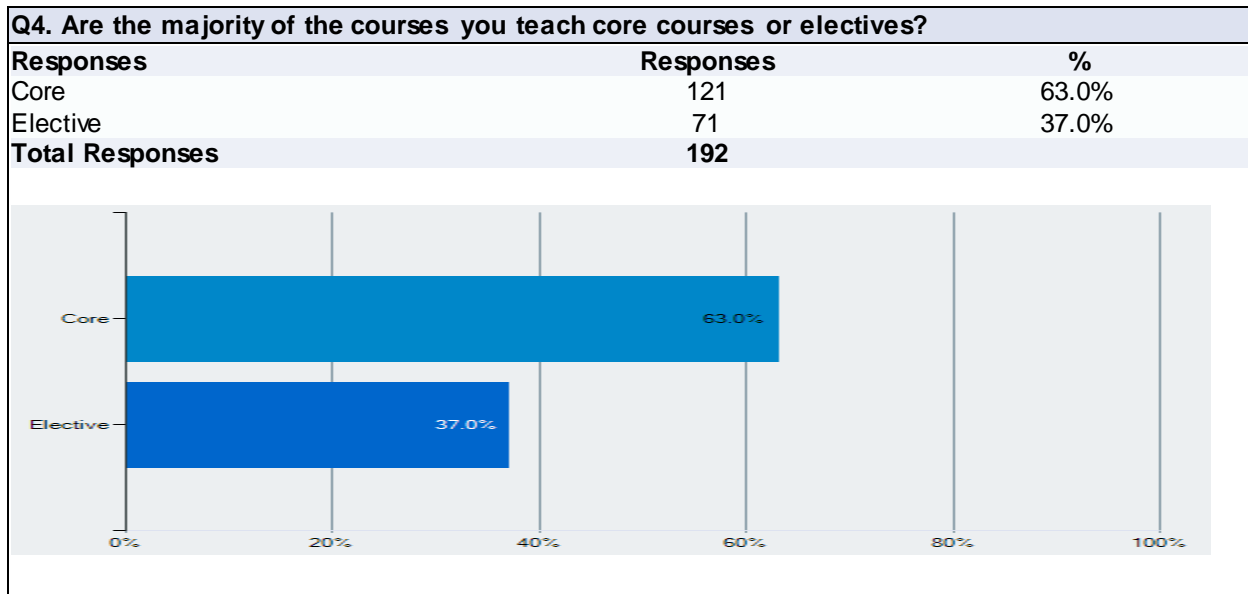

Albemarle County Public Schools
Weighted Grades