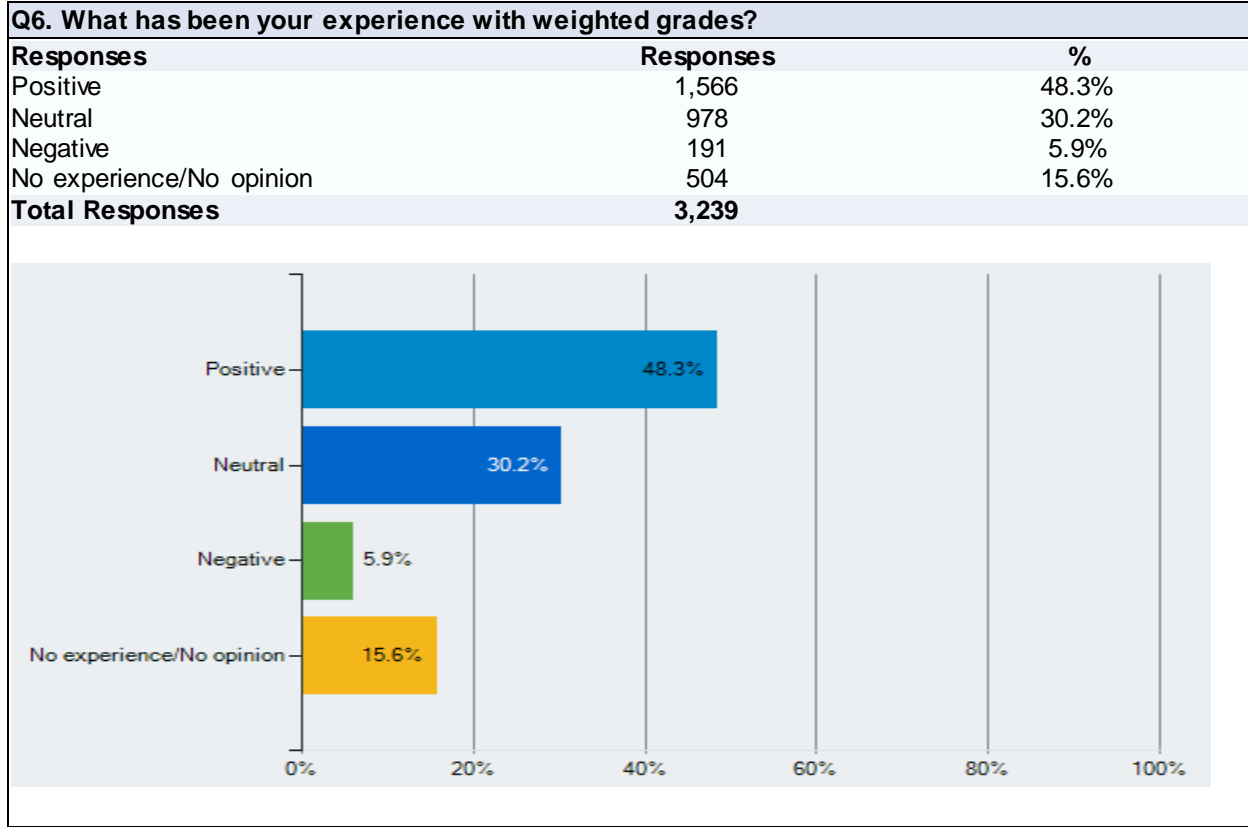

Albemarle County Public Schools
Weighted Grades

Albemarle County Public Schools
Weighted Grades

Q7. How would you rate your knowledge on the topic of weighted grades?			
Answer	Responses	Value	%
0 - No knowledge	270	0	8.4%
1	412	1	12.8%
2	872	2	27.1%
3	1,095	3	34.0%
4 - Very Knowledgeable	573	4	17.8%
			Weighted Score : 2.40
Total Responses	3,222