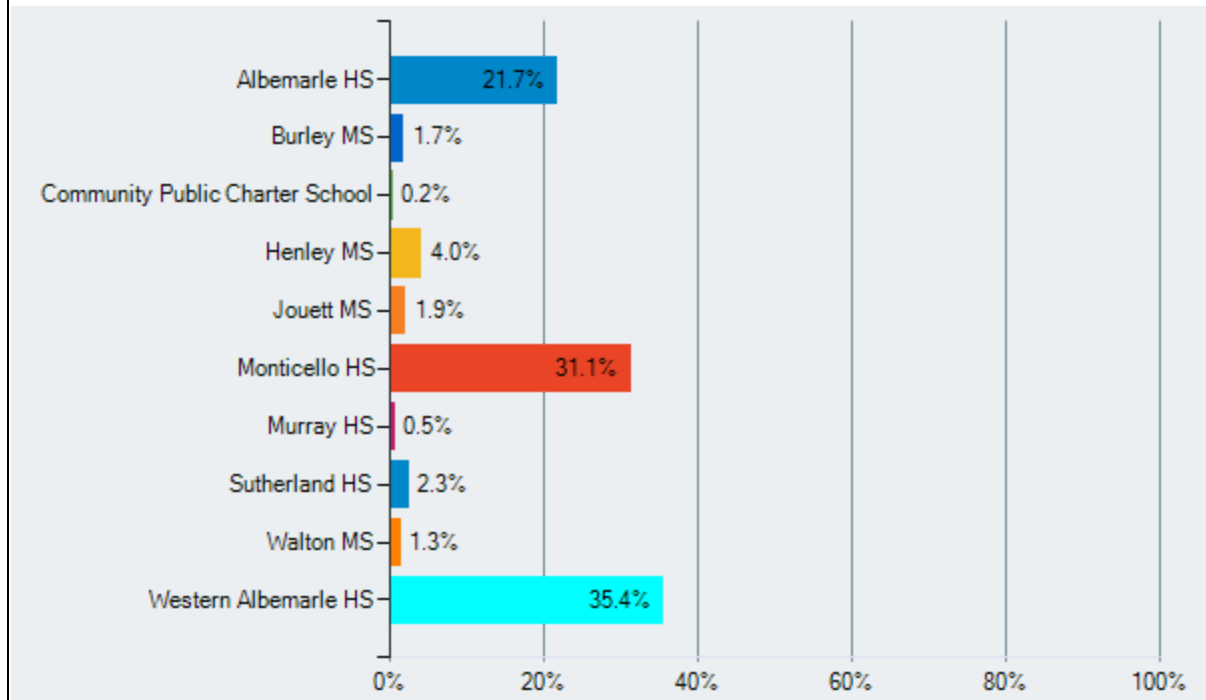

Weighted Grades

Survey Results

Overall Results

Albemarle County Public Schools
January 17 - February 12, 2018

Albemarle County Public Schools
Weighted Grades

Albemarle County Public Schools
Weighted Grades

Q2. Based on your affiliation to which school are you completing this survey? If you are a parent of more than one student, feel free to complete the survey more than once.

Responses	Responses	%
Albemarle HS	698	21.7%
Burley MS	54	1.7%
Community Public Charter School	5	0.2%
Henley MS	128	4.0%
Jouett MS	61	1.9%
Monticello HS	1,000	31.1%
Murray HS	17	0.5%
Sutherland HS	75	2.3%
Walton MS	41	1.3%
Western Albemarle HS	1,140	35.4%
Total Responses	3,219	