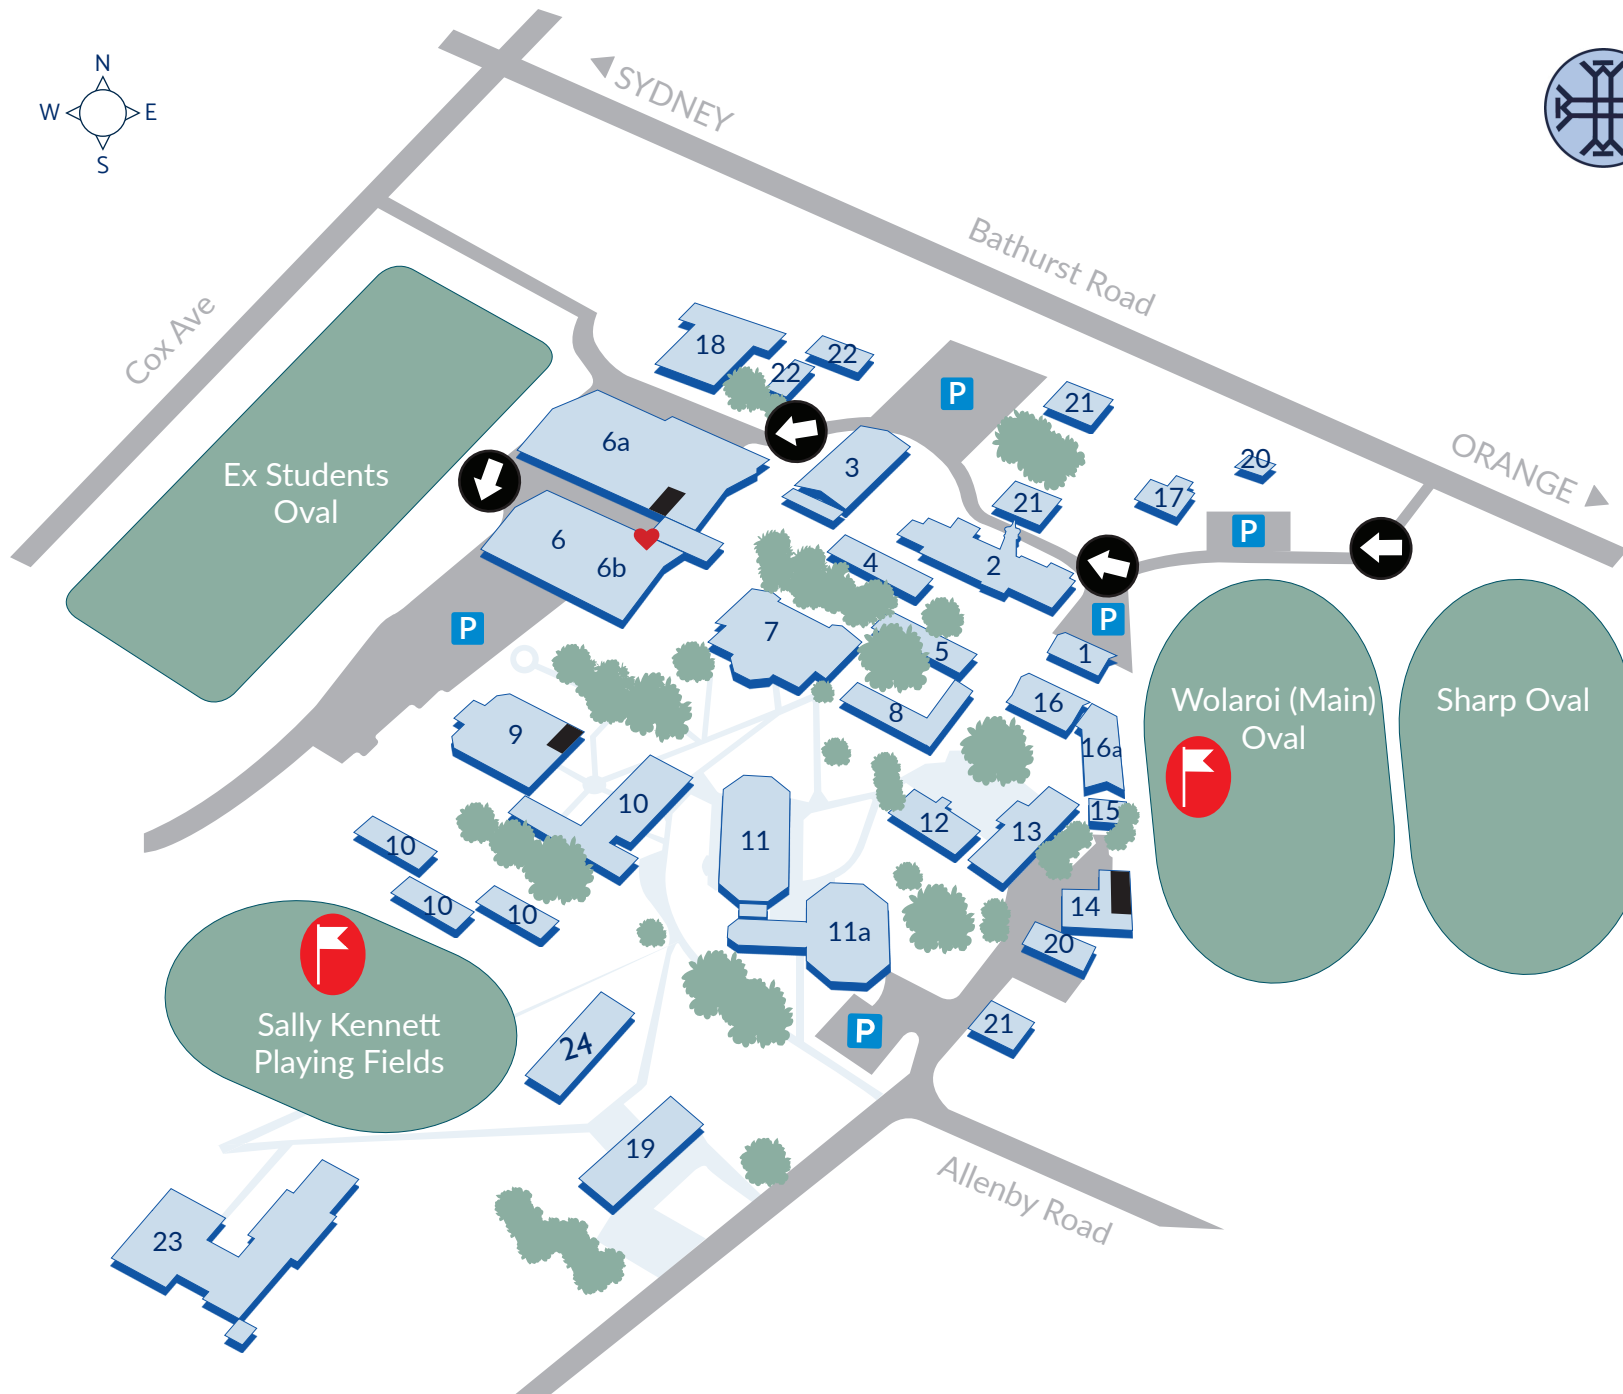

VISITORS MAP Wolaroi Campus

- Parking
- Toilets
- Evacuation Assembly Point
- Defibrillator

1. DH Prest Building (Administration)
2. Wolaroi Mansion & Tower House
3. Derek Pigot Auditorium
4. KWS Shop
5. Memorial Block (Rms 7-8)
6. Anderson Centre (Rms 70-94)
- 6a. Recreation Centre (Rms 30-33)
- 6b. Indoor Pool
7. Library & ICT (Rms C1-C5)
8. Science Block (Rms 11-18)
9. Pre-Prep (Rm 47)
10. Preparatory School (Rms 40-57)
11. Music Centre (Rms 60-68)
- 11a. Performance Theatre
12. Bennett Building (Rms 20-26)
13. Trathen House (Rm 19)
14. Health Clinic & Change Rooms
15. Canteen
16. Mathematics Block (Rms 1-6)
- 16a. Staff Common Room
17. Wolaroi Cottage
18. Cattle/Agriculture
19. Weymouth House
20. Grounds/Maintenance
21. Residence/s
22. Cadet Compound
23. Wolaroi House
24. A-Block Classrooms (Rms A1-A8)