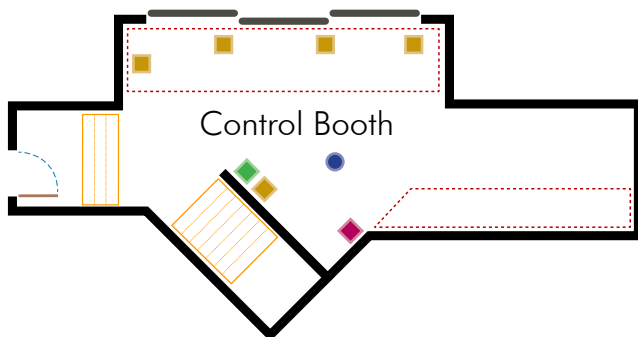

# General Floor Plan

## ClearCom Stations and Stage Audio Monitoring

While wireless ClearCom is available, these locations offer a wired connection throughout the theater. Also included in this drawing are the rooms that have stage audio monitoring and the location of their volume control knobs. The audio that is sent to this system is fed through an over-stage microphone.

The lobby and restroom volume is controlled by the sound technician in the booth and can be fed both the over-stage microphone and direct signal from the mixing console.

*This drawing is not to scale.*

# General Floor Plan

ClearCom Stations and Stage Audio Monitoring

- Wired A/B
- Talkback Panel
- Volume Control
- Speaker

*This drawing is not to scale.*