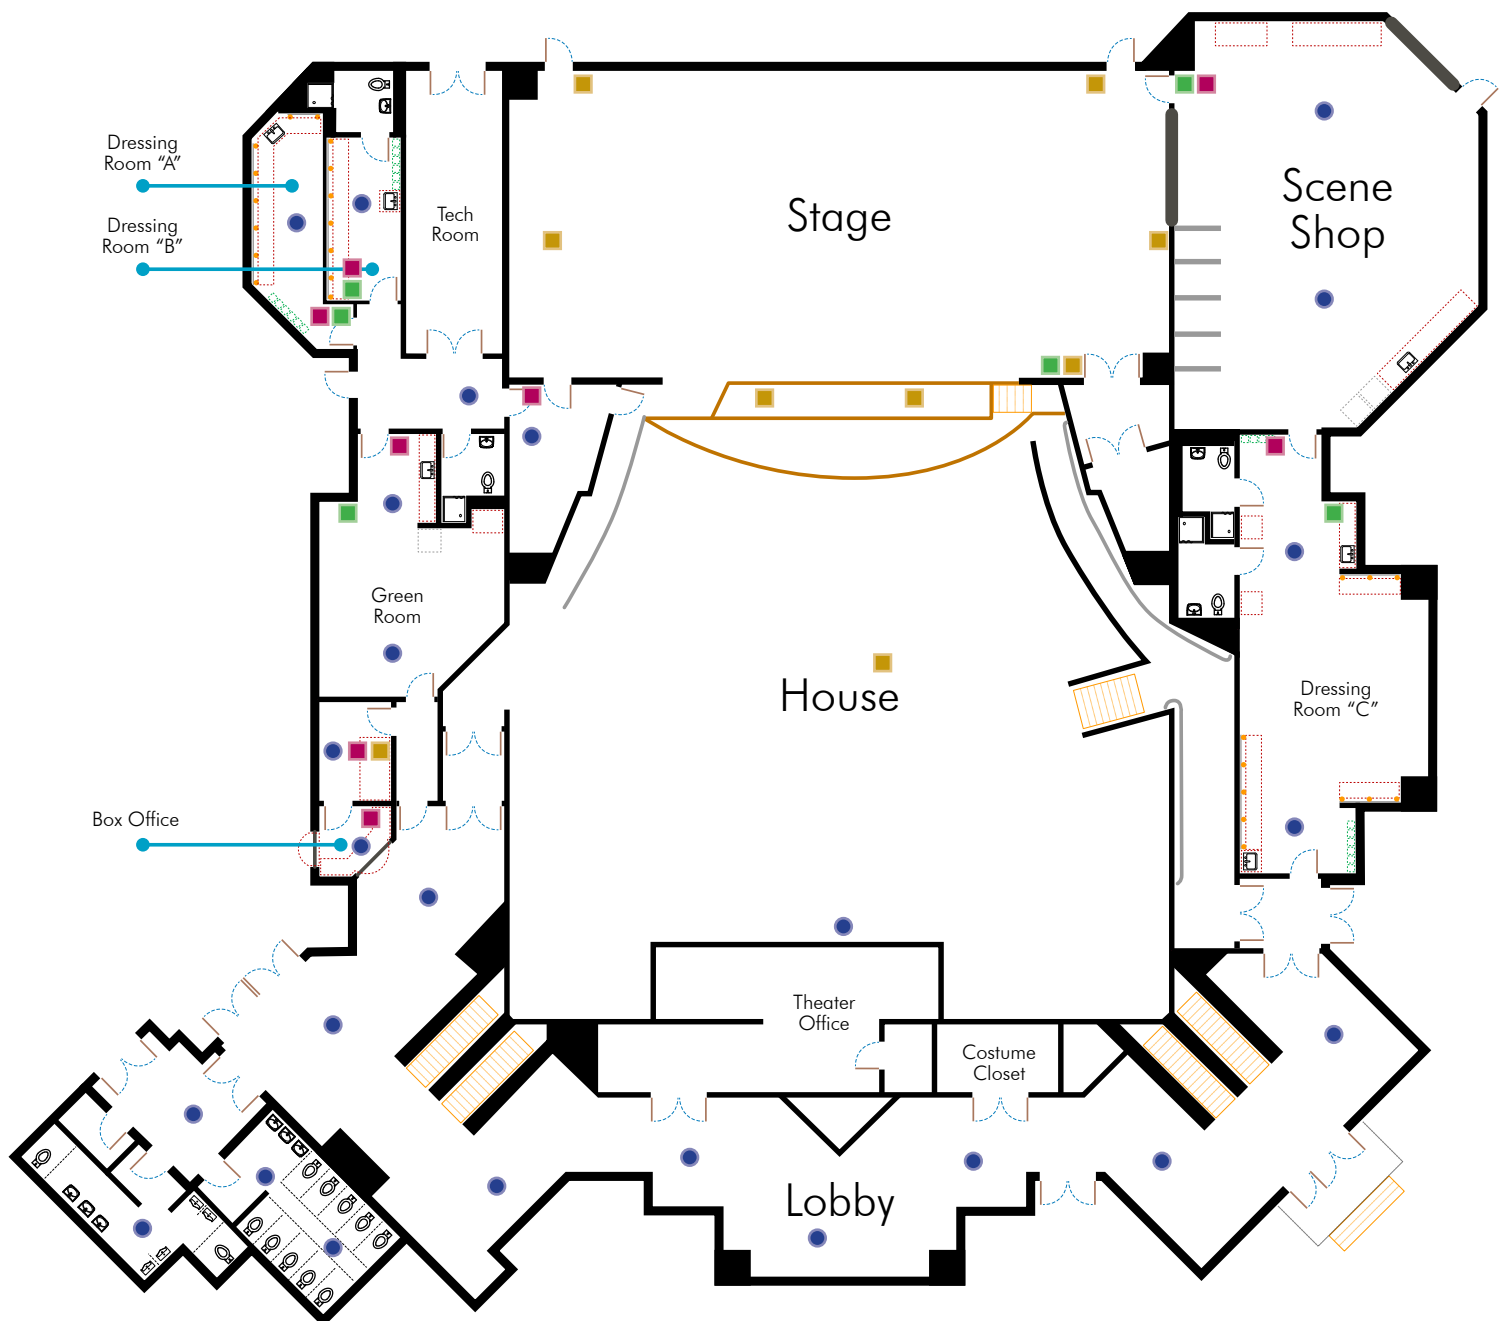

# General Floor Plan

## ClearCom Stations and Stage Audio Monitoring

While wireless ClearCom is available, these locations offer a wired connection throughout the theater. Also included in this drawing are the rooms that have stage audio monitoring and the location of their volume control knobs. The audio that is sent to this system is fed through an over-stage microphone.

The lobby and restroom volume is controlled by the sound technician in the booth and can be fed both the over-stage microphone and direct signal from the mixing console.

*This drawing is not to scale.*

# General Floor Plan

ClearCom Stations and Stage Audio Monitoring

- Wired A/B
- Talkback Panel
- Volume Control
- Speaker

*This drawing is not to scale.*