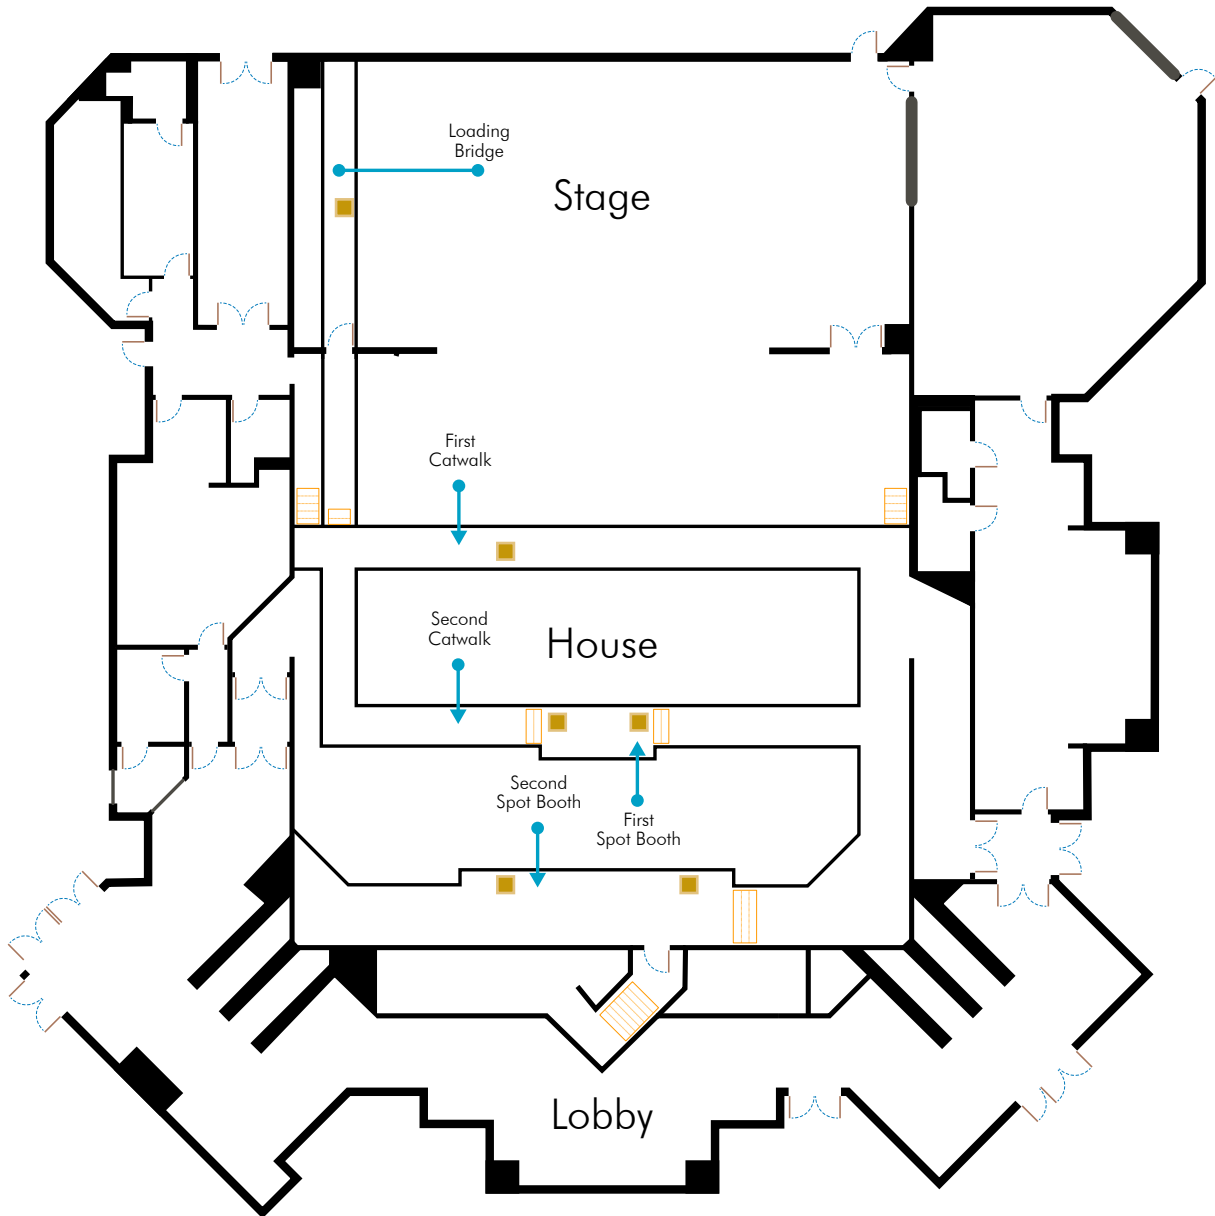

# General Floor Plan

## ClearCom Stations and Stage Audio Monitoring

While wireless ClearCom is available, these locations offer a wired connection throughout the theater. Also included in this drawing are the rooms that have stage audio monitoring and the location of their volume control knobs. The audio that is sent to this system is fed through an over-stage microphone.

The lobby and restroom volume is controlled by the sound technician in the booth and can be fed both the over-stage microphone and direct signal from the mixing console.

*This drawing is not to scale.*

# General Floor Plan

ClearCom Stations and Stage Audio Monitoring

- Wired A/B
- Talkback Panel
- Volume Control
- Speaker

*This drawing is not to scale.*