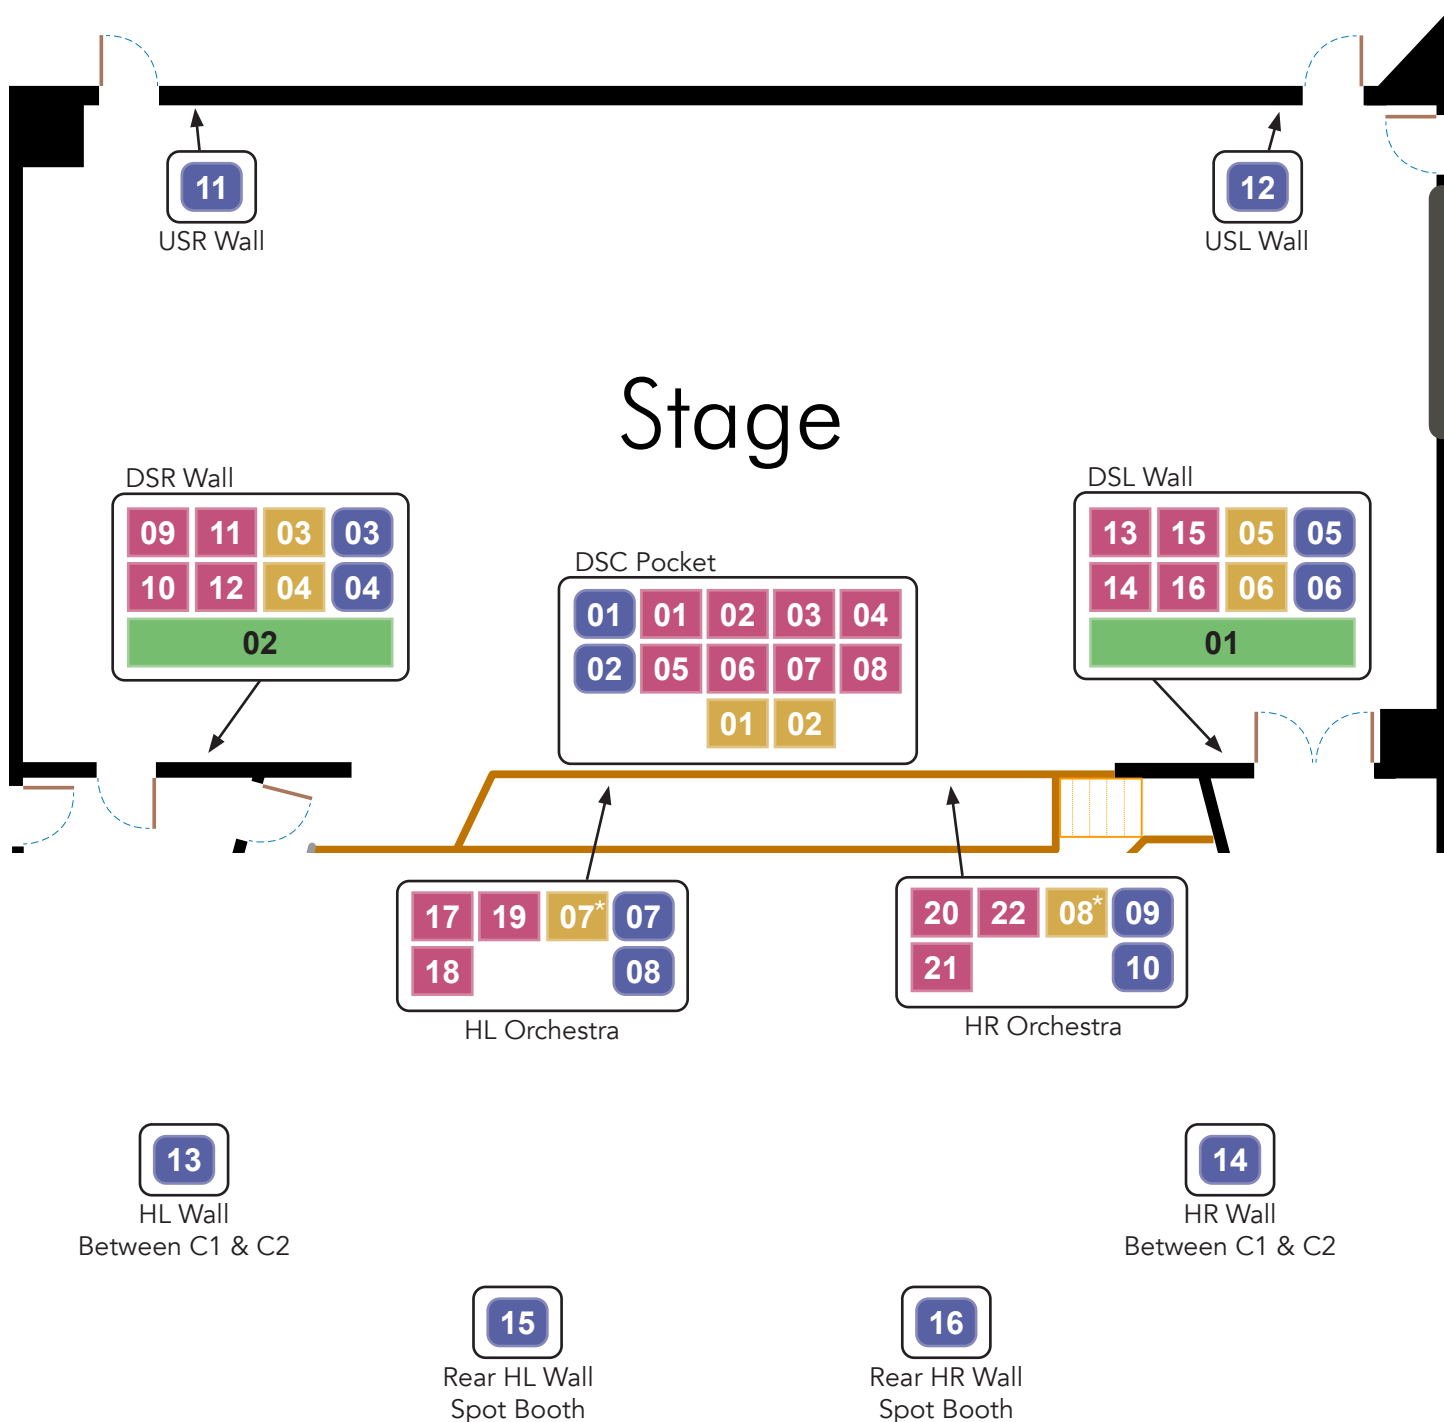

# General Floor Plan

Audio System Inputs and Outputs

\*Line in 07 & 08 are both 1/4" connectors. All others are XLR.

*This drawing is not to scale.*