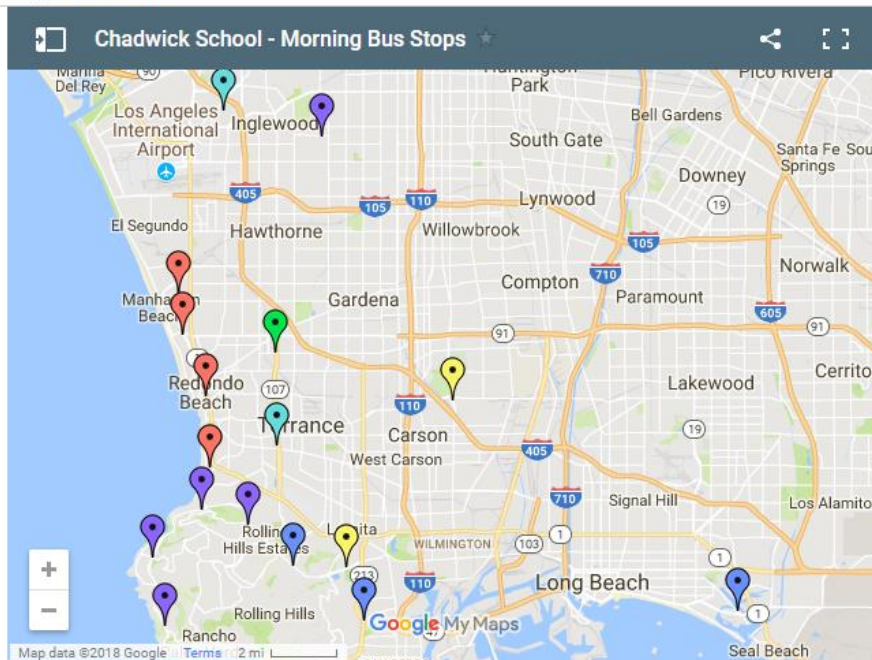

Chadwick School Bus Routes and Schedules

Morning Bus Routes

The information below is updated for the 2019-20 school year and is subject to change for 2020-21.

Morning Stops

Area Served	Stop #	Route # 1 7-12	Route # 2 7-12	Route # 3	Route # 4	Route # 5	Route # 6	Route # 7 K-6	Route # 8	Route # 9 K-6
Long Beach	1			6:50 AM						
Inglewood	2				6:55 AM					
Ladera Heights	3					7:00 AM				
Carson	4						7:03 AM			
N. Torrance, Lawndale, Gardena	5				7:20 AM					
Manhattan Beach	7	7:05 AM						7:05 AM		
Hermosa Beach	8		7:10 AM							7:10 AM
North Redondo Beach	9	7:15 AM						7:15 AM		
South Torrance	10					7:25 AM				
South Redondo Beach	11		7:25 AM							7:30 AM
RPV - East Side, San Pedro	12			7:18 AM						

Lomita, PV East Side	13							7:27 AM		
Rolling Hills - PV Drive North	14			7:30 AM						
PVE -PV Dr. N. / Rolling Meadows	15								7:35 AM	
PVE - Malaga Cove	16								7:30 AM	
PVE - Via Coronel - PV Dr. West	17								7:20 AM	
RPV / PVE - PV Dr. W, Rue Beaupre	18								7:15 AM	

Times are subject to change.

Late Activity Schedule

Area Served	Stop #	Route # 7	Route # 8	Route # 9
Departs Chadwick		5:45 PM	5:45 PM	5:45 PM
Long Beach	1		6:35 PM	
Inglewood	2			6:45 PM
Ladera Heights	3			6:30 PM
Carson	4	7:35 PM		
N. Torrance, Lawndale, Gardena	5			
N. Torrance, Library	6	6:50 PM		
Manhattan Beach	7	6:40 PM		
Hermosa Beach	8	6:30 PM		
North Redondo Beach	9			
South Torrance	10			
South Redondo Beach	11	6:15 PM		
RPV - East Side, San Pedro	12		6:10 PM	
Lomita, PV East Side	13		6:00 PM	
Rolling Hills - PV Drive North	14		5:55 PM	
PVE -PV Dr. N. / Rolling Meadows	15			
PVE - Malaga Cove	16			
PVE - Via Coronel - PV Dr. West	17			
RPV / PVE - PV Dr. W, Rue Beaupre	18			
S. Torrance / RHE - Lamppost Pizza	19	5:55 PM		
Plaza del Amo / Wilson Park	20			6:00 PM