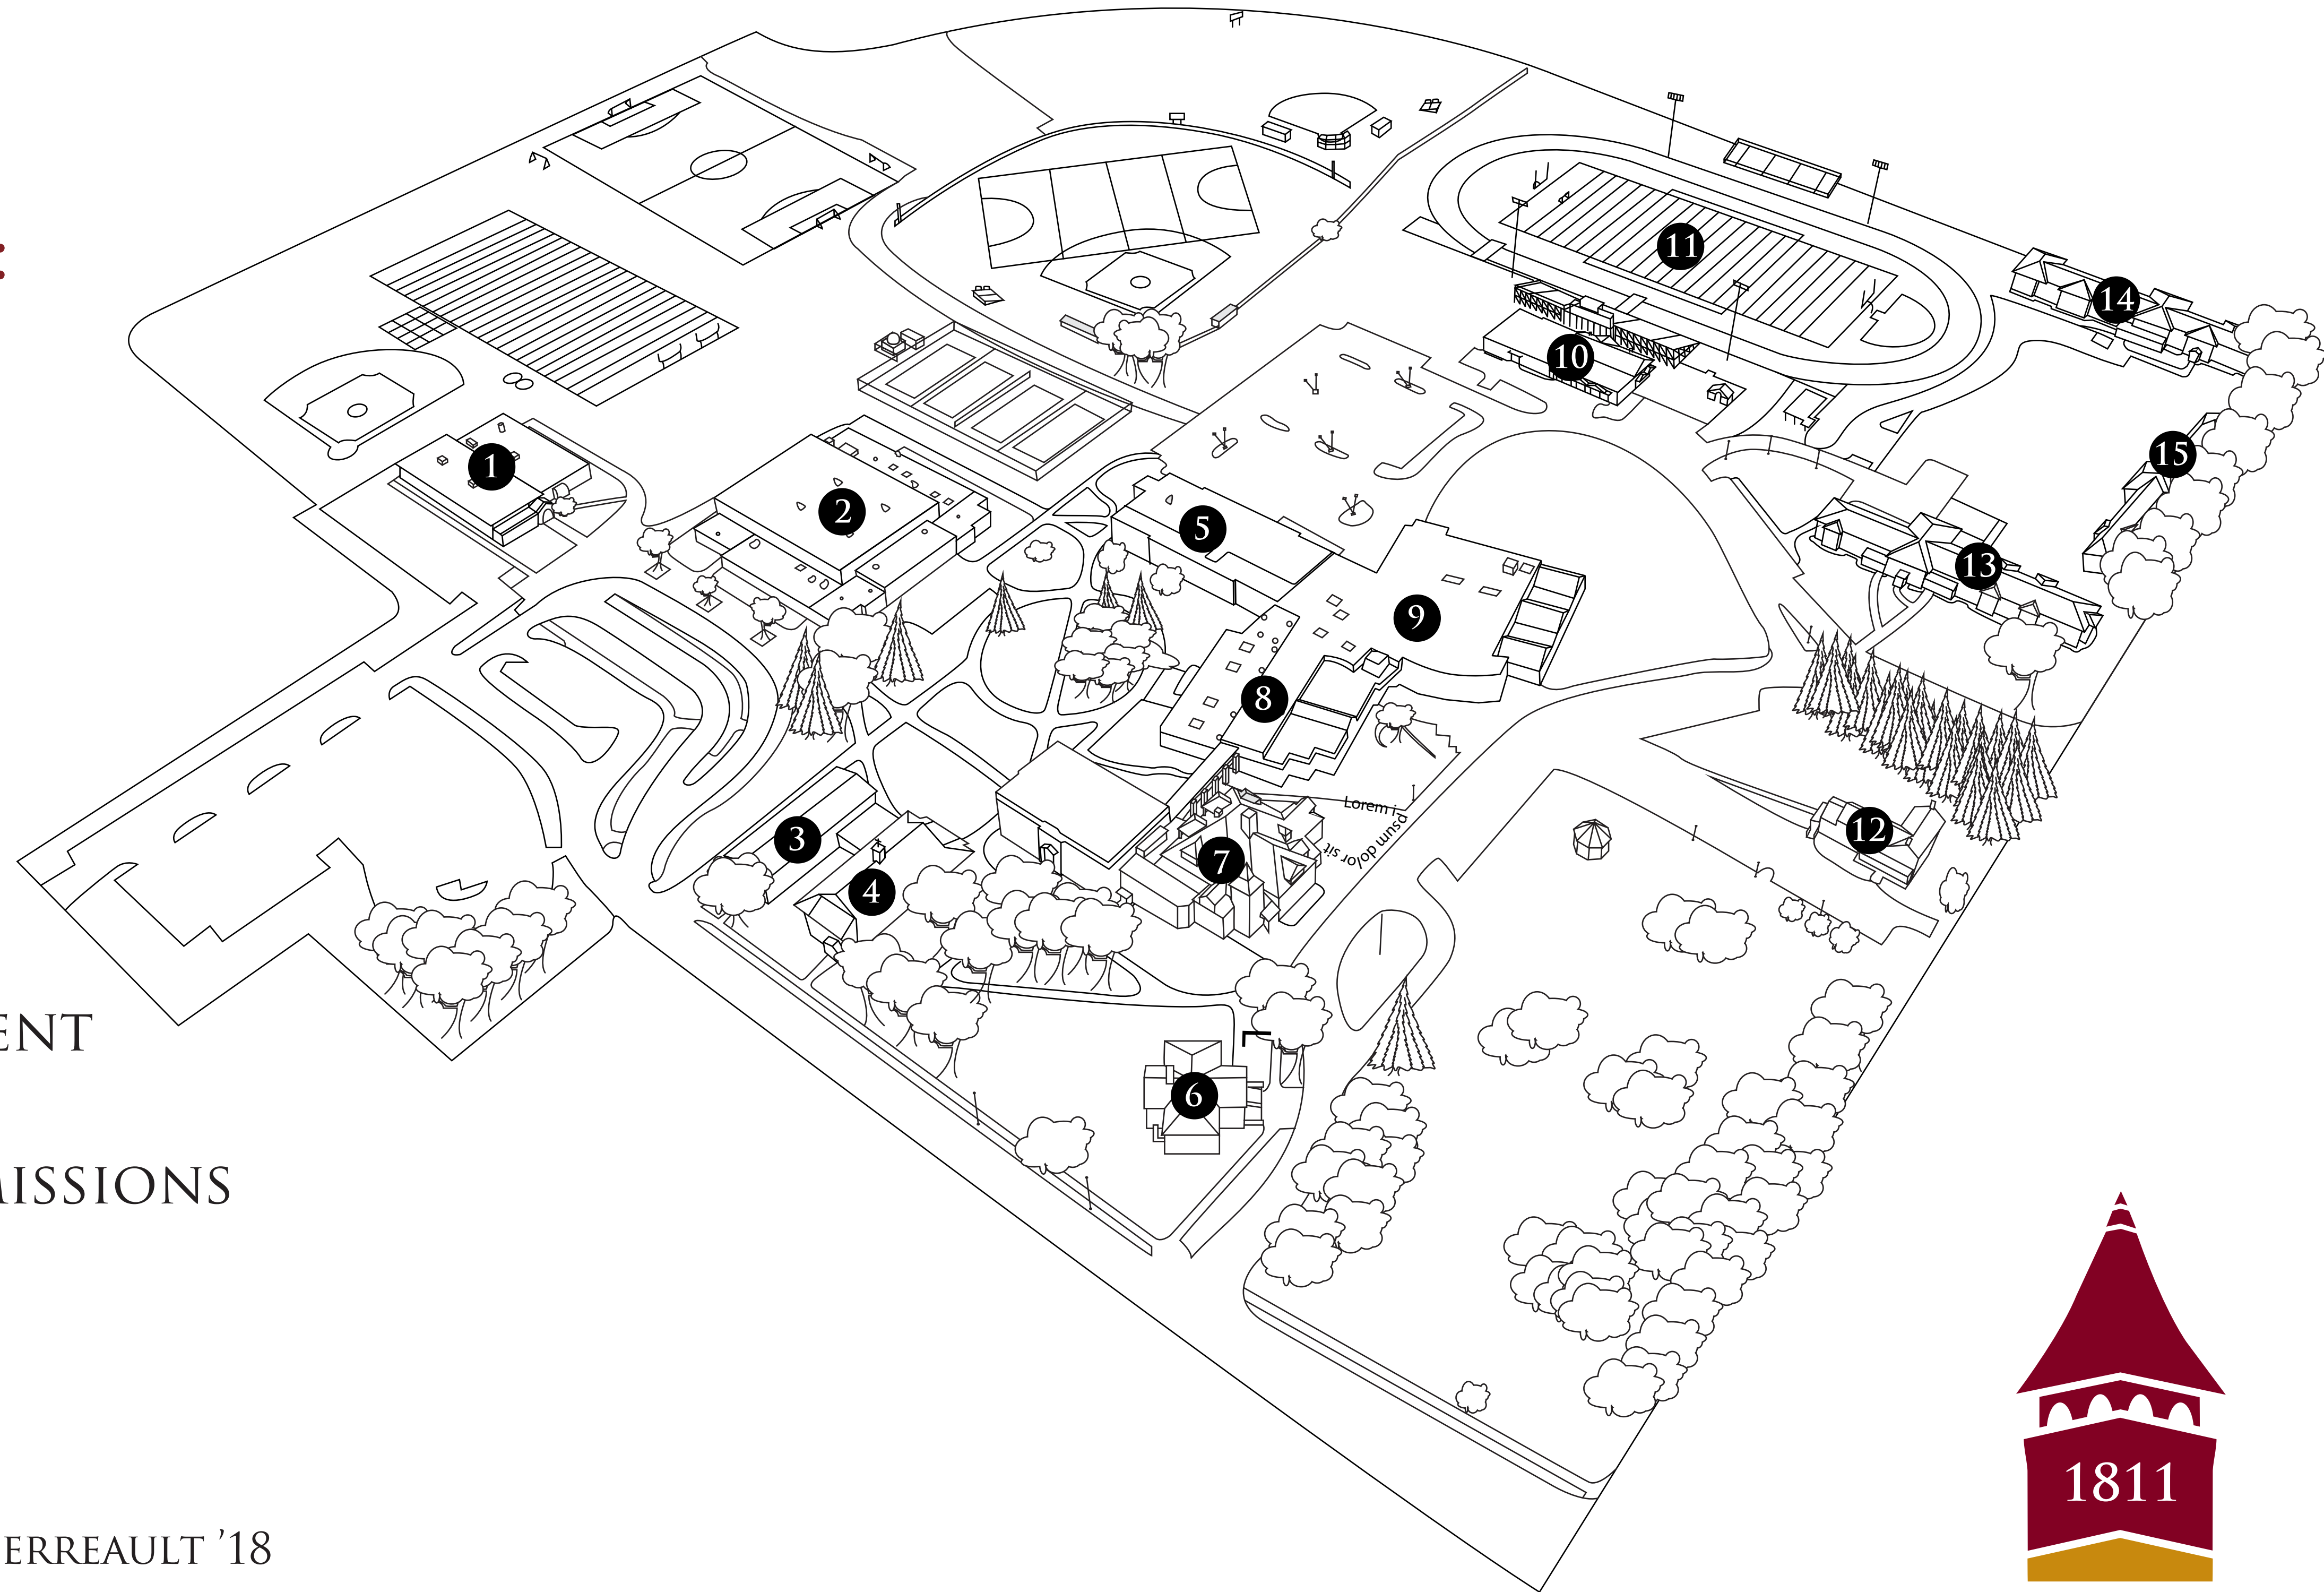

## CAMPUS LEGEND:

- 1 MIDDLE SCHOOL
- 2 LINNELL GYMNASIUM
- 3 LOCKE BUILDING
- 4 HYDE LIBRARY
- 5 SCIENCE BUILDING
- 6 THORNTON HALL
- 7 MAIN BUILDING
- 8 DINING COMMONS
- 9 FINE ARTS BUILDING
- 10 FACILITIES MANAGEMENT
- 11 HILL STADIUM
- 12 ALUMNI HOUSE - ADMISSIONS
- 13 NELSON HALL
- 14 STASIO HALL
- 15 TROJAN HALL

MAP DESIGNED BY MICHAEL PERREAUPT '18