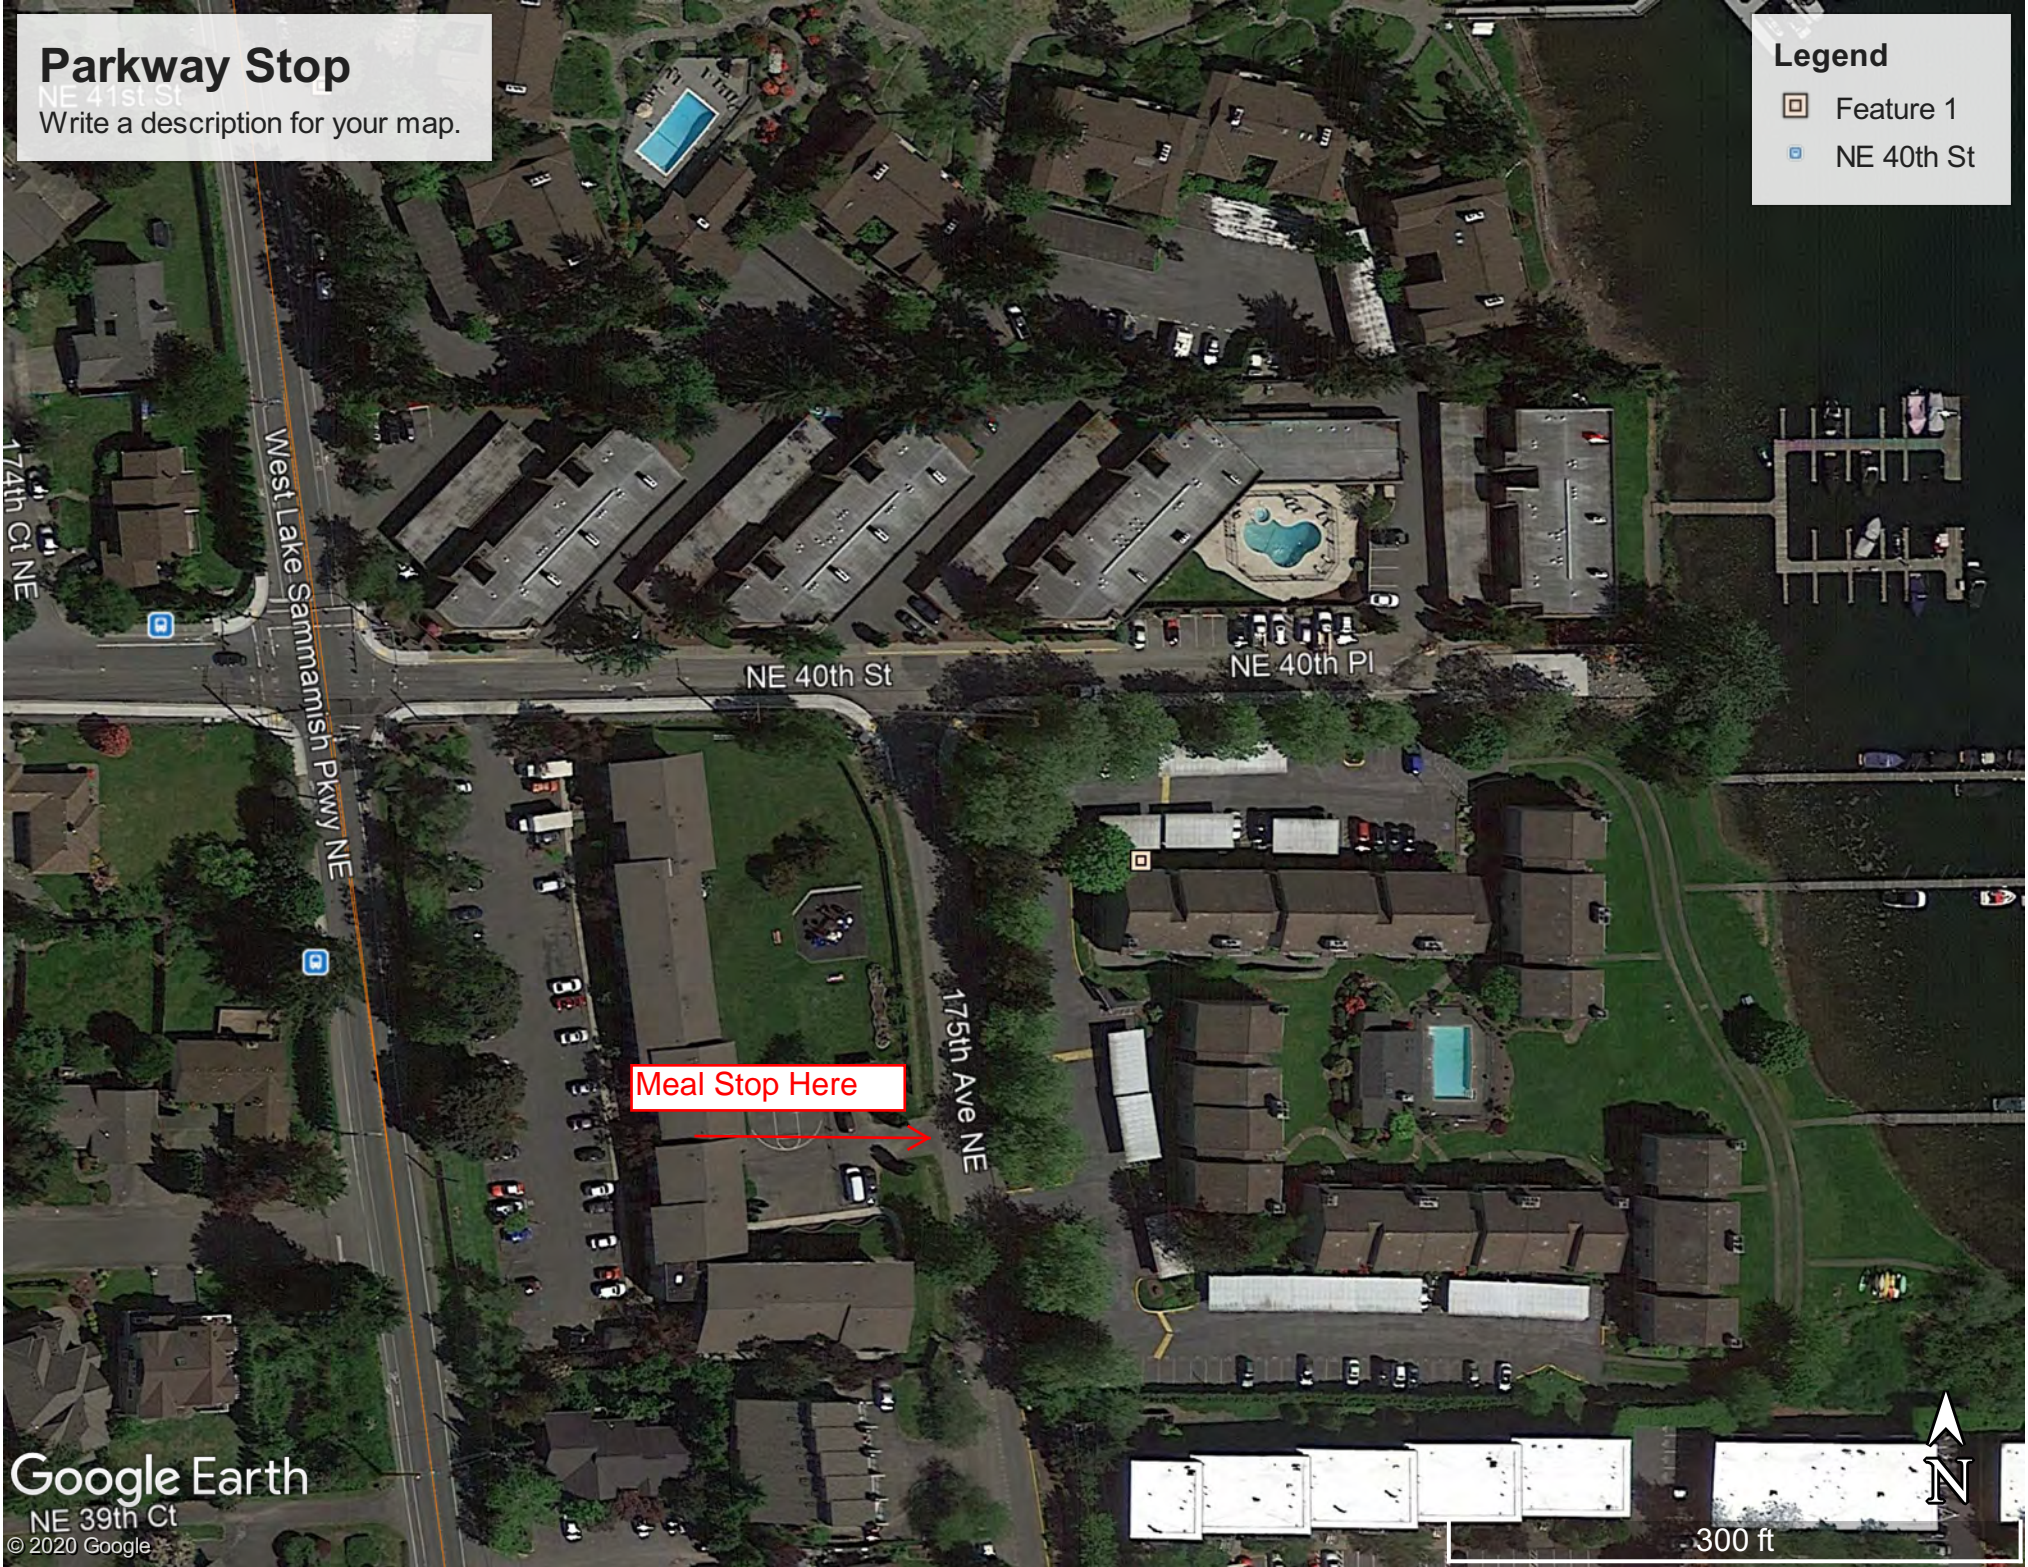

Parkway Stop

NE 41st St

Write a description for your map.

Legend

- Feature 1
- NE 40th St

Meal Stop Here

Google Earth

NE 39th Ct
© 2020 Google

300 ft