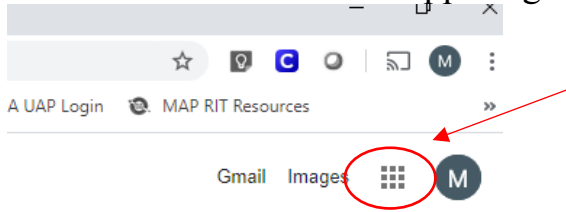

How to Join MHS Enrollment Google Classroom

1. Go to Google.com
2. Select the cluster of boxes in the upper right corner

3. Select the “Classroom” Tile
4. Select the Plus Sign in the upper right hand corner and select “Join Class”

5. Enter the Class Code: **3terne6**
6. You should now have access to our Pre-Enrollment Class.
7. From here look for the tutorial video for your current grade level under “Classwork” at the top of the page.