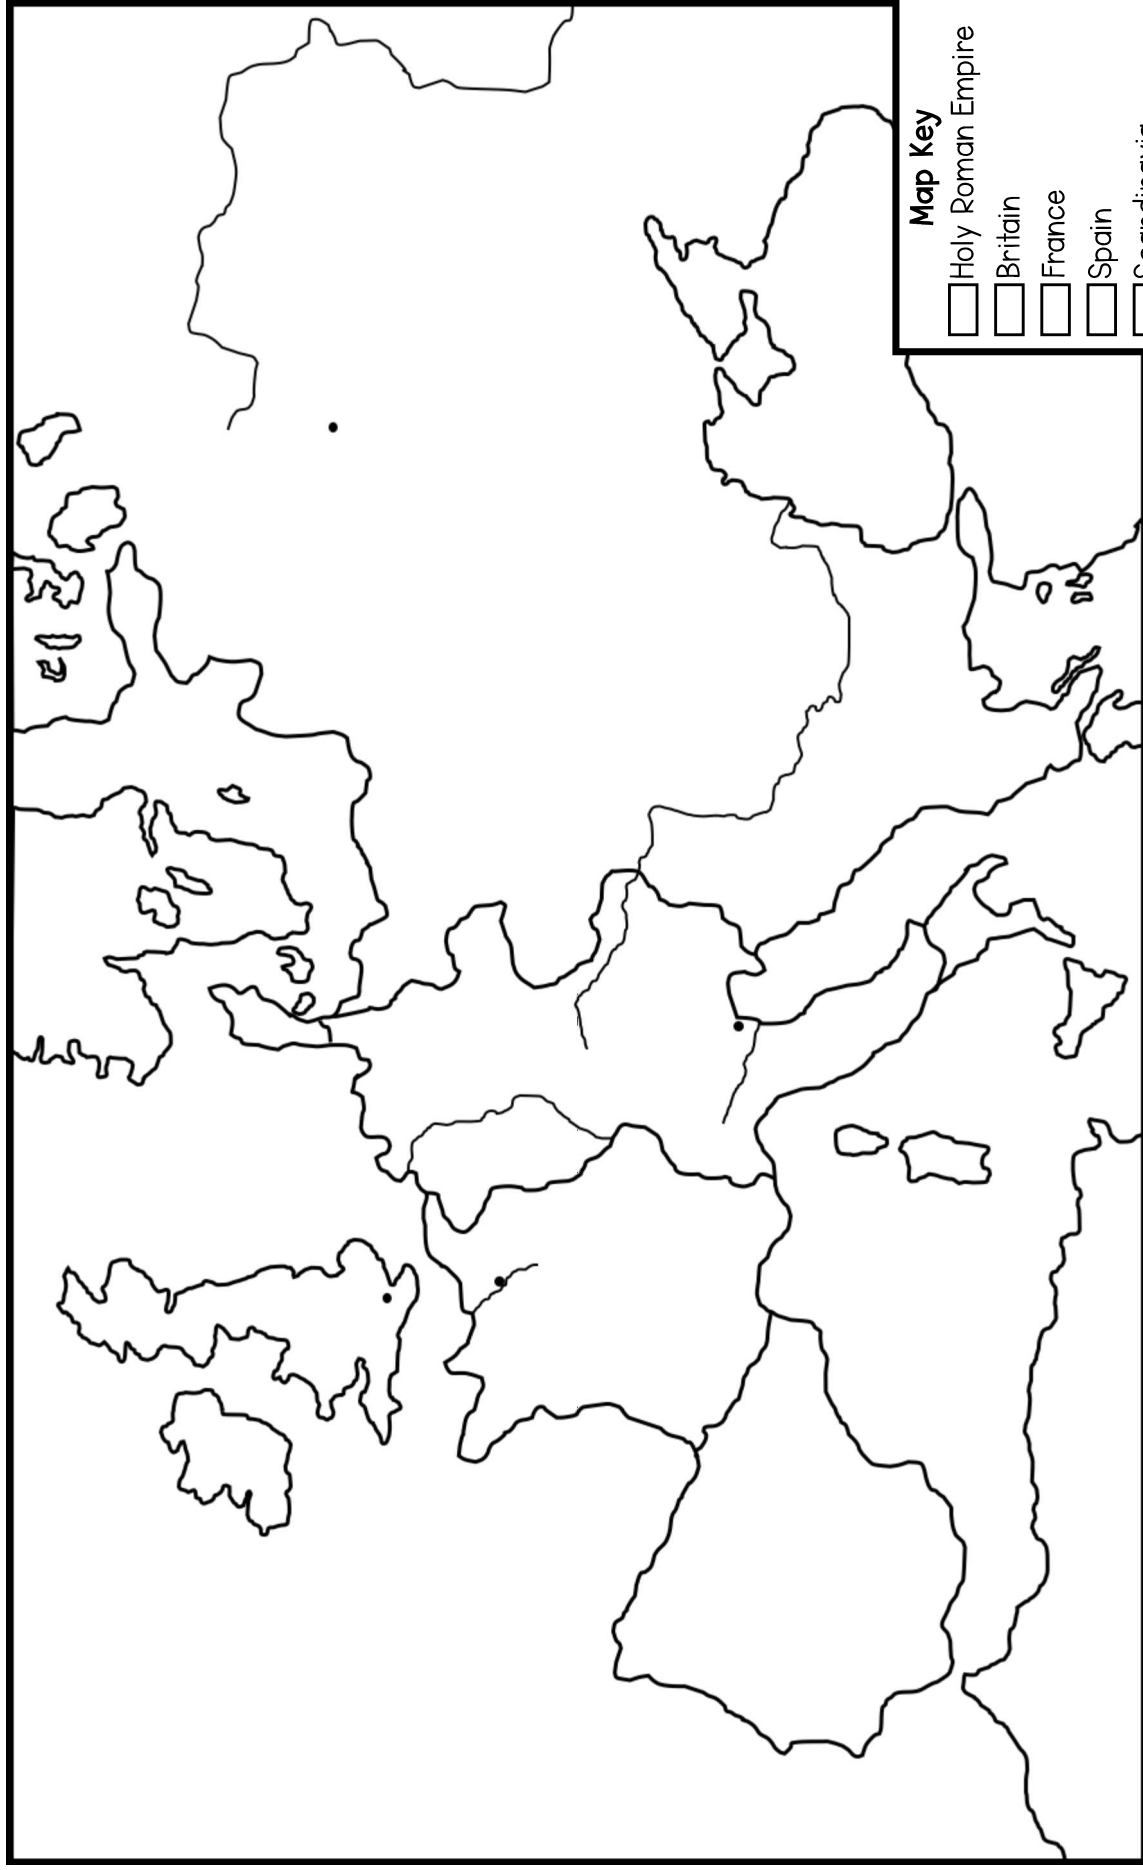

MEDIEVAL EUROPE

Map Directions

Follow the directions below to complete your map.

Bodies of Water

1. Label the following rivers and trace blue: Po River, Seine River, Rhine River, Danube River, Volga River
2. Label the following seas and shade blue: Mediterranean Sea, Black Sea, North Sea, Baltic Sea
3. Label the Atlantic Ocean and shade blue

Mountains

4. Draw the Carpathian Mountains with brown triangles, label
5. Draw the Pyrenees Mountains with brown triangles, label

Kingdoms/Empires

6. Shade the Holy Roman Empire red
7. Shade Britain orange
8. Shade France yellow
9. Shade Spain purple
10. Shade Scandinavia green
11. Complete the map key in the bottom right corner of your map

Cities

12. Label the following cities: Venice, Moscow, London, and Paris

*Shade the top of Africa and the rest of Europe grey

MEDIEVAL EUROPE

Name _____

Date _____

MEDIEVAL EUROPE

Map Key

- Holy Roman Empire
- Britain
- France
- Spain
- Scandinavia