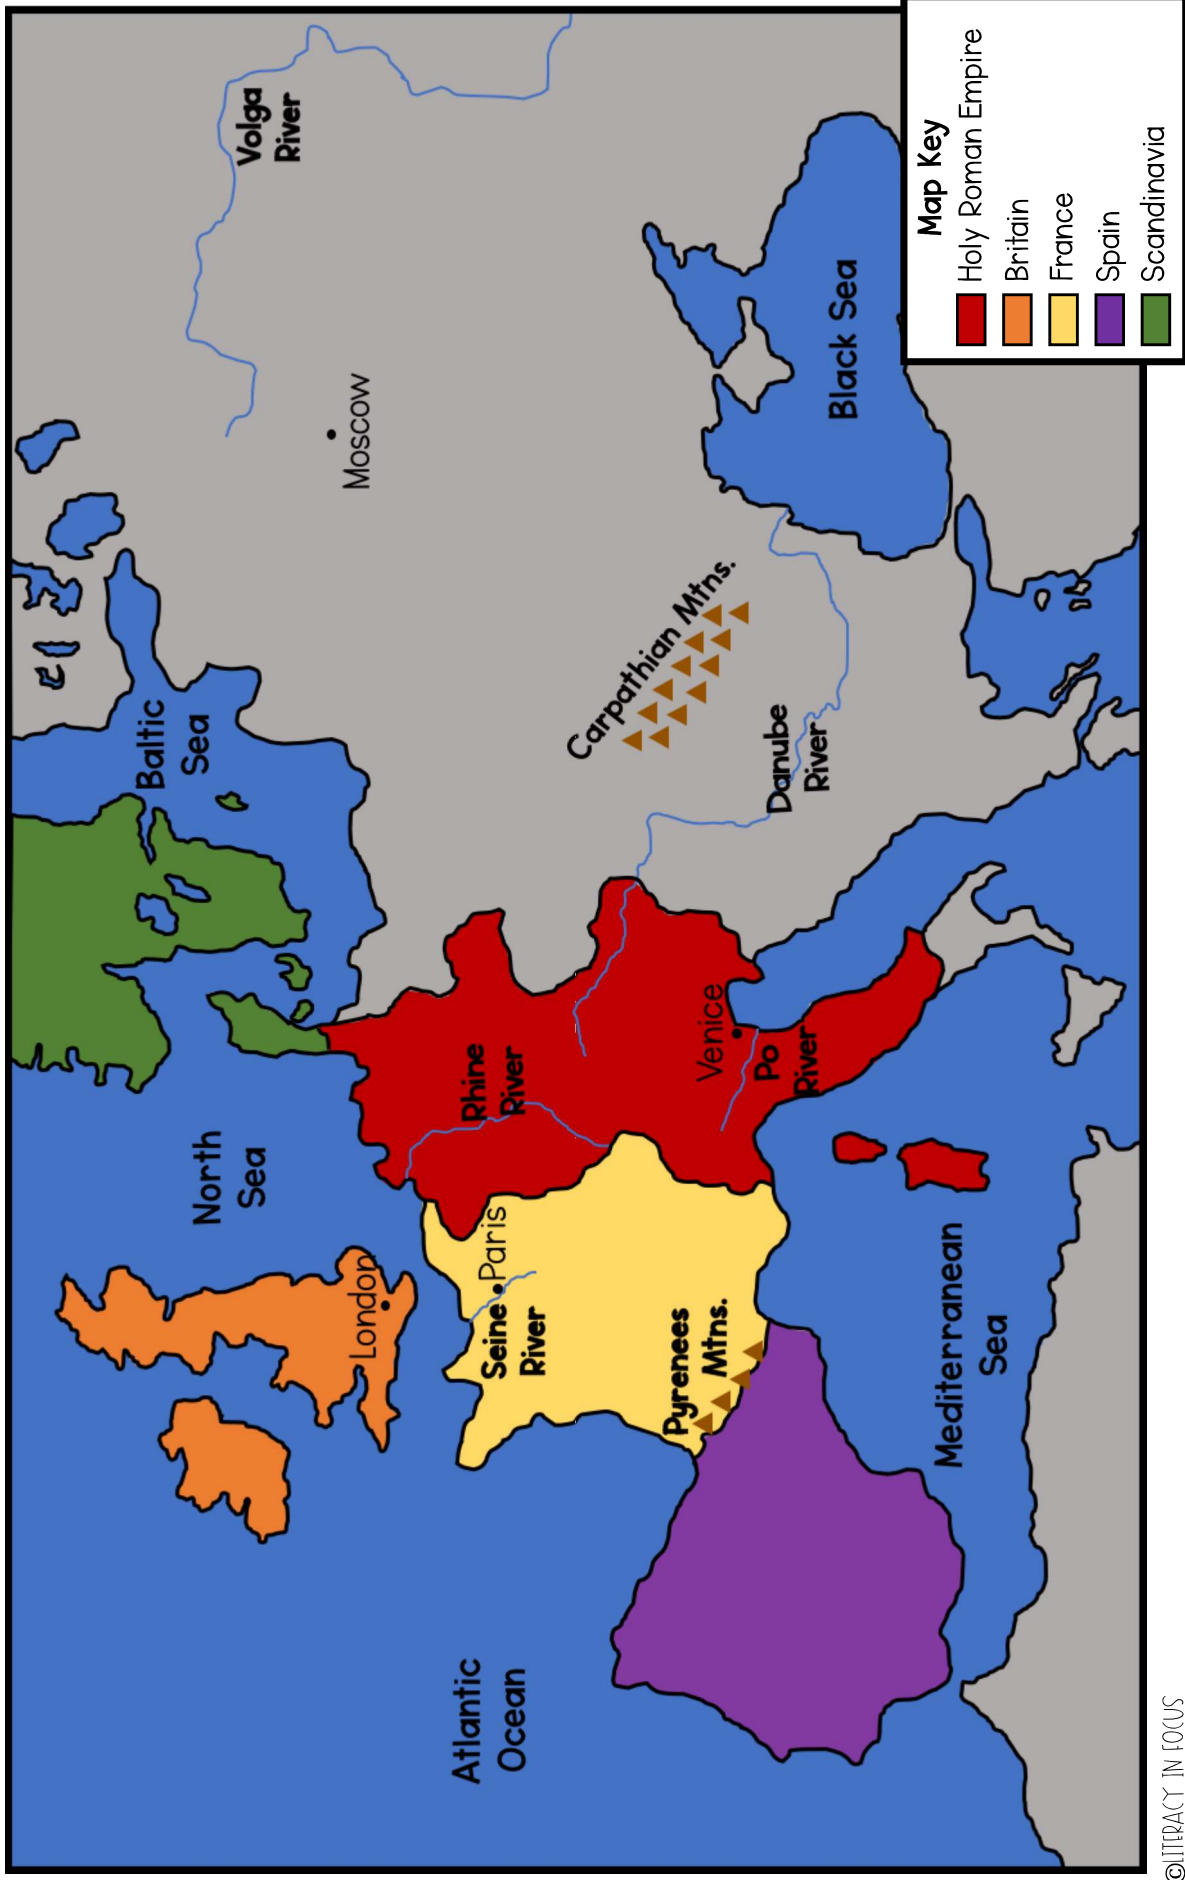

MEDIEVAL EUROPE

Map Directions

Follow the directions below to complete your map.

Bodies of Water

1. Label the following rivers and trace blue: Po River, Seine River, Rhine River, Danube River, Volga River
2. Label the following seas and shade blue: Mediterranean Sea, Black Sea, North Sea, Baltic Sea
3. Label the Atlantic Ocean and shade blue

Mountains

4. Draw the Carpathian Mountains with brown triangles, label
5. Draw the Pyrenees Mountains with brown triangles, label

Kingdoms/Empires

6. Shade the Holy Roman Empire red
7. Shade Britain orange
8. Shade France yellow
9. Shade Spain purple
10. Shade Scandinavia green
11. Complete the map key in the bottom right corner of your map

Cities

12. Label the following cities: Venice, Moscow, London, and Paris

*Shade the top of Africa and the rest of Europe grey

MEDIEVAL EUROPE

Name _____

Date _____

MEDIEVAL EUROPE

Map Key

- Holy Roman Empire
- Britain
- France
- Spain
- Scandinavia