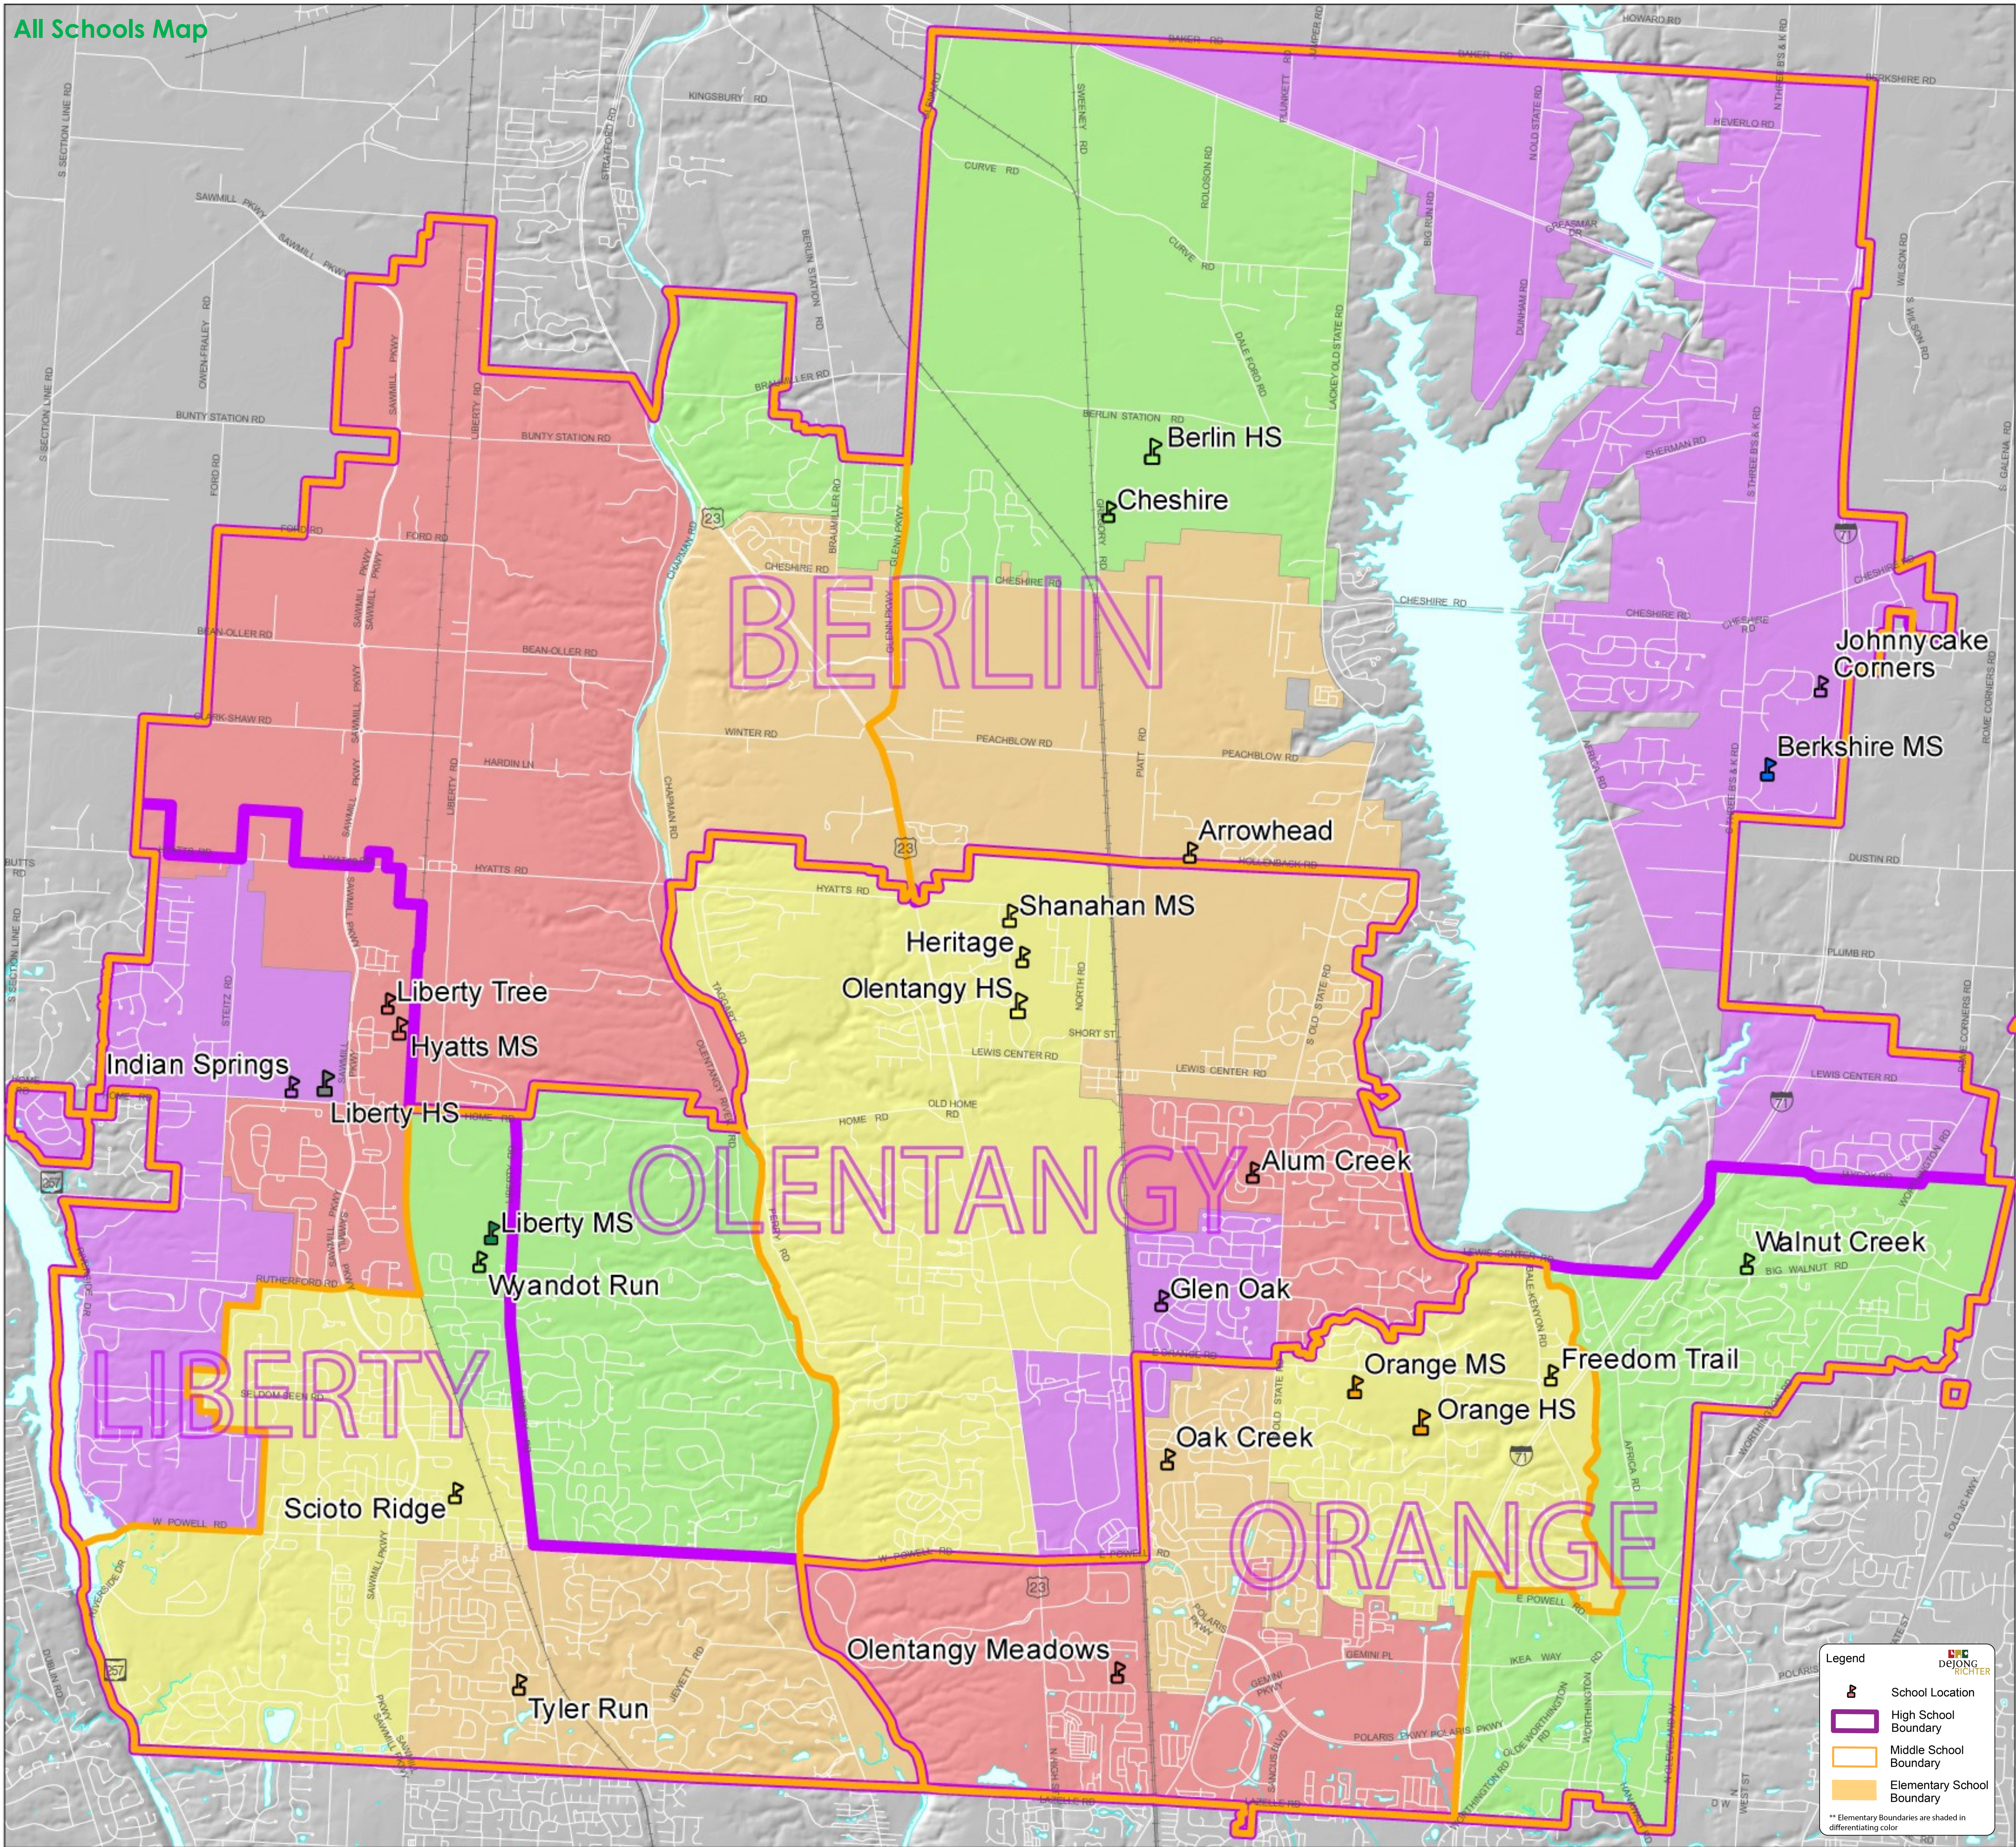

2018-19 Boundaries

All Schools Map

Feeder Pattern

Boundary Changes 2018-19

Elementary Schools Map

Elementary Schools

This map shows the current elementary school boundaries in differentiating shades of color. Areas that are changing are denoted by a cross-hatch and an arrow indicating a change area number along with "from schools" and "to schools."

This impacts 714 students.

The table below outlines the change areas and associated subdivisions.

Change Area #	From School	To School	Current Subdivisions	Future Subdivisions
1	Indian Springs	Liberty Tree		Heather Ridge Woodcrest Cross (south)
2	Heritage	Liberty Tree	Kesselbrooke Station Nelson Farms Timber Lake	
3	Cheshire	Arrowhead	Cheshire Crossing (north)	
4	Indian Springs	Liberty Tree	Palisades at Golf Village (portion)	
5	Liberty Tree	Wyandot Run	Bridlespur	
6	Heritage	Wyandot Run	Trail's End	Allington Estates
7	Glen Oak	Heritage		Slate Ridge
8	Liberty Tree	Indian Springs		Wedgewood Park (North)
9	Liberty Tree	Scioto Ridge	Woods at Seldom Seen Preserve at Seldom Seen Golf Village - Stone Bridge Golf Village Woods Golf Village Rutherford Golf Village Reserve Rutherford Estates	
10	Scioto Ridge	Wyandot Run	Olentangy Ridge	
11	Scioto Ridge	Tyler Run	Bartholomew Run Murphy's Park Murphy's Crossing Condo Village at Murphy Park	
12	Heritage	Glen Oak	None (All Commercial)	
13	Glen Oak	Freedom Trail	Cross Creek Woods at Cross Creek	

Middle Schools

This map shows the current middle school boundaries in differentiating shades of color. Areas that are changing are denoted by a cross-hatch and an arrow indicating a change area number along with "from schools" and "to schools."

Middle Schools Map

High Schools

This map shows the current high school boundaries in differentiating shades of color. Areas that are changing are denoted by a cross-hatch and an arrow indicating a change area number along with "from schools" and "to schools."