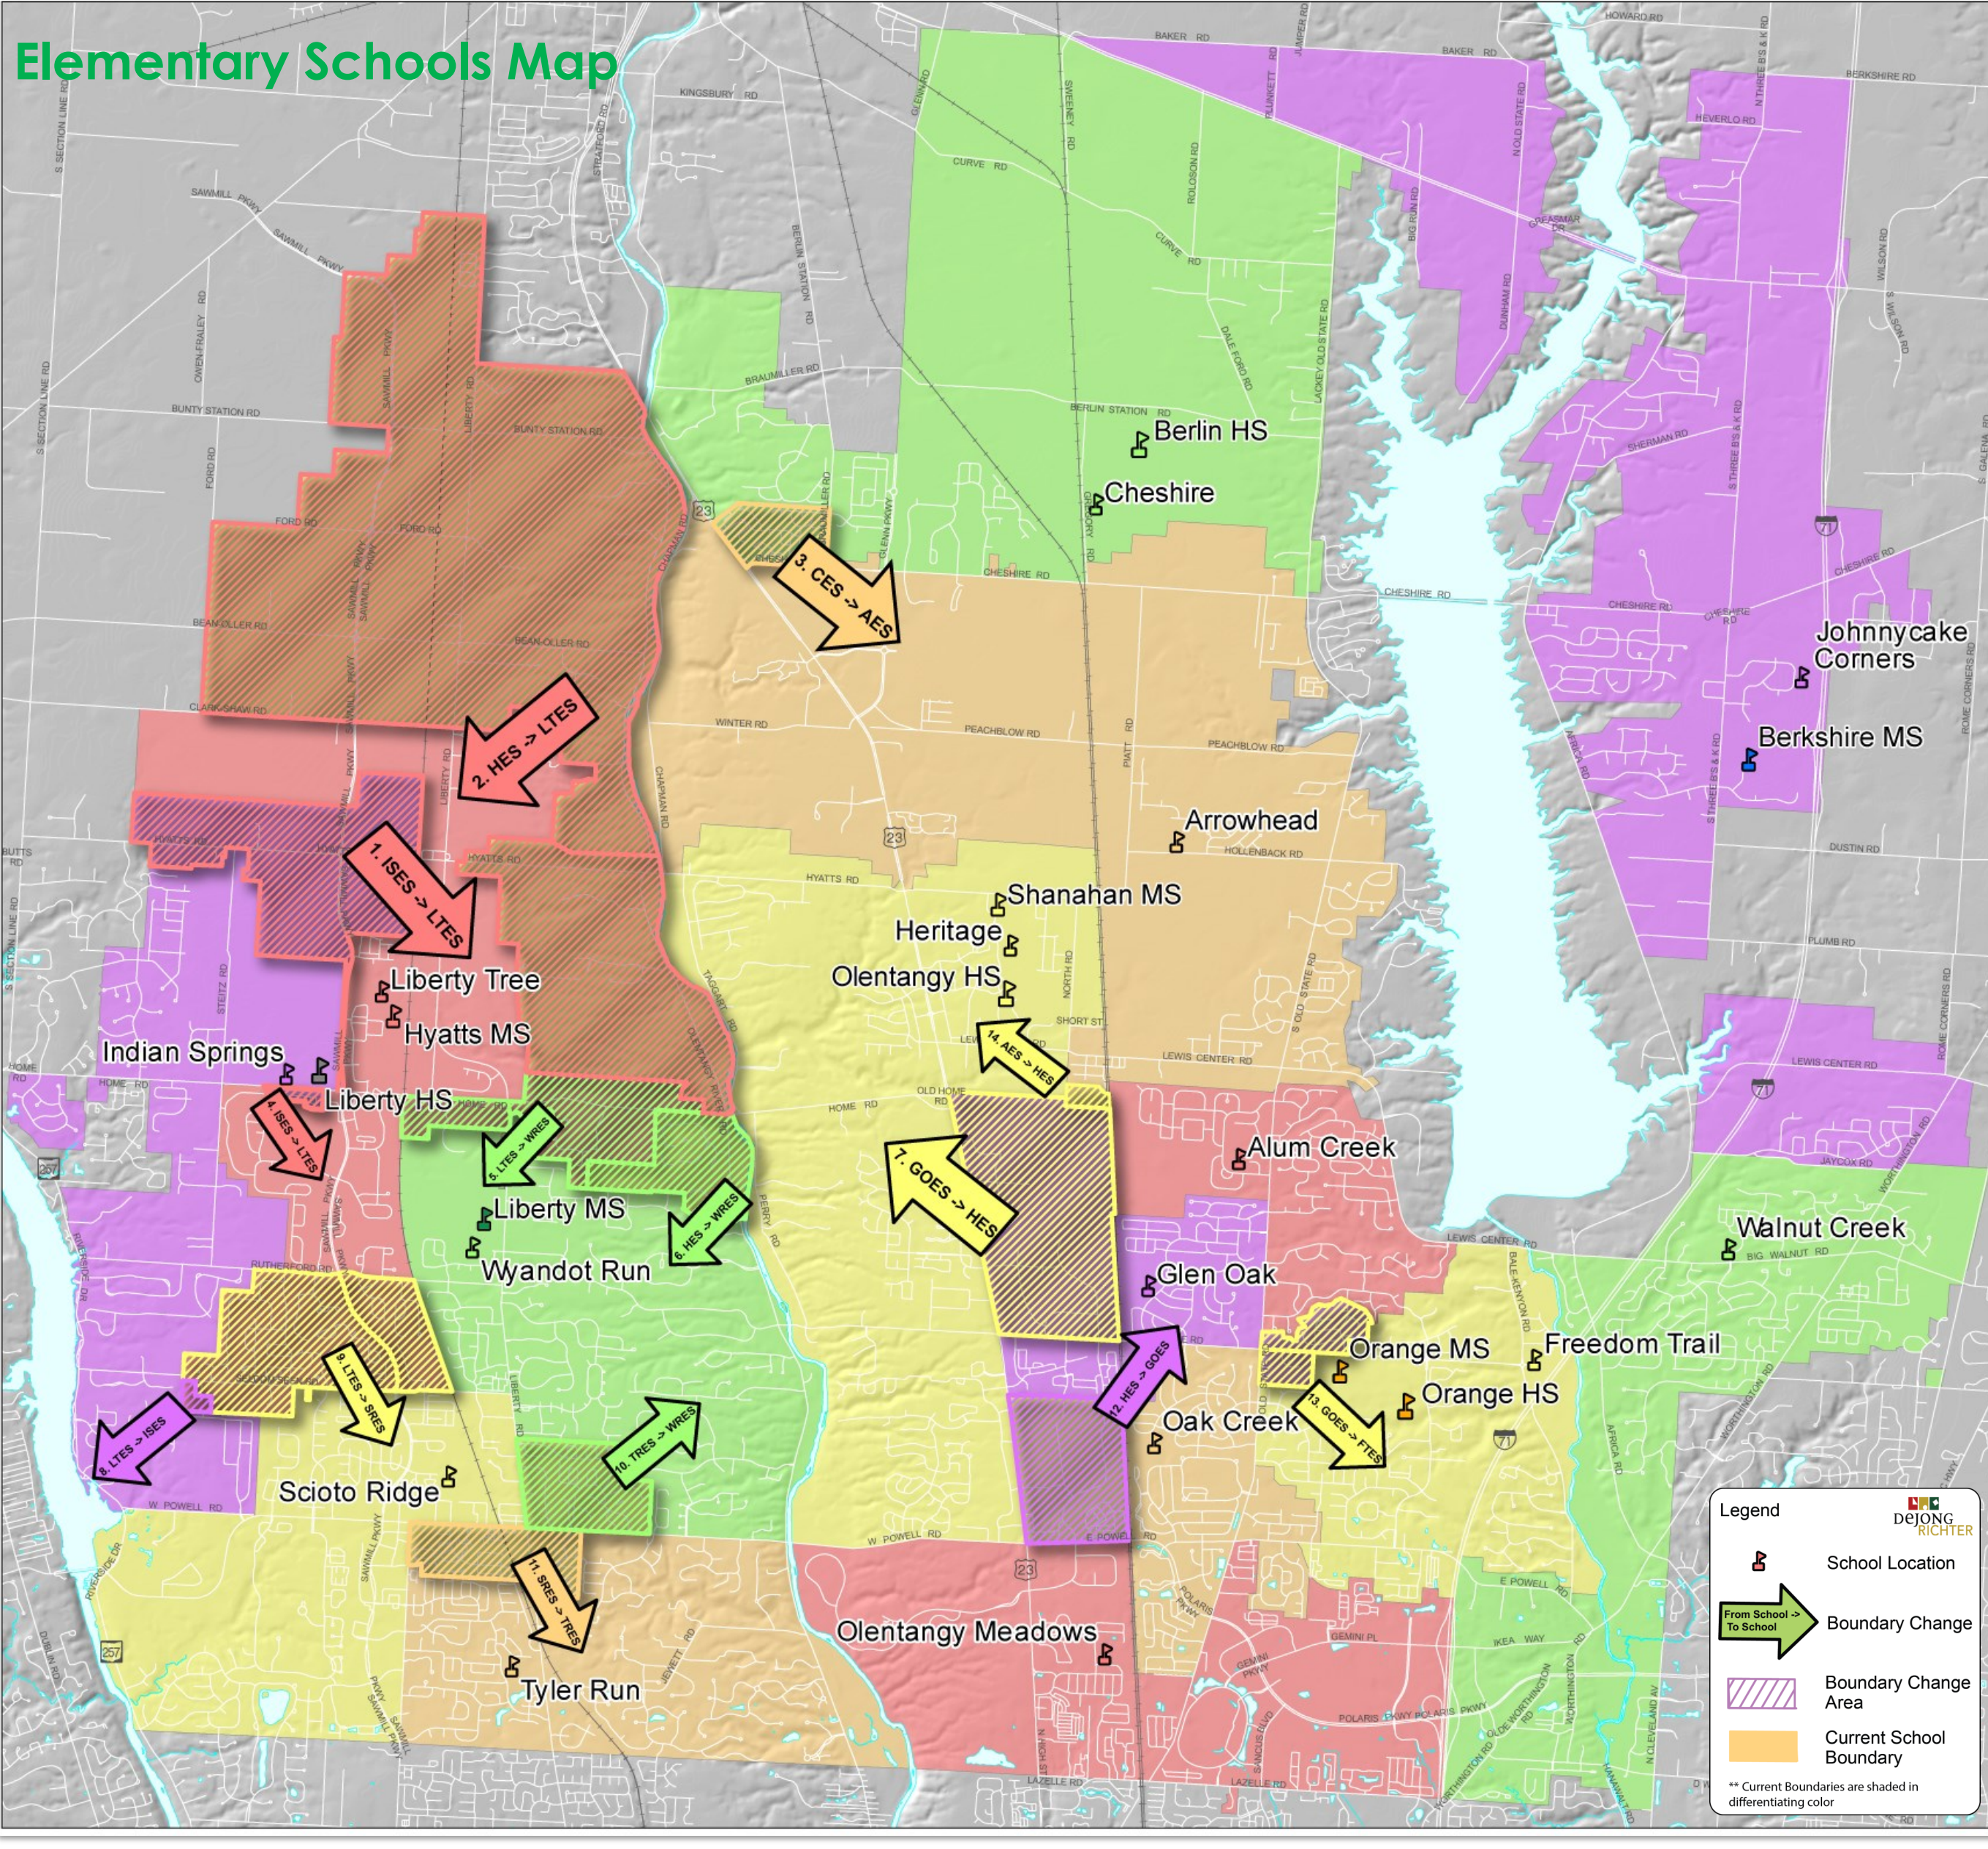

2018-19 Boundaries

All Schools Map

Feeder Pattern

Boundary Changes 2018-19

Elementary Schools Map

Elementary Schools

This map shows the current elementary school boundaries in differentiating shades of color. Areas that are changing are denoted by a cross-hatch and an arrow indicating a change area number along with "from schools" and "to schools."

This impacts 714 students.

The table below outlines the change areas and associated subdivisions.

Change Area #	From School	To School	Current Subdivisions	Future Subdivisions
1	Indian Springs	Liberty Tree		Heather Ridge Woodcrest Cross (south)
2	Heritage	Liberty Tree	Kesselbrooke Station Nelson Farms Timber Lake	
3	Cheshire	Arrowhead	Cheshire Crossing (north)	
4	Indian Springs	Liberty Tree	Palisades at Golf Village (portion)	
5	Liberty Tree	Wyandot Run	Bridlespur	
6	Heritage	Wyandot Run	Trail's End	Allington Estates
7	Glen Oak	Heritage		Slate Ridge
8	Liberty Tree	Indian Springs		Wedgewood Park (North)
9	Liberty Tree	Scioto Ridge	Woods at Seldom Seen Preserve at Seldom Seen Golf Village - Stone Bridge Golf Village Woods Golf Village Rutherford Golf Village Reserve Rutherford Estates	
10	Scioto Ridge	Wyandot Run	Olentangy Ridge	
11	Scioto Ridge	Tyler Run	Bartholomew Run Murphy's Park Murphy's Crossing Condo Village at Murphy Park	
12	Heritage	Glen Oak	None (All Commercial)	
13	Glen Oak	Freedom Trail	Cross Creek Woods at Cross Creek	

Middle Schools

This map shows the current middle school boundaries in differentiating shades of color. Areas that are changing are denoted by a cross-hatch and an arrow indicating a change area number along with "from schools" and "to schools."

Middle Schools Map

High Schools

This map shows the current high school boundaries in differentiating shades of color. Areas that are changing are denoted by a cross-hatch and an arrow indicating a change area number along with "from schools" and "to schools."