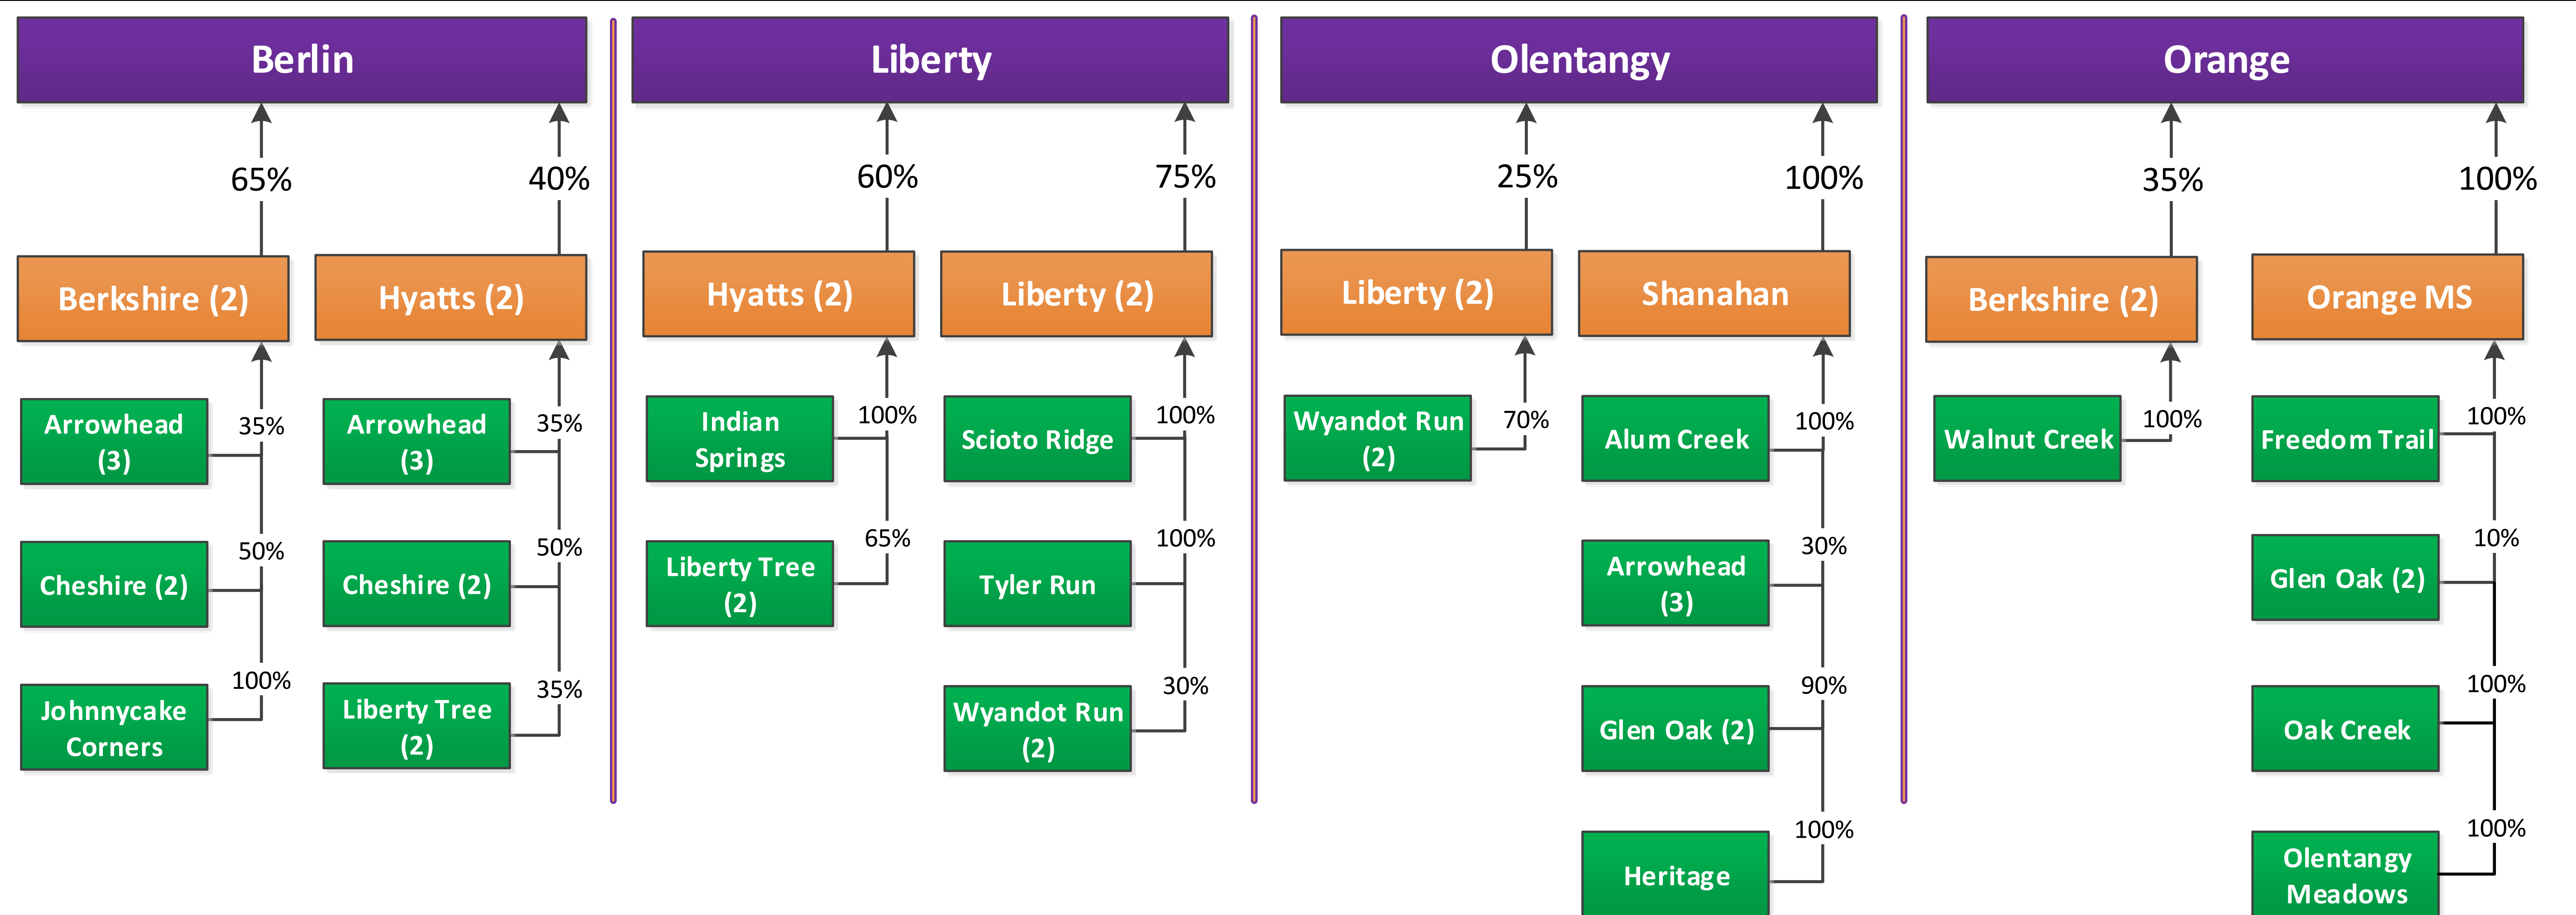

2018-19 Boundaries

All Schools Map

Feeder Pattern

Boundary Changes 2018-19

Elementary Schools Map

Elementary Schools

This map shows the current elementary school boundaries in differentiating shades of color. Areas that are changing are denoted by a cross-hatch and an arrow indicating a change area number along with "from schools" and "to schools."

This impacts 714 students.

The table below outlines the change areas and associated subdivisions.

Change Area #	From School	To School	Current Subdivisions	Future Subdivisions
1	Indian Springs	Liberty Tree		Heather Ridge Woodcrest Cross (south)
2	Heritage	Liberty Tree	Kesselbrooke Station Nelson Farms Timber Lake	
3	Cheshire	Arrowhead	Cheshire Crossing (north)	
4	Indian Springs	Liberty Tree	Palisades at Golf Village (portion)	
5	Liberty Tree	Wyandot Run	Bridlespur	
6	Heritage	Wyandot Run	Trail's End	Allington Estates
7	Glen Oak	Heritage		Slate Ridge
8	Liberty Tree	Indian Springs		Wedgewood Park (North)
9	Liberty Tree	Scioto Ridge	Woods at Seldom Seen Preserve at Seldom Seen Golf Village - Stone Bridge Golf Village Woods Golf Village Rutherford Golf Village Reserve Rutherford Estates	
10	Scioto Ridge	Wyandot Run	Olentangy Ridge	
11	Scioto Ridge	Tyler Run	Bartholomew Run Murphy's Park Murphy's Crossing Condo Village at Murphy Park	
12	Heritage	Glen Oak	None (All Commercial)	
13	Glen Oak	Freedom Trail	Cross Creek Woods at Cross Creek	

Middle Schools

This map shows the current middle school boundaries in differentiating shades of color. Areas that are changing are denoted by a cross-hatch and an arrow indicating a change area number along with "from schools" and "to schools."

Middle Schools Map

High Schools

This map shows the current high school boundaries in differentiating shades of color. Areas that are changing are denoted by a cross-hatch and an arrow indicating a change area number along with "from schools" and "to schools."