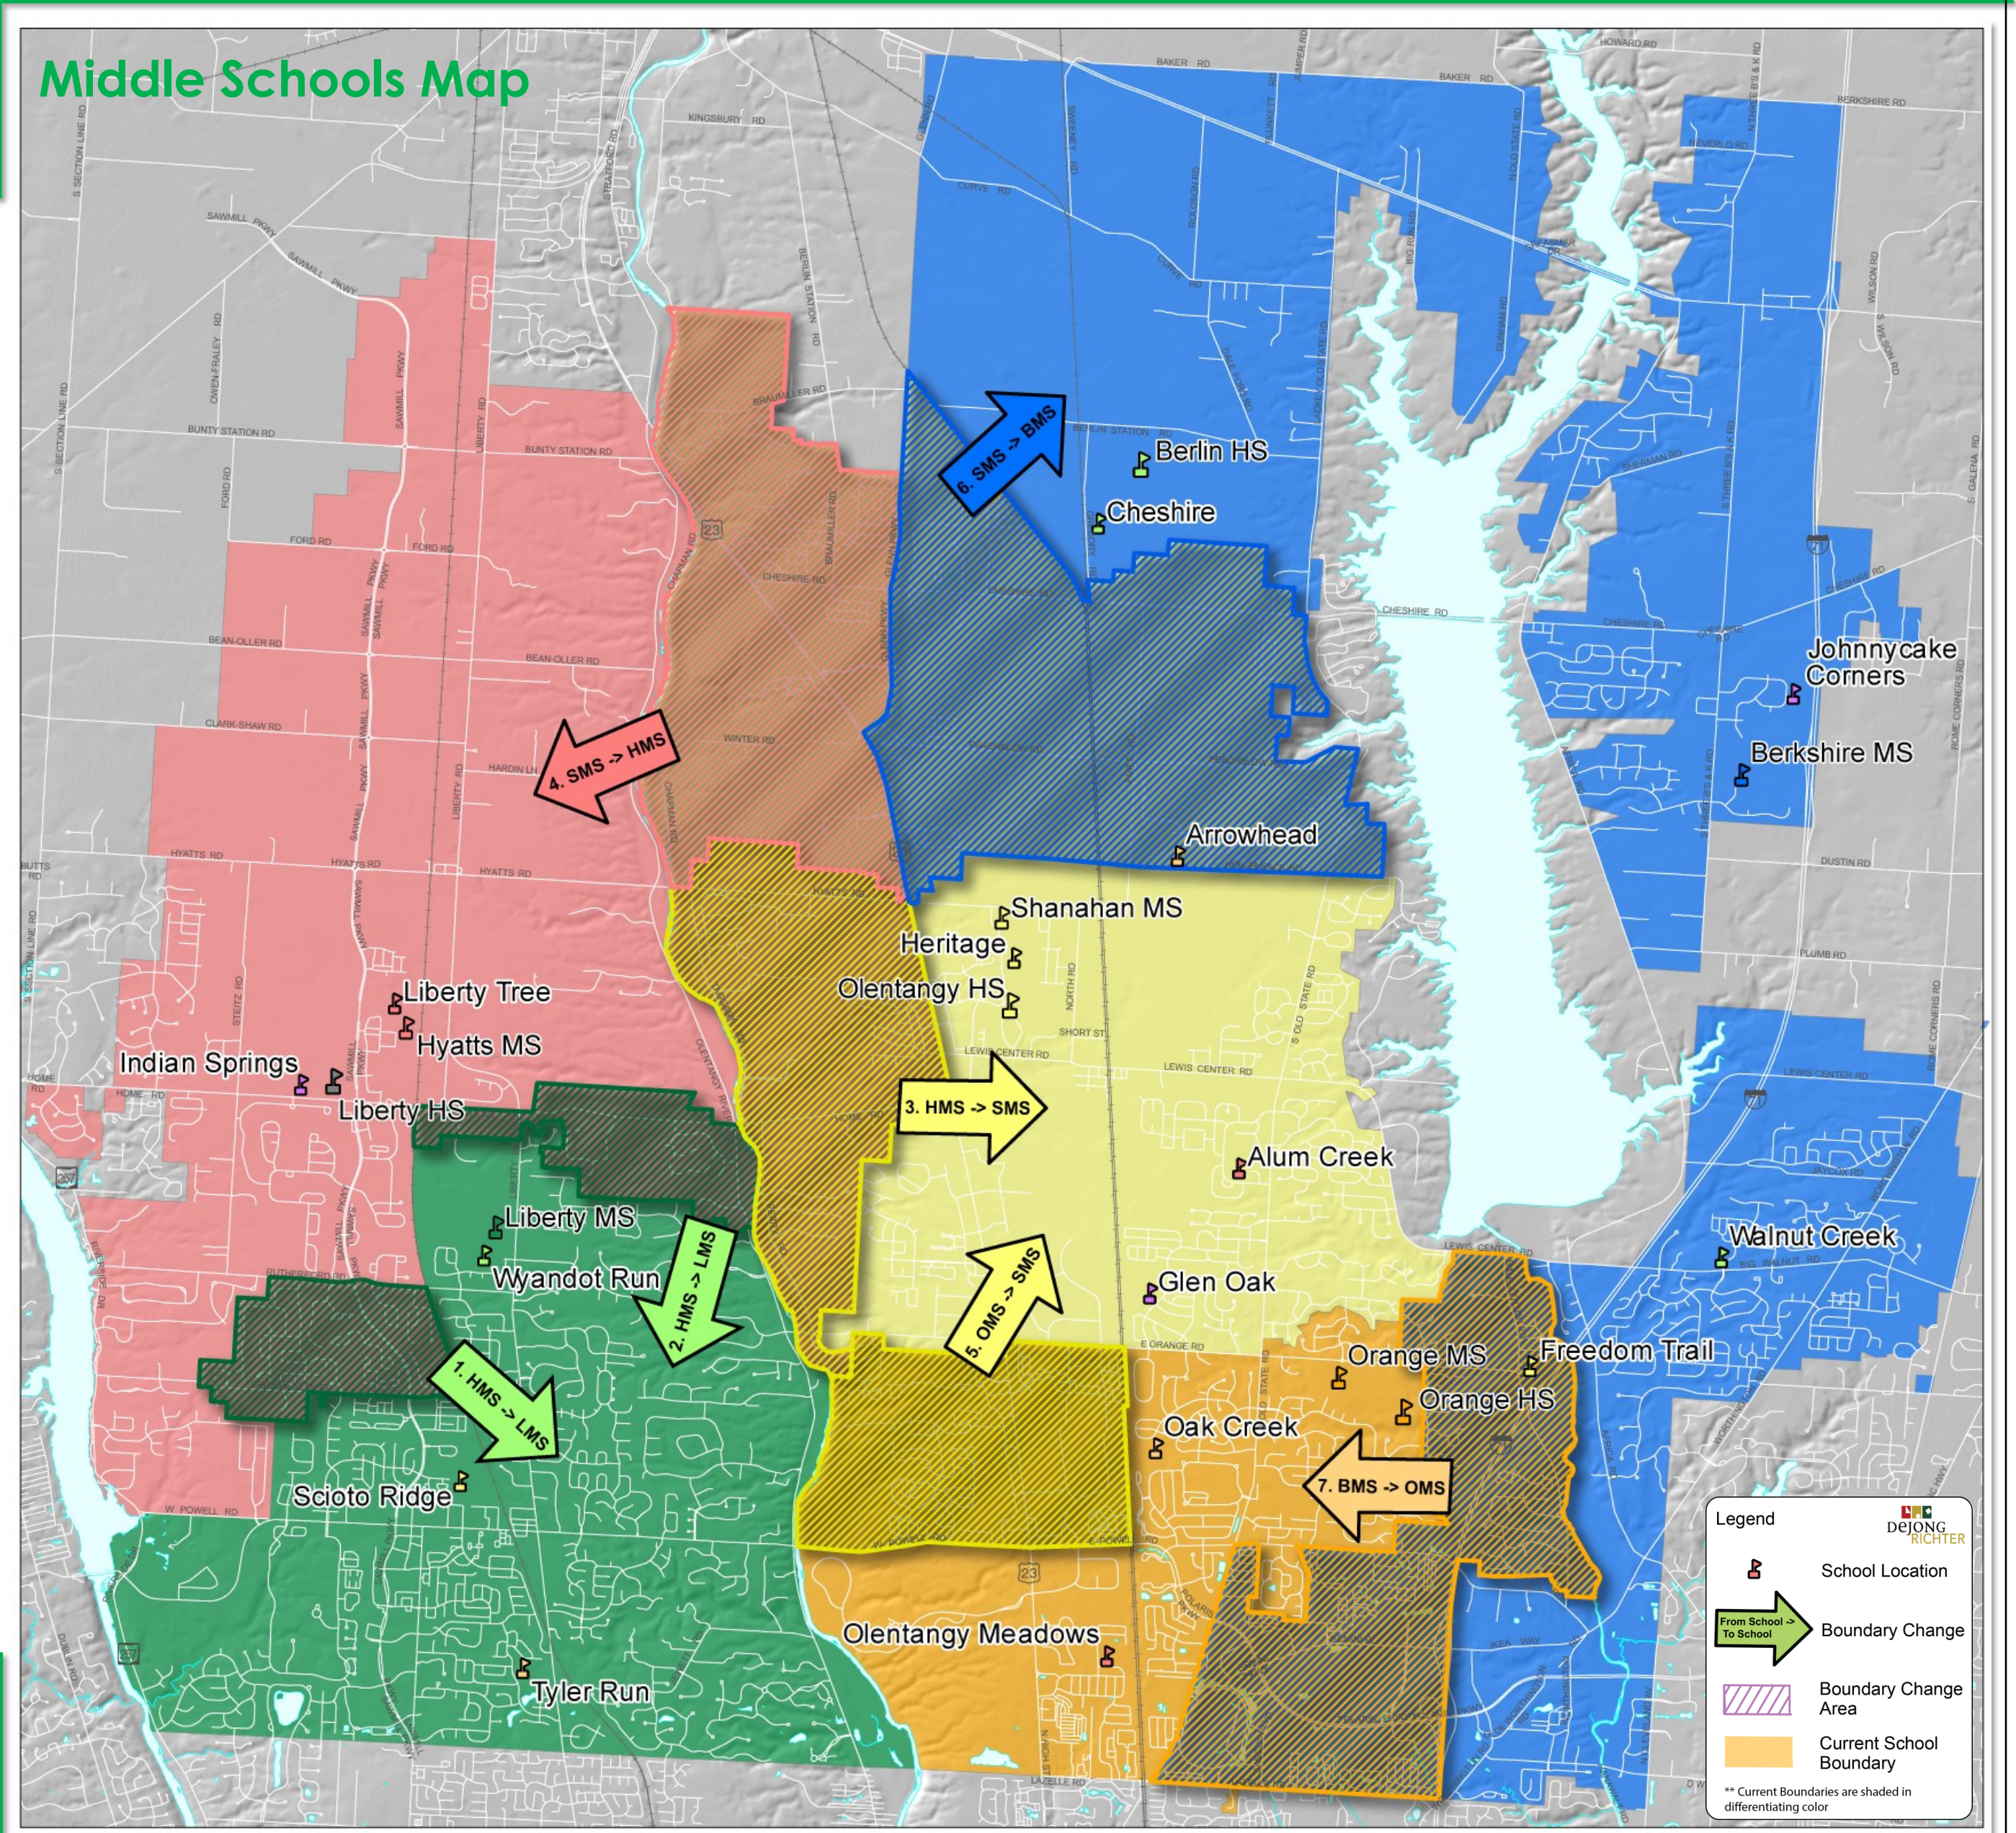

2018-19 Boundaries

All Schools Map

Feeder Pattern

Boundary Changes 2018-19

Elementary Schools Map

Elementary Schools

This map shows the current elementary school boundaries in differentiating shades of color. Areas that are changing are denoted by a cross-hatch and an arrow indicating a change area number along with "from schools" and "to schools."

This impacts 714 students.

The table below outlines the change areas and associated subdivisions.

Change Area #	From School	To School	Current Subdivisions	Future Subdivisions
1	Indian Springs	Liberty Tree		Heather Ridge Woodcrest Cross (south)
2	Heritage	Liberty Tree	Kesselbrooke Station Nelson Farms Timber Lake	
3	Cheshire	Arrowhead	Cheshire Crossing (north)	
4	Indian Springs	Liberty Tree	Palisades at Golf Village (portion)	
5	Liberty Tree	Wyandot Run	Bridlespur	
6	Heritage	Wyandot Run	Trail's End	Allington Estates
7	Glen Oak	Heritage		Slate Ridge
8	Liberty Tree	Indian Springs		Wedgewood Park (North)
9	Liberty Tree	Scioto Ridge	Woods at Seldom Seen Preserve at Seldom Seen Golf Village - Stone Bridge Golf Village Woods Golf Village Rutherford Golf Village Reserve Rutherford Estates	
10	Scioto Ridge	Wyandot Run	Olentangy Ridge	
11	Scioto Ridge	Tyler Run	Bartholomew Run Murphy's Park Murphy's Crossing Condo Village at Murphy Park	
12	Heritage	Glen Oak	None (All Commercial)	
13	Glen Oak	Freedom Trail	Cross Creek Woods at Cross Creek	

Middle Schools

This map shows the current middle school boundaries in differentiating shades of color. Areas that are changing are denoted by a cross-hatch and an arrow indicating a change area number along with "from schools" and "to schools."

Middle Schools Map

High Schools

This map shows the current high school boundaries in differentiating shades of color. Areas that are changing are denoted by a cross-hatch and an arrow indicating a change area number along with "from schools" and "to schools."