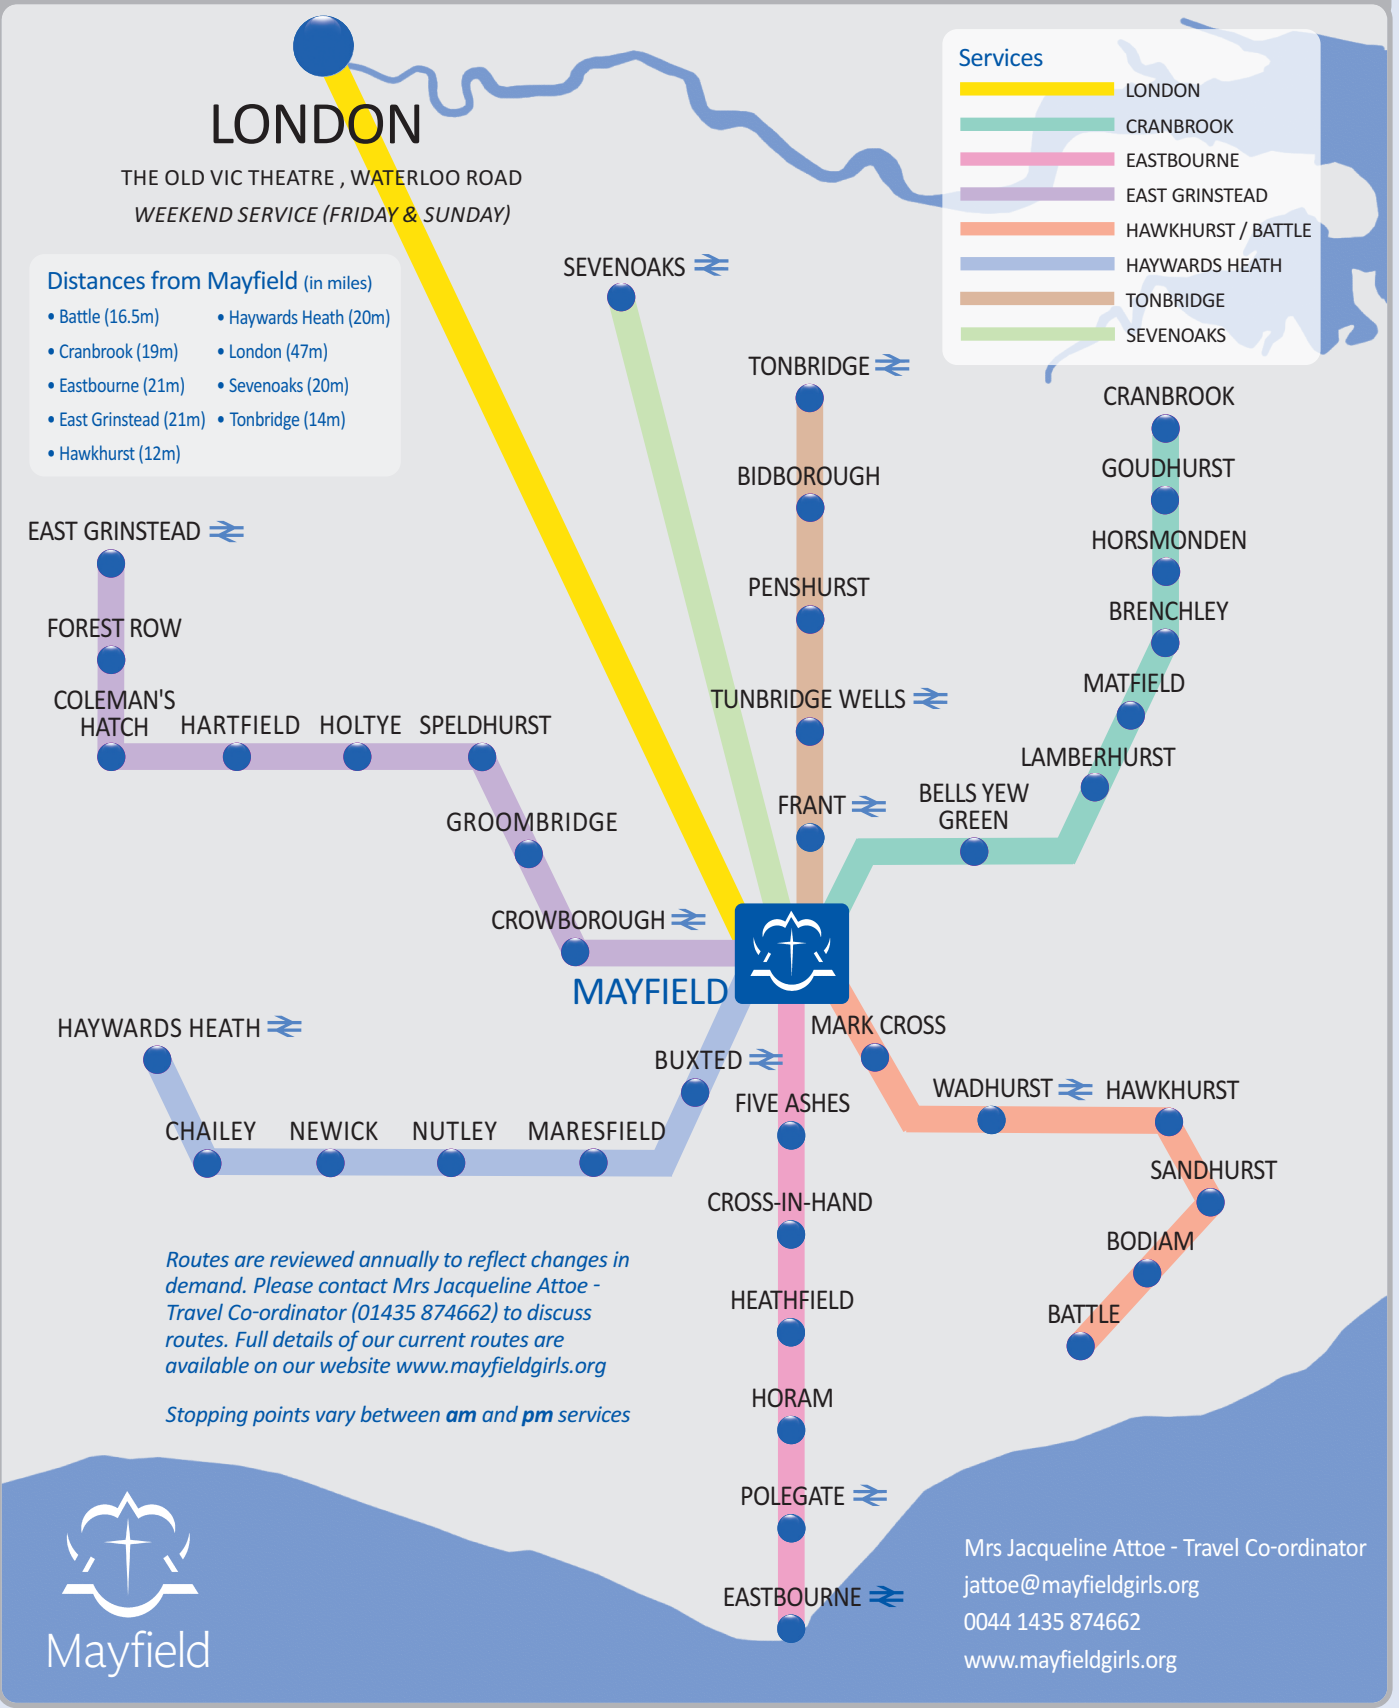

MINI BUS ROUTES

Mayfield School

The Old Palace, Mayfield, East Sussex TN20 6PH