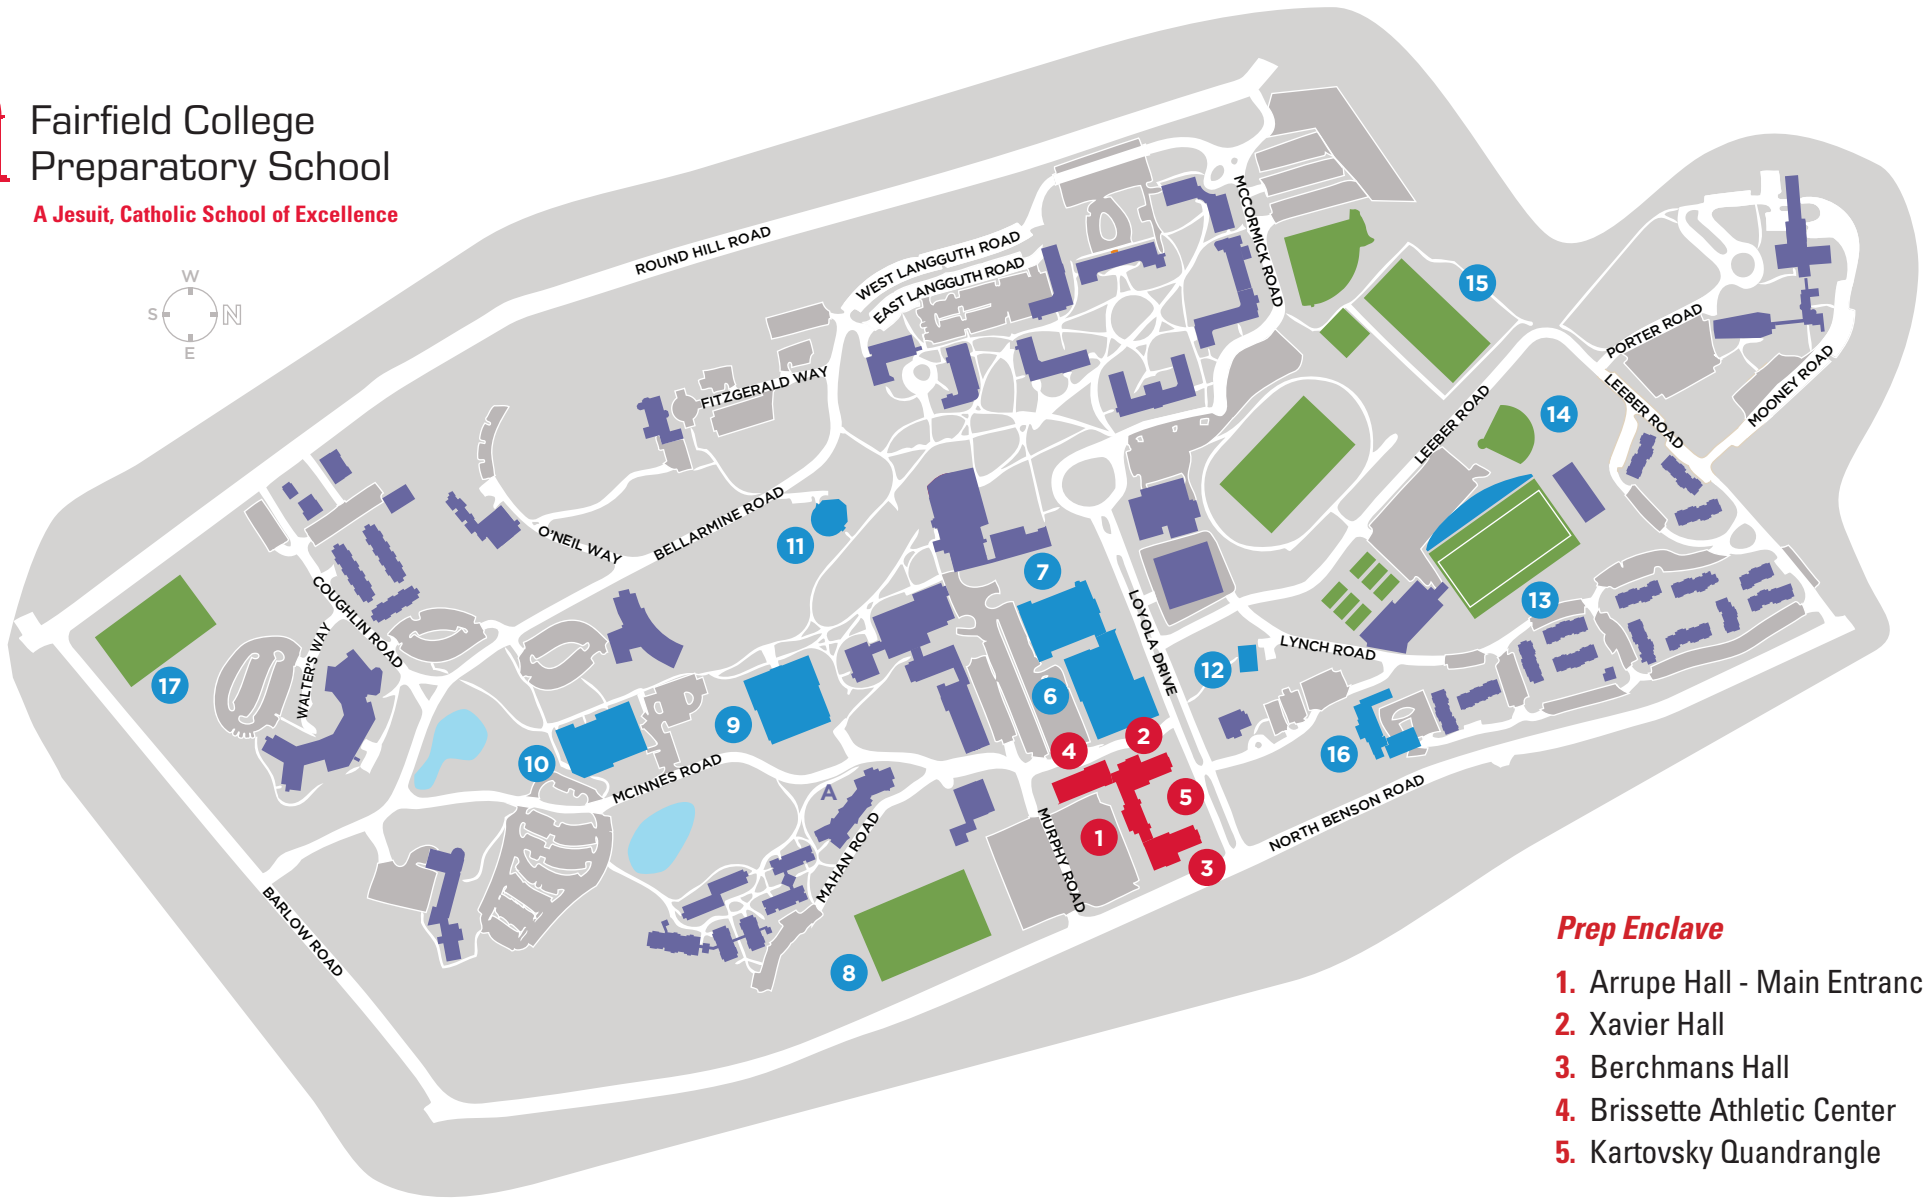

Fairfield College Preparatory School

A Jesuit, Catholic School of Excellence

Prep Enclave

- 1. Arrupe Hall - Main Entrance
- 2. Xavier Hall
- 3. Berchmans Hall
- 4. Brissette Athletic Center
- 5. Kartovsky Quandrangle

Facilities shared with Fairfield University

- 6. Leslie C. Quick Recreation Center
- 7. Alumni Hall Sports Arena
- 8. Lt. Hans Grauert Memorial Rugby Field
- 9. DiMenna-Nyselius Library
- 10. Regina A. Quick Center for the Arts
- 11. Egan Chapel of St. Ignatius Loyola
- 12. The Levee
- 13. Rafferty Stadium
- 14. Alumni Diamond
- 15. University Field
- 16. McAuliffe Hall
- 17. Barlow Field