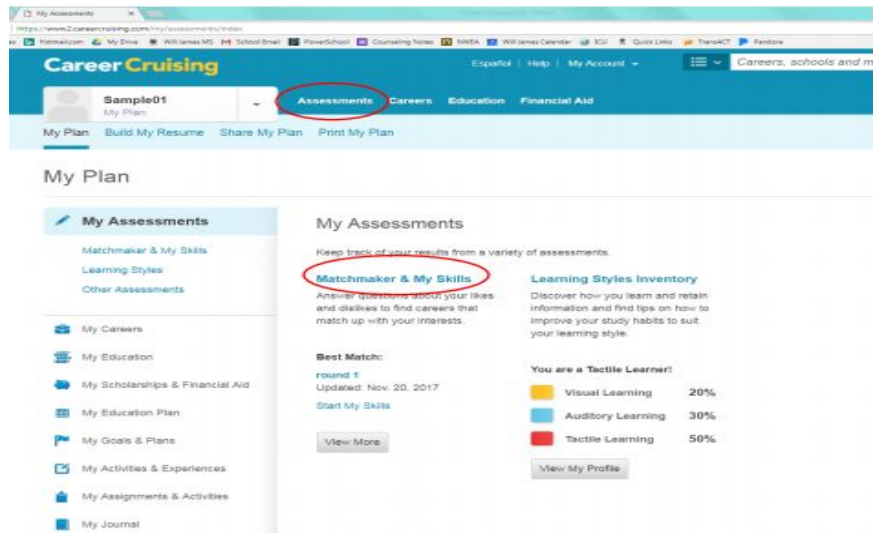

CAREER CRUISING

A little extra time on your hands?
Explore future careers with a career interest survey.

To access Career Cruising...

Students access Career Cruising through **Clever**. Clever can be accessed in the Chrome browser by clicking icon in the top right corner of the web browser. Once in Clever look for the **Career Cruising icon listed under Curriculum Apps**. Icon will log students directly into Career Cruising.

Click on **Assessments**, then on **Matchmaker and My Skills**

*8th graders: click **IMPROVE MY RESULTS** if completed during Career Day.

After you answer questions, you get a screen that looks like this...