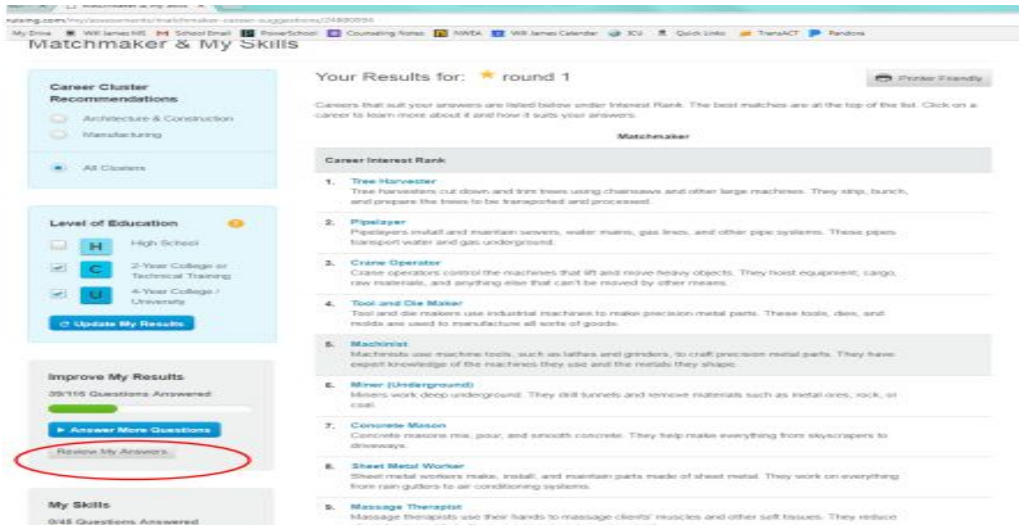

CAREER CRUISING

A little extra time on your hands?
Explore future careers with a career interest survey.

To access Career Cruising...

Students access Career Cruising through **Clever**. Clever can be accessed in the Chrome browser by clicking icon in the top right corner of the web browser. Once in Clever look for the **Career Cruising icon listed under Curriculum Apps**. Icon will log students directly into Career Cruising.

Click on **Assessments**, then on **Matchmaker and My Skills**

*8th graders: click **IMPROVE MY RESULTS** if completed during Career Day.

After you answer questions, you get a screen that looks like this...