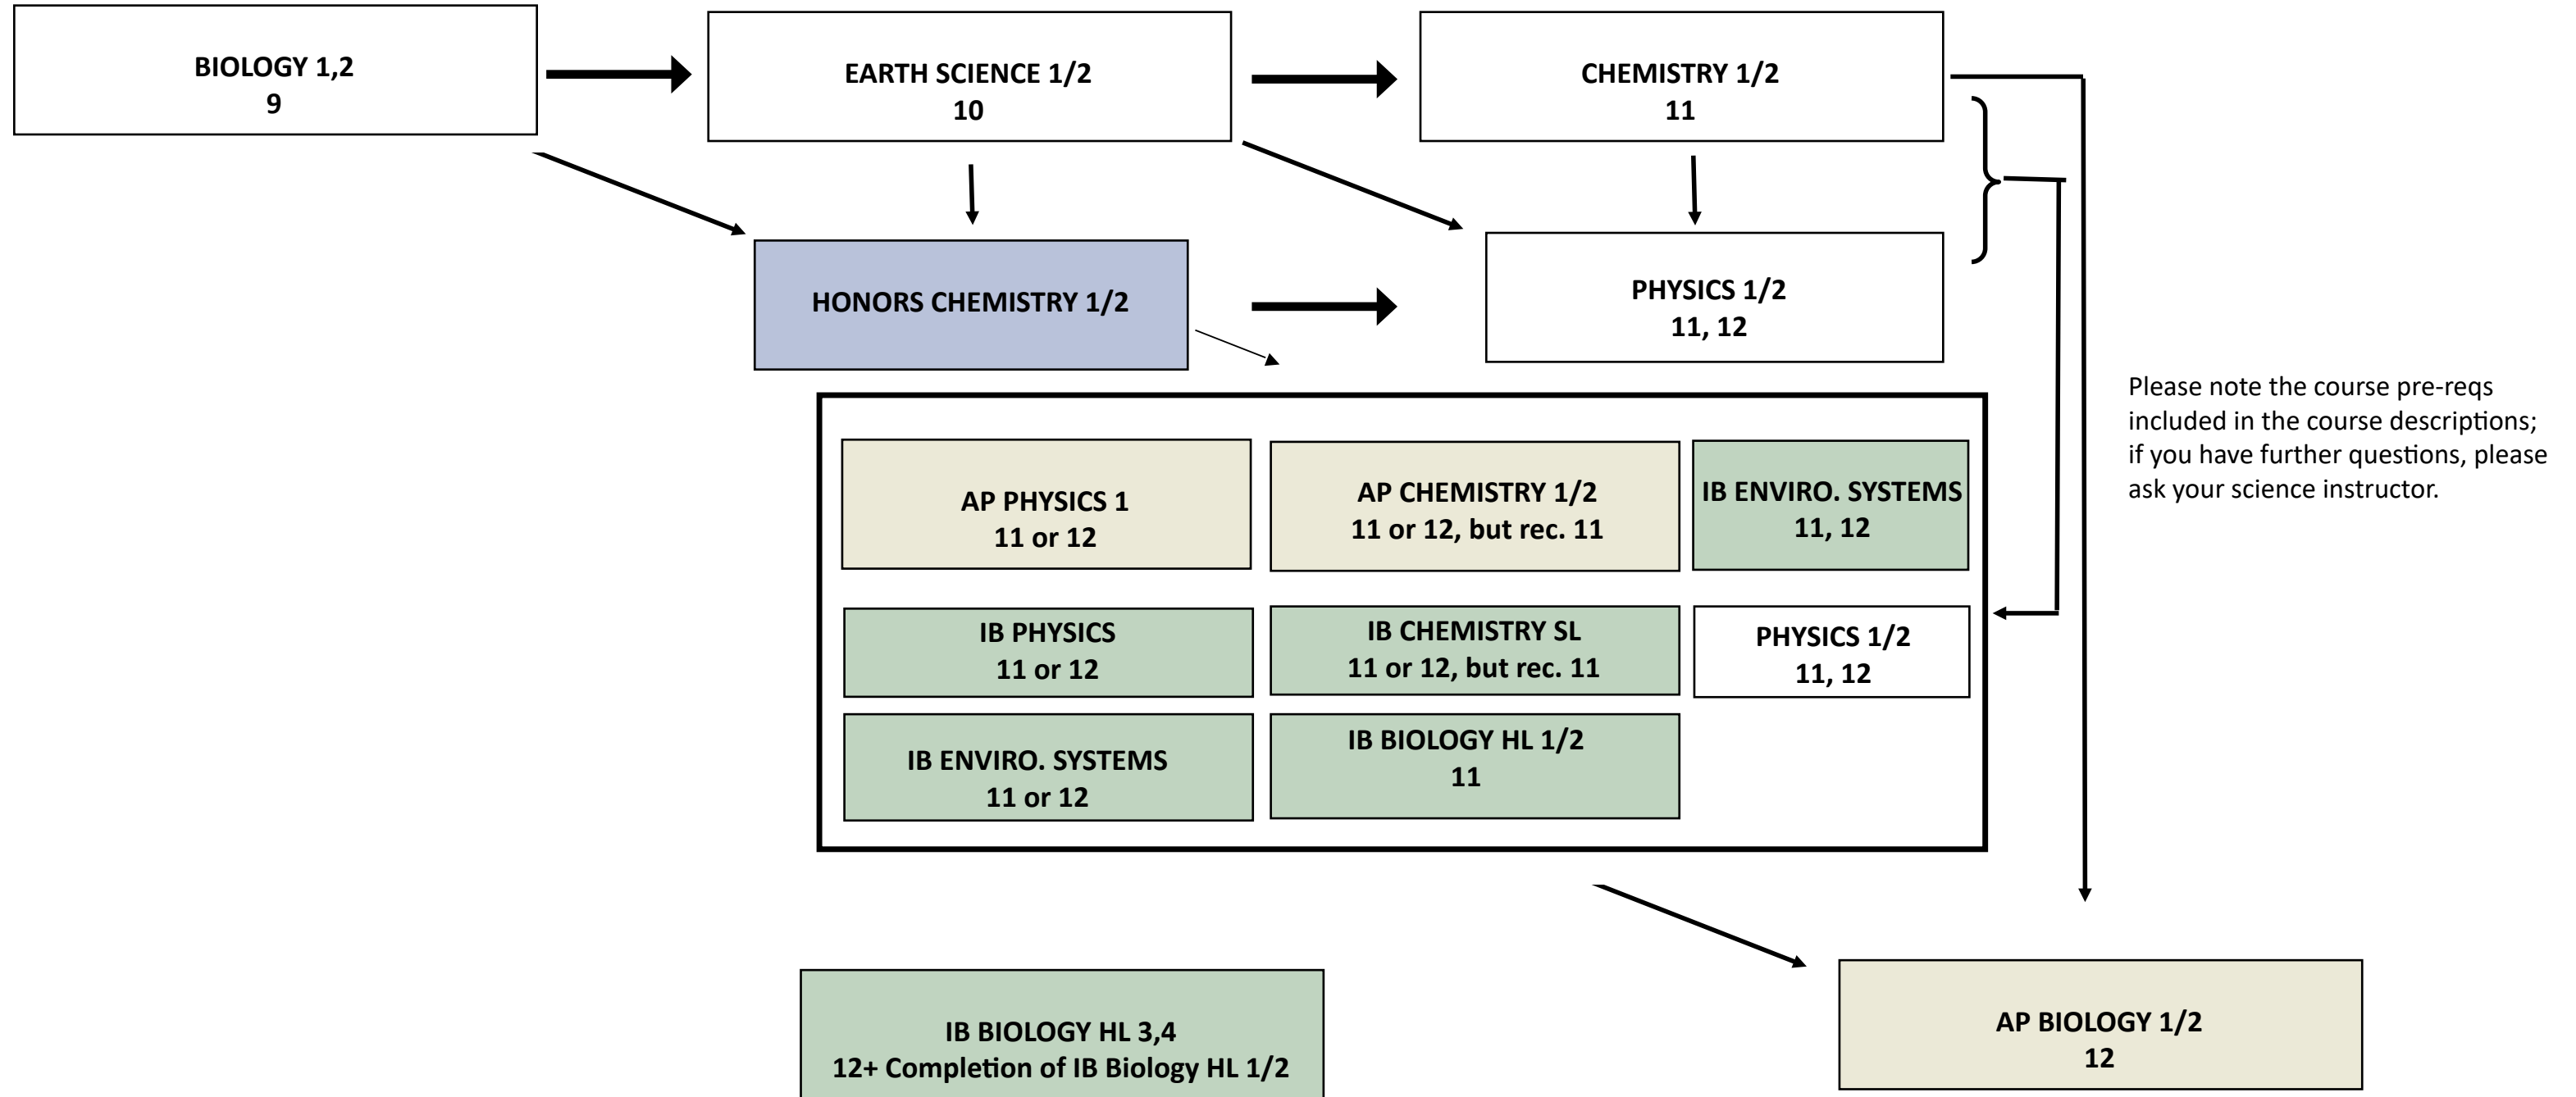

SCIENCE

This chart shows the possible progression of courses in Science.

Science Electives
Last Edited 2/10/2020

HORTICULTURE 1, 2
10, 11, 12

ENTOMOLOGY (fall semester, even years)
10, 11, 12

BOTANY (spring semester; odd years)
10, 11, 12

ASTRONOMY 1, 2
11 or 12

ANAT & PHYS 1 or 1/2
11 or 12

ENGIN. & EMPATHY
11 or 12
1 sem.