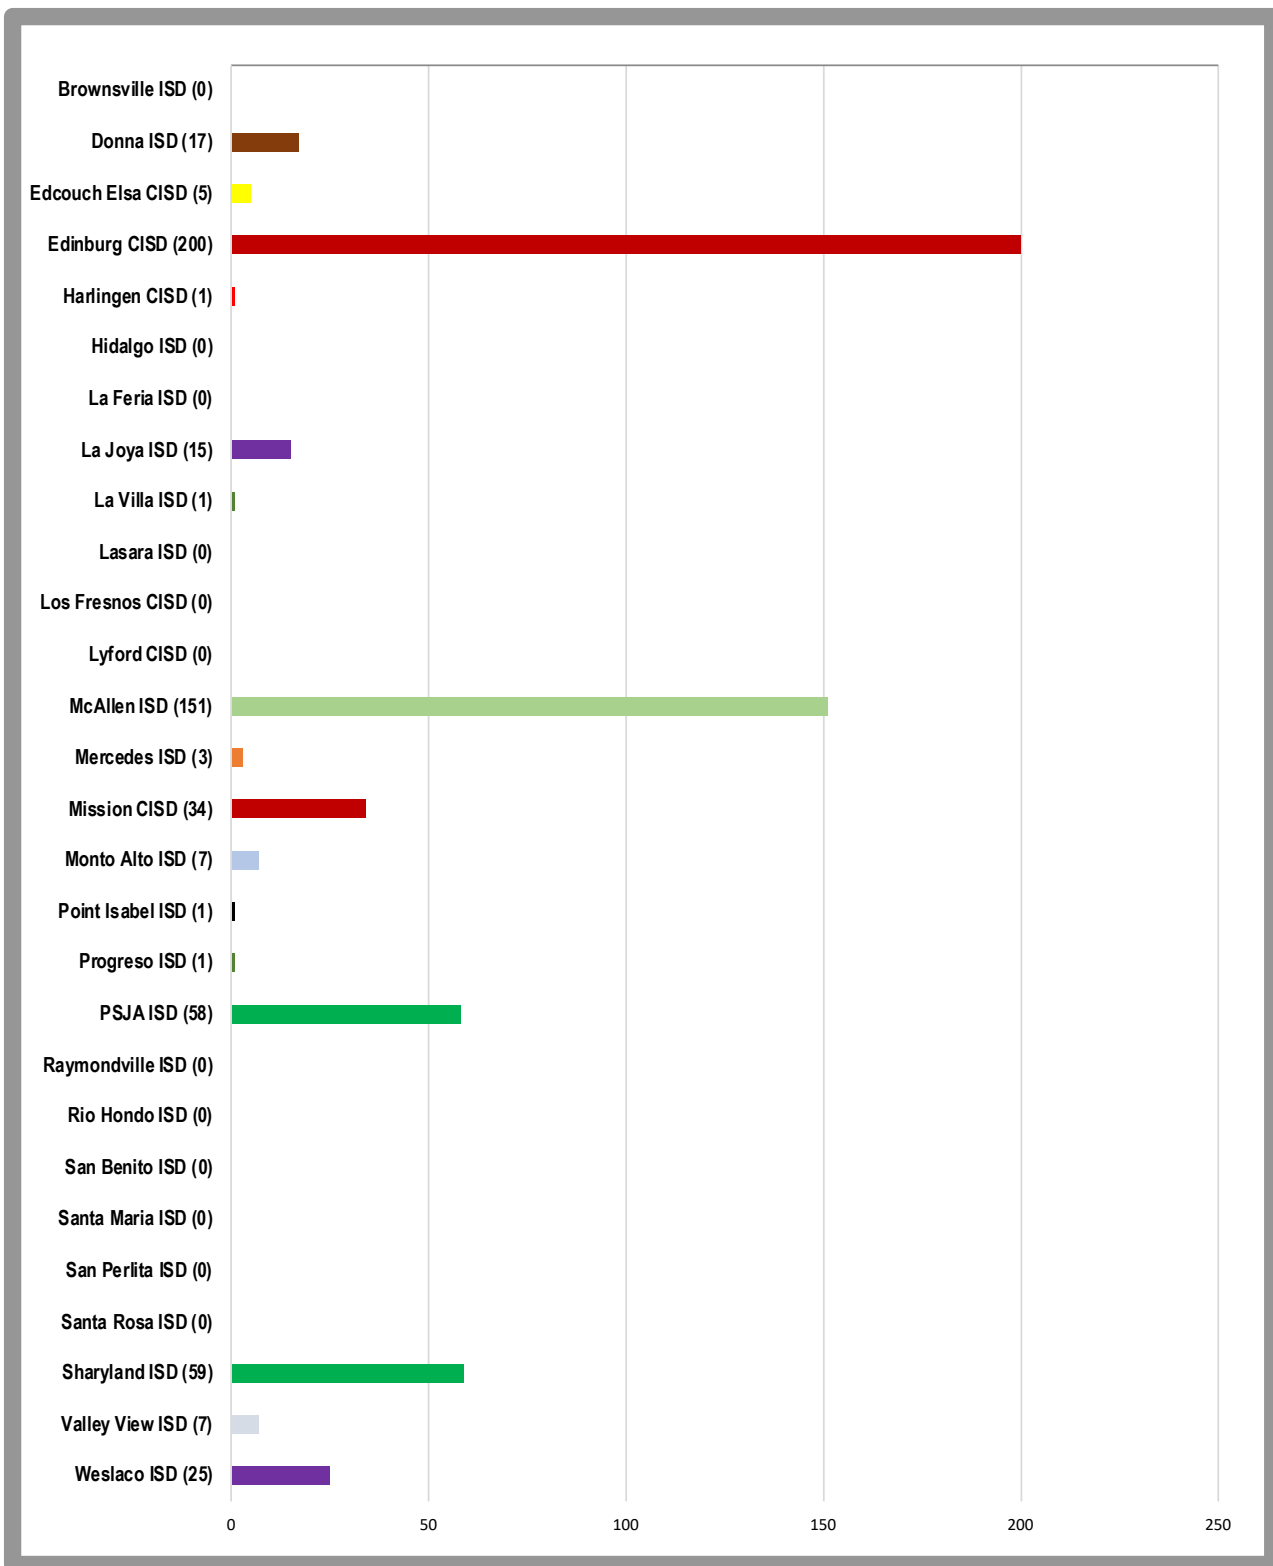

South Texas Independent School District
South Texas Preparatory Academy
Students by Home District

As of: September 16, 2019

Total Enrollment: 585