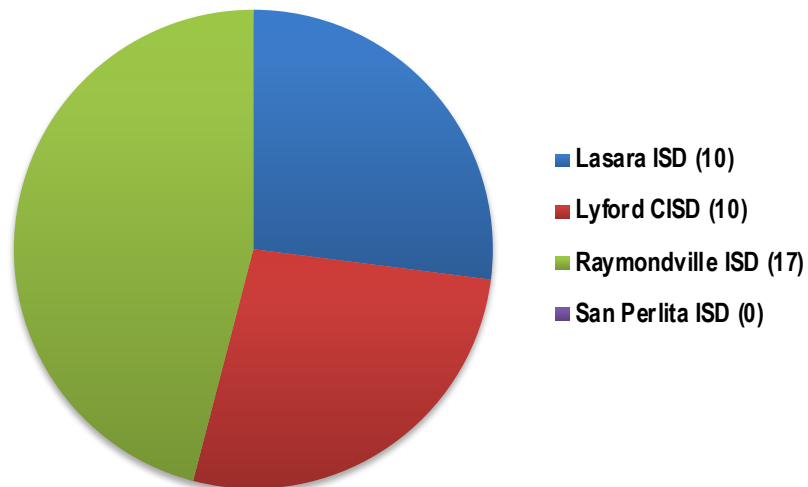

South Texas Independent School District
DISTRICT WIDE
Students by County

As of: September 16, 2019

Total Enrollment: 4165

South Texas Independent School District
Students by Home District
Cameron County (1713)

South Texas Independent School District
Students by Home District
Hidalgo County (2415)

South Texas Independent School District
Students by Home District
Willacy County (37)

South Texas Independent School District
District Wide
Students by Home District

As of: September 16, 2019

Total Enrollment: 4165

South Texas Independent School District
South Texas World Scholars
Students by Home District

As of: September 16, 2019

Total Enrollment: 583

South Texas Independent School District
South Texas Medical Professions
Students by Home District