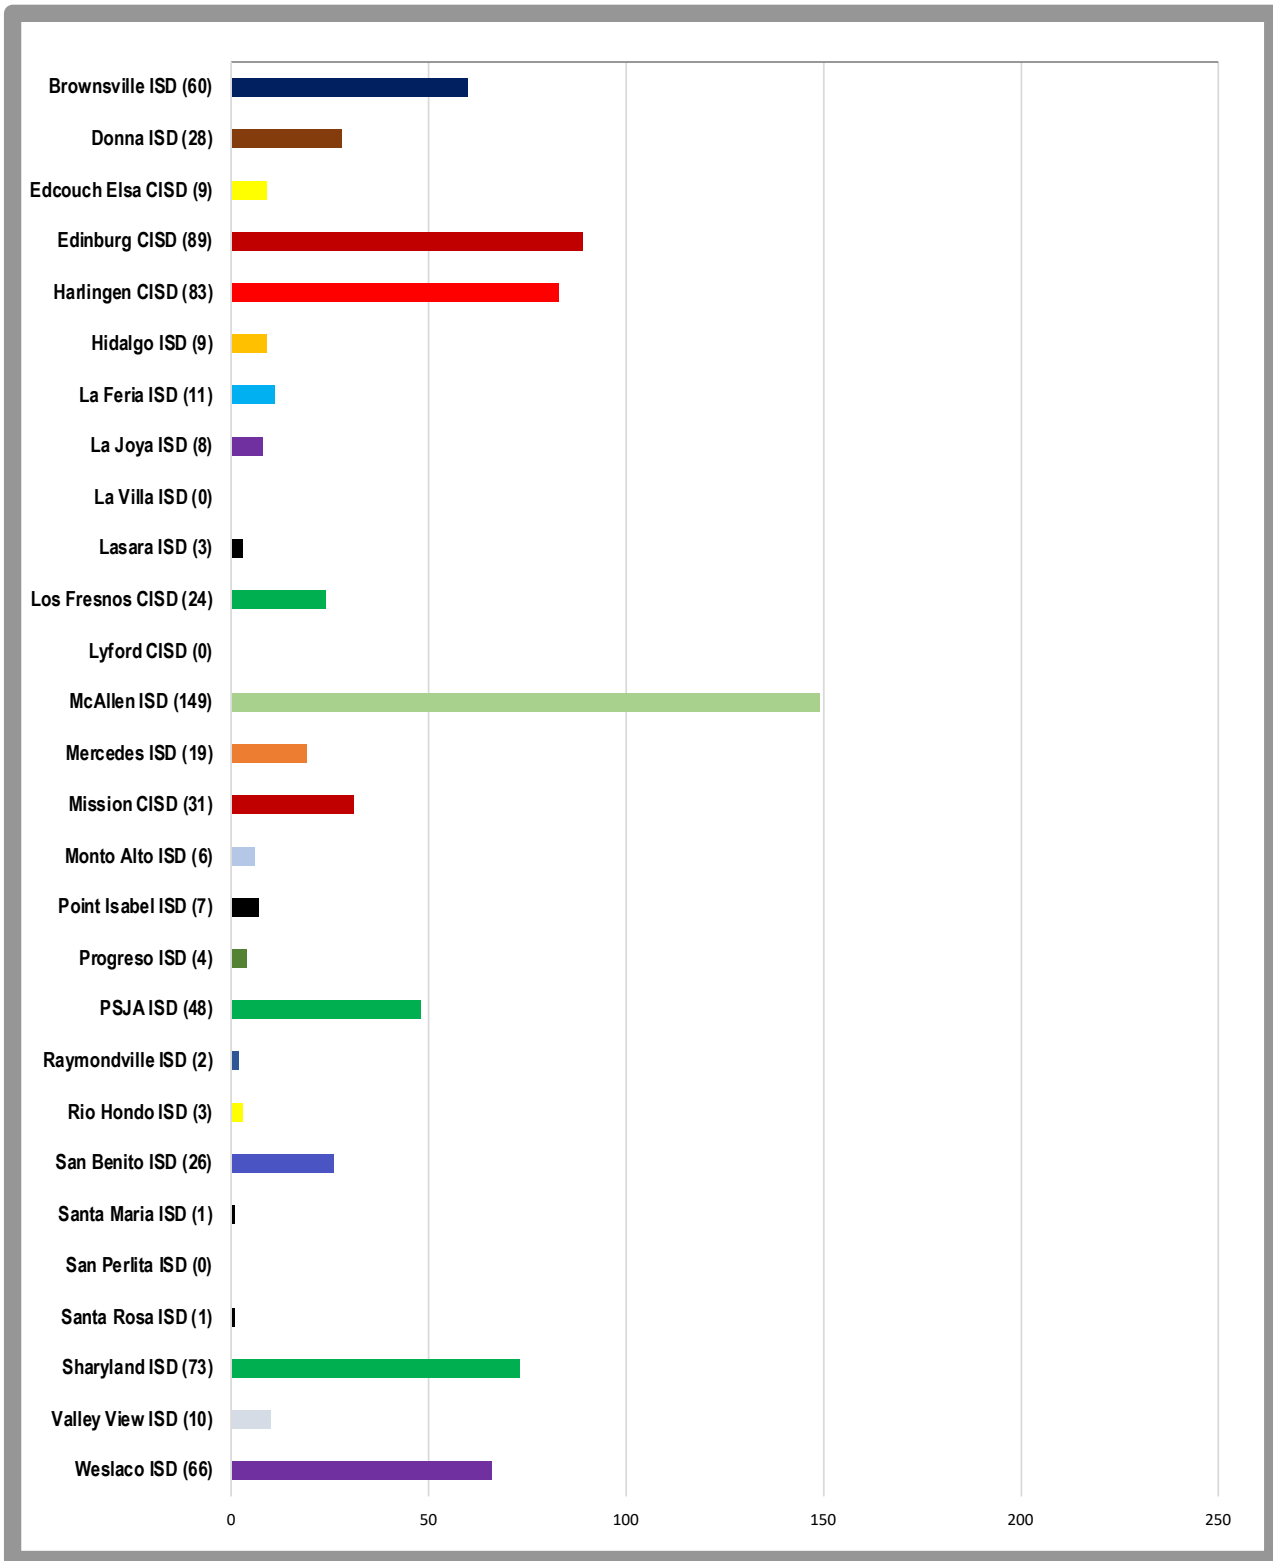

South Texas Independent School District
DISTRICT WIDE
Students by County

As of: September 16, 2019

Total Enrollment: 4165

South Texas Independent School District
Students by Home District
Cameron County (1713)

As of: September 16, 2019

Total Enrollment: 848

South Texas Independent School District
South Texas Science Academy
Students by Home District

As of: September 16, 2019

Total Enrollment: 770

South Texas Independent School District
South Texas Preparatory Academy
Students by Home District