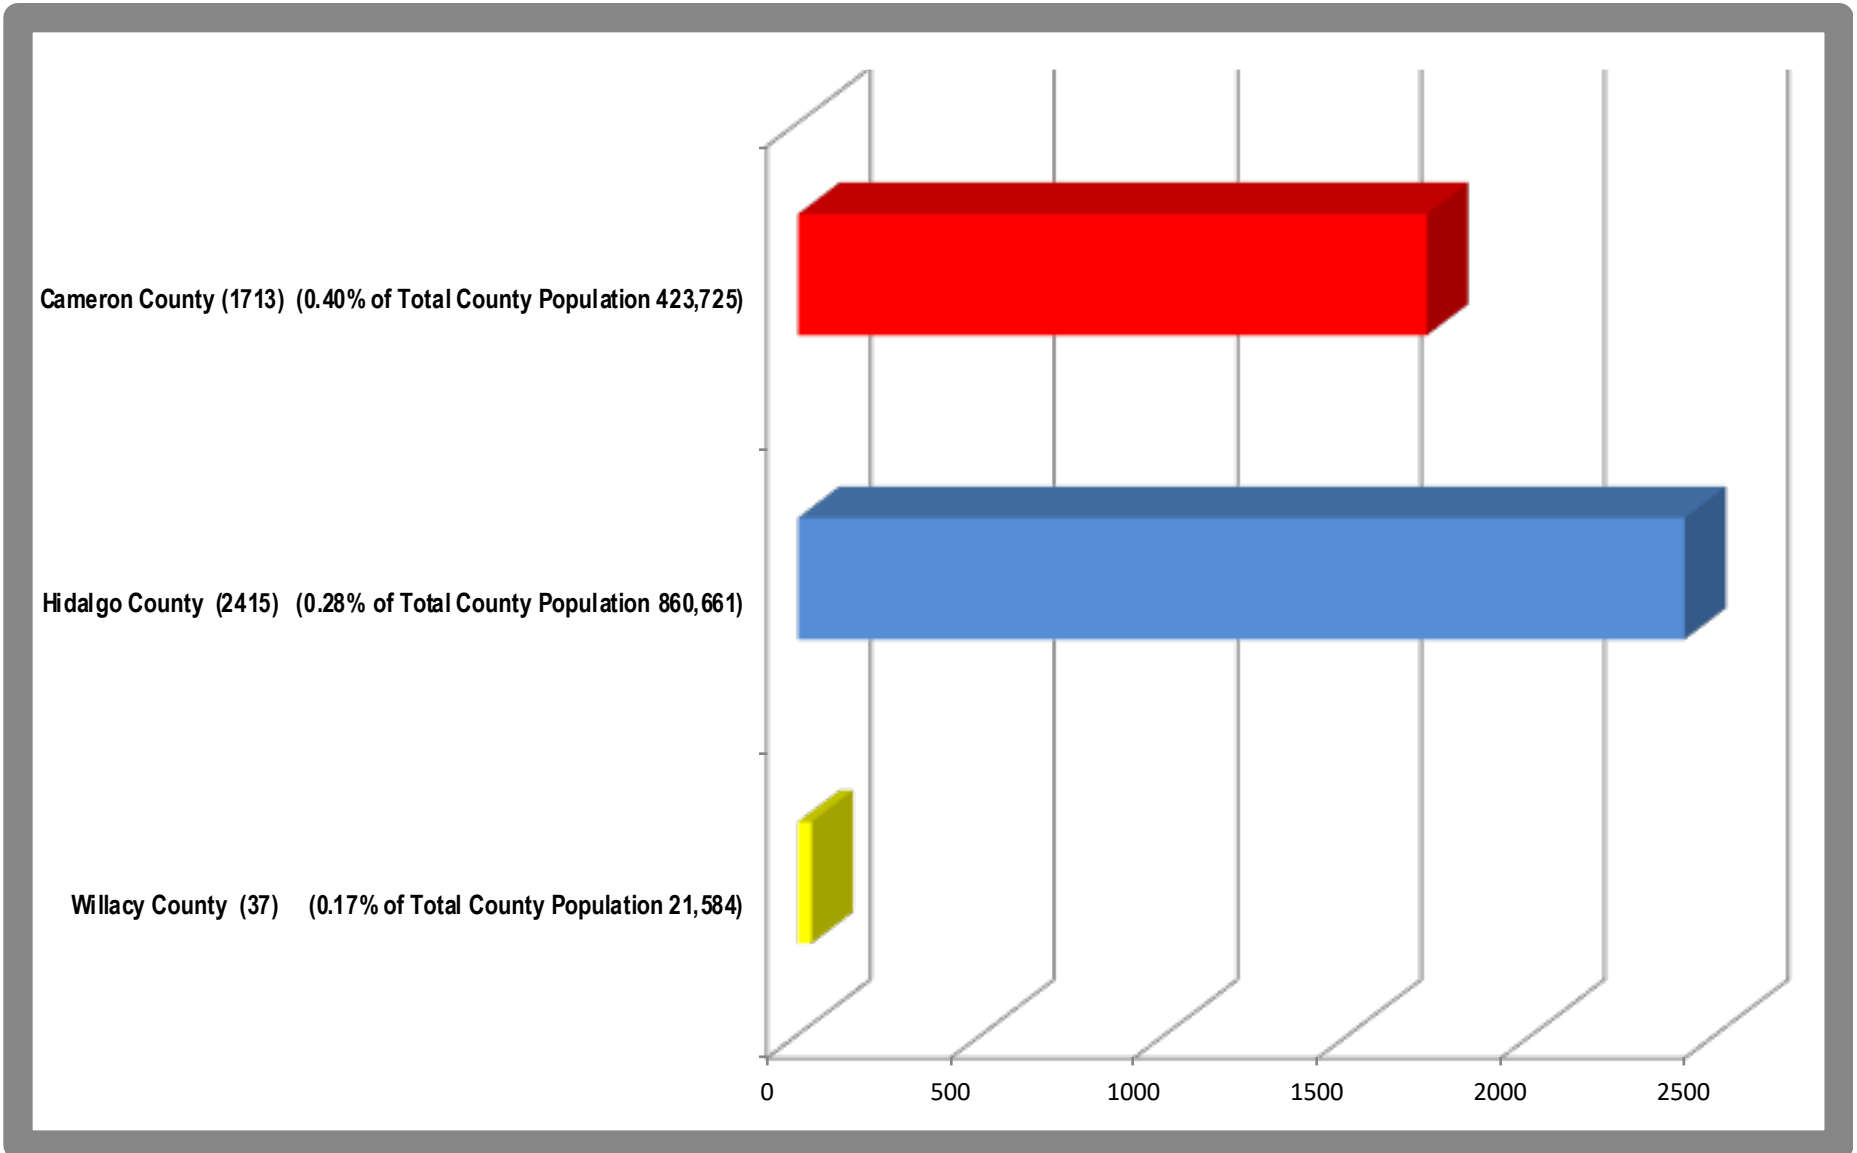

South Texas Independent School District
DISTRICT WIDE
Students by County

As of: September 16, 2019

Total Enrollment: 4165

South Texas Independent School District
Students by Home District
Cameron County (1713)

South Texas Independent School District
Students by Home District
Hidalgo County (2415)

South Texas Independent School District
Students by Home District
Willacy County (37)

South Texas Independent School District
District Wide
Students by Home District

As of: September 16, 2019

Total Enrollment: 4165

South Texas Independent School District
South Texas World Scholars
Students by Home District

As of: September 16, 2019

Total Enrollment: 583

South Texas Independent School District
South Texas Medical Professions
Students by Home District