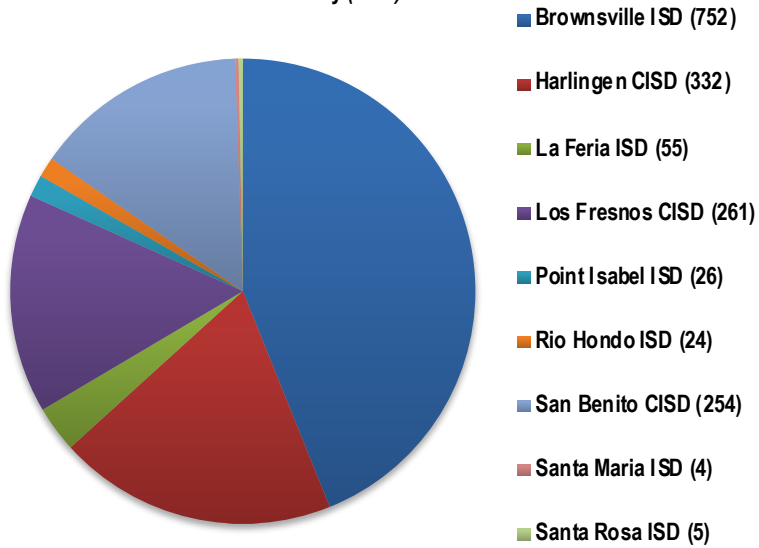

South Texas Independent School District
DISTRICT WIDE
Students by County

As of: September 16, 2019

Total Enrollment: 4165

South Texas Independent School District
Students by Home District
Cameron County (1713)

South Texas Independent School District
Students by Home District
Hidalgo County (2415)

South Texas Independent School District
Students by Home District
Willacy County (37)

South Texas Independent School District
District Wide
Students by Home District

As of: September 16, 2019

Total Enrollment: 4165

South Texas Independent School District
South Texas World Scholars
Students by Home District

As of: September 16, 2019

Total Enrollment: 583

South Texas Independent School District
South Texas Medical Professions
Students by Home District