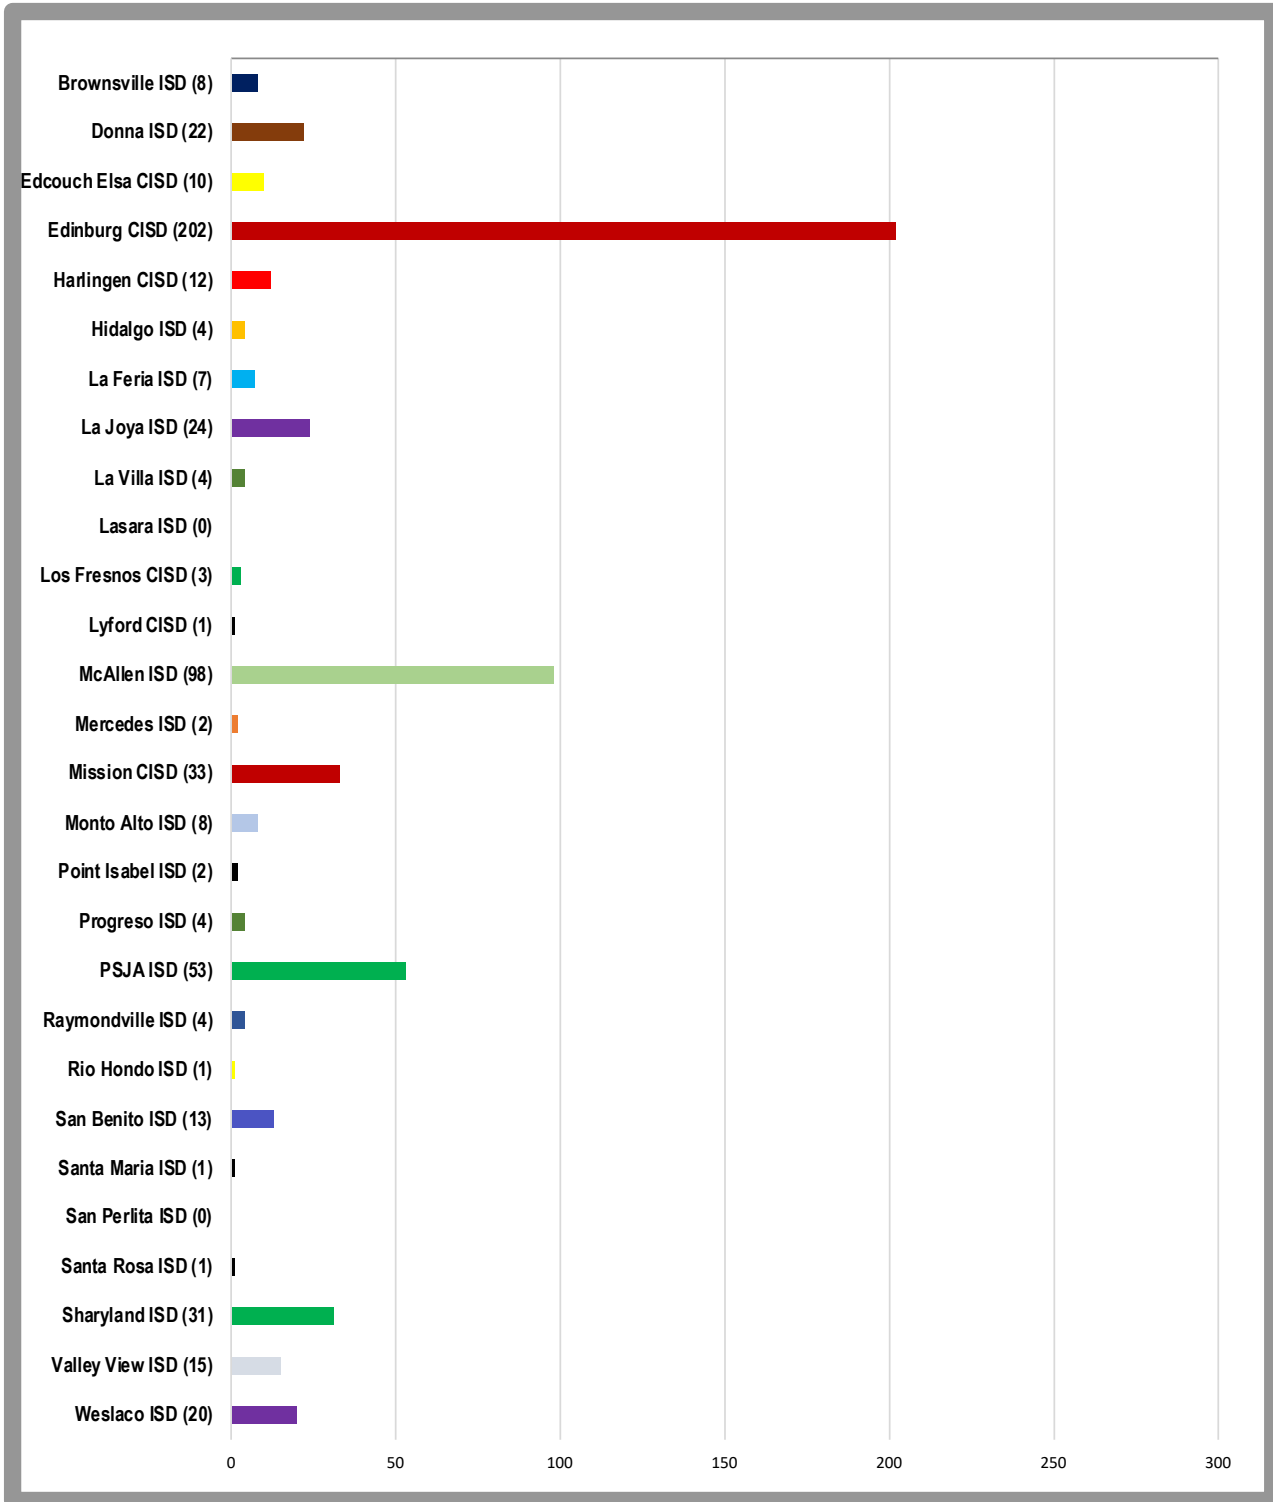

South Texas Independent School District
DISTRICT WIDE
Students by County

As of: September 16, 2019

Total Enrollment: 4165

South Texas Independent School District
Students by Home District
Cameron County (1713)

South Texas Independent School District
Students by Home District
Hidalgo County (2415)

South Texas Independent School District
Students by Home District
Willacy County (37)

South Texas Independent School District
District Wide
Students by Home District

As of: September 16, 2019

Total Enrollment: 4165

South Texas Independent School District
South Texas World Scholars
Students by Home District

As of: September 16, 2019

Total Enrollment: 583

South Texas Independent School District
South Texas Medical Professions
Students by Home District