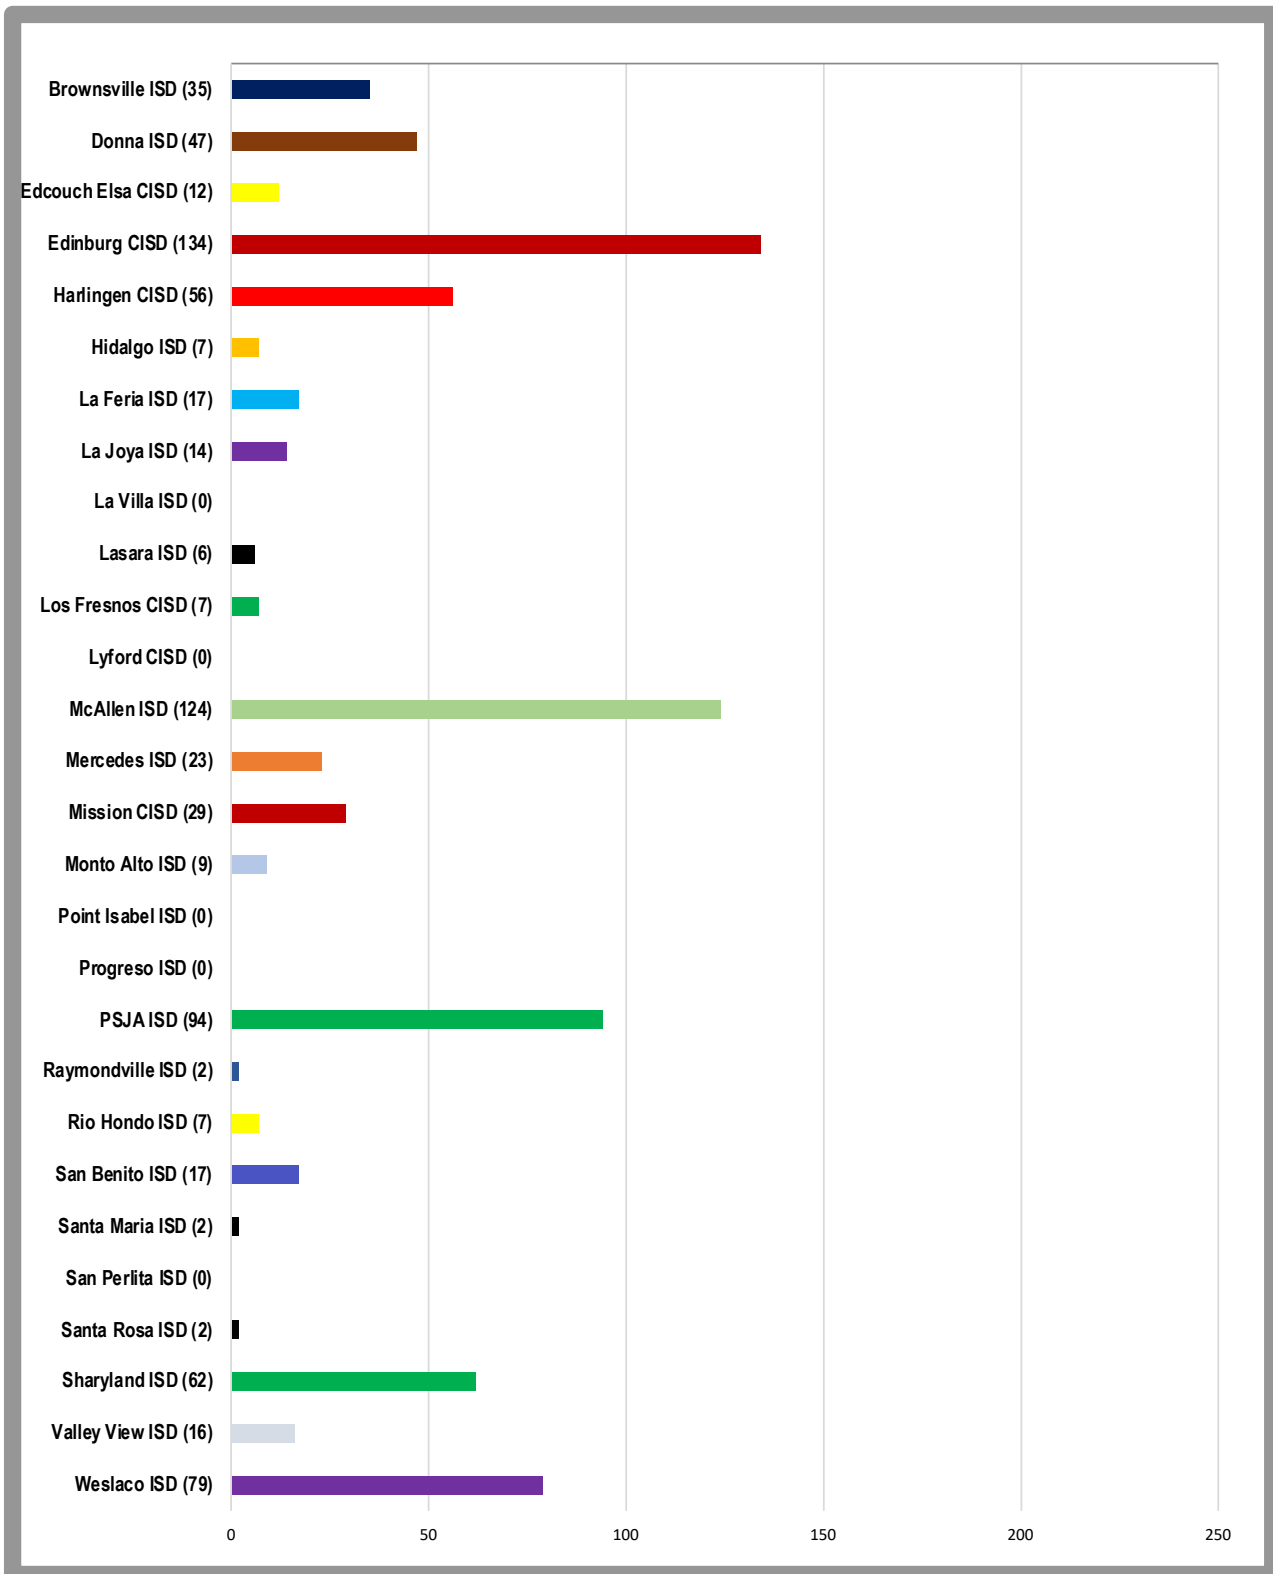

South Texas Independent School District
South Texas Health Professions
Students by Home District

As of: September 16, 2019

Total Enrollment: 801