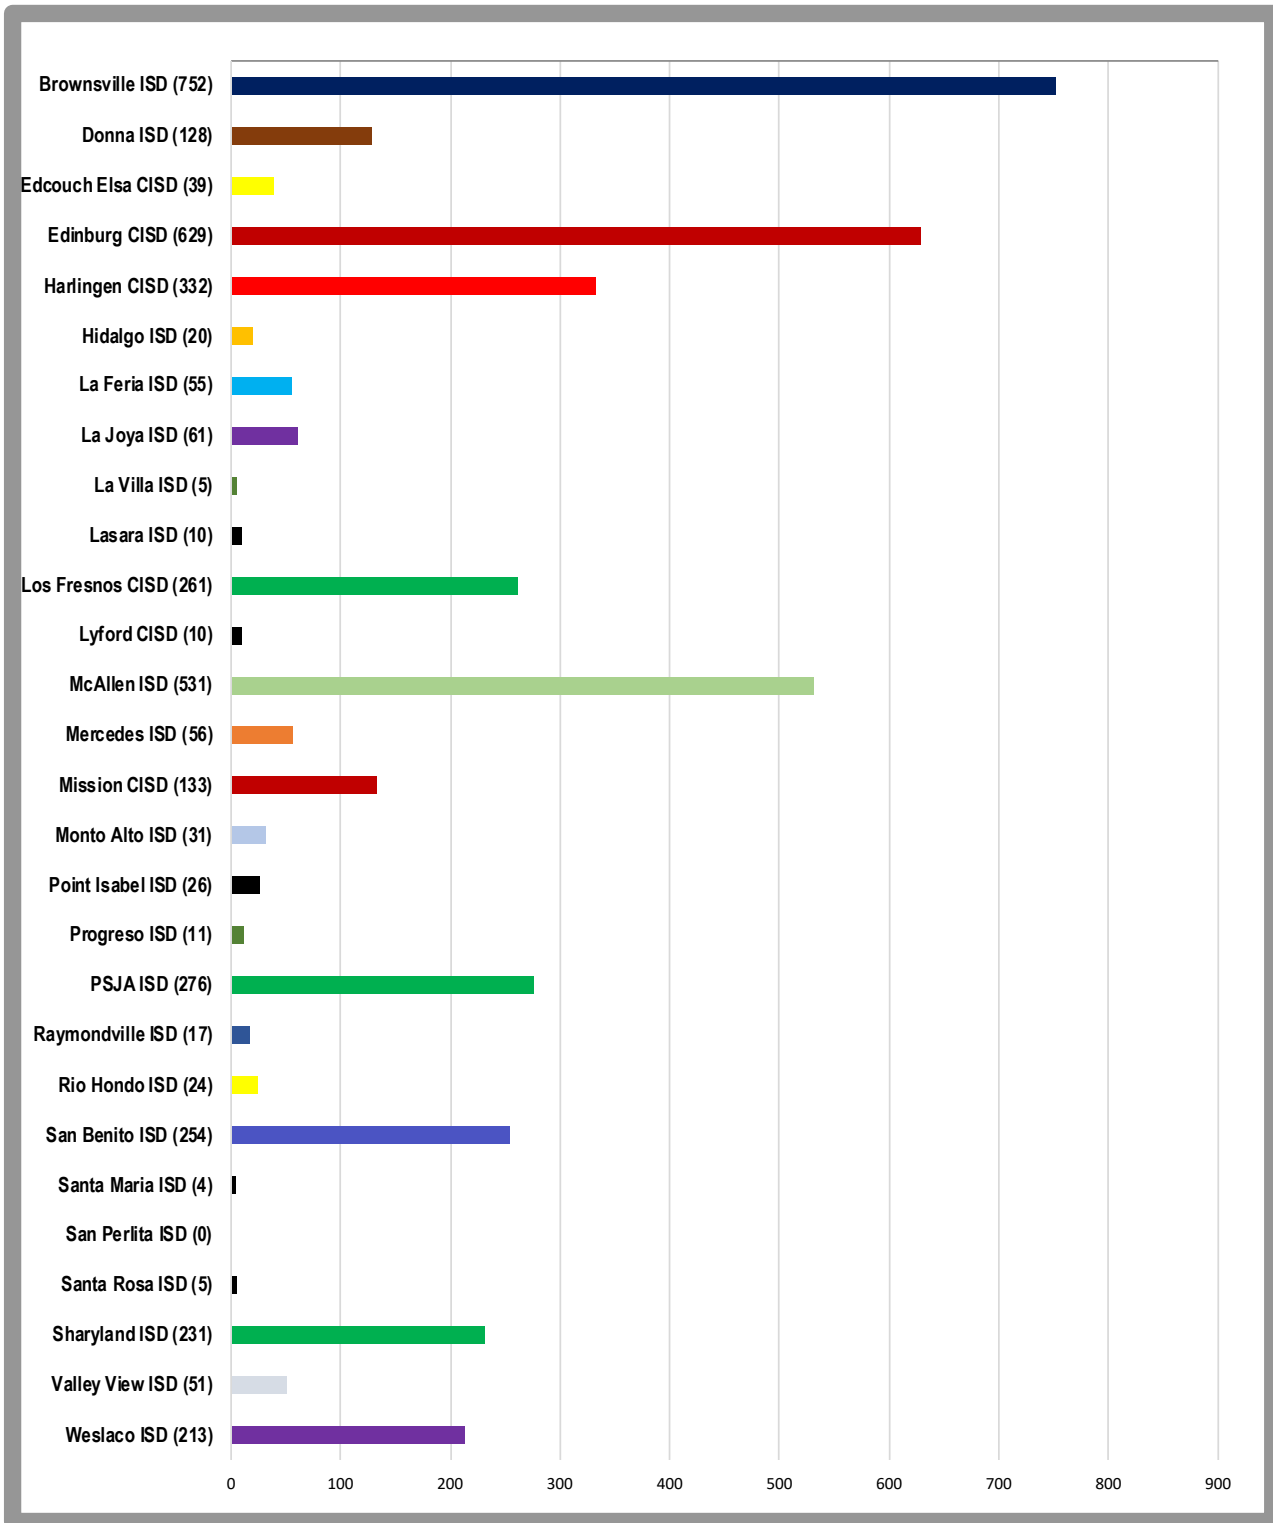

South Texas Independent School District
DISTRICT WIDE
Students by County

As of: September 16, 2019

Total Enrollment: 4165

South Texas Independent School District
Students by Home District
Cameron County (1713)

South Texas Independent School District
Students by Home District
Hidalgo County (2415)

South Texas Independent School District
Students by Home District
Willacy County (37)

South Texas Independent School District
District Wide
Students by Home District

As of: September 16, 2019

Total Enrollment: 4165

South Texas Independent School District
South Texas World Scholars
Students by Home District

As of: September 16, 2019

Total Enrollment: 583

South Texas Independent School District
South Texas Medical Professions
Students by Home District