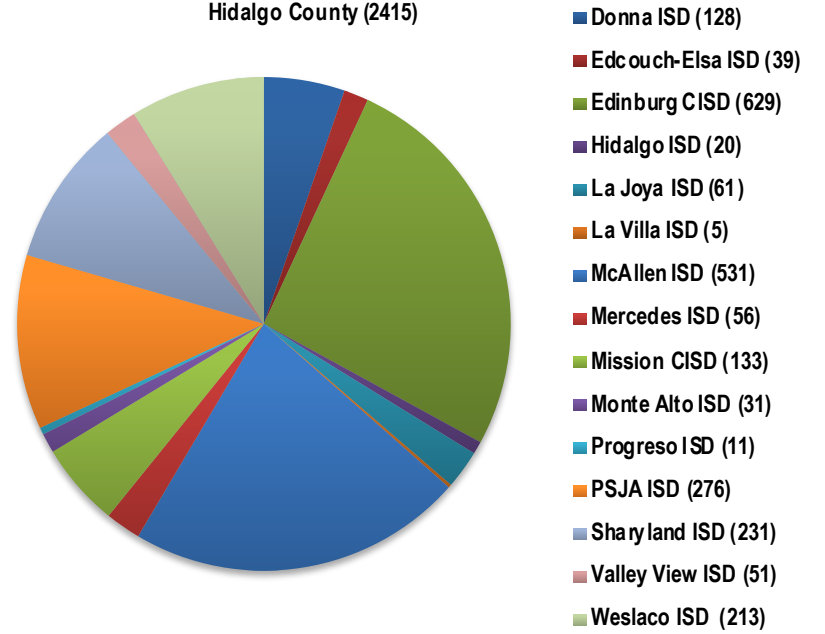

South Texas Independent School District
DISTRICT WIDE
Students by County

As of: September 16, 2019

Total Enrollment: 4165

South Texas Independent School District
Students by Home District
Cameron County (1713)

South Texas Independent School District
Students by Home District
Hidalgo County (2415)

South Texas Independent School District
Students by Home District
Willacy County (37)

South Texas Independent School District
District Wide
Students by Home District

As of: September 16, 2019

Total Enrollment: 4165

South Texas Independent School District
South Texas World Scholars
Students by Home District

As of: September 16, 2019

Total Enrollment: 583

South Texas Independent School District
South Texas Medical Professions
Students by Home District