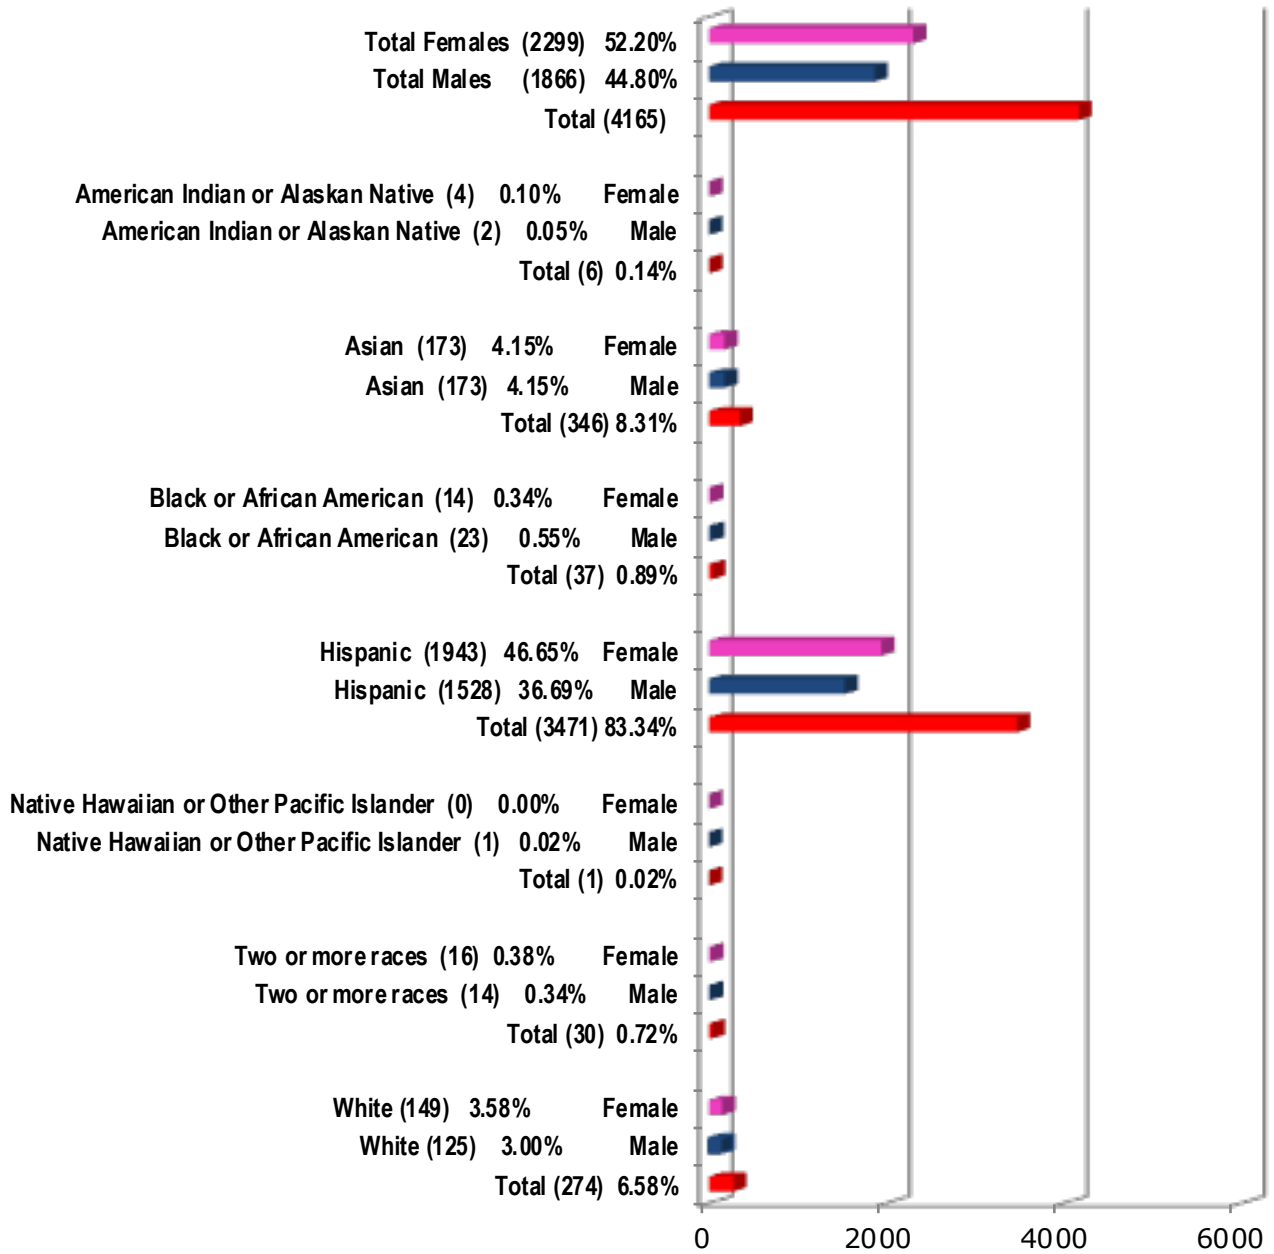

**South Texas Independent School District  
District Wide  
Students by Gender and Ethnicity  
for 2019-2020 School Year**

**As of: September 16, 2019**

**Total Enrollment: 4165**

**South Texas Independent School District  
 South Texas World Scholars  
 Students by Gender and Ethnicity  
 for 2019-2020 School Year**

As of: September 16, 2019

Total Enrollment: 583

**South Texas Independent School District  
 South Texas Medical Professions  
 Students by Gender and Ethnicity  
 for 2019-2020 School Year**

As of: September 16, 2019

Total Enrollment: 848

**South Texas Independent School District  
 South Texas Health Professions  
 Students by Gender and Ethnicity  
 for 2019-2020 School Year**

As of: September 16, 2019

Total Enrollment: 801