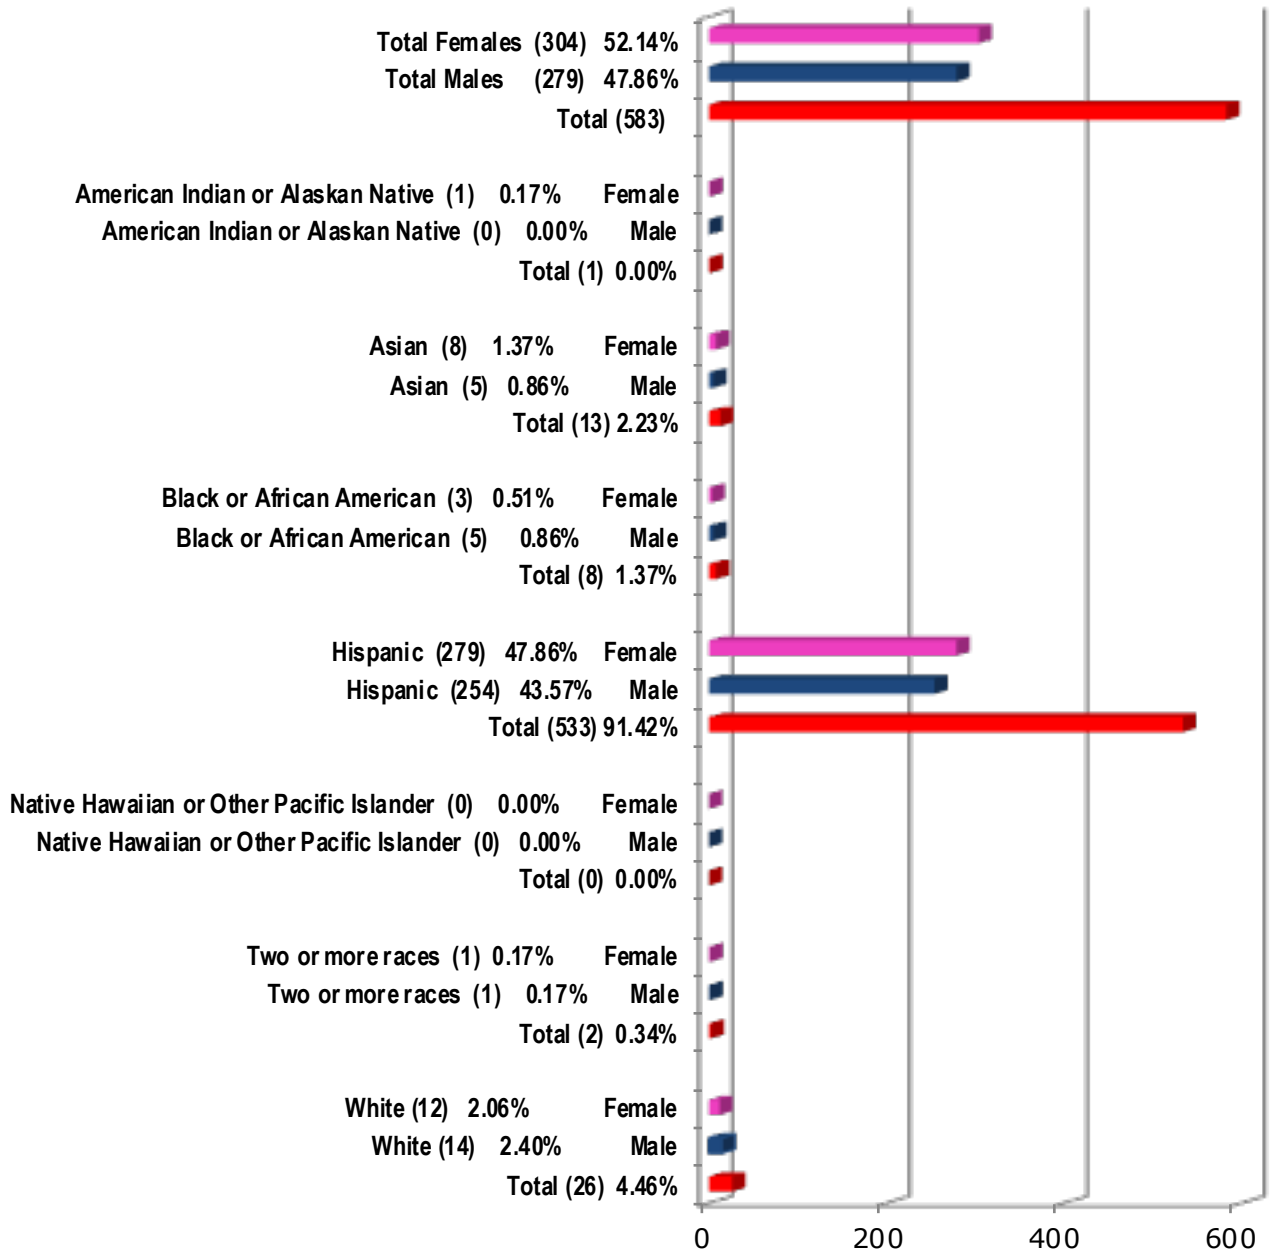

**South Texas Independent School District  
District Wide  
Students by Gender and Ethnicity  
for 2019-2020 School Year**

**As of: September 16, 2019**

**Total Enrollment: 4165**

**South Texas Independent School District  
 South Texas World Scholars  
 Students by Gender and Ethnicity  
 for 2019-2020 School Year**

As of: September 16, 2019

Total Enrollment: 583

**South Texas Independent School District  
 South Texas Medical Professions  
 Students by Gender and Ethnicity  
 for 2019-2020 School Year**

As of: September 16, 2019

Total Enrollment: 848

**South Texas Independent School District  
 South Texas Health Professions  
 Students by Gender and Ethnicity  
 for 2019-2020 School Year**

As of: September 16, 2019

Total Enrollment: 801