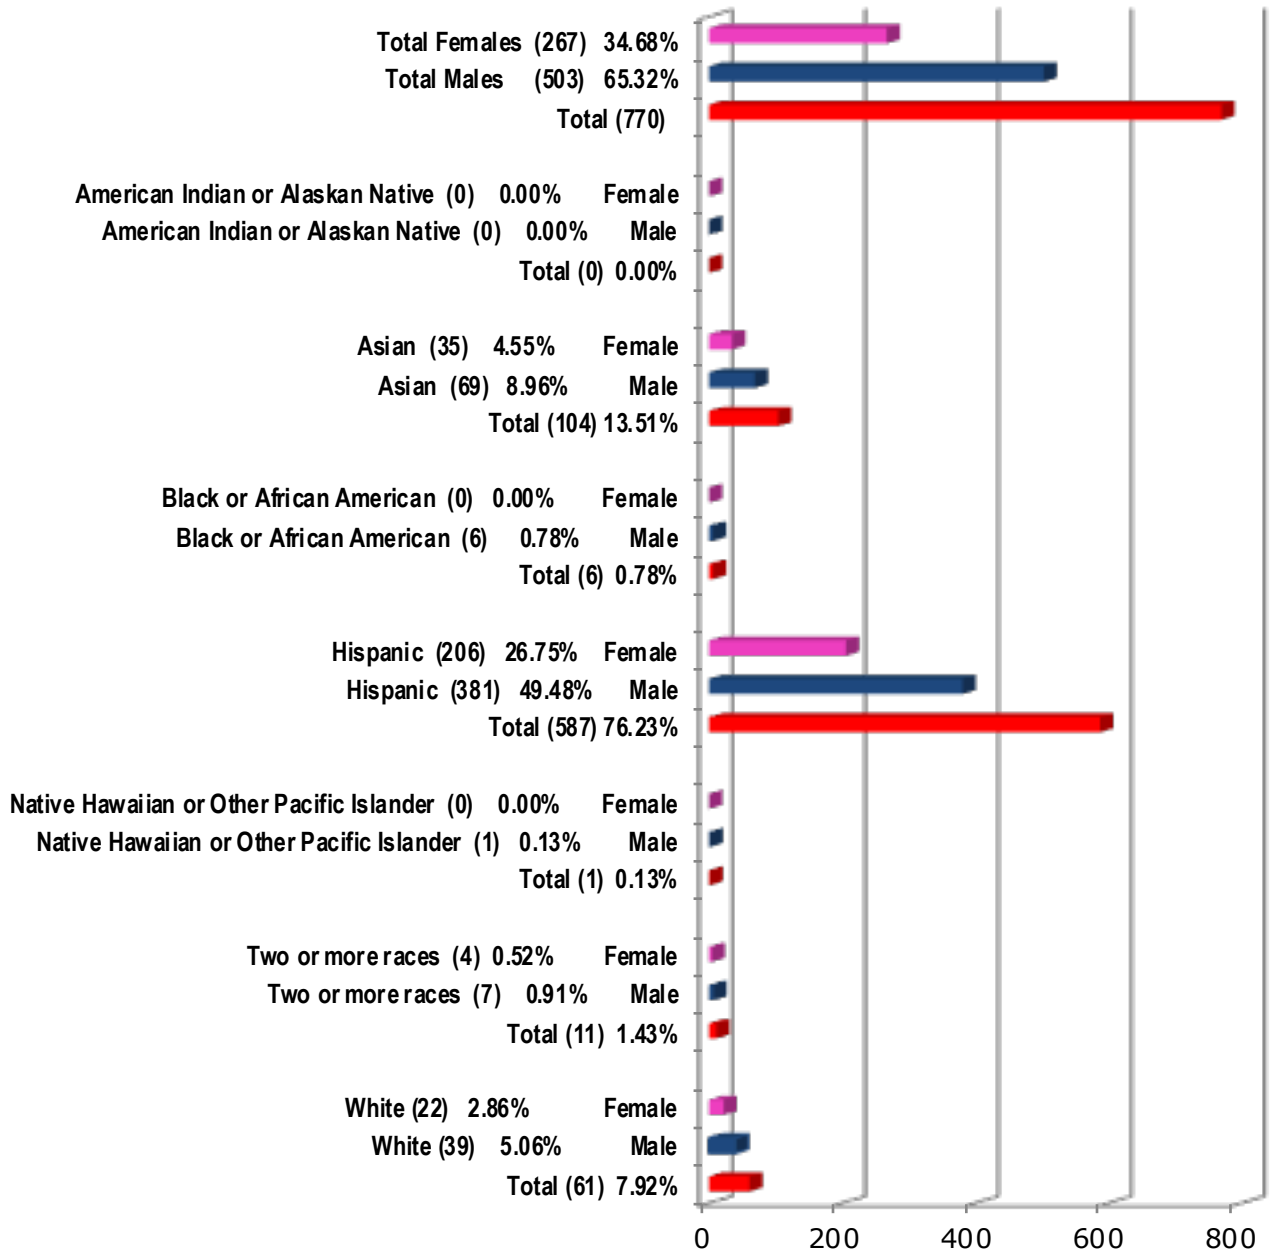

**South Texas Independent School District  
District Wide  
Students by Gender and Ethnicity  
for 2019-2020 School Year**

**As of: September 16, 2019**

**Total Enrollment: 4165**

**South Texas Independent School District  
 South Texas World Scholars  
 Students by Gender and Ethnicity  
 for 2019-2020 School Year**

As of: September 16, 2019

Total Enrollment: 583

**South Texas Independent School District  
 South Texas Medical Professions  
 Students by Gender and Ethnicity  
 for 2019-2020 School Year**

As of: September 16, 2019

Total Enrollment: 848

**South Texas Independent School District  
 South Texas Health Professions  
 Students by Gender and Ethnicity  
 for 2019-2020 School Year**

As of: September 16, 2019

Total Enrollment: 801

**South Texas Independent School District  
 South Texas Science Academy  
 Students by Gender and Ethnicity  
 for 2019-2020 School Year**

As of: September 16, 2019

Total Enrollment: 770

**South Texas Independent School District  
 South Texas Preparatory Academy  
 Student by Gender and Ethnicity  
 for 2019-2020 School Year**