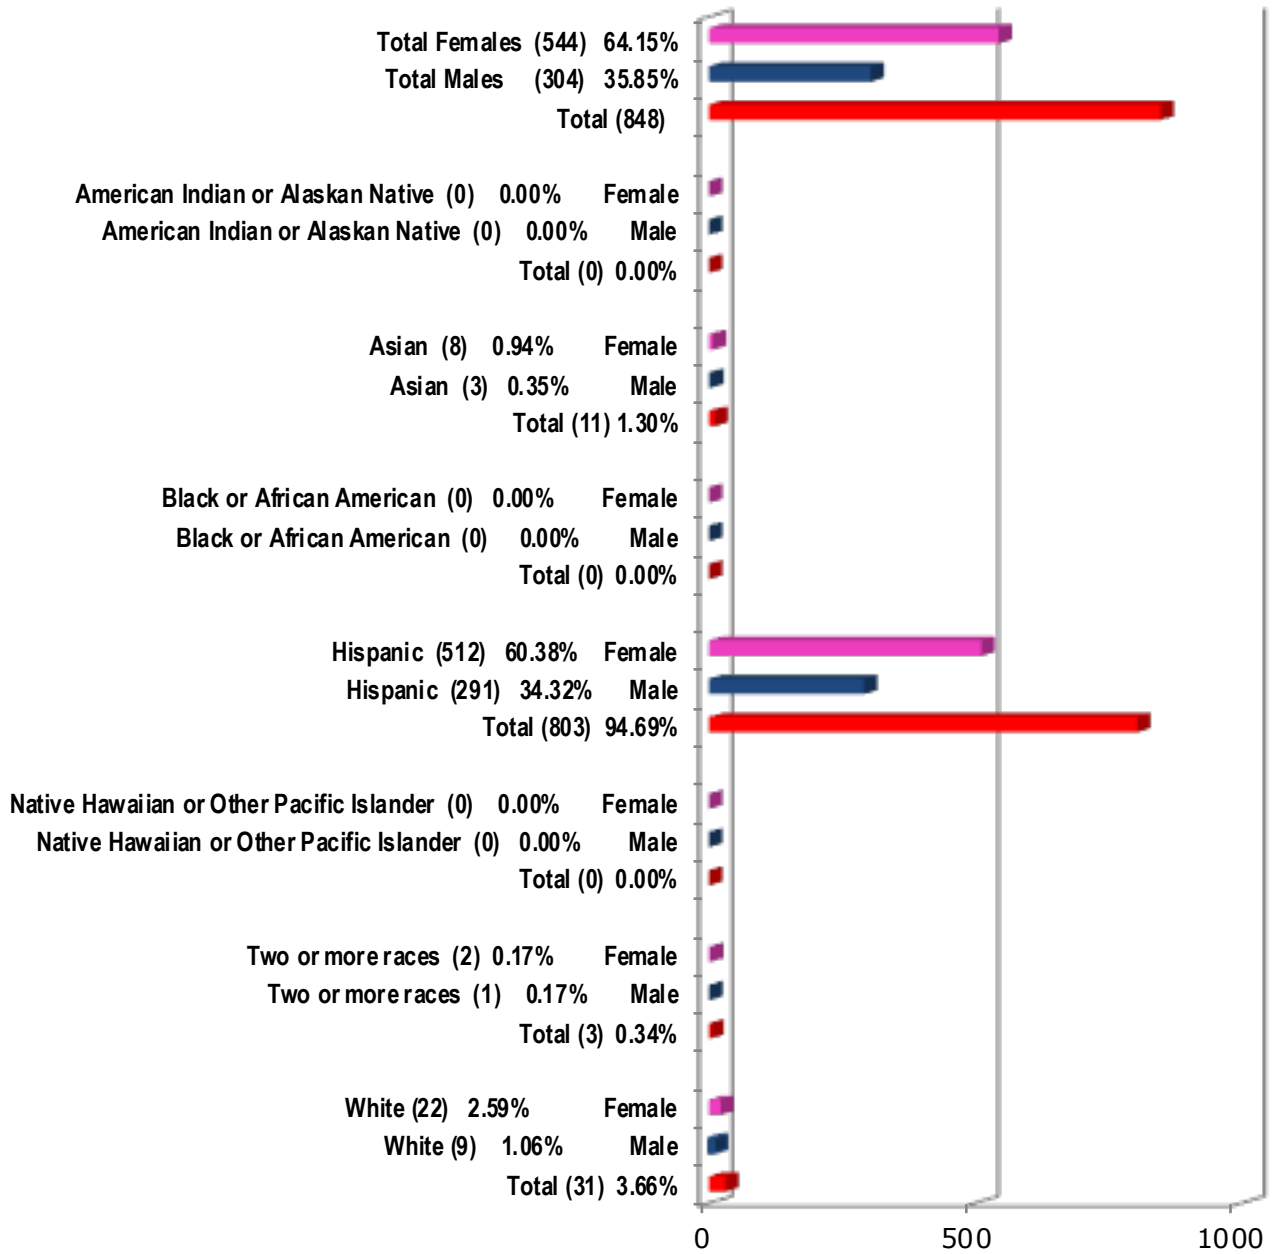

**South Texas Independent School District  
District Wide  
Students by Gender and Ethnicity  
for 2019-2020 School Year**

**As of: September 16, 2019**

**Total Enrollment: 4165**

**South Texas Independent School District  
 South Texas World Scholars  
 Students by Gender and Ethnicity  
 for 2019-2020 School Year**

As of: September 16, 2019

Total Enrollment: 583

**South Texas Independent School District  
 South Texas Medical Professions  
 Students by Gender and Ethnicity  
 for 2019-2020 School Year**

As of: September 16, 2019

Total Enrollment: 848

**South Texas Independent School District  
 South Texas Health Professions  
 Students by Gender and Ethnicity  
 for 2019-2020 School Year**

As of: September 16, 2019

Total Enrollment: 801