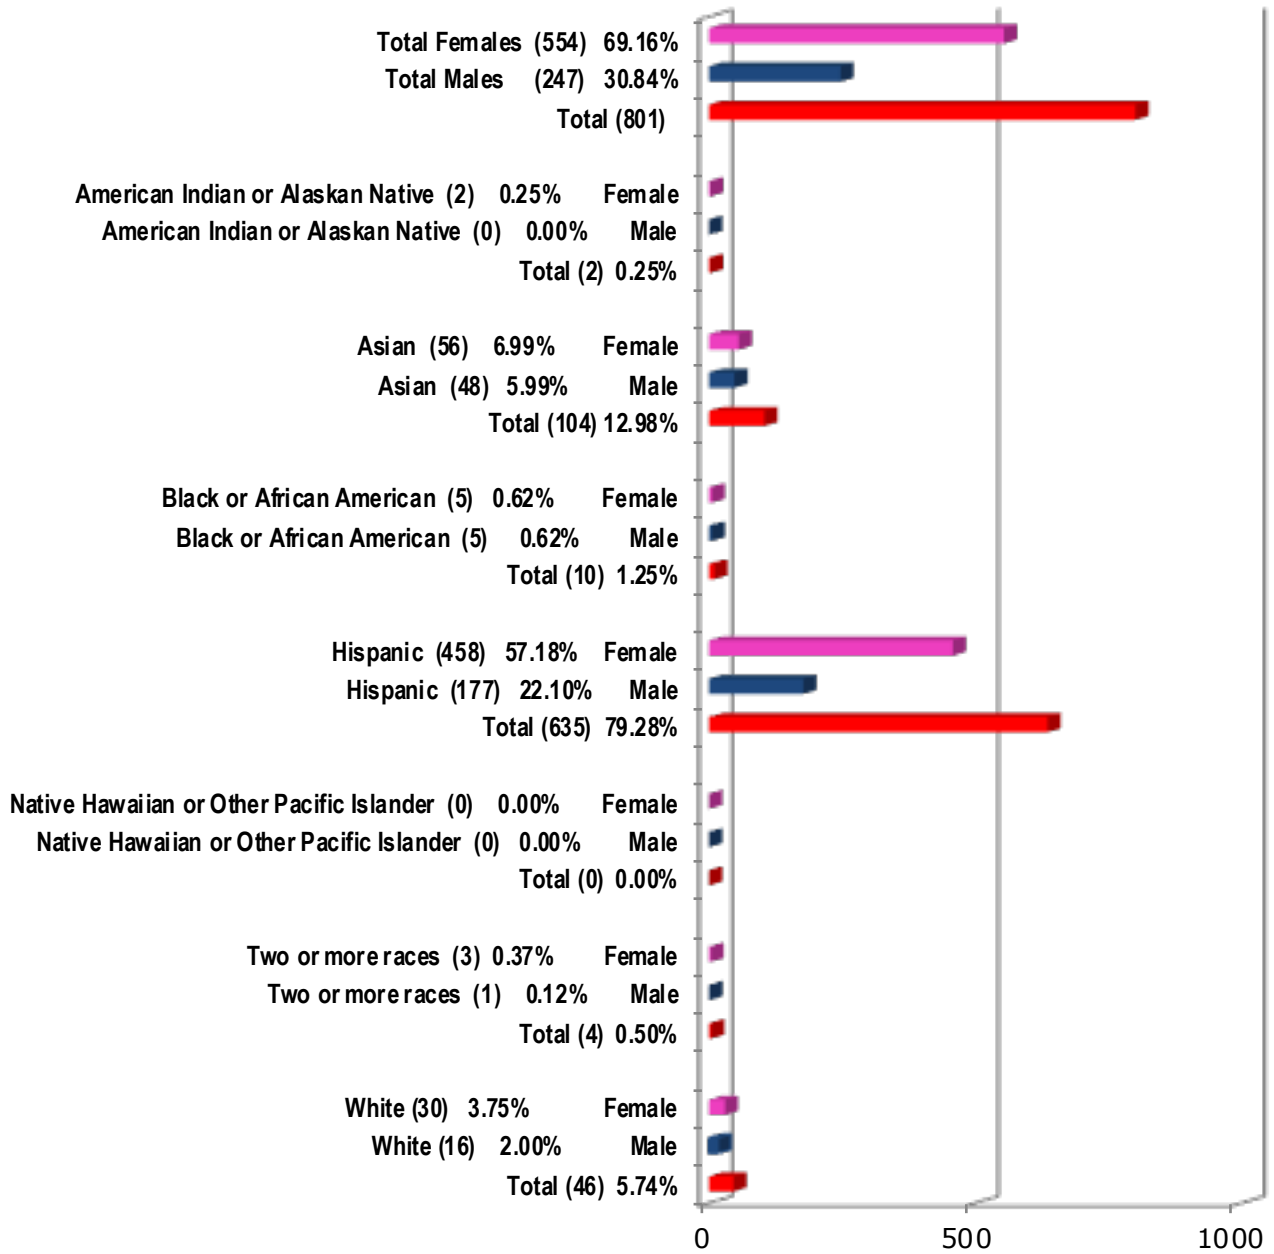

**South Texas Independent School District  
District Wide  
Students by Gender and Ethnicity  
for 2019-2020 School Year**

**As of: September 16, 2019**

**Total Enrollment: 4165**

**South Texas Independent School District  
 South Texas World Scholars  
 Students by Gender and Ethnicity  
 for 2019-2020 School Year**

As of: September 16, 2019

Total Enrollment: 583

**South Texas Independent School District  
 South Texas Medical Professions  
 Students by Gender and Ethnicity  
 for 2019-2020 School Year**

As of: September 16, 2019

Total Enrollment: 848

**South Texas Independent School District  
 South Texas Health Professions  
 Students by Gender and Ethnicity  
 for 2019-2020 School Year**

As of: September 16, 2019

Total Enrollment: 801