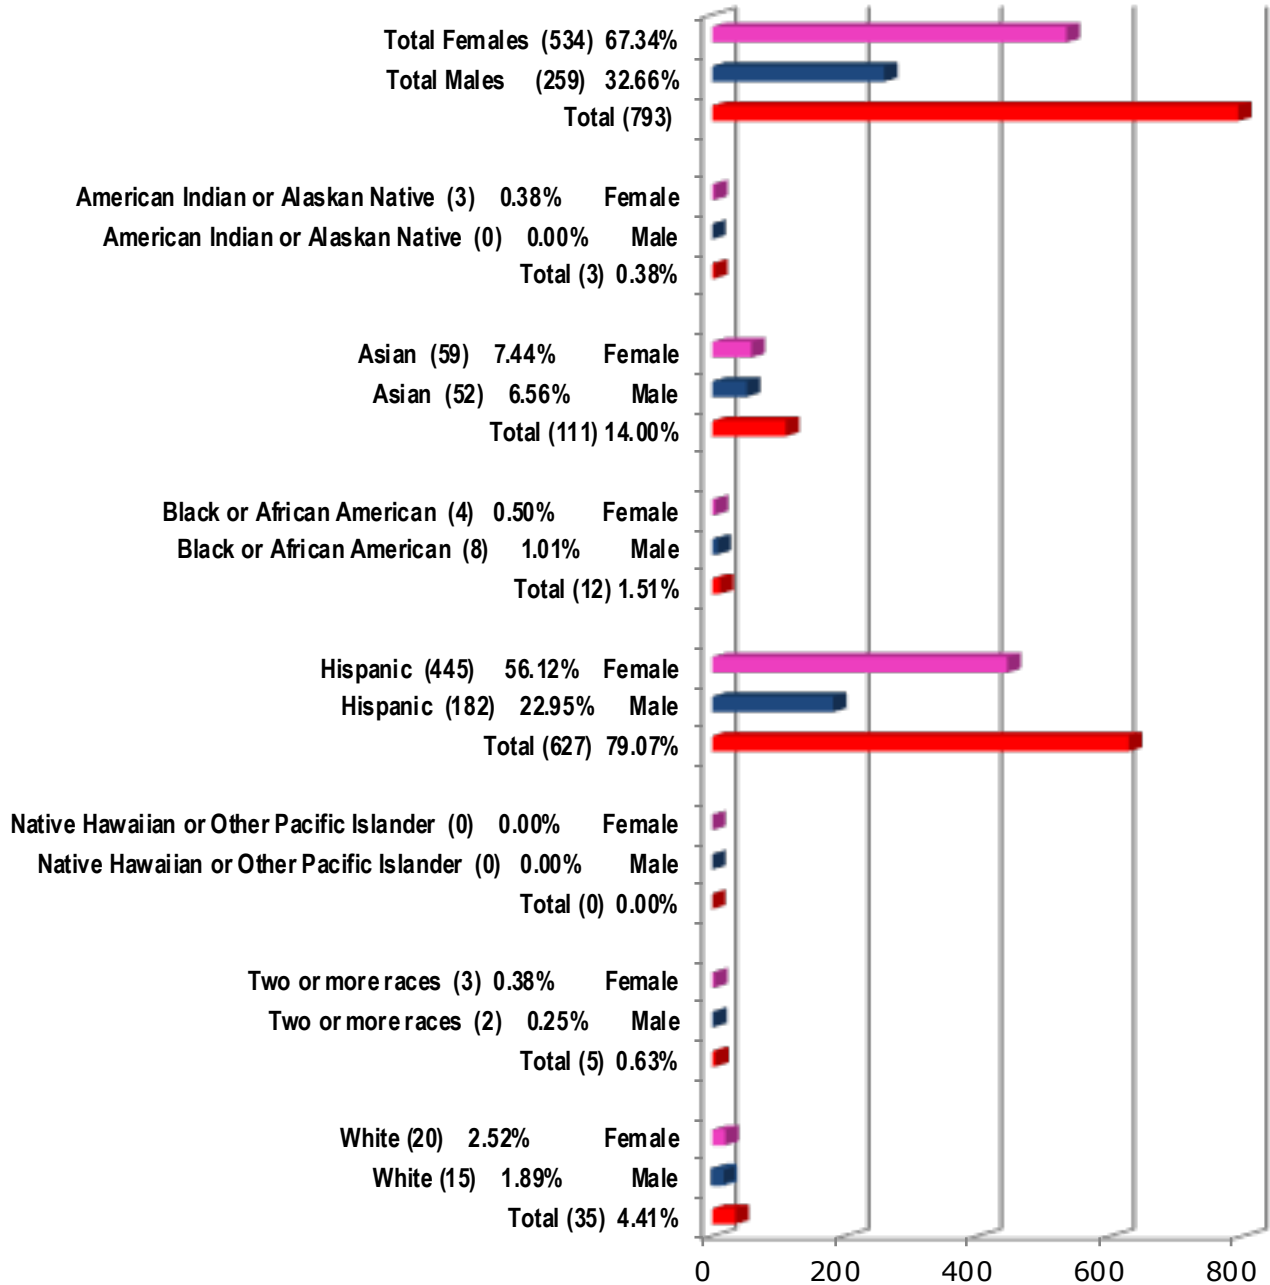

**South Texas Independent School District
District Wide
Students by Gender and Ethnicity
for 2018-2019 School Year**

As of: September 28, 2018

Total Enrollment: 4119

**South Texas Independent School District
ST Business Education and Technology
Students by Gender and Ethnicity
for 2018-2019 School Year**

As of: September 28, 2018

Total Enrollment: 599

**South Texas Independent School District
 South TX Academy of Medical Professions
 Students by Gender and Ethnicity
 for 2018-2019 School Year**

As of: September 28, 2018

Total Enrollment: 829

**South Texas Independent School District
 South Texas High School for Health Professions
 Students by Gender and Ethnicity
 for 2018-2019 School Year**

As of: September 28, 2018

Total Enrollment: 793

**South Texas Independent School District
The Science Academy of South Texas
Students by Gender and Ethnicity
for 2018-2019 School Year**

As of: September 28, 2018

Total Enrollment: 779

**South Texas Independent School District
 South Texas Preparatory Academy
 Students by Gender and Ethnicity
 for 2018-2019 School Year**