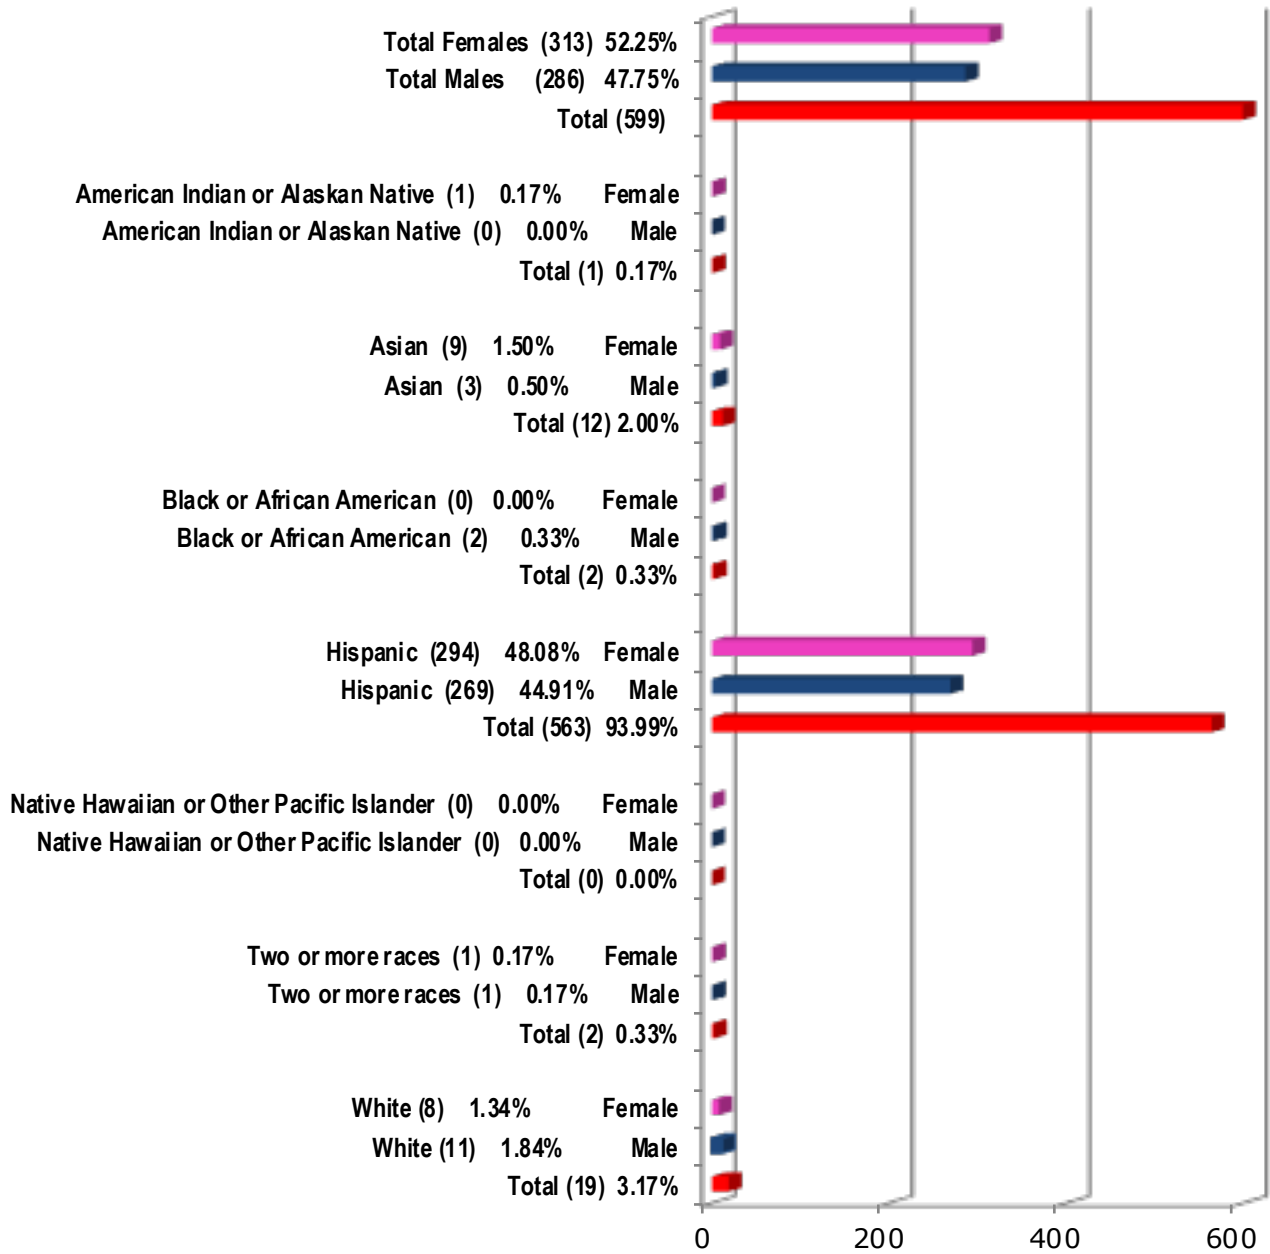

**South Texas Independent School District
District Wide
Students by Gender and Ethnicity
for 2018-2019 School Year**

As of: September 28, 2018

Total Enrollment: 4119

**South Texas Independent School District
ST Business Education and Technology
Students by Gender and Ethnicity
for 2018-2019 School Year**

As of: September 28, 2018

Total Enrollment: 599

**South Texas Independent School District
 South TX Academy of Medical Professions
 Students by Gender and Ethnicity
 for 2018-2019 School Year**

As of: September 28, 2018

Total Enrollment: 829

**South Texas Independent School District
 South Texas High School for Health Professions
 Students by Gender and Ethnicity
 for 2018-2019 School Year**

As of: September 28, 2018

Total Enrollment: 793