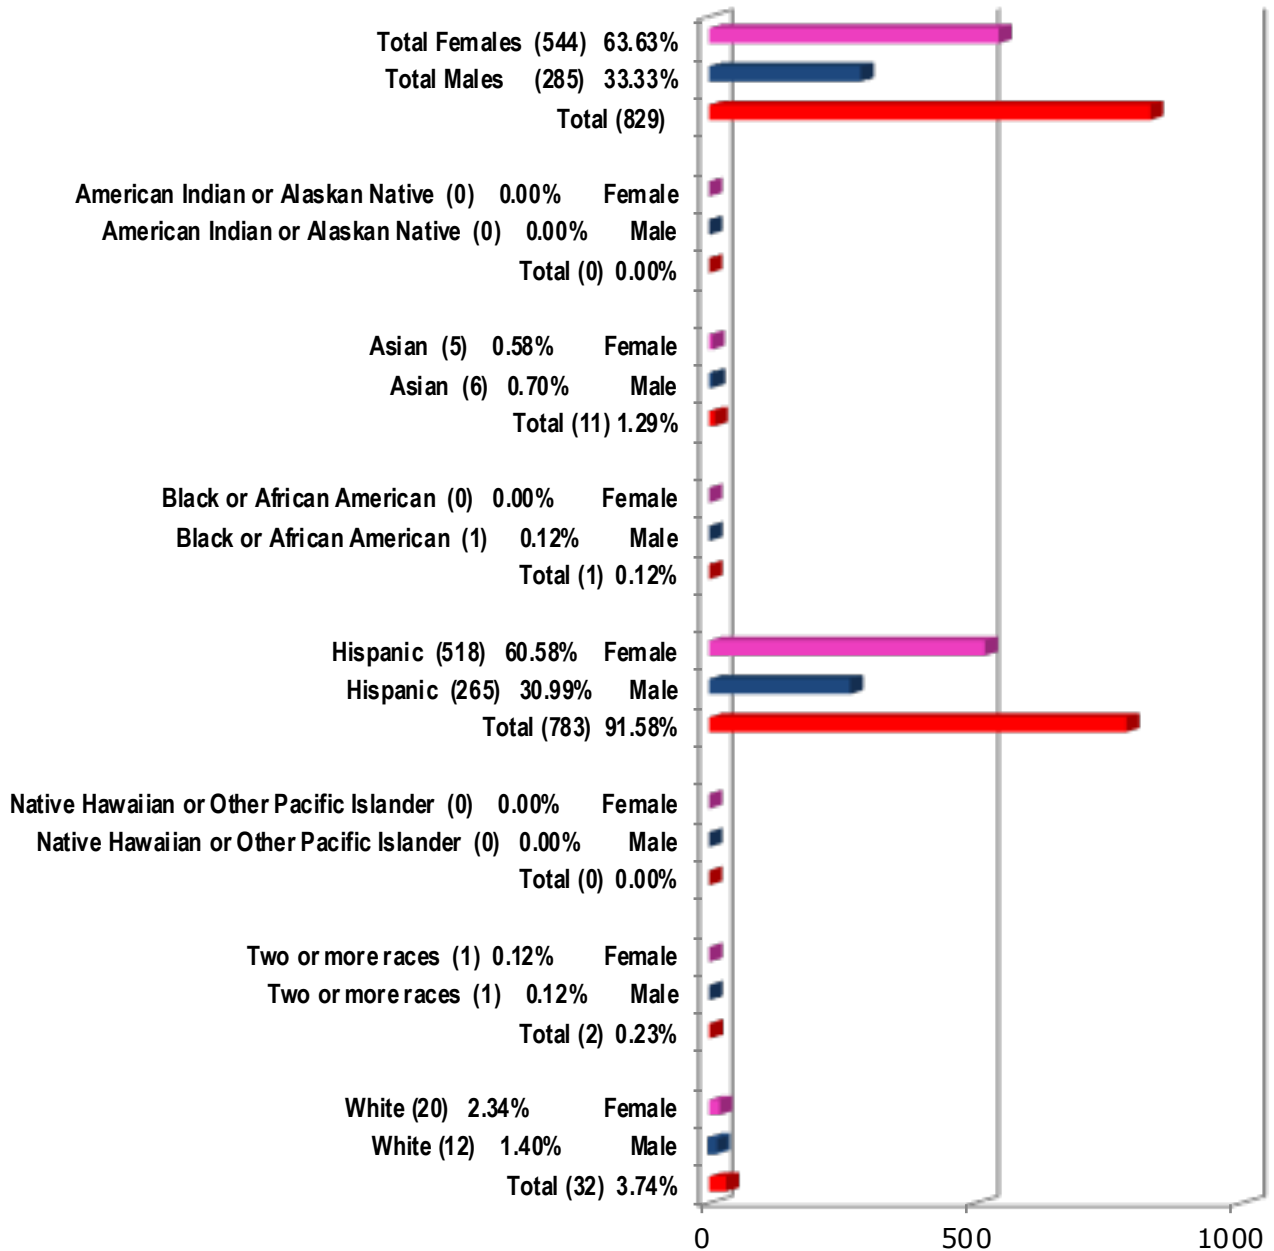

**South Texas Independent School District
District Wide
Students by Gender and Ethnicity
for 2018-2019 School Year**

As of: September 28, 2018

Total Enrollment: 4119

**South Texas Independent School District
ST Business Education and Technology
Students by Gender and Ethnicity
for 2018-2019 School Year**

As of: September 28, 2018

Total Enrollment: 599

**South Texas Independent School District
 South TX Academy of Medical Professions
 Students by Gender and Ethnicity
 for 2018-2019 School Year**

As of: September 28, 2018

Total Enrollment: 829

**South Texas Independent School District
 South Texas High School for Health Professions
 Students by Gender and Ethnicity
 for 2018-2019 School Year**

As of: September 28, 2018

Total Enrollment: 793