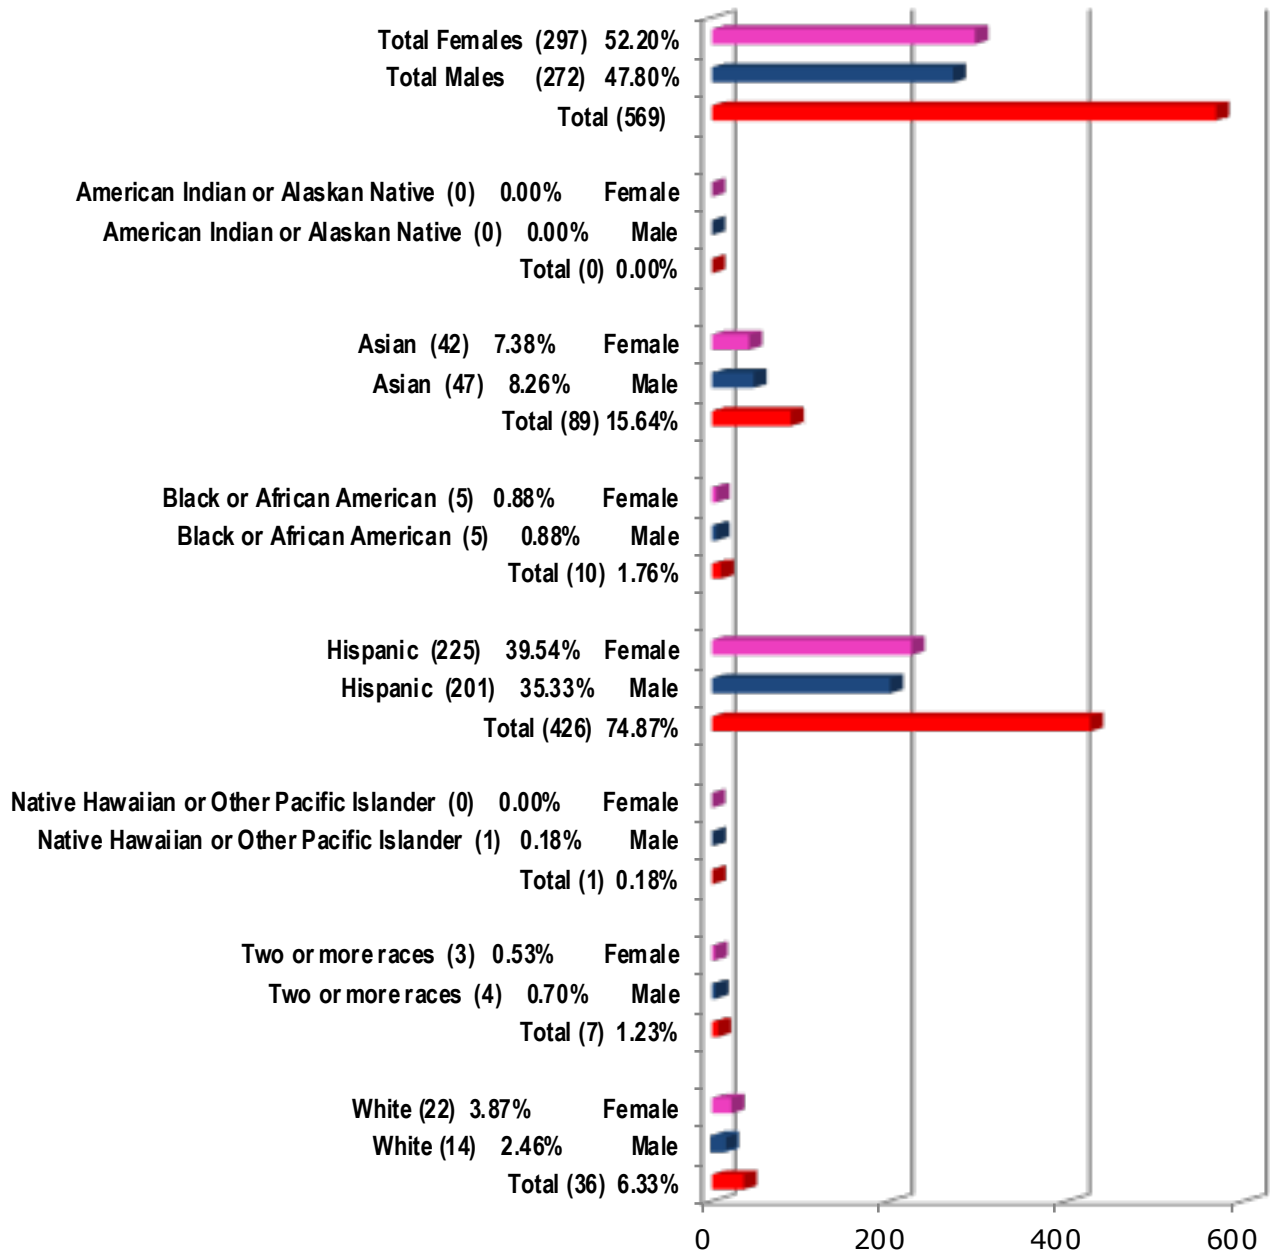

**South Texas Independent School District
District Wide
Students by Gender and Ethnicity
for 2018-2019 School Year**

As of: September 28, 2018

Total Enrollment: 4119

**South Texas Independent School District
ST Business Education and Technology
Students by Gender and Ethnicity
for 2018-2019 School Year**

Total Enrollment: 829

**South Texas Independent School District
 South Texas High School for Health Professions
 Students by Gender and Ethnicity
 for 2018-2019 School Year**

As of: September 28, 2018

Total Enrollment: 793

**South Texas Independent School District
The Science Academy of South Texas
Students by Gender and Ethnicity
for 2018-2019 School Year**

As of: September 28, 2018

Total Enrollment: 779

**South Texas Independent School District
 South Texas Preparatory Academy
 Students by Gender and Ethnicity
 for 2018-2019 School Year**

As of: September 28, 2018

Total Enrollment: 569

**South Texas Independent School District
 Rising Scholars Academy of South Texas
 Students by Gender and Ethnicity
 for 2018-2019 School Year**

As of: September 28, 2018