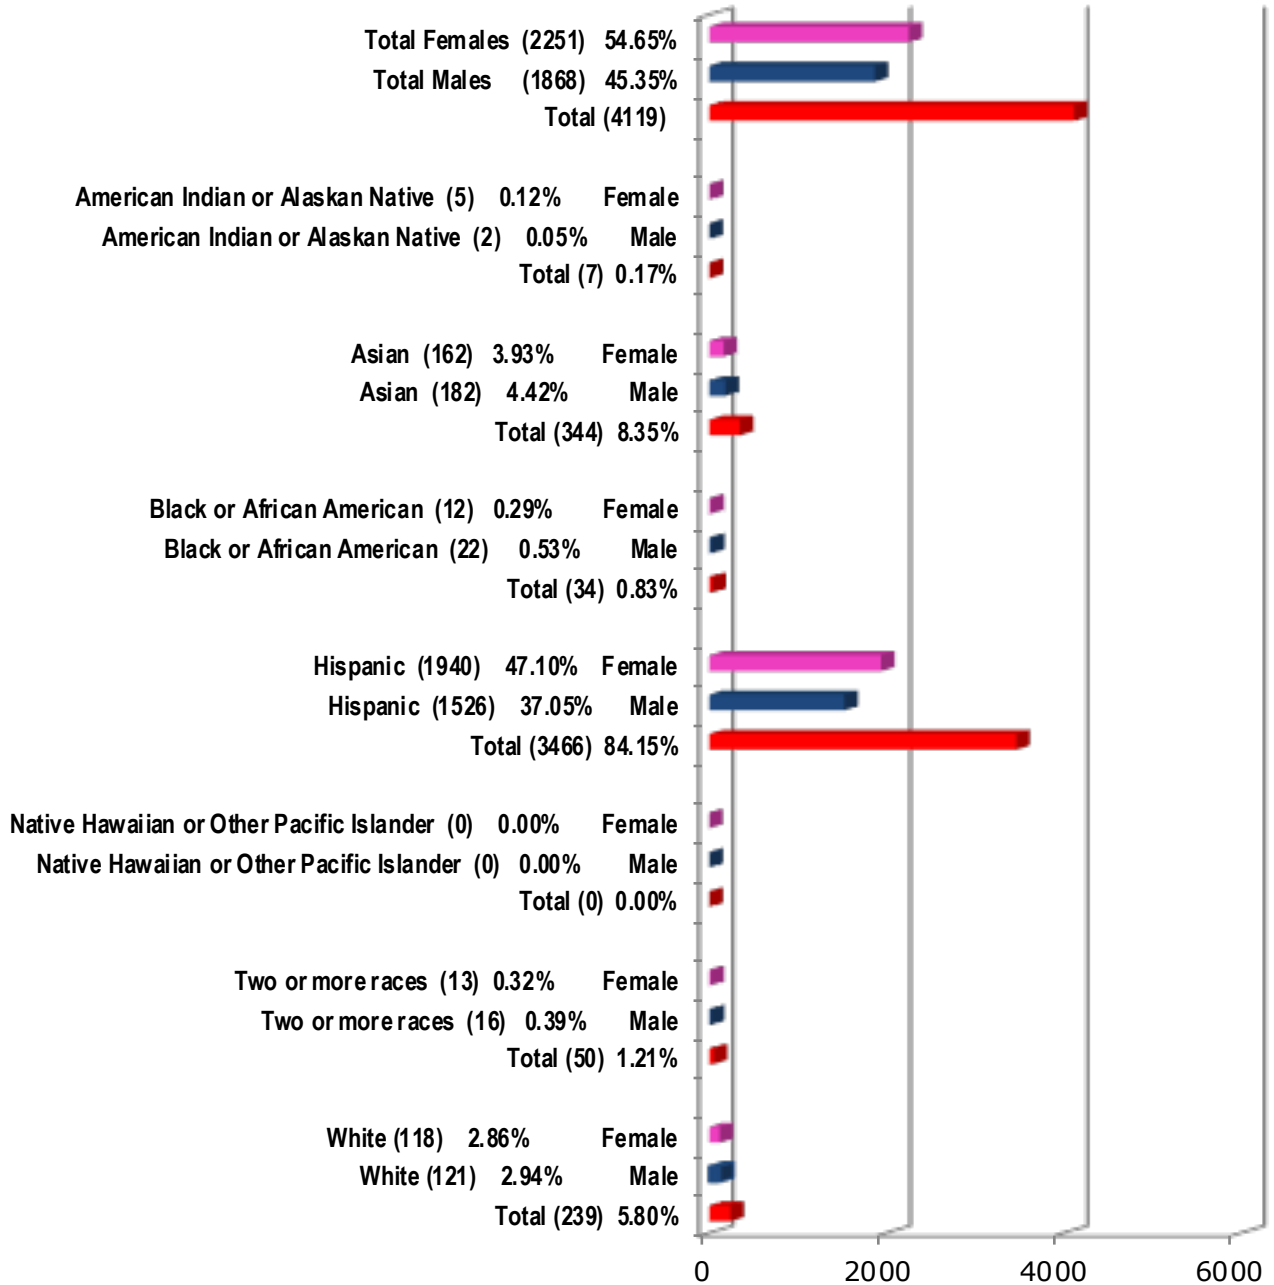

**South Texas Independent School District
District Wide
Students by Gender and Ethnicity
for 2018-2019 School Year**

As of: September 28, 2018

Total Enrollment: 4119

**South Texas Independent School District
ST Business Education and Technology
Students by Gender and Ethnicity
for 2018-2019 School Year**

As of: September 28, 2018

Total Enrollment: 599

**South Texas Independent School District
 South TX Academy of Medical Professions
 Students by Gender and Ethnicity
 for 2018-2019 School Year**

As of: September 28, 2018