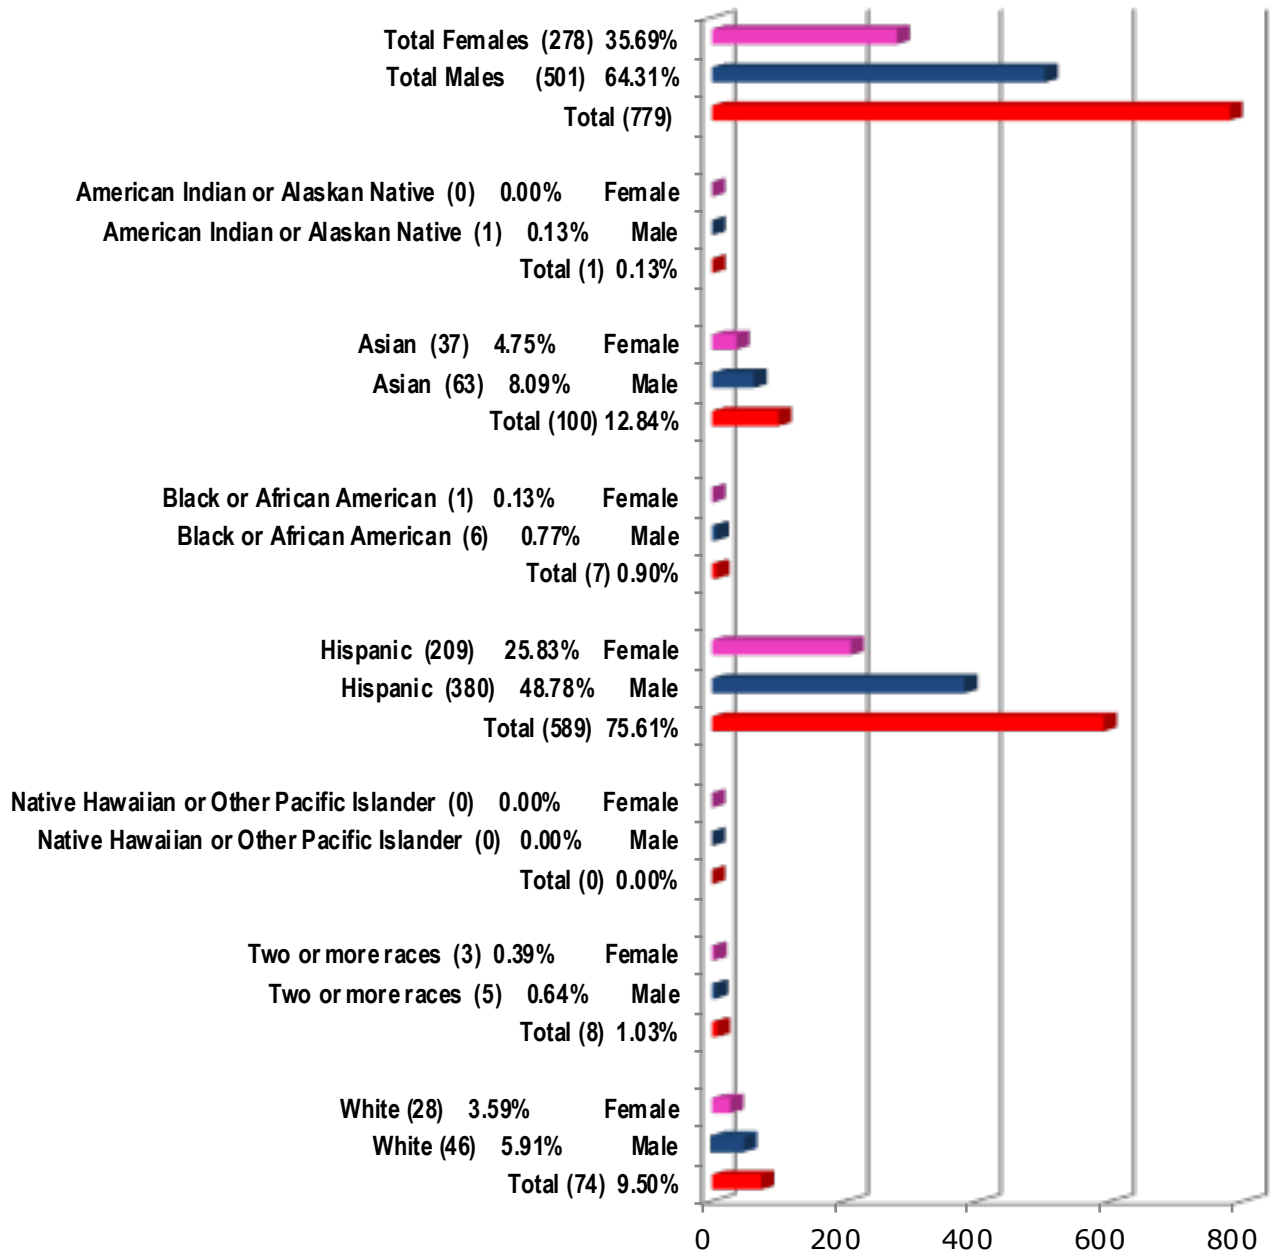

**South Texas Independent School District
District Wide
Students by Gender and Ethnicity
for 2018-2019 School Year**

As of: September 28, 2018

Total Enrollment: 4119

**South Texas Independent School District
ST Business Education and Technology
Students by Gender and Ethnicity
for 2018-2019 School Year**

As of: September 28, 2018

Total Enrollment: 599

**South Texas Independent School District
 South TX Academy of Medical Professions
 Students by Gender and Ethnicity
 for 2018-2019 School Year**

As of: September 28, 2018

Total Enrollment: 829

**South Texas Independent School District
 South Texas High School for Health Professions
 Students by Gender and Ethnicity
 for 2018-2019 School Year**

As of: September 28, 2018

Total Enrollment: 793

**South Texas Independent School District
The Science Academy of South Texas
Students by Gender and Ethnicity
for 2018-2019 School Year**

As of: September 28, 2018

Total Enrollment: 779

**South Texas Independent School District
 South Texas Preparatory Academy
 Students by Gender and Ethnicity
 for 2018-2019 School Year**