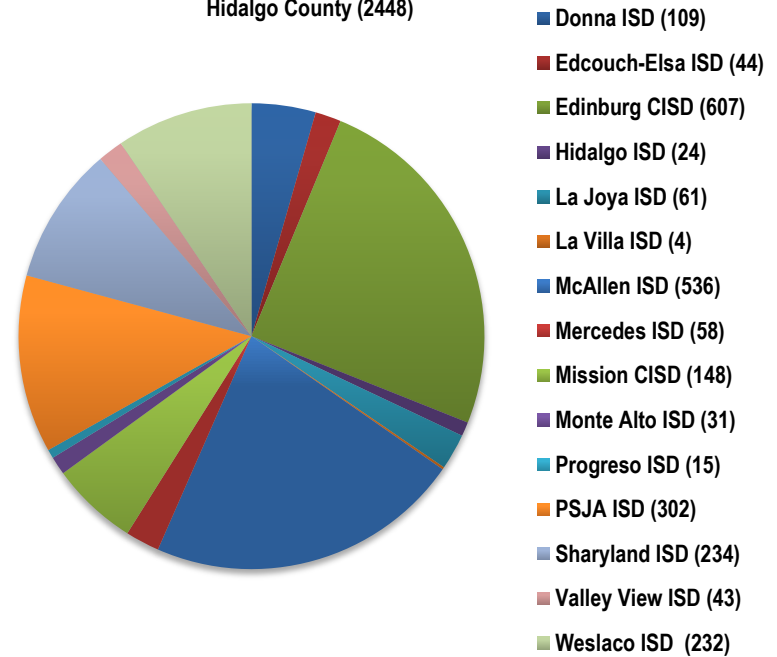

South Texas Independent School District  
DISTRICT WIDE  
Students by County

As of: September 28, 2018

Total Enrollment: 4119

South Texas Independent School District  
Students by Home District  
Cameron County (1632)

South Texas Independent School District  
Students by Home District  
Hidalgo County (2448)

South Texas Independent School District  
Students by Home District  
Willacy County (39)

**South Texas Independent School District  
District Wide  
Students by Home District**

**As of: September 28, 2018**

**Total Enrollment: 4119**

**South Texas Independent School District  
South Texas Business, Education Technology Academy  
Students by Home District**

**As of: September 28, 2018**