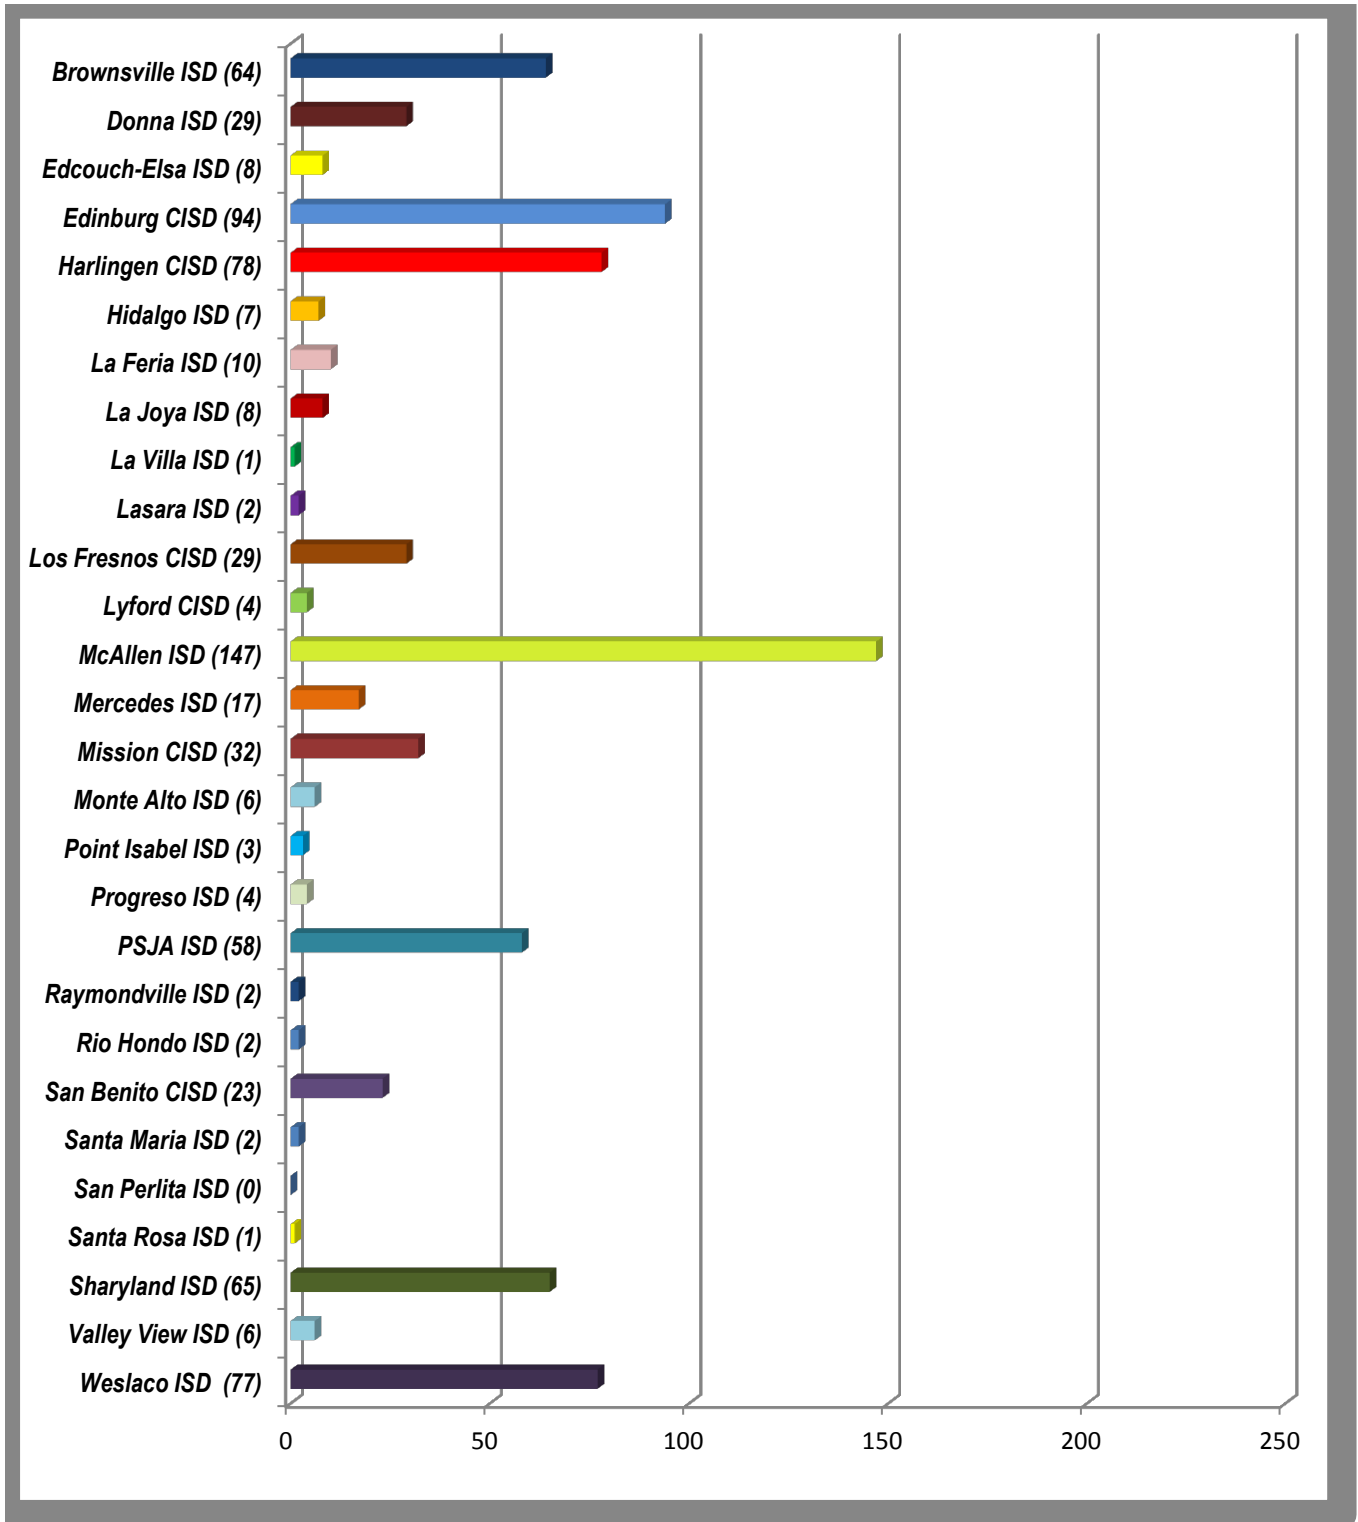

South Texas Independent School District  
DISTRICT WIDE  
Students by County

As of: September 28, 2018

Total Enrollment: 4119

South Texas Independent School District  
Students by Home District  
Cameron County (1632)

**As of: September 28, 2018**

**Total Enrollment: 793**

**South Texas Independent School District  
The Science Academy of South Texas  
Students by Home District**

**As of: September 28, 2018**

**Total Enrollment: 779**