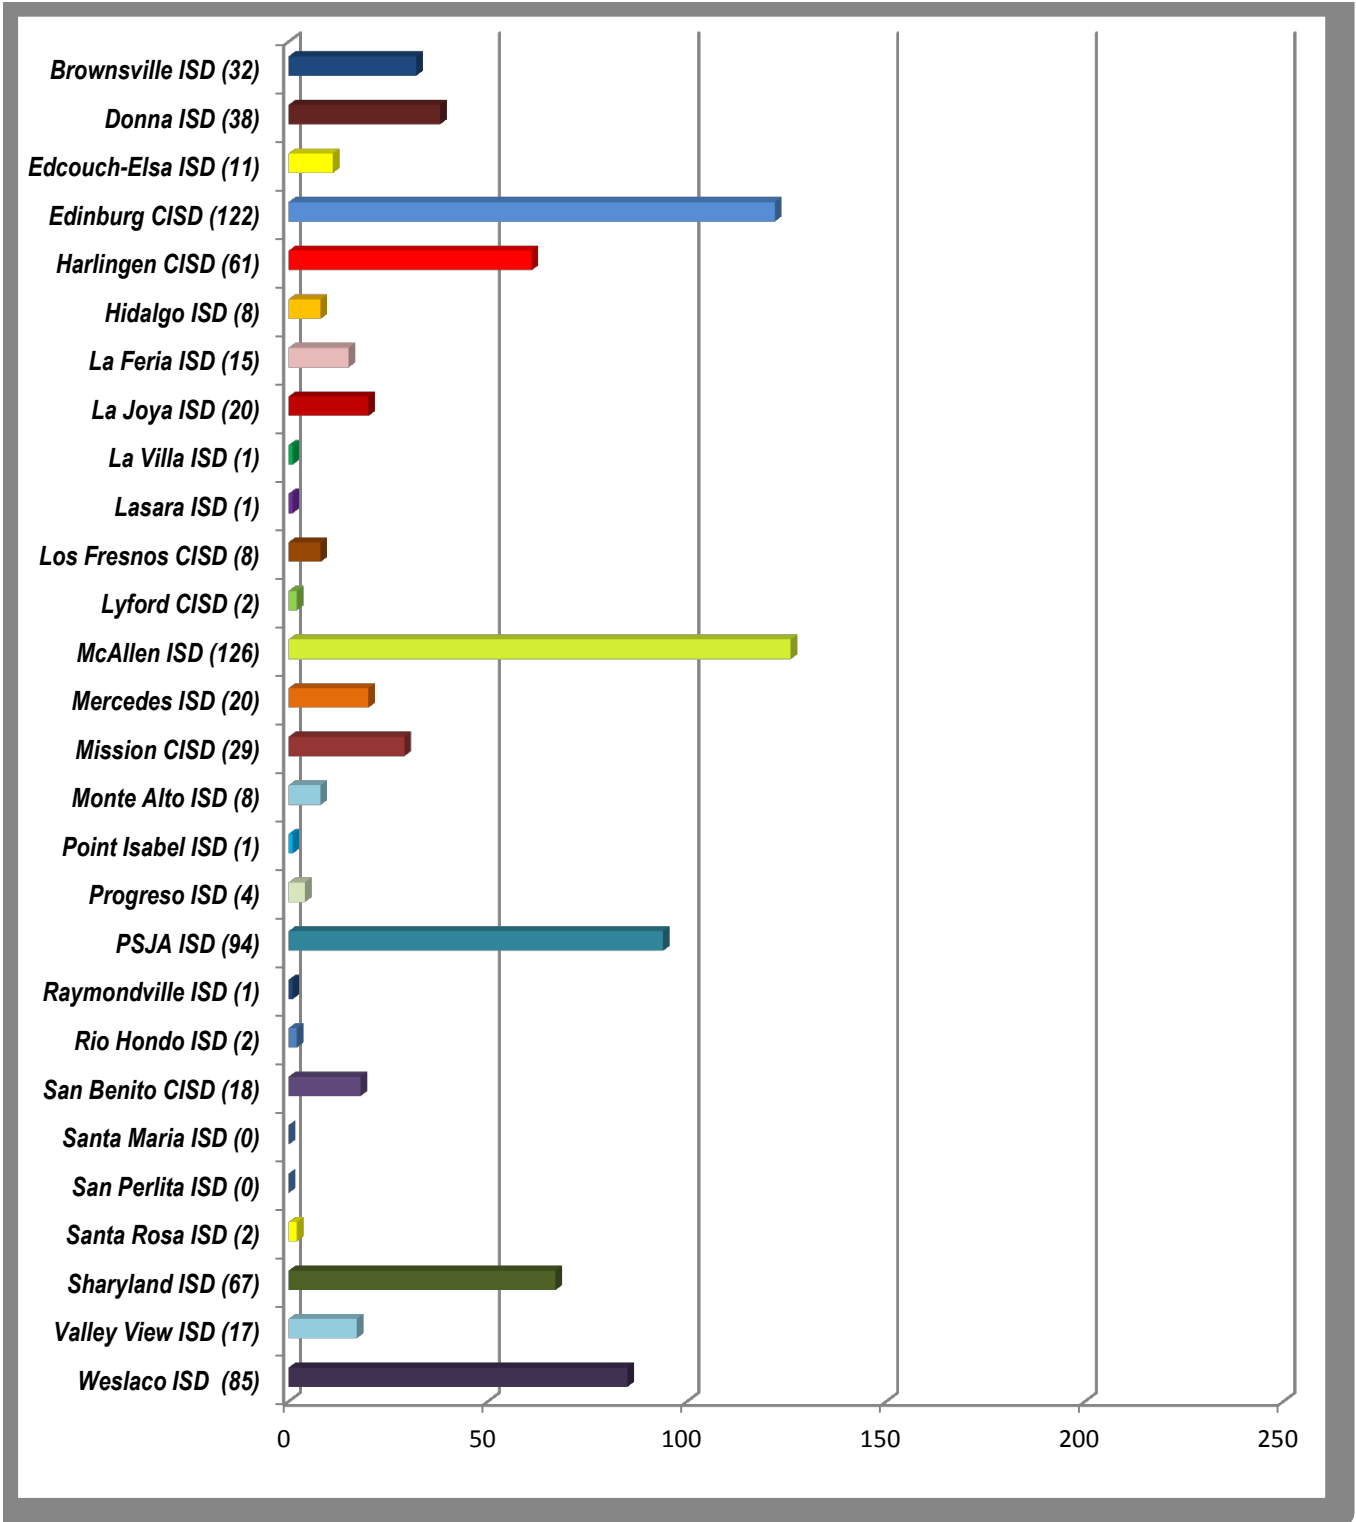

South Texas Independent School District  
DISTRICT WIDE  
Students by County

As of: September 28, 2018

Total Enrollment: 4119

South Texas Independent School District  
Students by Home District  
Cameron County (1632)

South Texas Independent School District  
Students by Home District  
Hidalgo County (2448)

South Texas Independent School District  
Students by Home District  
Willacy County (39)

**South Texas Independent School District  
District Wide  
Students by Home District**

**Total Enrollment: 599**

**South Texas Independent School District  
South Texas Academy for Medical Professions  
Students by Home District**

**As of: September 28, 2018**

**Total Enrollment: 829**

**South Texas Independent School District  
South Texas High School for Health Professions  
Students by Home District**

**As of: September 28, 2018**

**Total Enrollment: 793**

**South Texas Independent School District  
The Science Academy of South Texas  
Students by Home District**

**As of: September 28, 2018**

**Total Enrollment: 779**