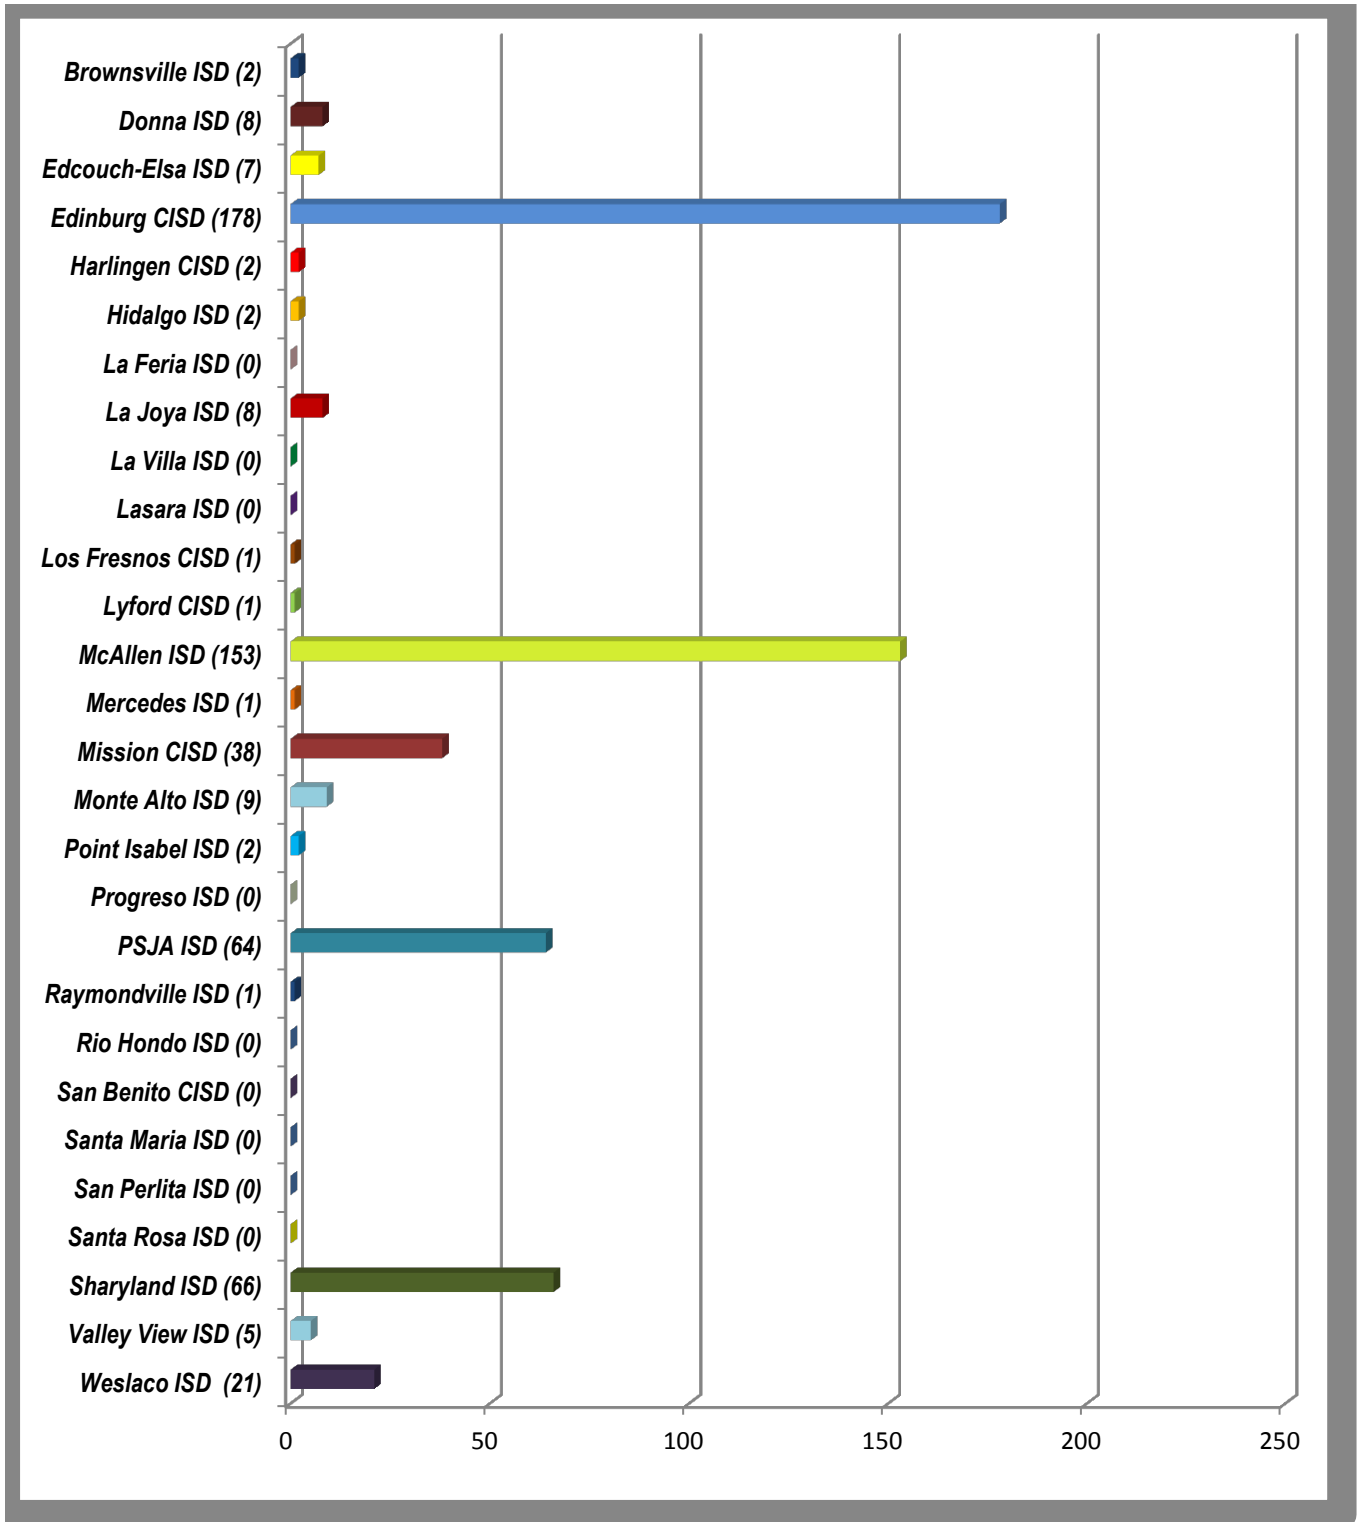

**South Texas Independent School District
South Texas Preparatory Academy
Students by Home District**

As of: September 28, 2018

Total Enrollment: 569