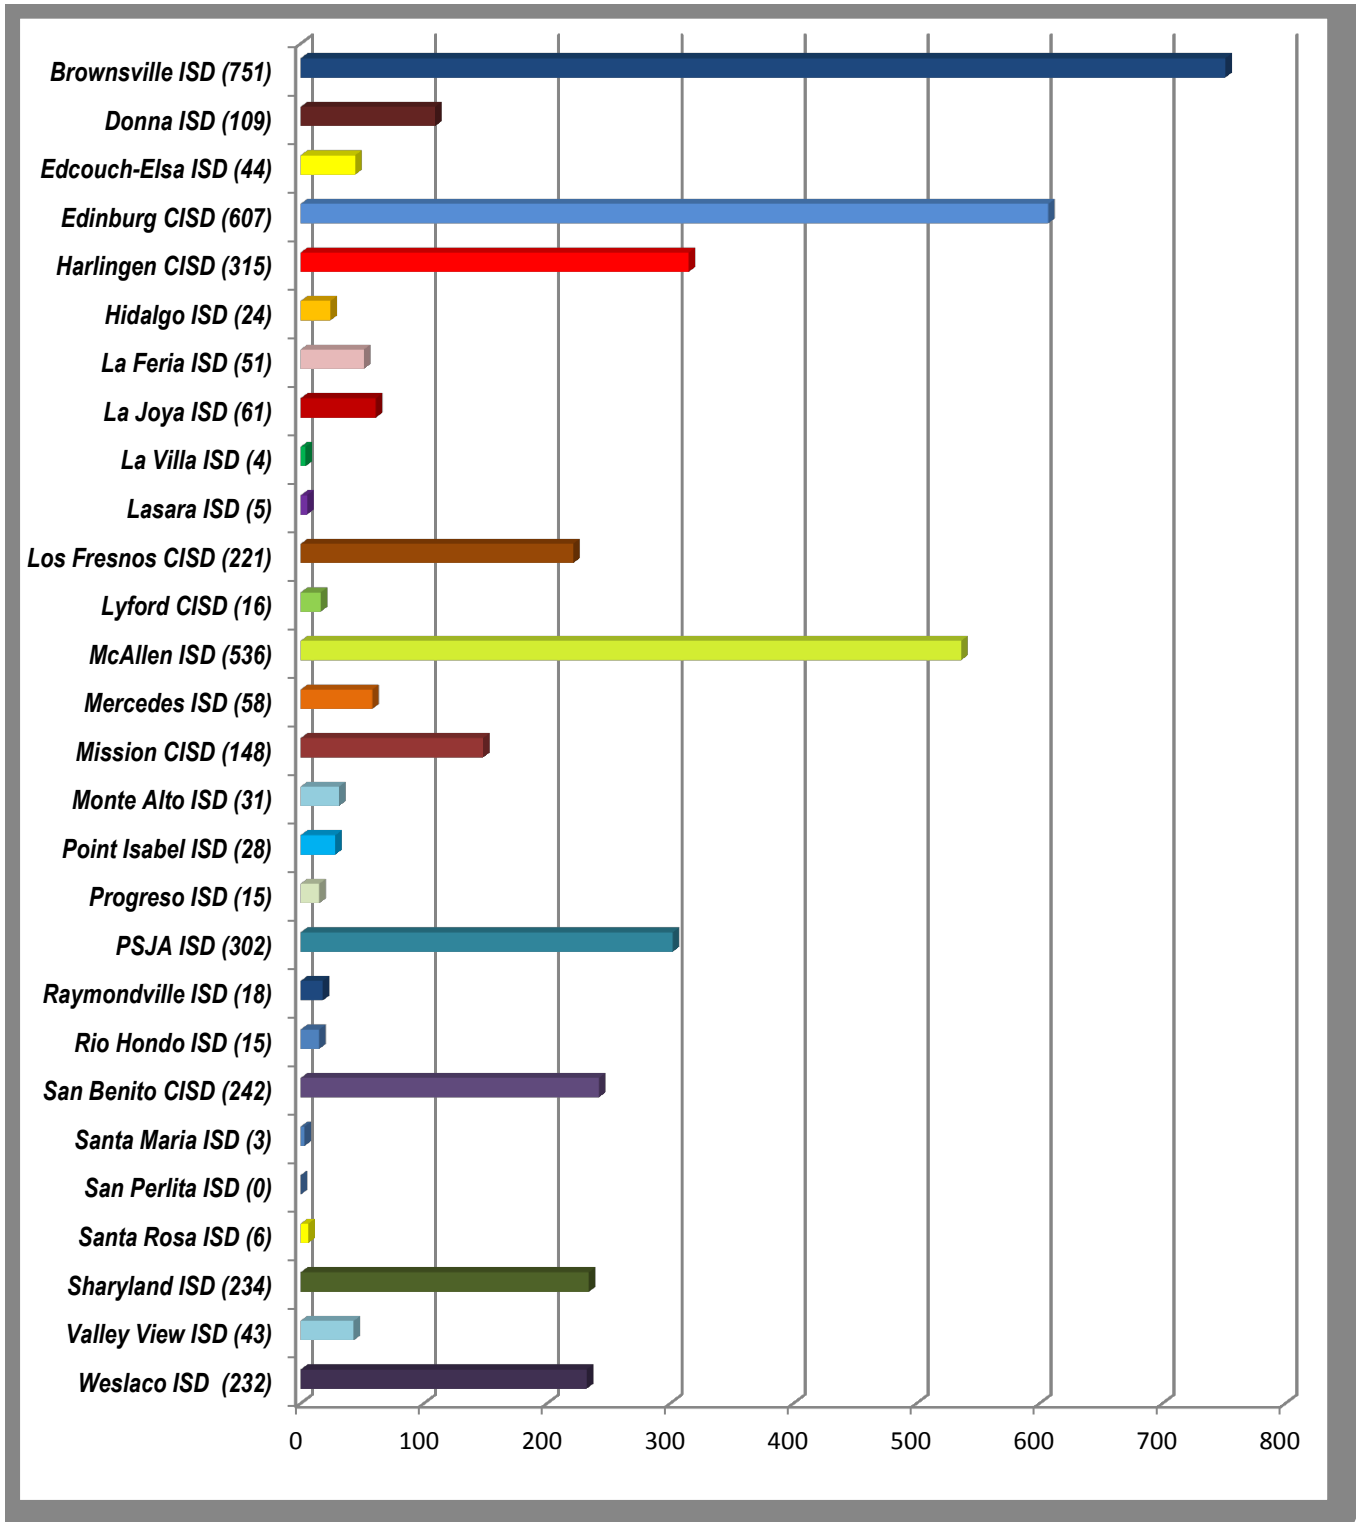

South Texas Independent School District  
DISTRICT WIDE  
Students by County

As of: September 28, 2018

Total Enrollment: 4119

South Texas Independent School District  
Students by Home District  
Cameron County (1632)

South Texas Independent School District  
Students by Home District  
Hidalgo County (2448)

South Texas Independent School District  
Students by Home District  
Willacy County (39)

**South Texas Independent School District  
District Wide  
Students by Home District**

**As of: September 28, 2018**

**Total Enrollment: 4119**

**South Texas Independent School District  
South Texas Business, Education Technology Academy  
Students by Home District**

**As of: September 28, 2018**