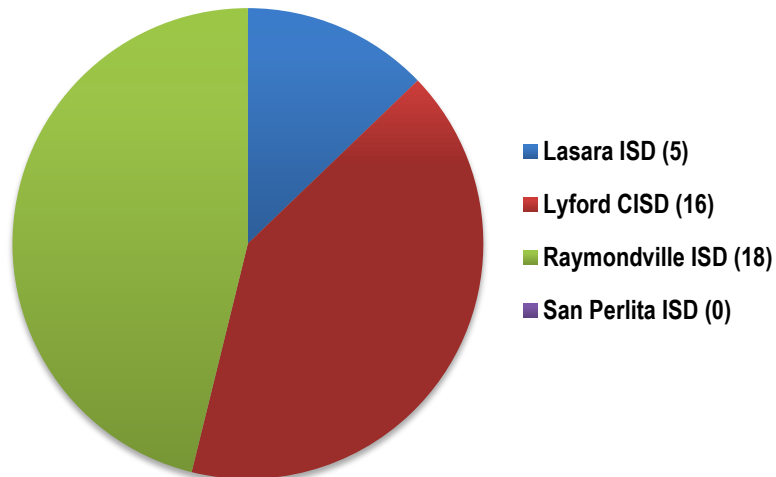

South Texas Independent School District  
DISTRICT WIDE  
Students by County

As of: September 28, 2018

Total Enrollment: 4119

South Texas Independent School District  
Students by Home District  
Cameron County (1632)

South Texas Independent School District  
Students by Home District  
Hidalgo County (2448)

South Texas Independent School District  
Students by Home District  
Willacy County (39)

**South Texas Independent School District  
District Wide  
Students by Home District**