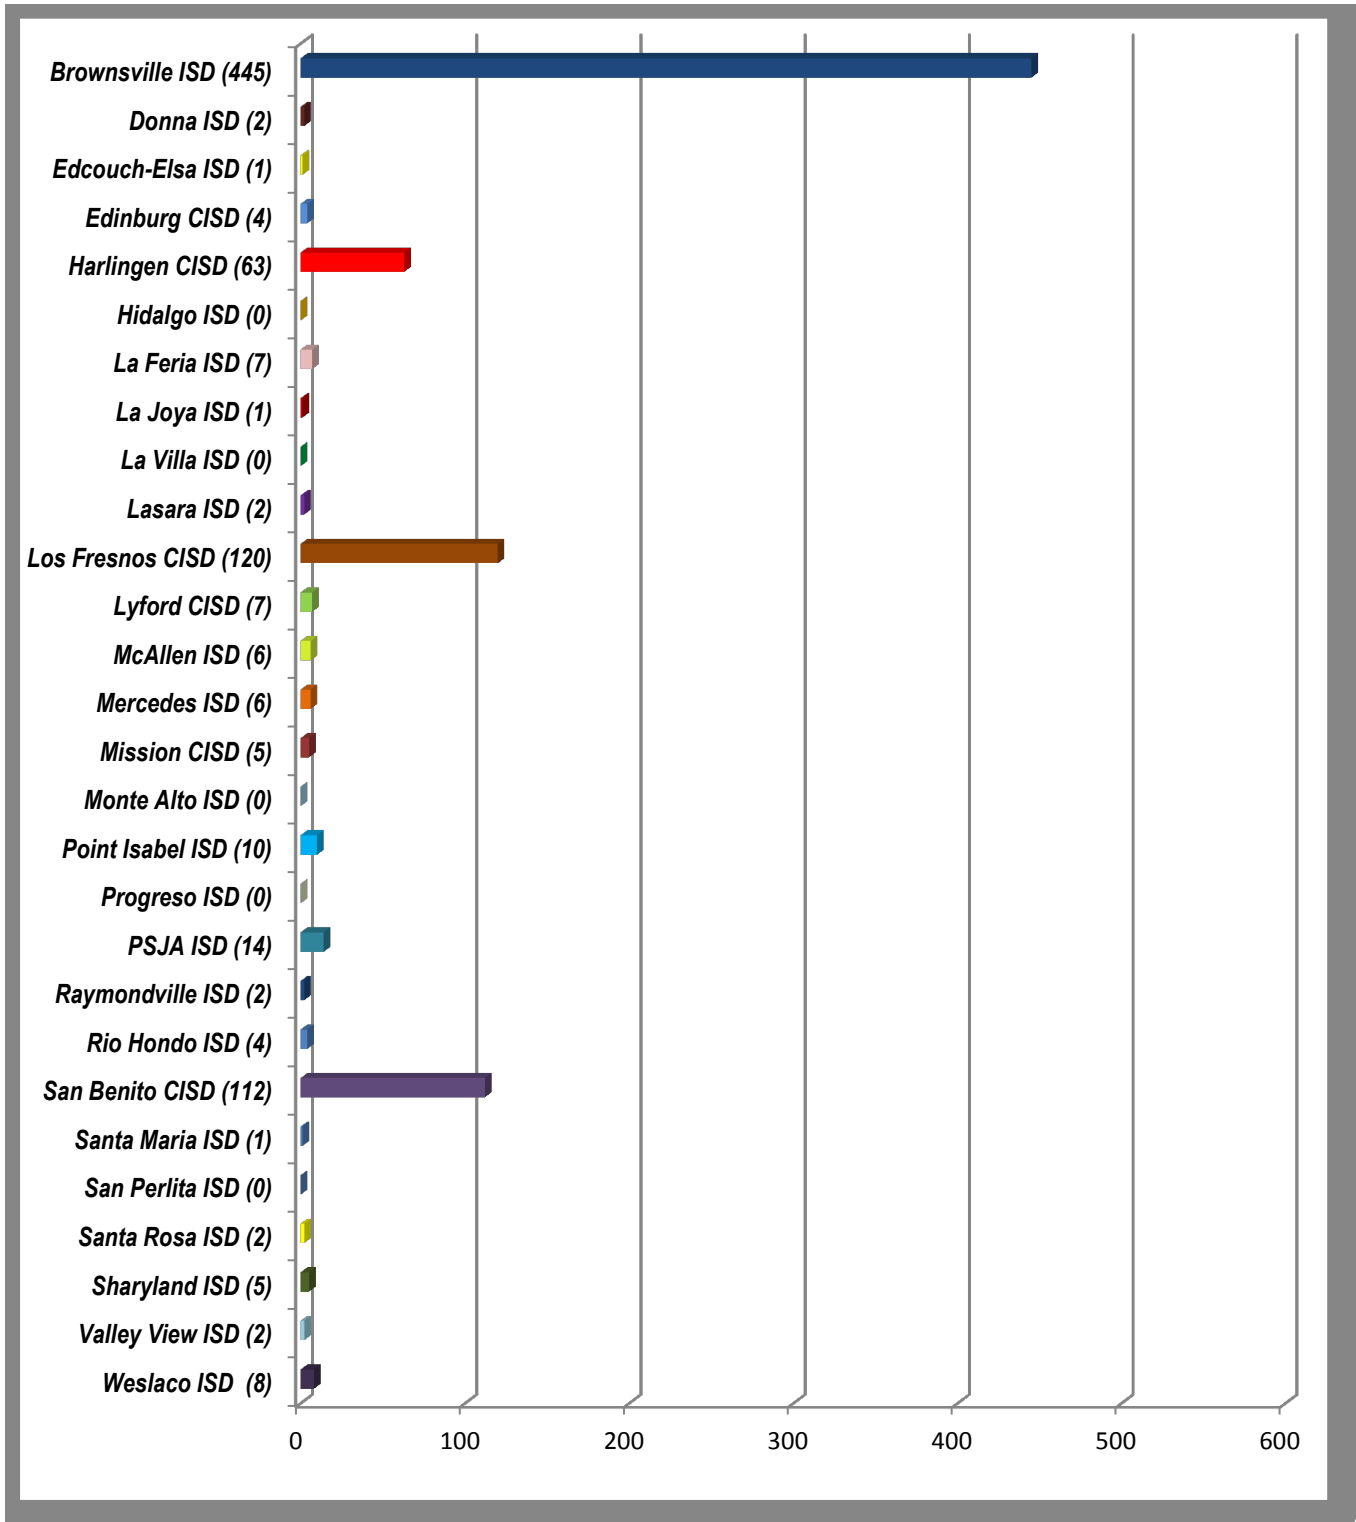

South Texas Independent School District  
DISTRICT WIDE  
Students by County

As of: September 28, 2018

Total Enrollment: 4119

South Texas Independent School District  
Students by Home District  
Cameron County (1632)

South Texas Independent School District  
Students by Home District  
Hidalgo County (2448)

South Texas Independent School District  
Students by Home District  
Willacy County (39)

**South Texas Independent School District  
District Wide  
Students by Home District**

**As of: September 28, 2018**

**Total Enrollment: 4119**

**South Texas Independent School District  
South Texas Business, Education Technology Academy  
Students by Home District**

**As of: September 28, 2018**

**Total Enrollment: 599**

**South Texas Independent School District  
South Texas Academy for Medical Professions  
Students by Home District**

**As of: September 28, 2018**

**Total Enrollment: 829**

**South Texas Independent School District  
South Texas High School for Health Professions  
Students by Home District**