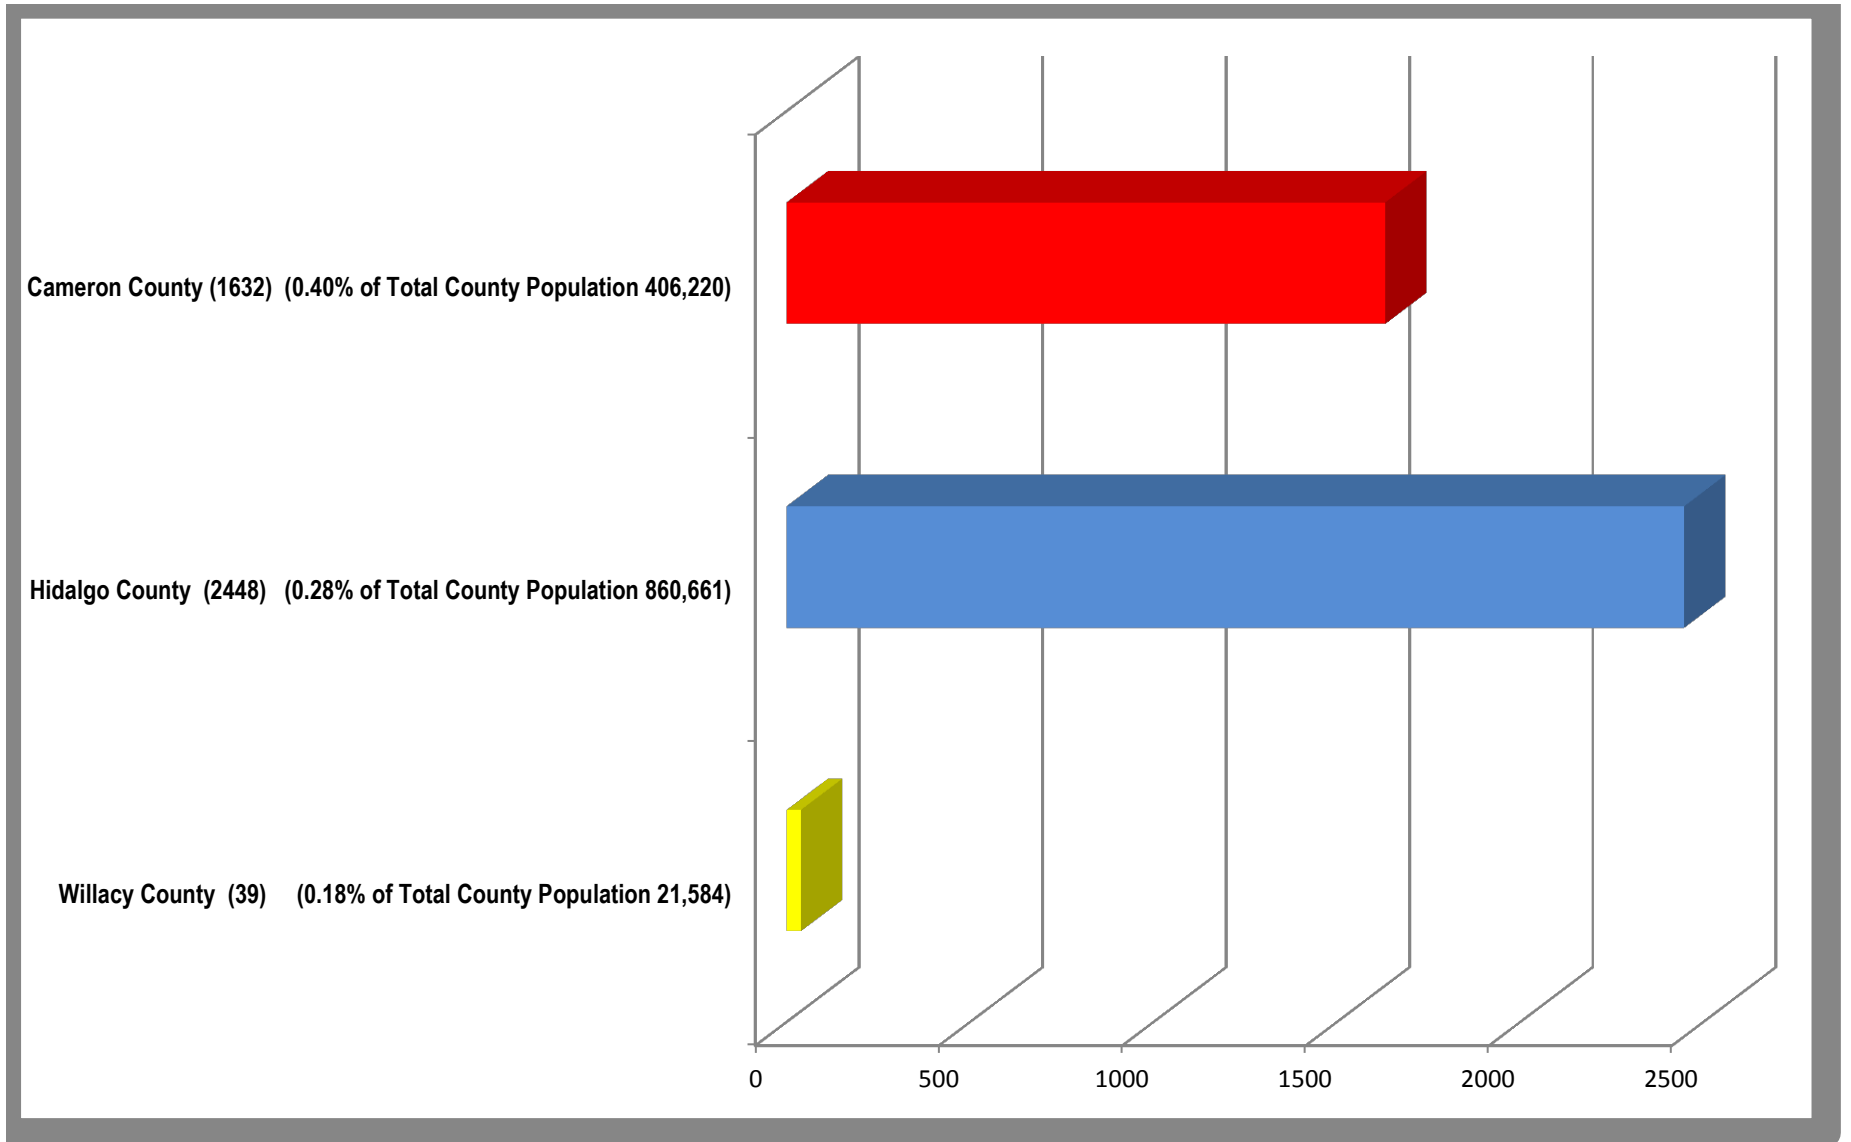

South Texas Independent School District  
DISTRICT WIDE  
Students by County

As of: September 28, 2018

Total Enrollment: 4119

South Texas Independent School District  
Students by Home District  
Cameron County (1632)

South Texas Independent School District  
Students by Home District  
Hidalgo County (2448)

South Texas Independent School District  
Students by Home District  
Willacy County (39)

**South Texas Independent School District  
District Wide  
Students by Home District**

**As of: September 28, 2018**

**Total Enrollment: 4119**

**South Texas Independent School District  
South Texas Business, Education Technology Academy  
Students by Home District**

**As of: September 28, 2018**