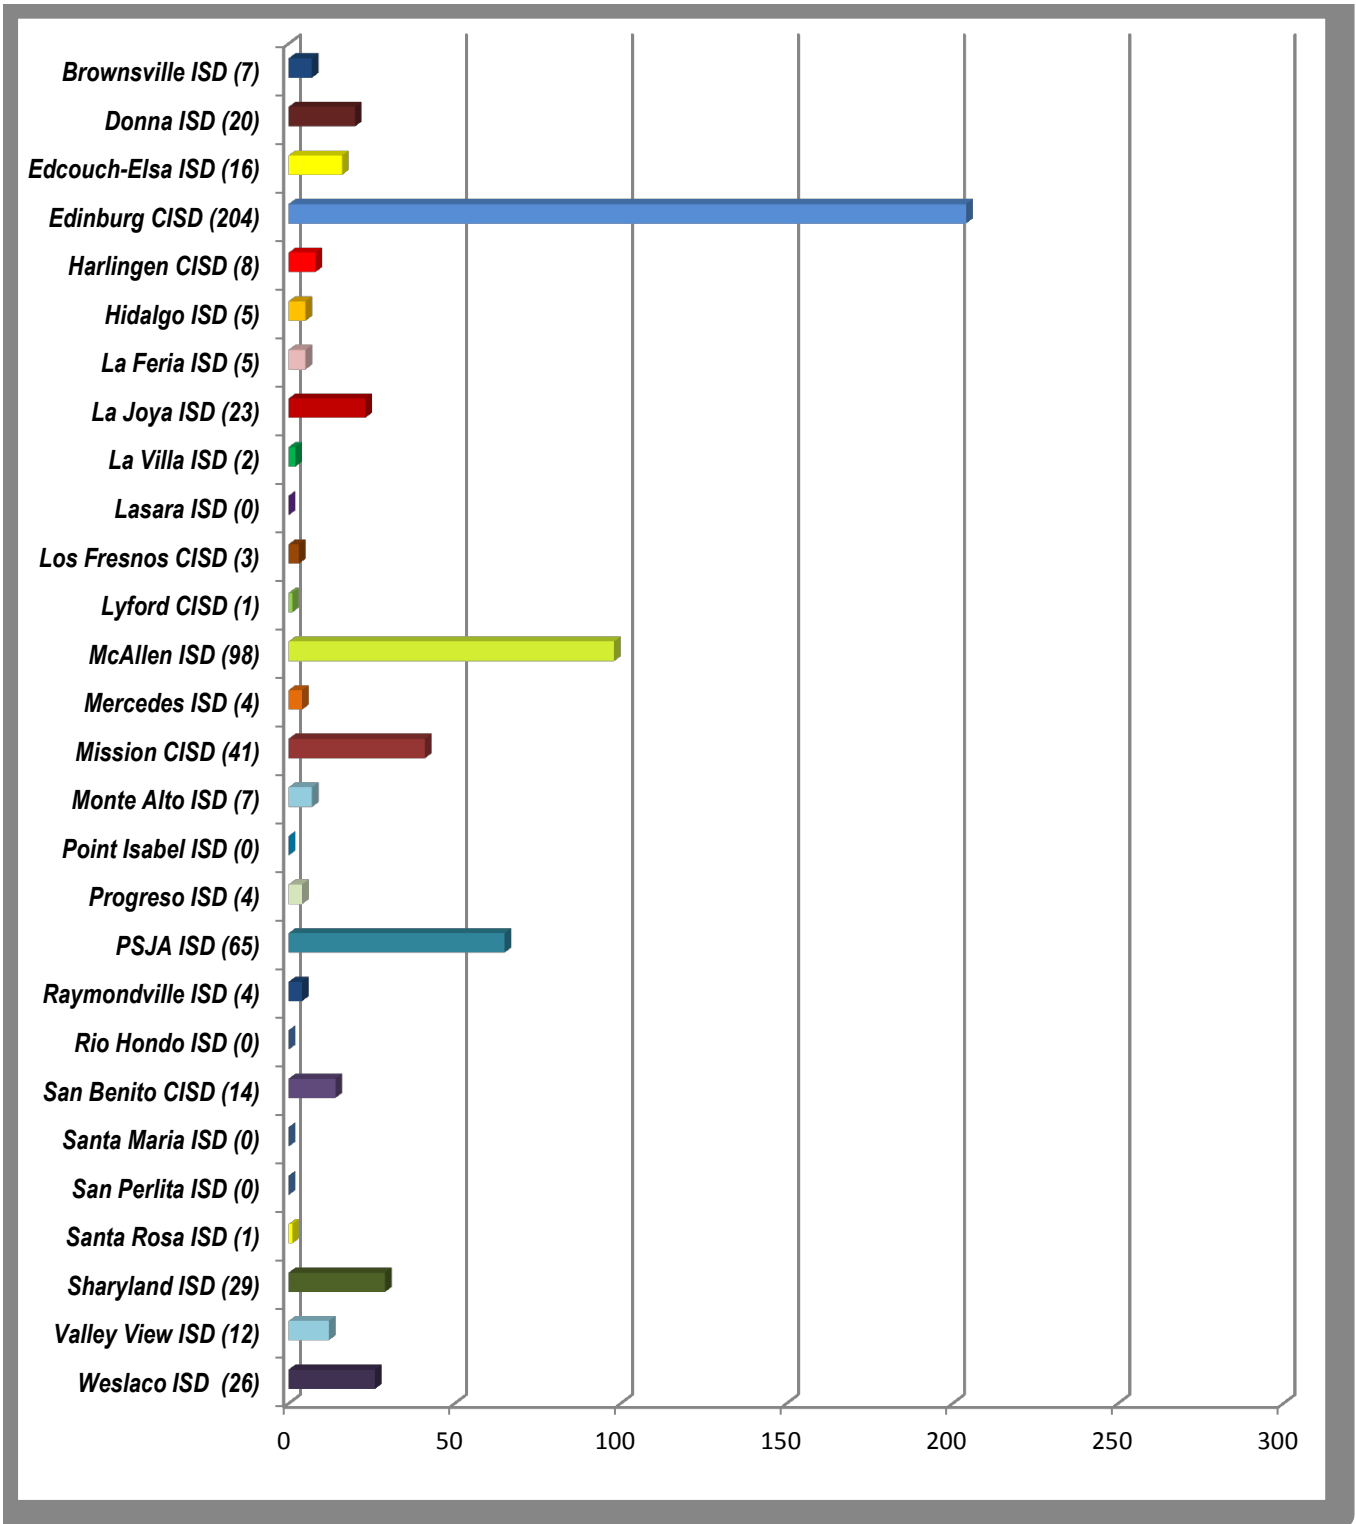

South Texas Independent School District  
DISTRICT WIDE  
Students by County

As of: September 28, 2018

Total Enrollment: 4119

South Texas Independent School District  
Students by Home District  
Cameron County (1632)

South Texas Independent School District  
Students by Home District  
Hidalgo County (2448)

South Texas Independent School District  
Students by Home District  
Willacy County (39)

**South Texas Independent School District  
District Wide  
Students by Home District**

**As of: September 28, 2018**

**Total Enrollment: 4119**

**South Texas Independent School District  
South Texas Business, Education Technology Academy  
Students by Home District**

**As of: September 28, 2018**

**Total Enrollment: 599**

**South Texas Independent School District  
South Texas Academy for Medical Professions  
Students by Home District**

**As of: September 28, 2018**

**Total Enrollment: 829**

**South Texas Independent School District  
South Texas High School for Health Professions  
Students by Home District**