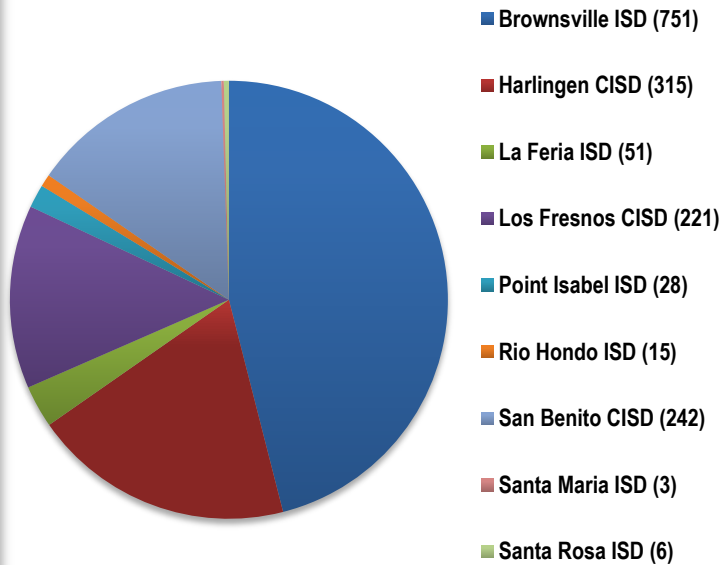

South Texas Independent School District  
DISTRICT WIDE  
Students by County

As of: September 28, 2018

Total Enrollment: 4119

South Texas Independent School District  
Students by Home District  
Cameron County (1632)

South Texas Independent School District  
Students by Home District  
Hidalgo County (2448)

South Texas Independent School District  
Students by Home District  
Willacy County (39)

**South Texas Independent School District  
District Wide  
Students by Home District**