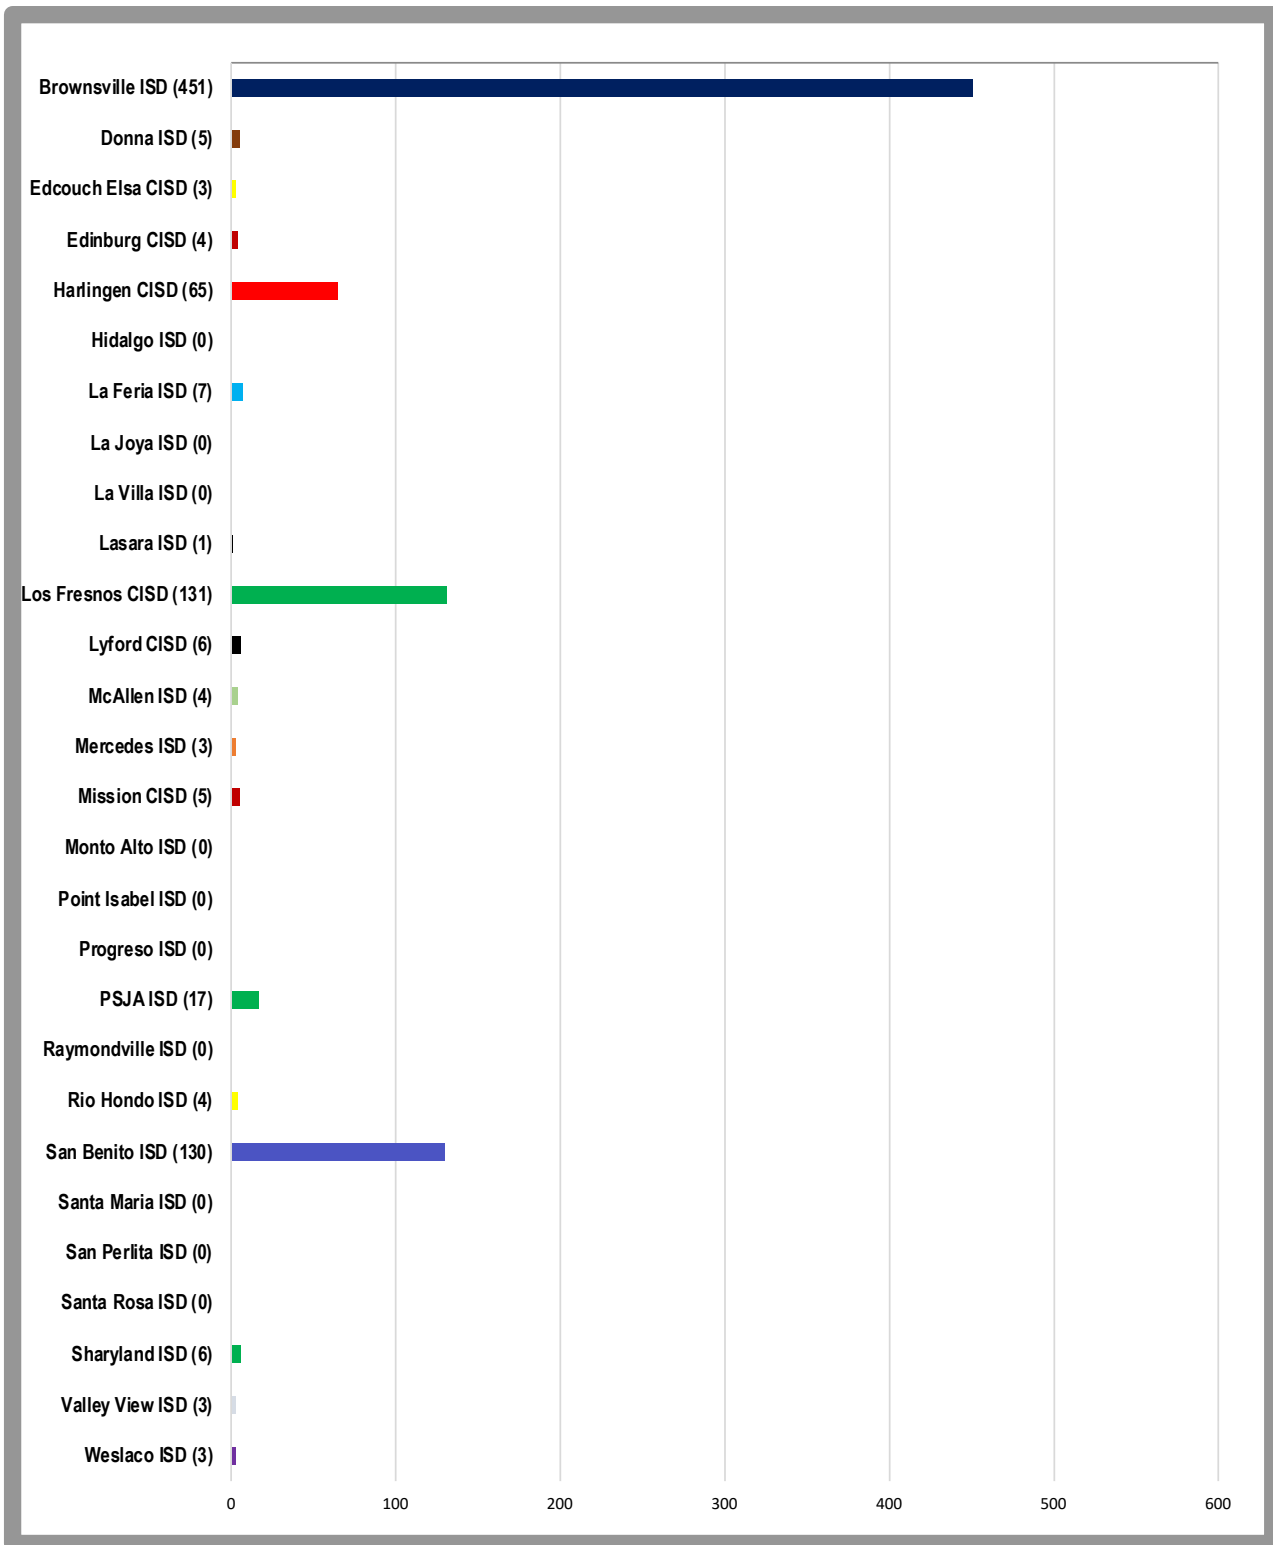

South Texas Independent School District
South Texas Medical Professions
Students by Home District

As of: September 16, 2019

Total Enrollment: 848