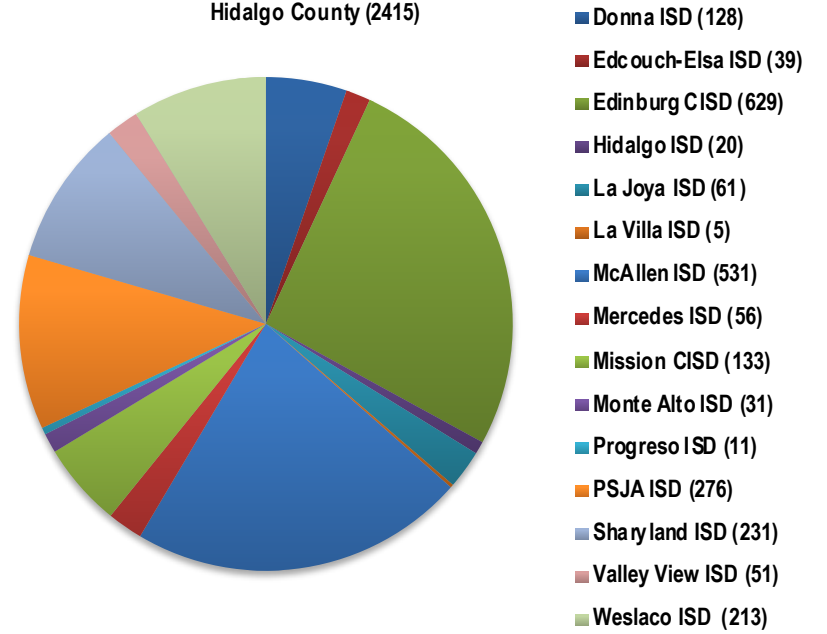

South Texas Independent School District
DISTRICT WIDE
Students by County

As of: September 16, 2019

Total Enrollment: 4165

South Texas Independent School District
Students by Home District
Cameron County (1713)

South Texas Independent School District
Students by Home District
Hidalgo County (2415)

South Texas Independent School District
Students by Home District
Willacy County (37)

**South Texas Independent School District
District Wide
Students by Home District**

As of: September 16, 2019

Total Enrollment: 4165

South Texas Independent School District
 South Texas World Scholars
 Students by Home District

As of: September 16, 2019

Total Enrollment: 583

South Texas Independent School District
South Texas Medical Professions
Students by Home District