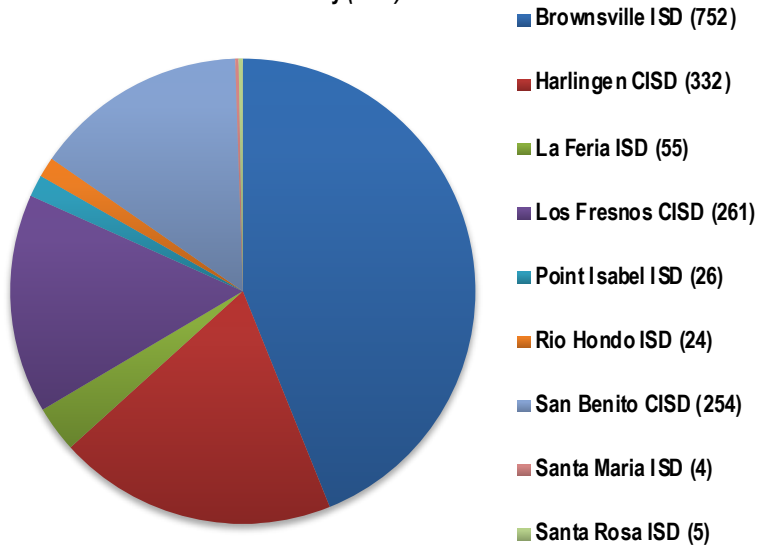

South Texas Independent School District
DISTRICT WIDE
Students by County

As of: September 16, 2019

Total Enrollment: 4165

South Texas Independent School District
Students by Home District
Cameron County (1713)

South Texas Independent School District
Students by Home District
Hidalgo County (2415)

South Texas Independent School District
Students by Home District
Willacy County (37)

**South Texas Independent School District
District Wide
Students by Home District**

As of: September 16, 2019

Total Enrollment: 4165

South Texas Independent School District
 South Texas World Scholars
 Students by Home District

As of: September 16, 2019

Total Enrollment: 583

South Texas Independent School District
South Texas Medical Professions
Students by Home District