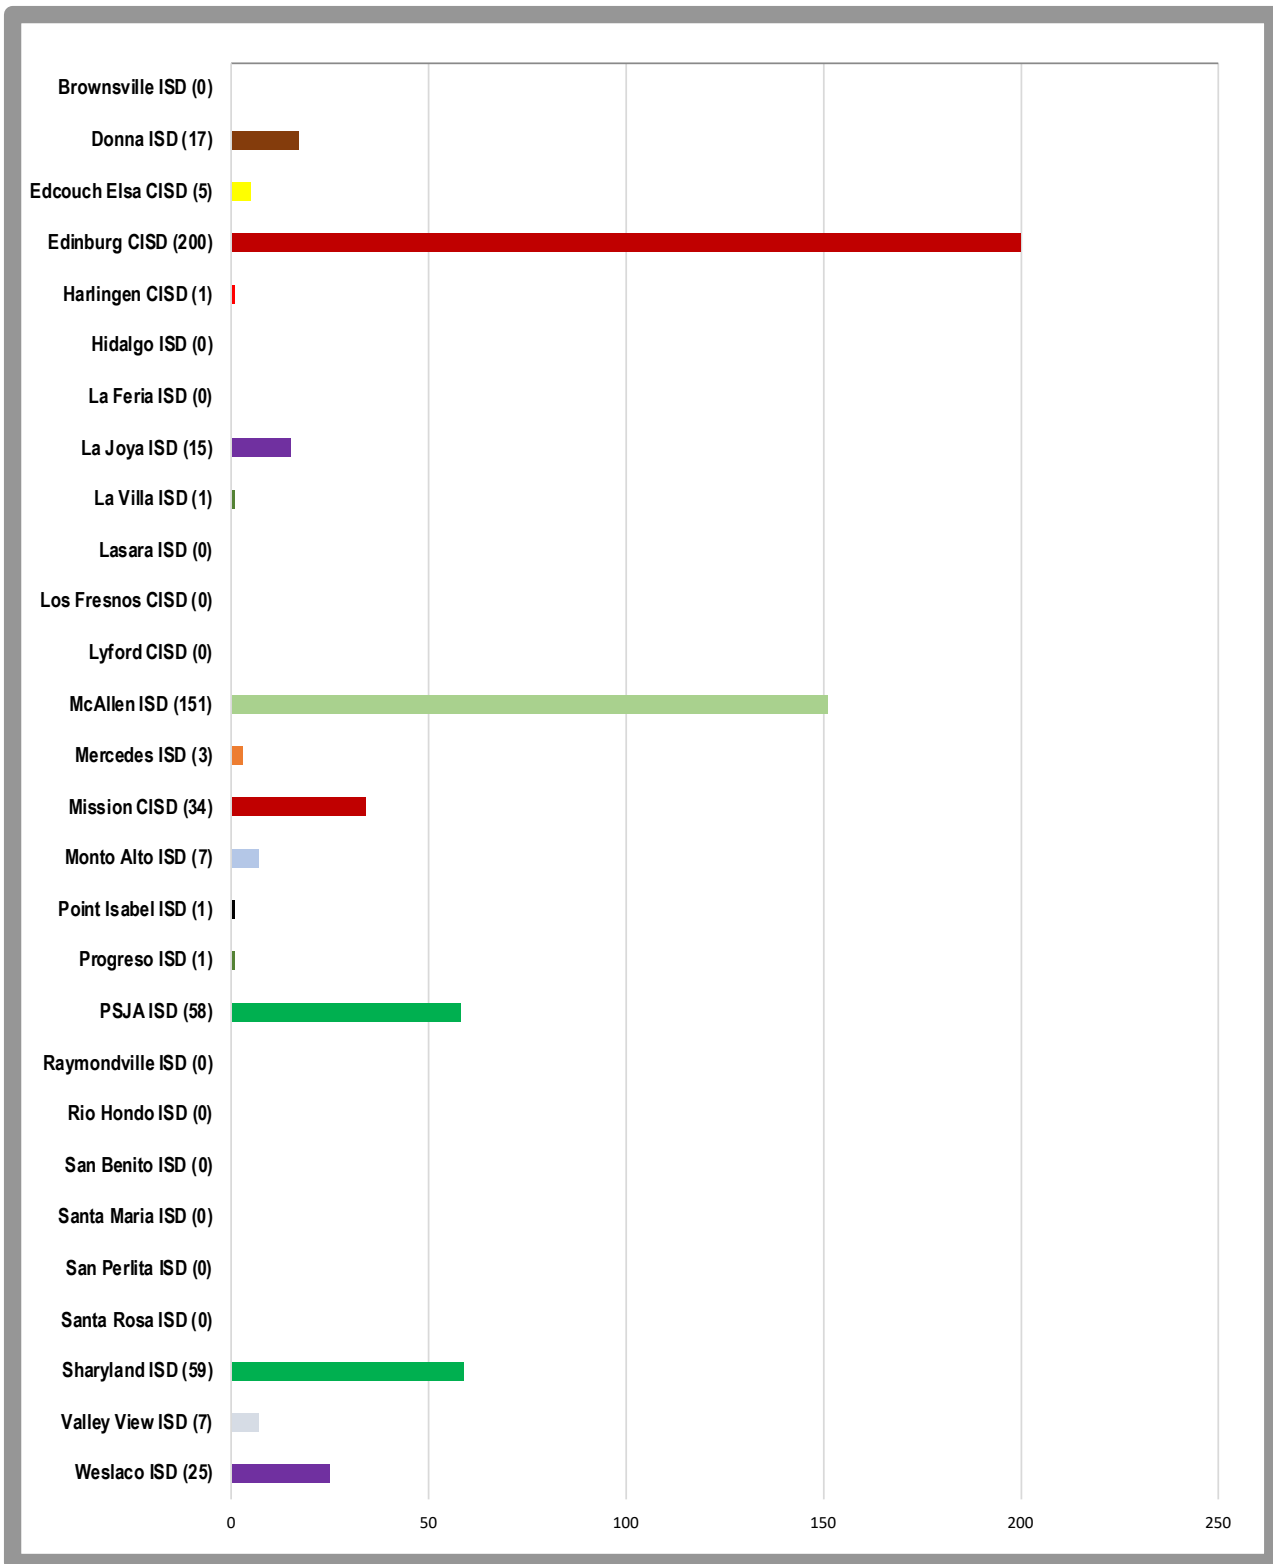

South Texas Independent School District
South Texas Preparatory Academy
Students by Home District

As of: September 16, 2019

Total Enrollment: 585