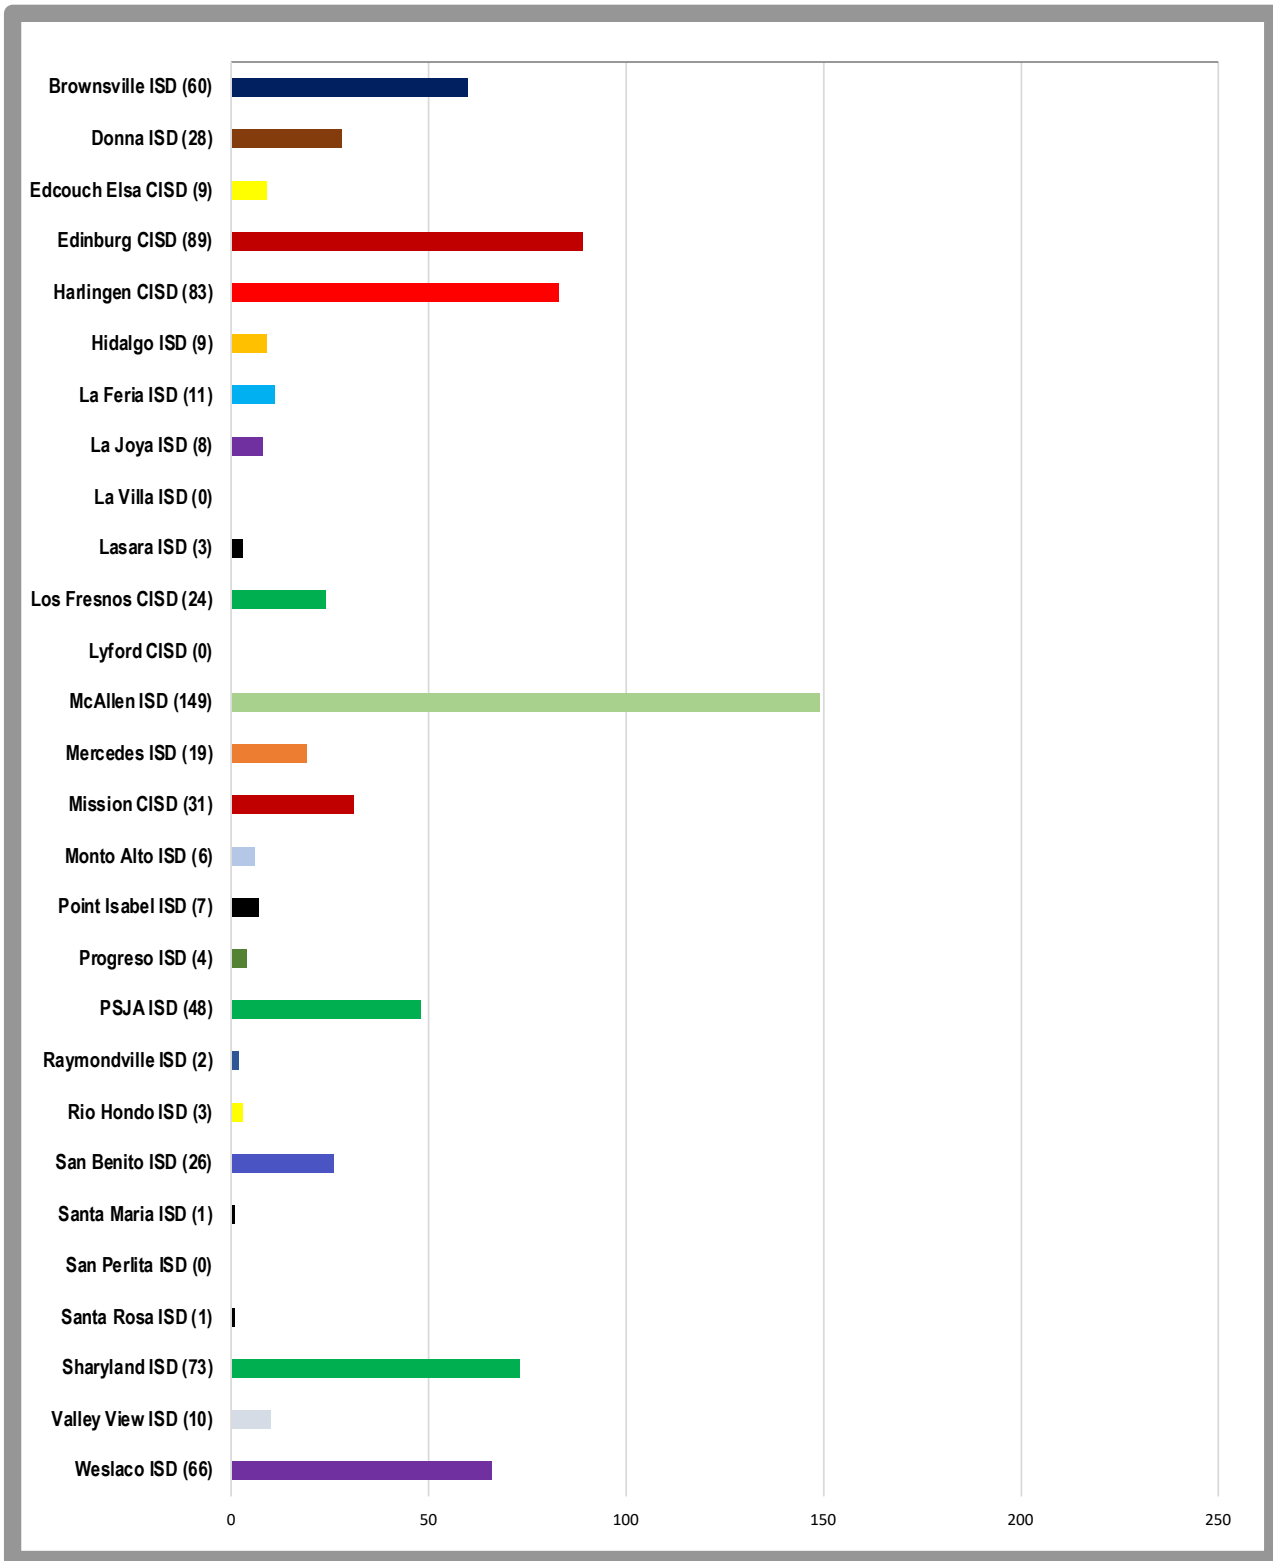

South Texas Independent School District
DISTRICT WIDE
Students by County

As of: September 16, 2019

Total Enrollment: 4165

South Texas Independent School District
Students by Home District
Cameron County (1713)

As of: September 16, 2019

Total Enrollment: 848

South Texas Independent School District
 South Texas Science Academy
 Students by Home District

As of: September 16, 2019

Total Enrollment: 770

South Texas Independent School District
 South Texas Preparatory Academy
 Students by Home District