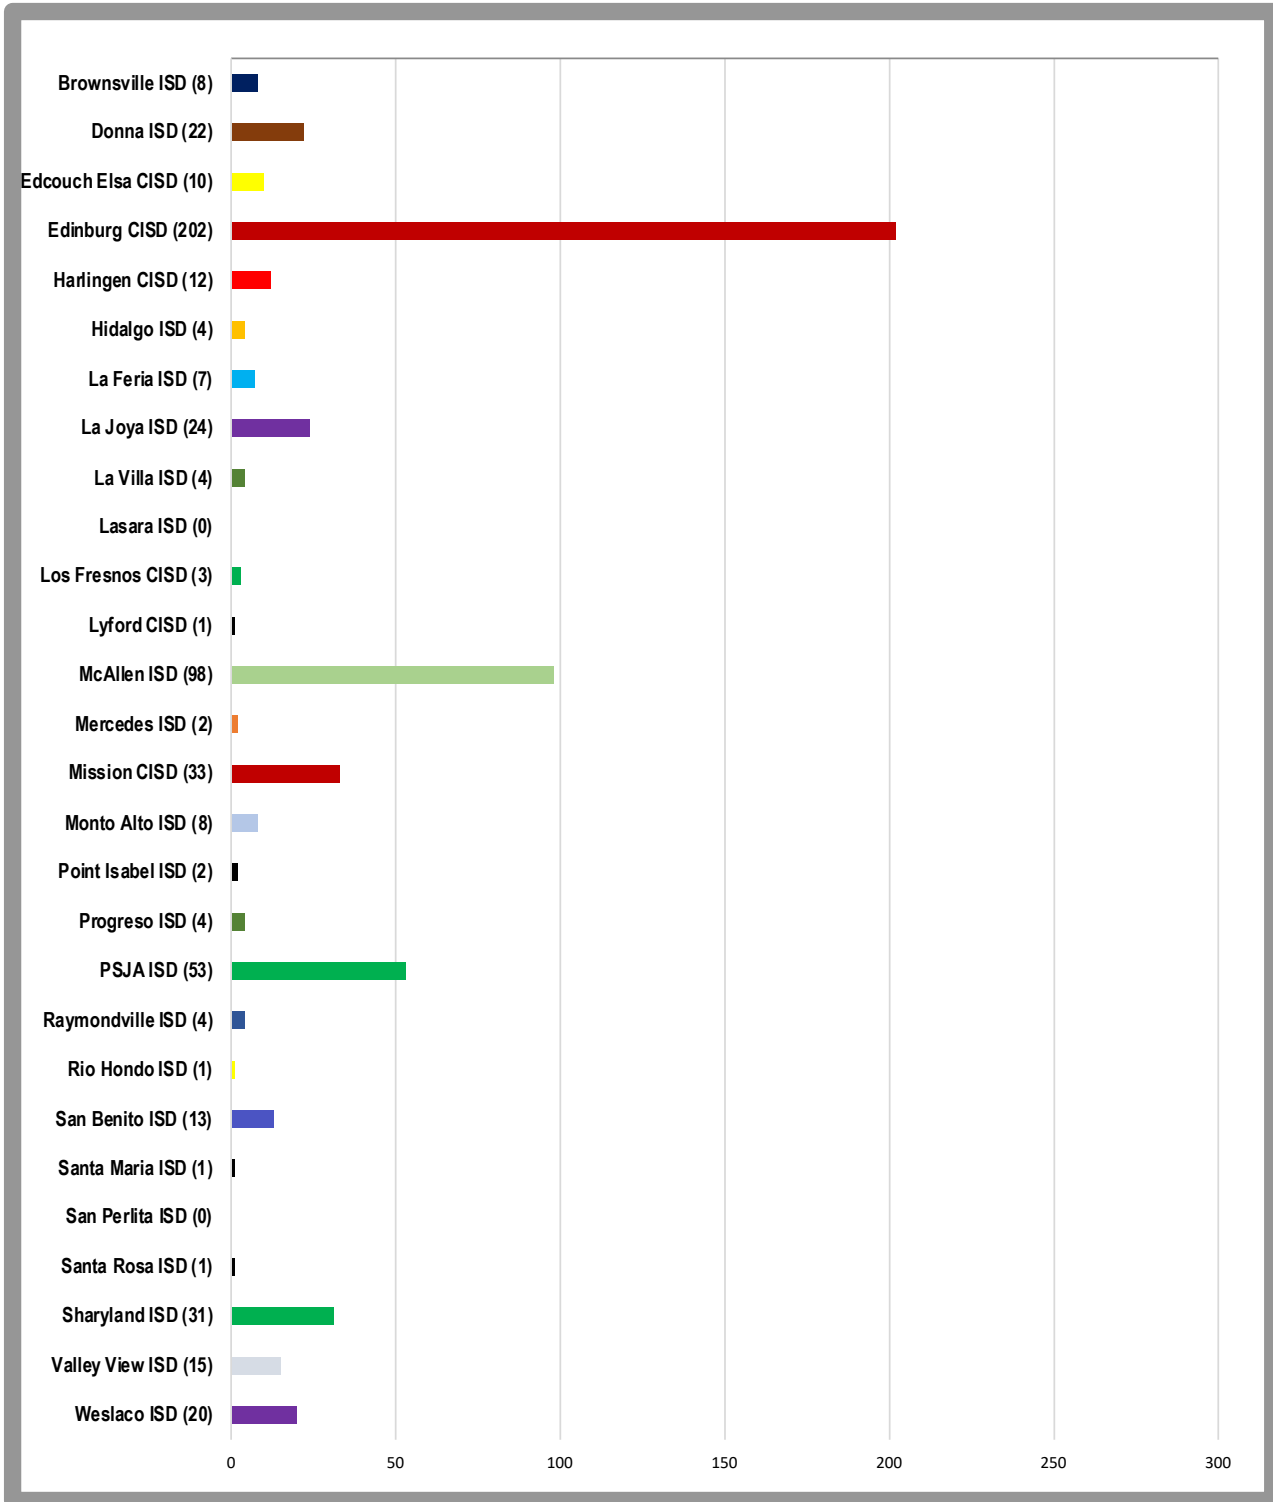

South Texas Independent School District
DISTRICT WIDE
Students by County

As of: September 16, 2019

Total Enrollment: 4165

South Texas Independent School District
Students by Home District
Cameron County (1713)

South Texas Independent School District
Students by Home District
Hidalgo County (2415)

South Texas Independent School District
Students by Home District
Willacy County (37)

**South Texas Independent School District
District Wide
Students by Home District**

As of: September 16, 2019

Total Enrollment: 4165

South Texas Independent School District
 South Texas World Scholars
 Students by Home District

As of: September 16, 2019

Total Enrollment: 583

South Texas Independent School District
South Texas Medical Professions
Students by Home District