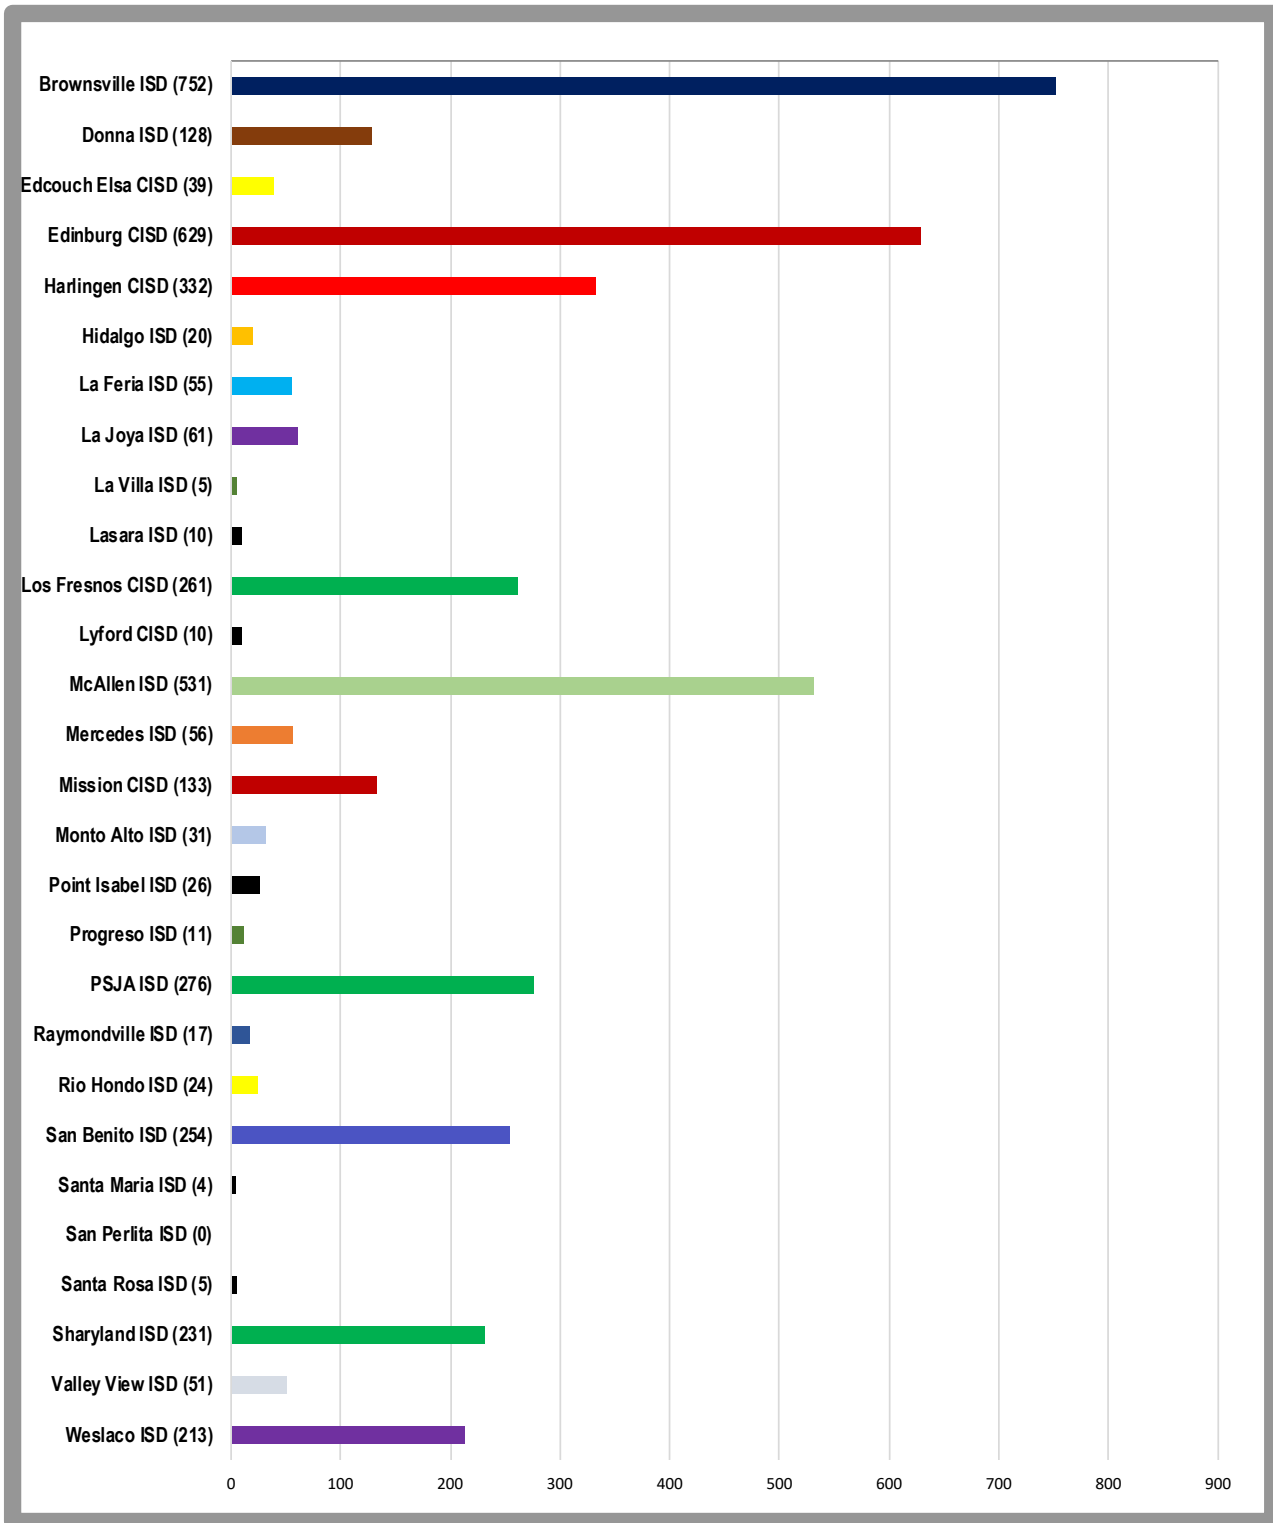

South Texas Independent School District
DISTRICT WIDE
Students by County

As of: September 16, 2019

Total Enrollment: 4165

South Texas Independent School District
Students by Home District
Cameron County (1713)

South Texas Independent School District
Students by Home District
Hidalgo County (2415)

South Texas Independent School District
Students by Home District
Willacy County (37)

**South Texas Independent School District
District Wide
Students by Home District**

As of: September 16, 2019

Total Enrollment: 4165

South Texas Independent School District
 South Texas World Scholars
 Students by Home District

As of: September 16, 2019

Total Enrollment: 583

South Texas Independent School District
South Texas Medical Professions
Students by Home District