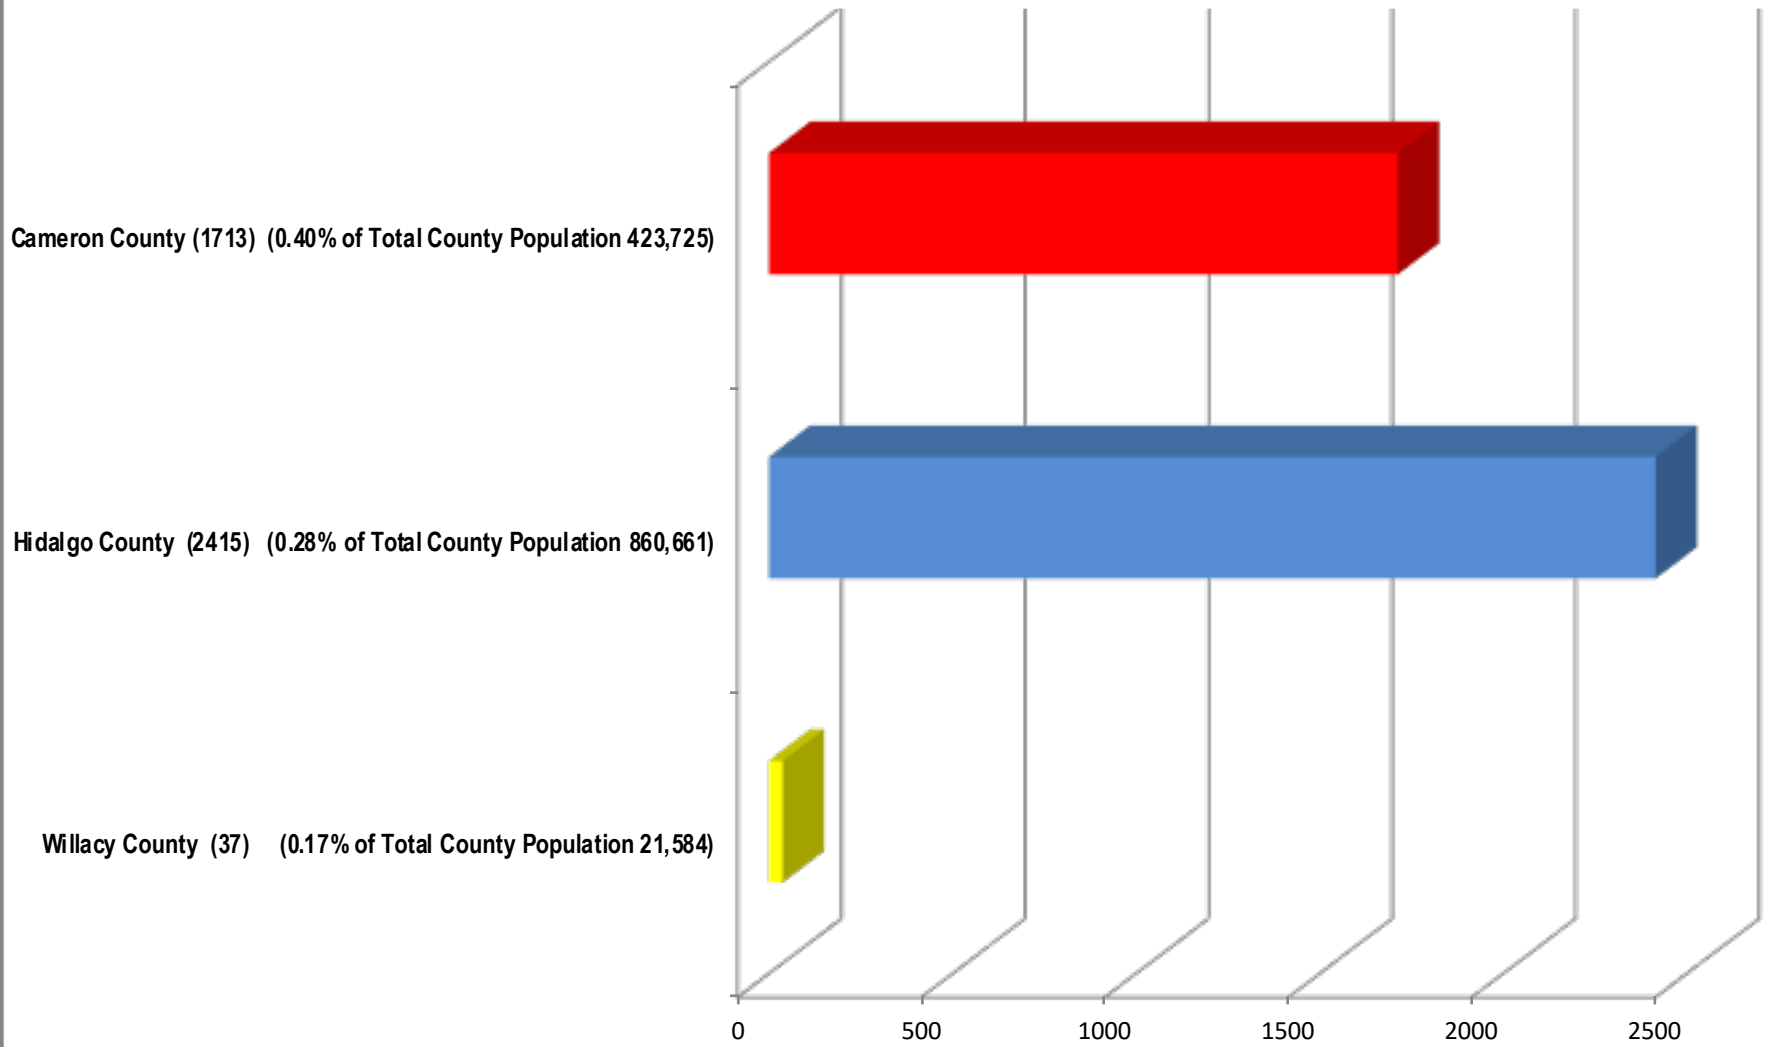

South Texas Independent School District
DISTRICT WIDE
Students by County

As of: September 16, 2019

Total Enrollment: 4165

South Texas Independent School District
Students by Home District
Cameron County (1713)

South Texas Independent School District
Students by Home District
Hidalgo County (2415)

South Texas Independent School District
Students by Home District
Willacy County (37)

**South Texas Independent School District
District Wide
Students by Home District**

As of: September 16, 2019

Total Enrollment: 4165

South Texas Independent School District
 South Texas World Scholars
 Students by Home District

As of: September 16, 2019

Total Enrollment: 583

South Texas Independent School District
South Texas Medical Professions
Students by Home District