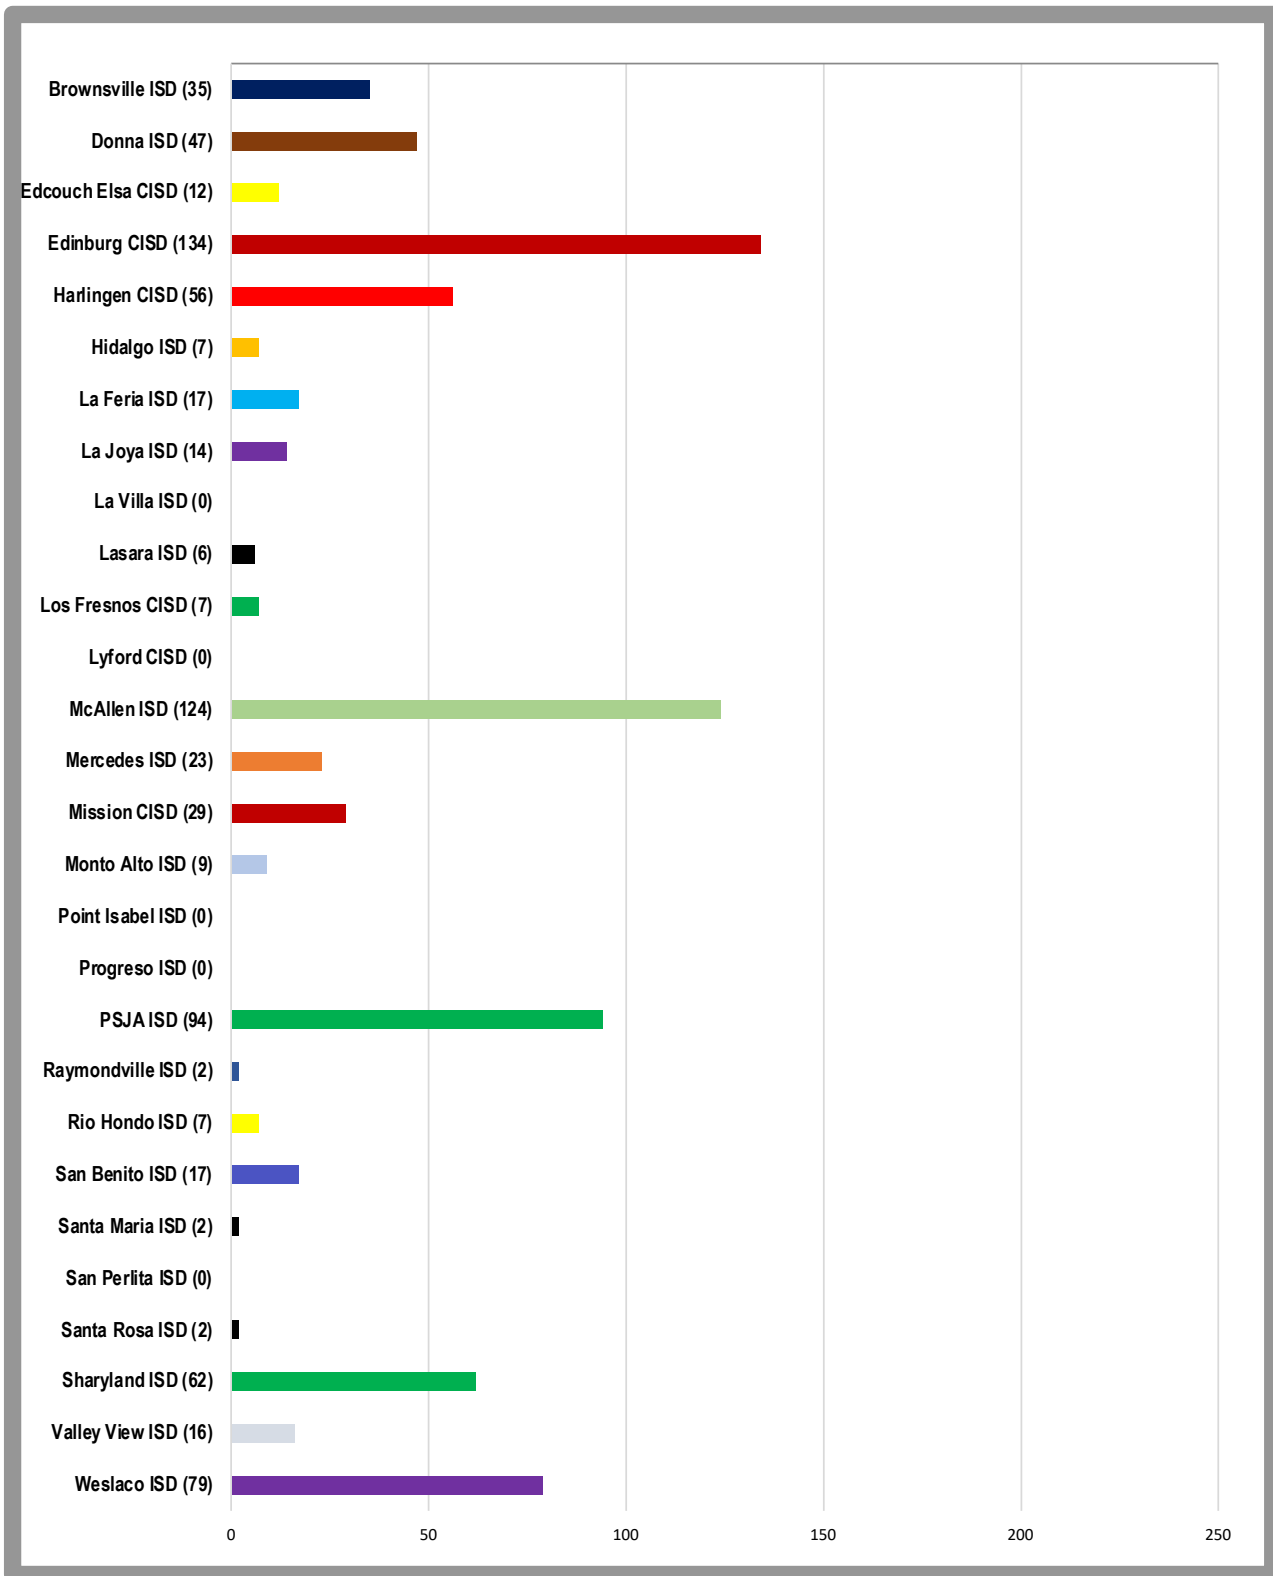

South Texas Independent School District
South Texas Health Professions
Students by Home District

As of: September 16, 2019

Total Enrollment: 801