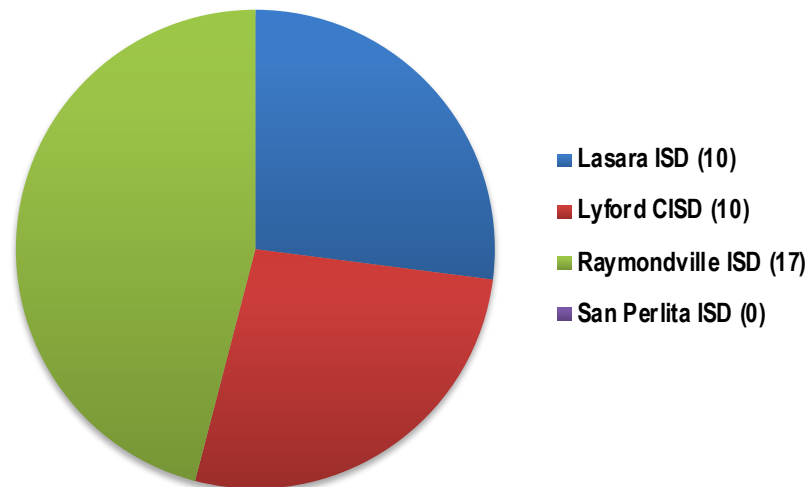

South Texas Independent School District
DISTRICT WIDE
Students by County

As of: September 16, 2019

Total Enrollment: 4165

South Texas Independent School District
Students by Home District
Cameron County (1713)

South Texas Independent School District
Students by Home District
Hidalgo County (2415)

South Texas Independent School District
Students by Home District
Willacy County (37)

**South Texas Independent School District
District Wide
Students by Home District**

As of: September 16, 2019

Total Enrollment: 4165

South Texas Independent School District
 South Texas World Scholars
 Students by Home District

As of: September 16, 2019

Total Enrollment: 583

South Texas Independent School District
South Texas Medical Professions
Students by Home District